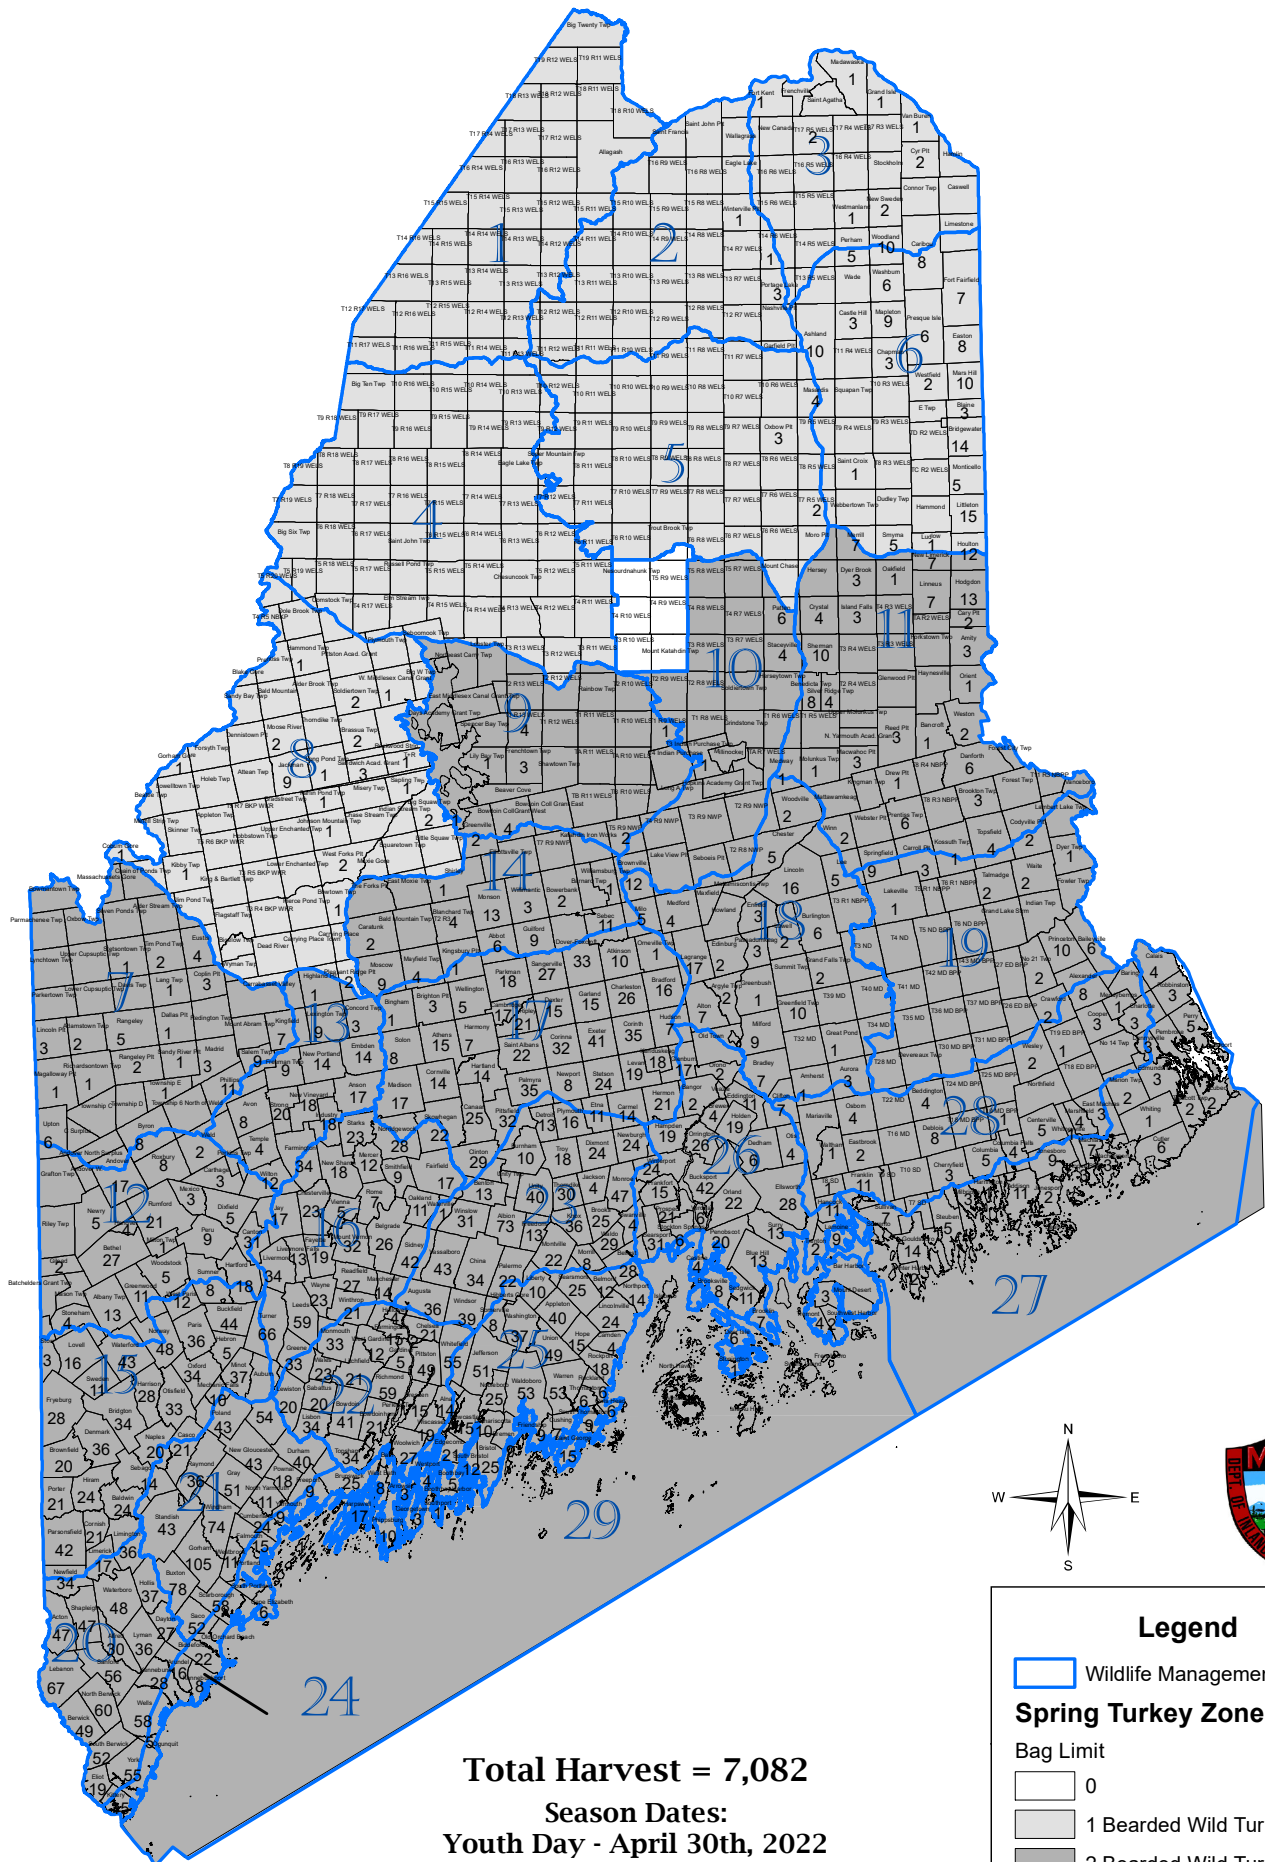

Spring Turkey Harvest 2022

Legend

- Wildlife Management Districts
- Spring Turkey Zones**
- Bag Limit
- 0
- 1 Bearded Wild Turkey
- 2 Bearded Wild Turkeys

Total Harvest = 7,082
Season Dates:
Youth Day - April 30th, 2022
Regular Season - May 2nd - June 4th, 2022