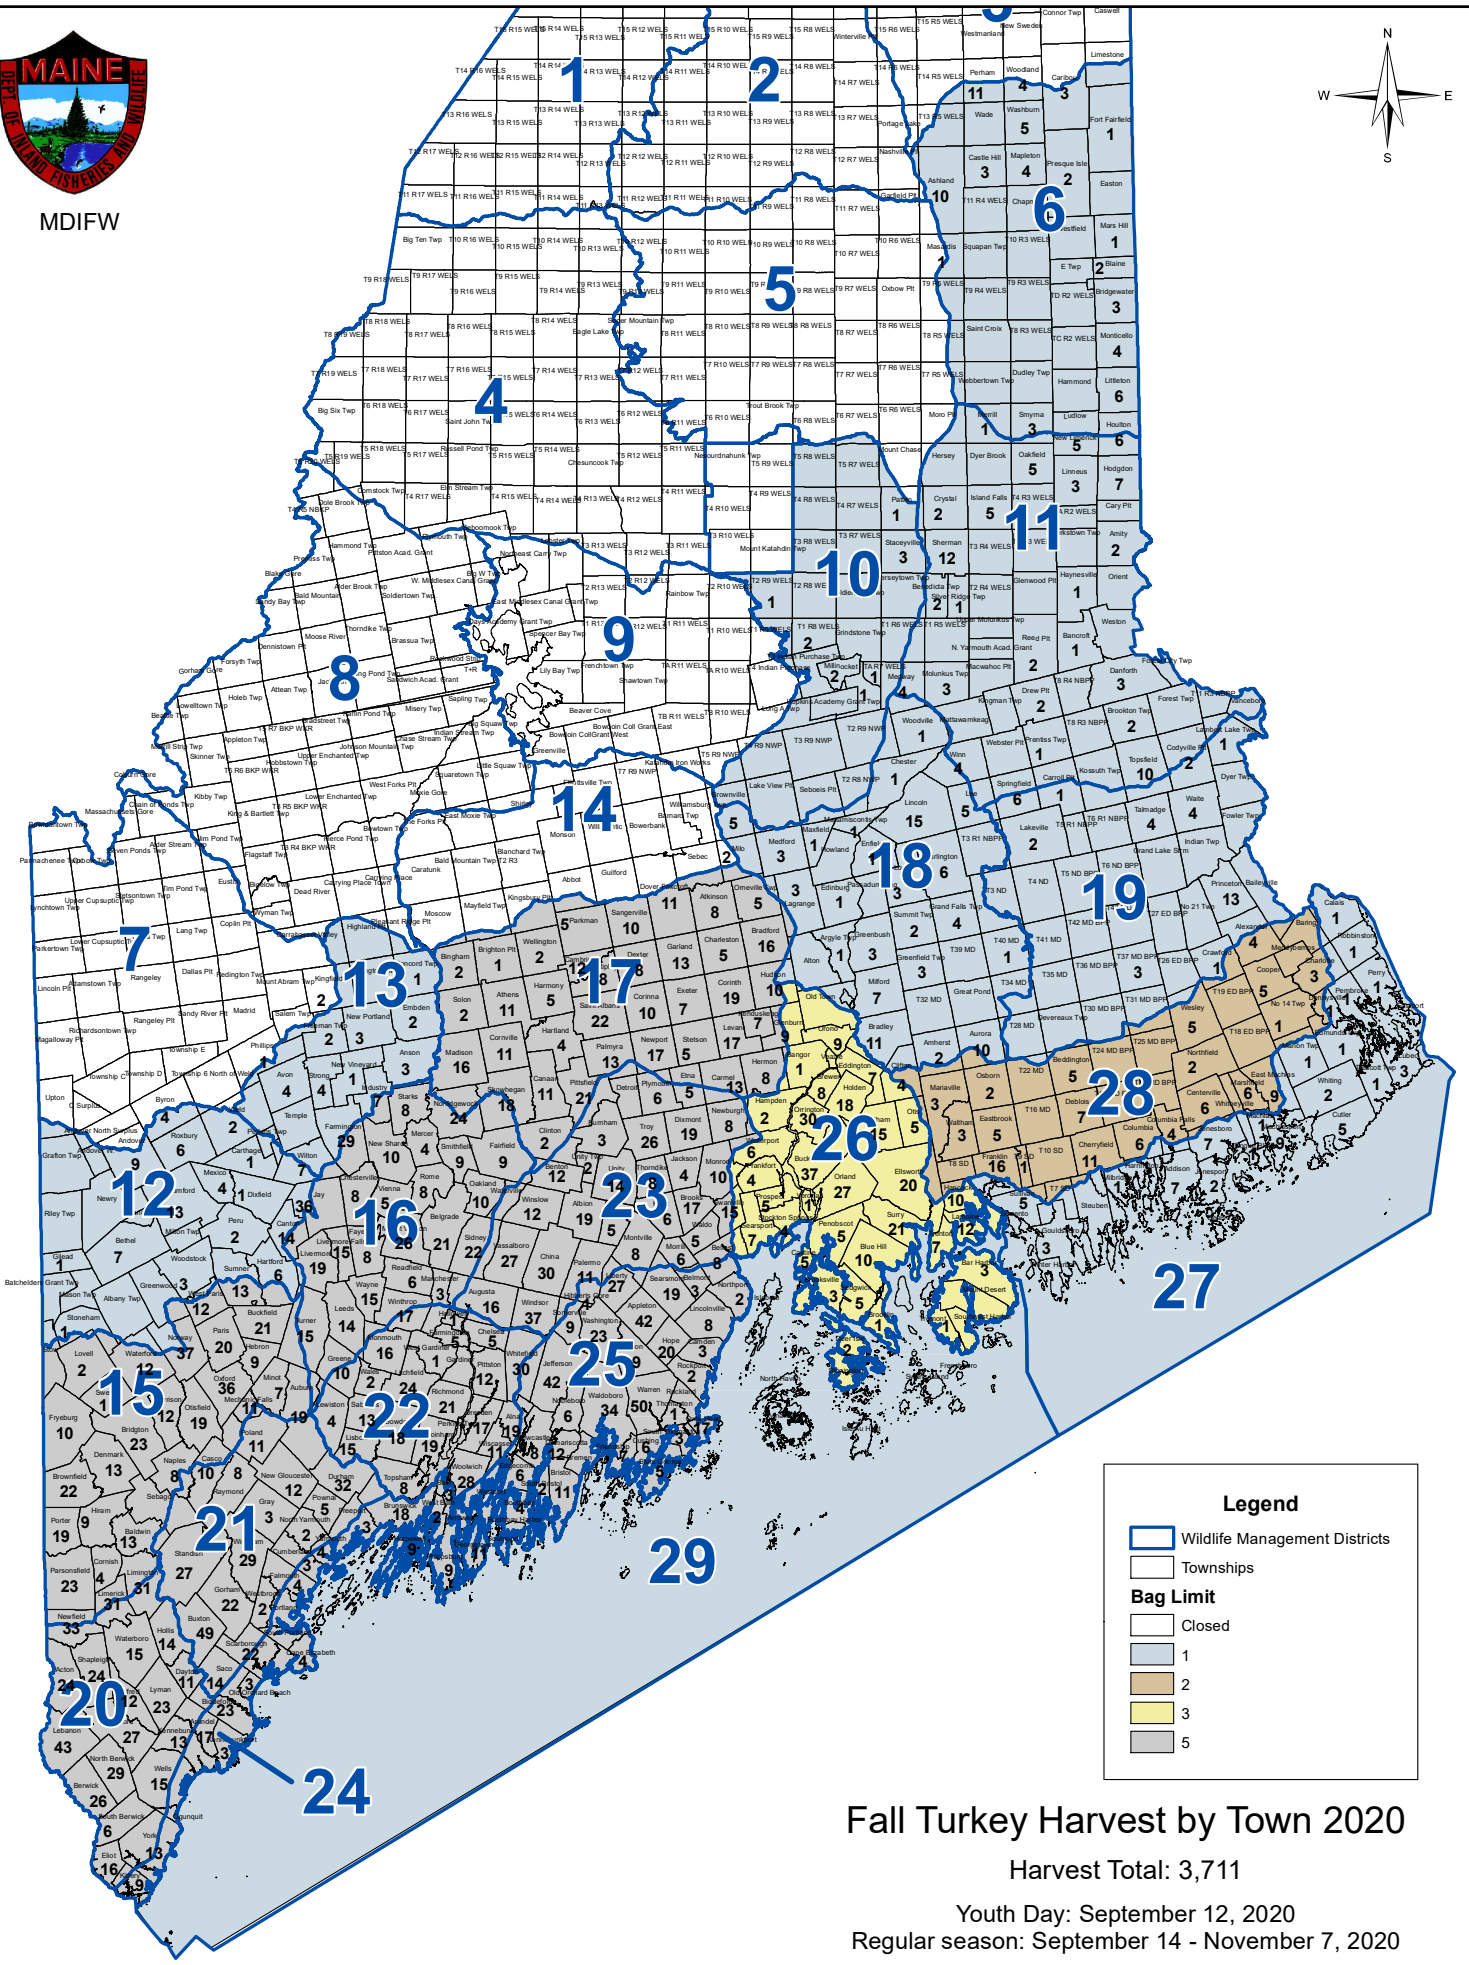

MDIFW

Legend

- Wildlife Management Districts
- Townships

Bag Limit

- Closed
- 1
- 2
- 3
- 5

Fall Turkey Harvest by Town 2020

Harvest Total: 3,711

Youth Day: September 12, 2020

Regular season: September 14 - November 7, 2020