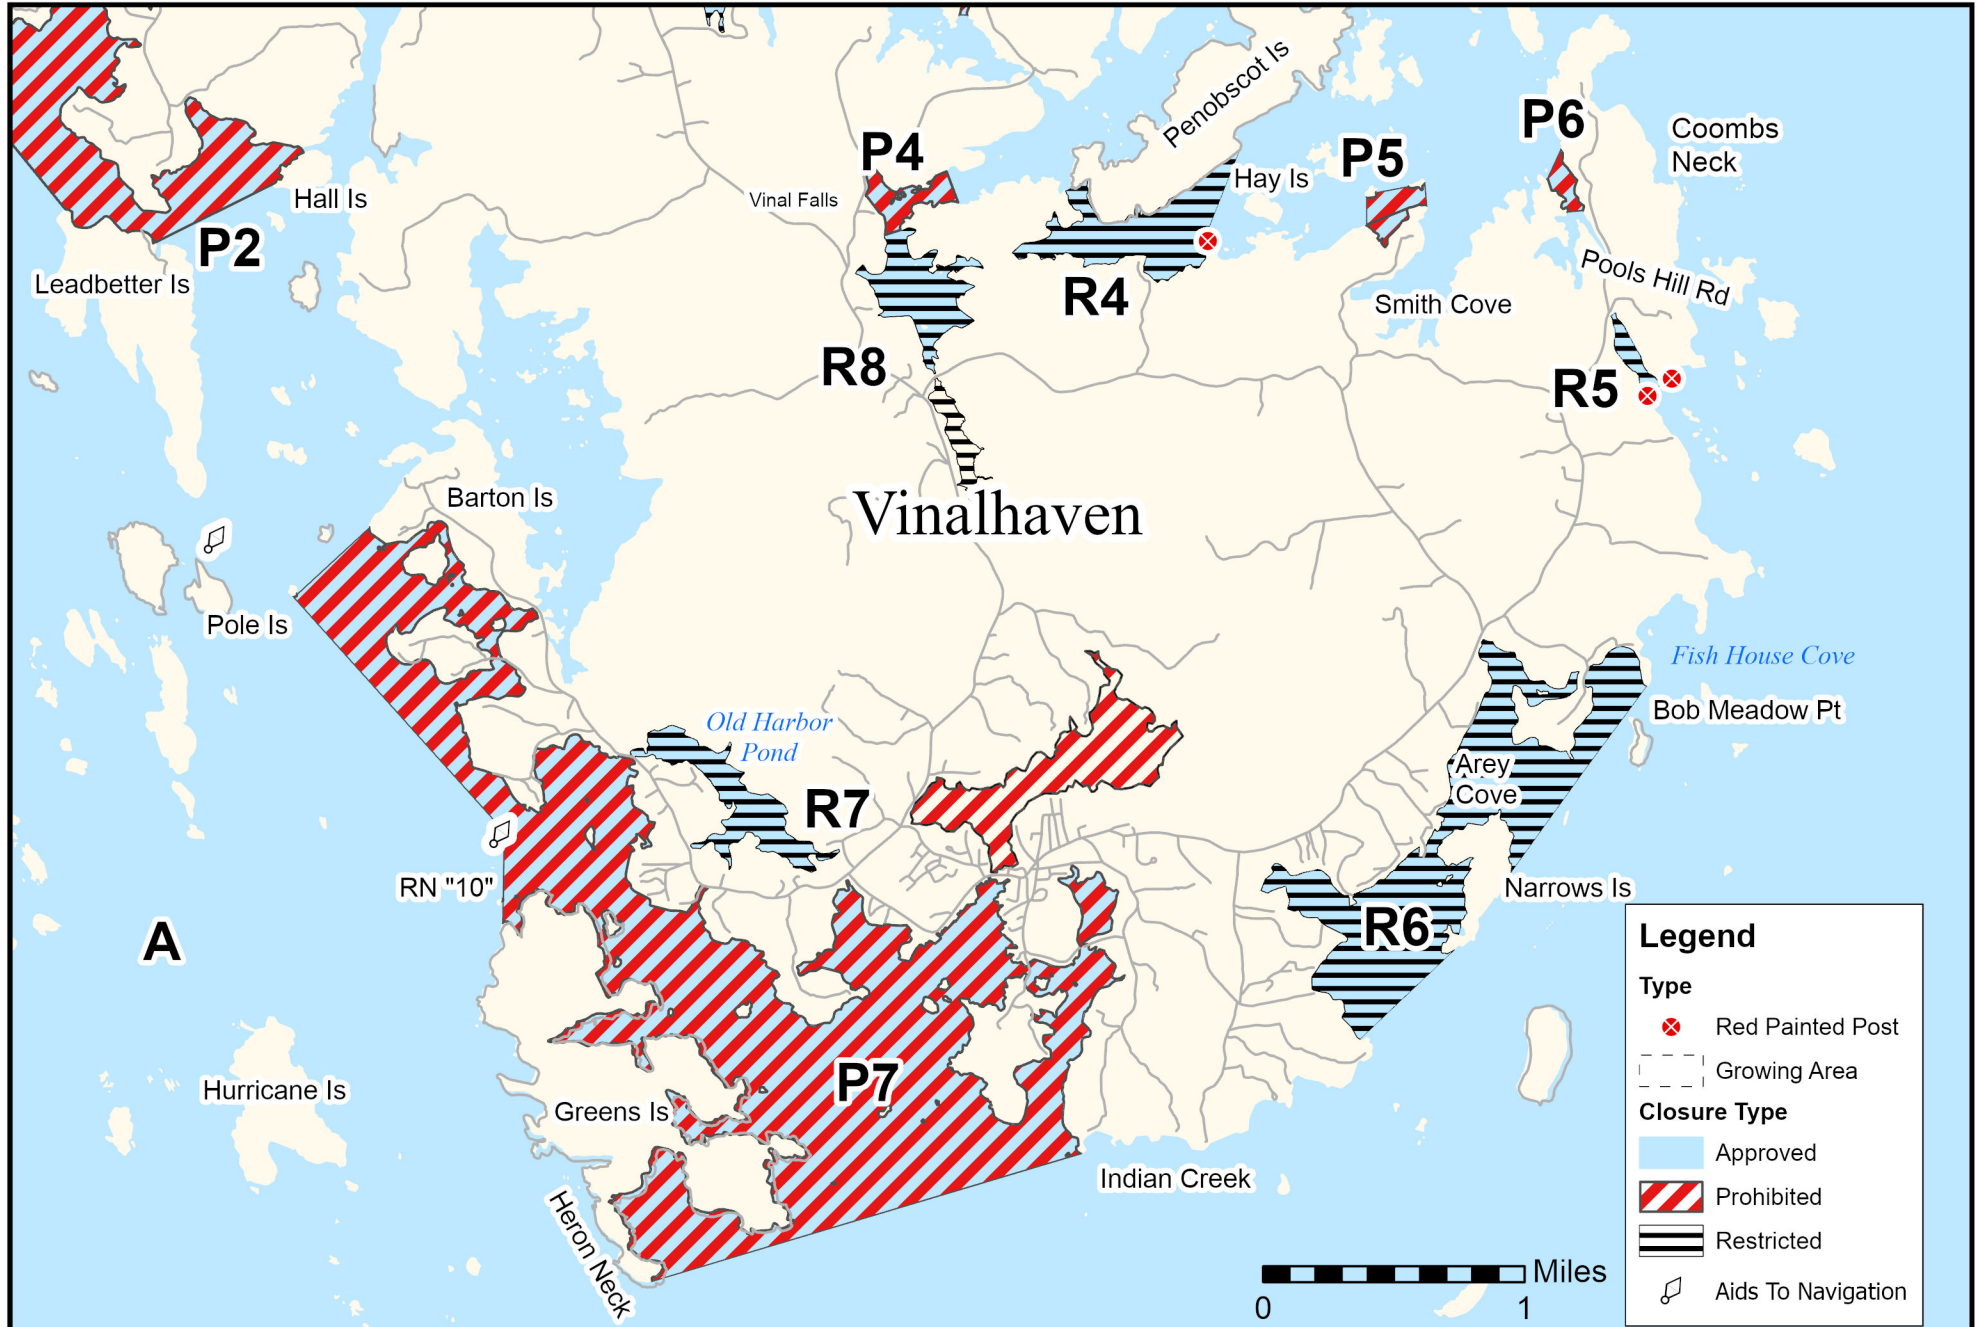

Maine Department of Marine Resources

Growing Area WZ, Insets A-C

5/10/24

North Haven, Vinalhaven, Matinicus Is, Ragged Is

This map is provided as a courtesy. Read the provided legal notice for closure details. Closures are not shown outside of the designated growing area. Maritime navigational aids are for reference only and are not suitable for maritime navigation.

Maine Department of Marine Resources

Growing Area WZ, Inset A

North Haven, Vinalhaven

5/10/24

This map is provided as a courtesy. Read the provided legal notice for closure details. Closures are not shown outside of the designated growing area. Maritime navigational aids are for reference only and are not suitable for maritime navigation.

Maine Department of Marine Resources

Growing Area WZ, Inset B

5/10/24

North Haven, Vinalhaven

This map is provided as a courtesy. Read the provided legal notice for closure details. Closures are not shown outside of the designated growing area. Maritime navigational aids are for reference only and are not suitable for maritime navigation.

Maine Department of Marine Resources

Growing Area WZ, Inset C

5/10/24

Vinalhaven

This map is provided as a courtesy. Read the provided legal notice for closure details. Closures are not shown outside of the designated growing area. Maritime navigational aids are for reference only and are not suitable for maritime navigation.