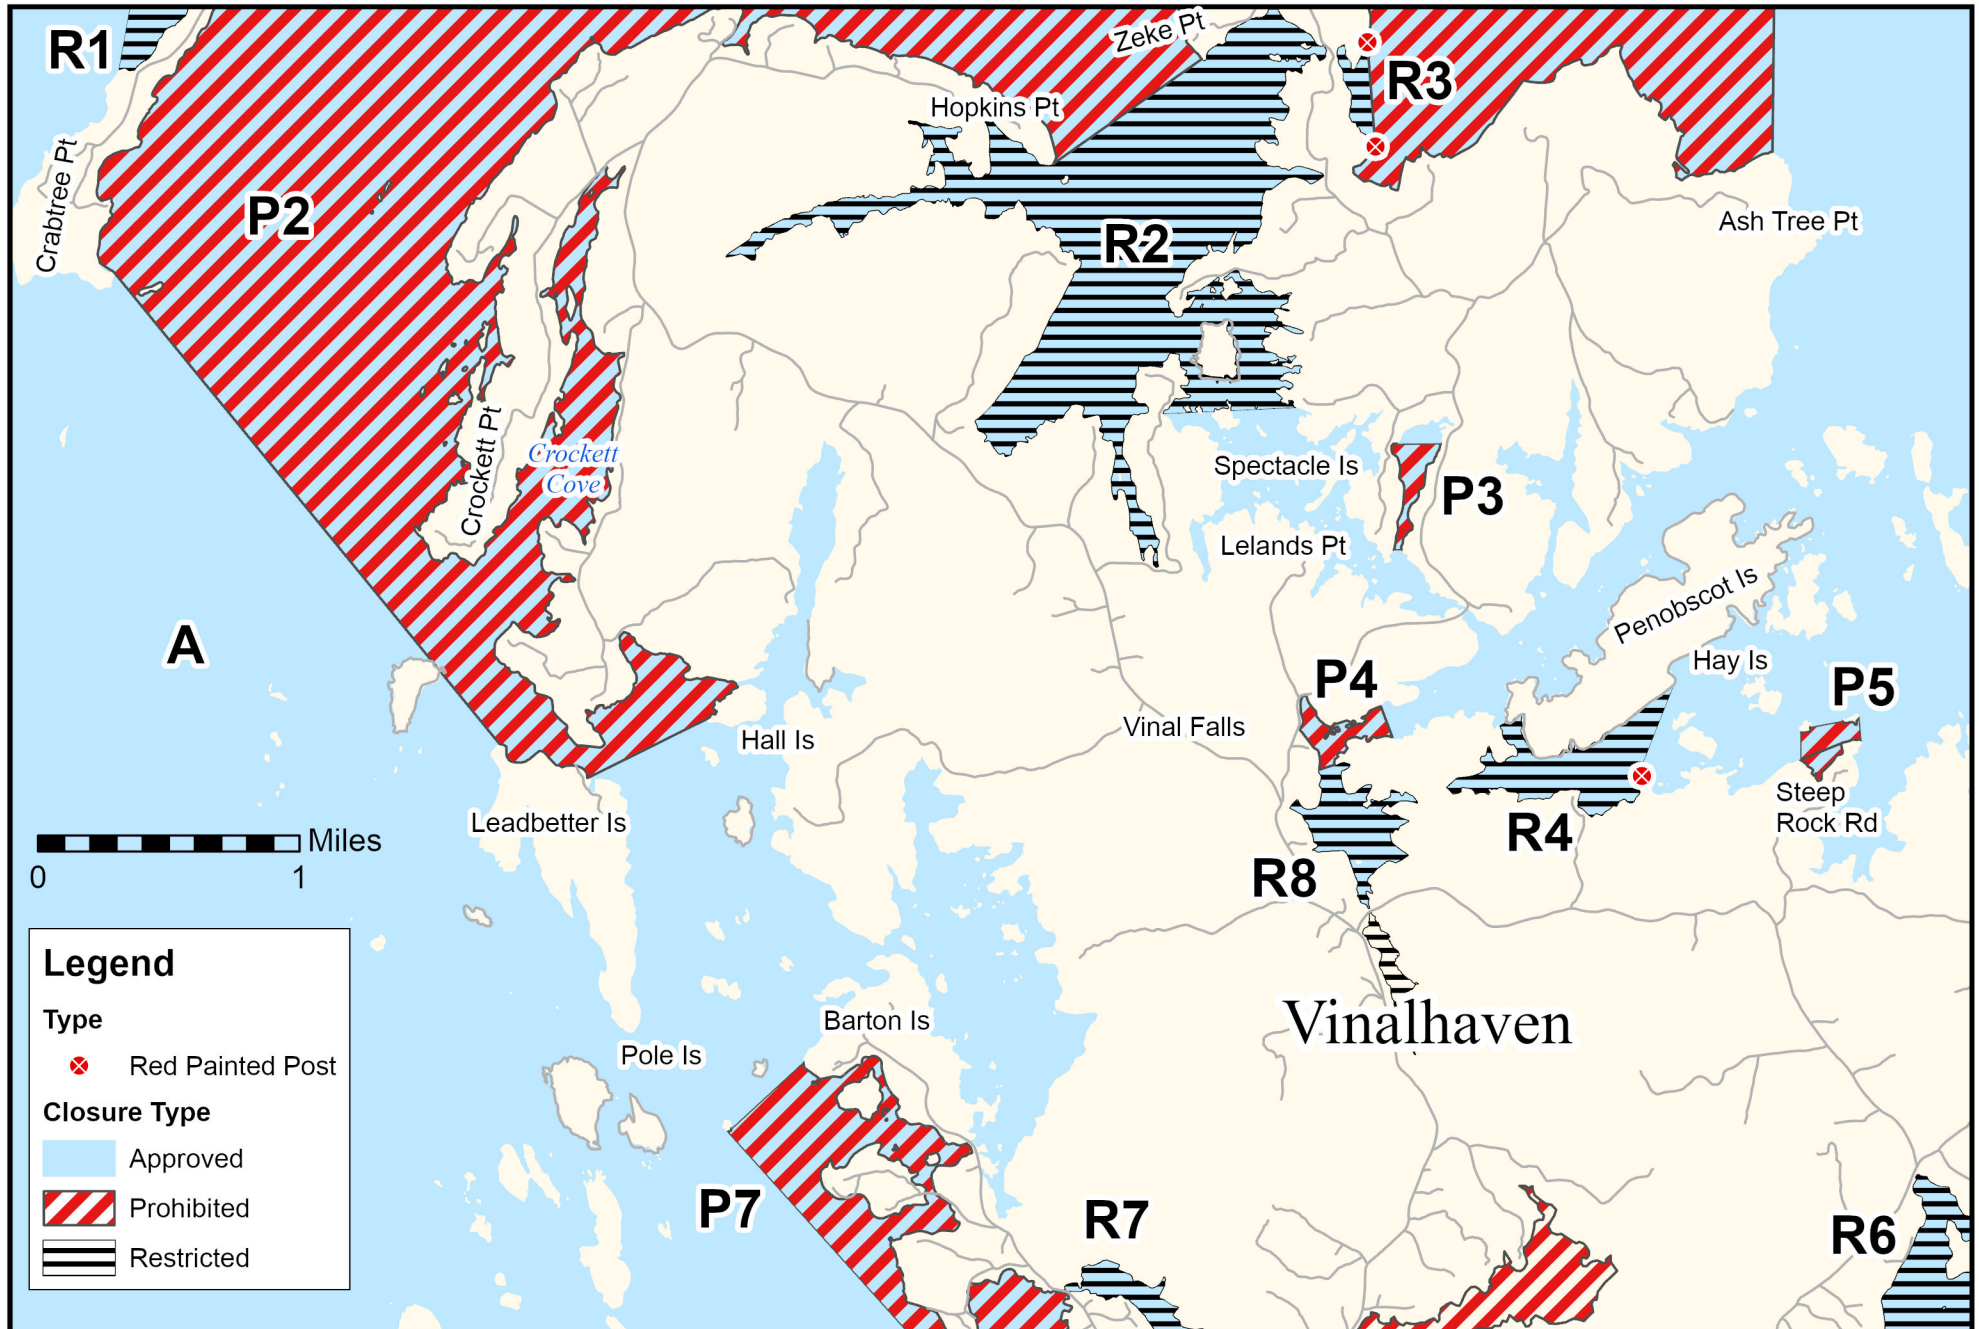

Maine Department of Marine Resources

Growing Area WZ, Insets A-C

5/10/24

North Haven, Vinalhaven, Matinicus Is, Ragged Is

This map is provided as a courtesy. Read the provided legal notice for closure details. Closures are not shown outside of the designated growing area. Maritime navigational aids are for reference only and are not suitable for maritime navigation.

Maine Department of Marine Resources

Growing Area WZ, Inset A

North Haven, Vinalhaven

5/10/24

This map is provided as a courtesy. Read the provided legal notice for closure details. Closures are not shown outside of the designated growing area. Maritime navigational aids are for reference only and are not suitable for maritime navigation.

Maine Department of Marine Resources

Growing Area WZ, Inset B

5/10/24

North Haven, Vinalhaven

This map is provided as a courtesy. Read the provided legal notice for closure details. Closures are not shown outside of the designated growing area. Maritime navigational aids are for reference only and are not suitable for maritime navigation.

Maine Department of Marine Resources

Growing Area WZ, Inset C

5/10/24

Vinalhaven

This map is provided as a courtesy. Read the provided legal notice for closure details. Closures are not shown outside of the designated growing area. Maritime navigational aids are for reference only and are not suitable for maritime navigation.