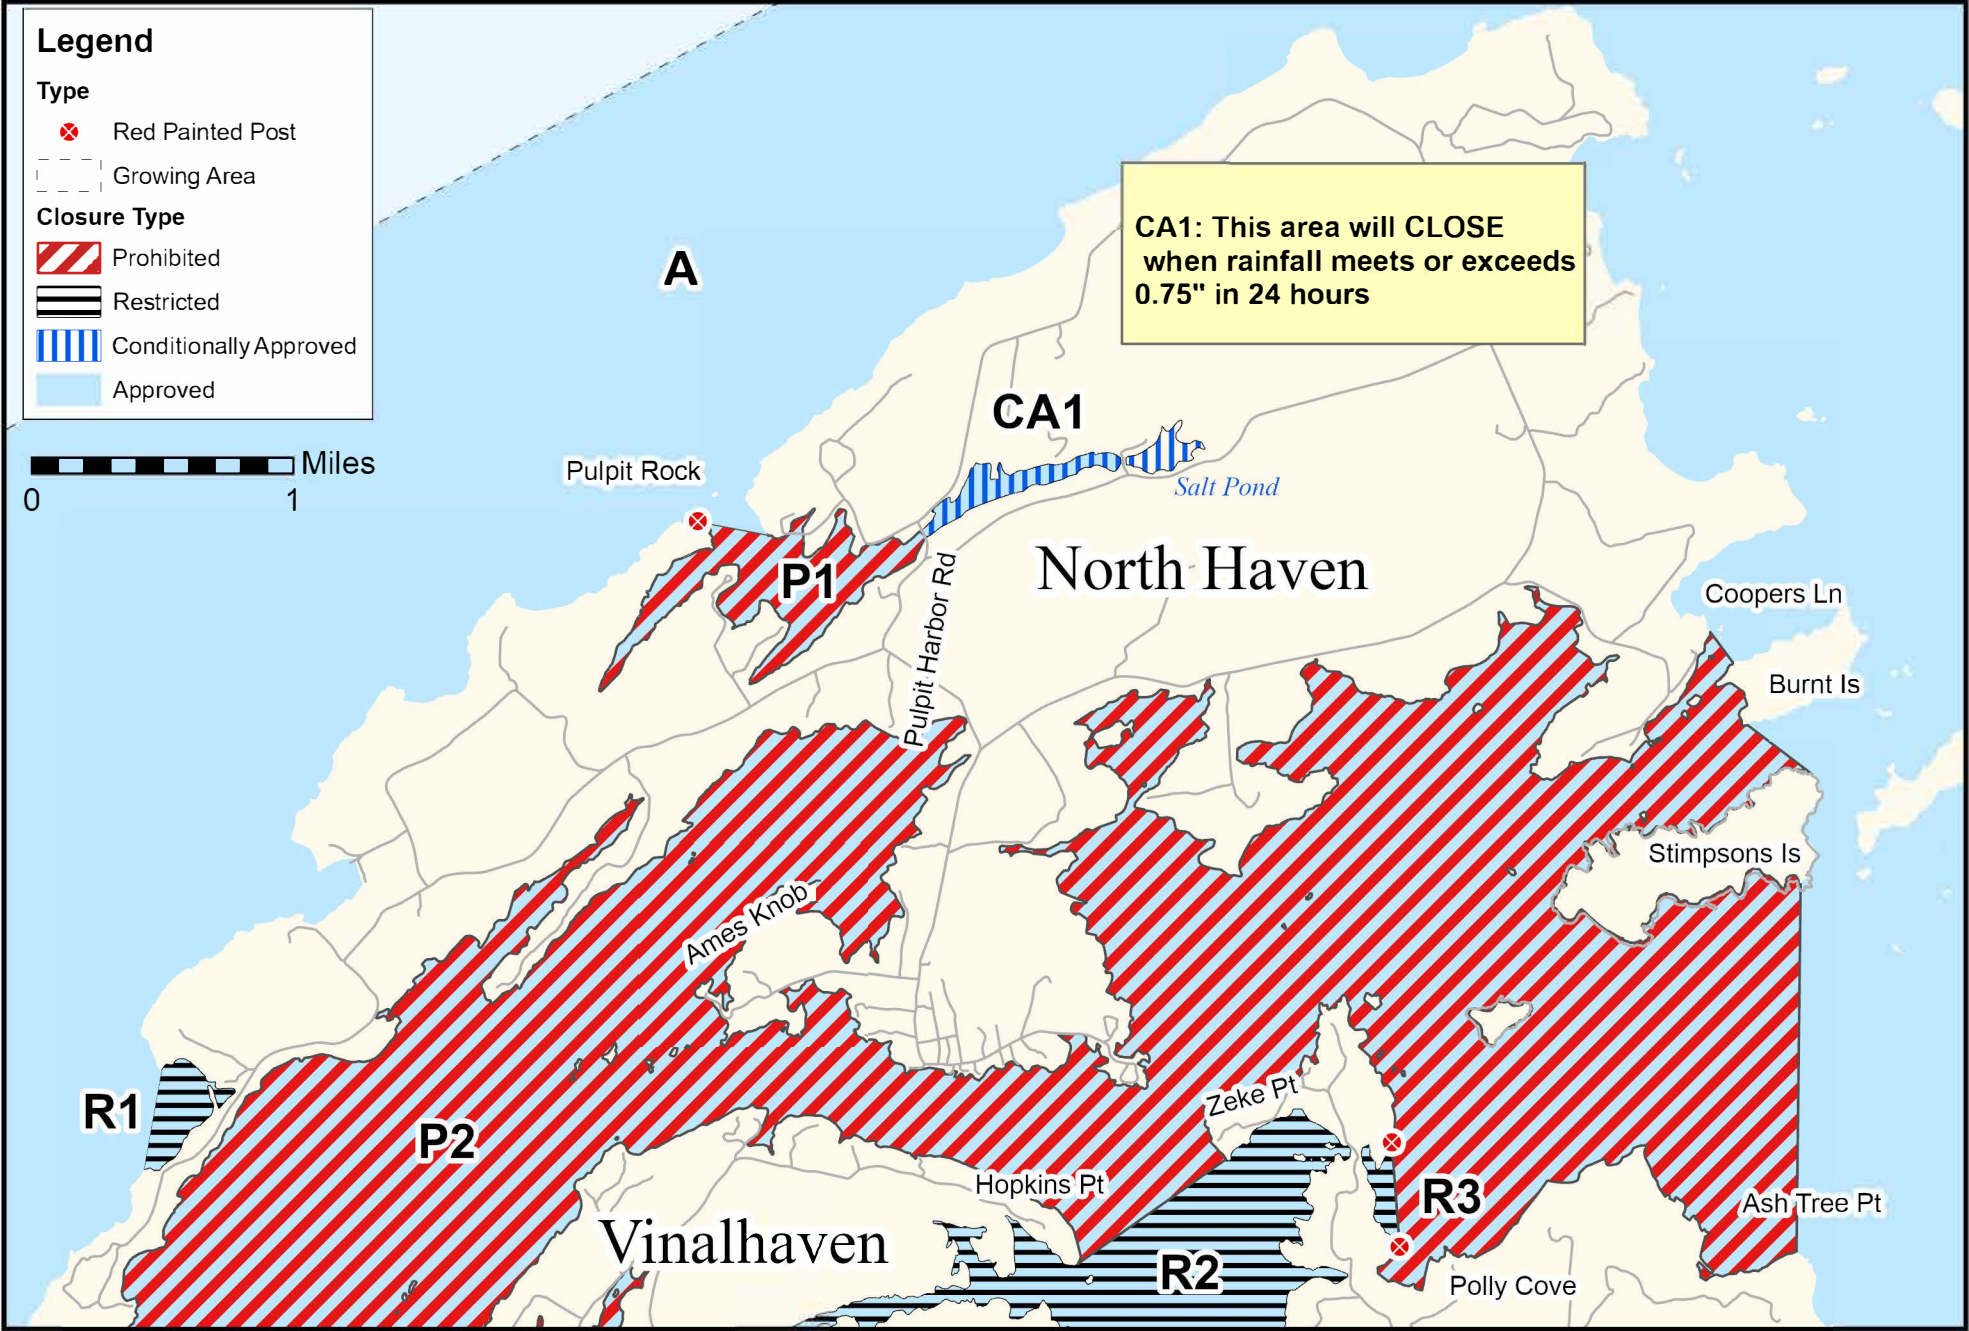

Maine Department of Marine Resources

Growing Area WZ, Insets A-C

5/10/24

North Haven, Vinalhaven, Matinicus Is, Ragged Is

This map is provided as a courtesy. Read the provided legal notice for closure details. Closures are not shown outside of the designated growing area. Maritime navigational aids are for reference only and are not suitable for maritime navigation.

Maine Department of Marine Resources

Growing Area WZ, Inset A

North Haven, Vinalhaven

5/10/24

This map is provided as a courtesy. Read the provided legal notice for closure details. Closures are not shown outside of the designated growing area. Maritime navigational aids are for reference only and are not suitable for maritime navigation.

Maine Department of Marine Resources

Growing Area WZ, Inset B

5/10/24

North Haven, Vinalhaven

This map is provided as a courtesy. Read the provided legal notice for closure details. Closures are not shown outside of the designated growing area. Maritime navigational aids are for reference only and are not suitable for maritime navigation.

Maine Department of Marine Resources

Growing Area WZ, Inset C

5/10/24

Vinalhaven

This map is provided as a courtesy. Read the provided legal notice for closure details. Closures are not shown outside of the designated growing area. Maritime navigational aids are for reference only and are not suitable for maritime navigation.