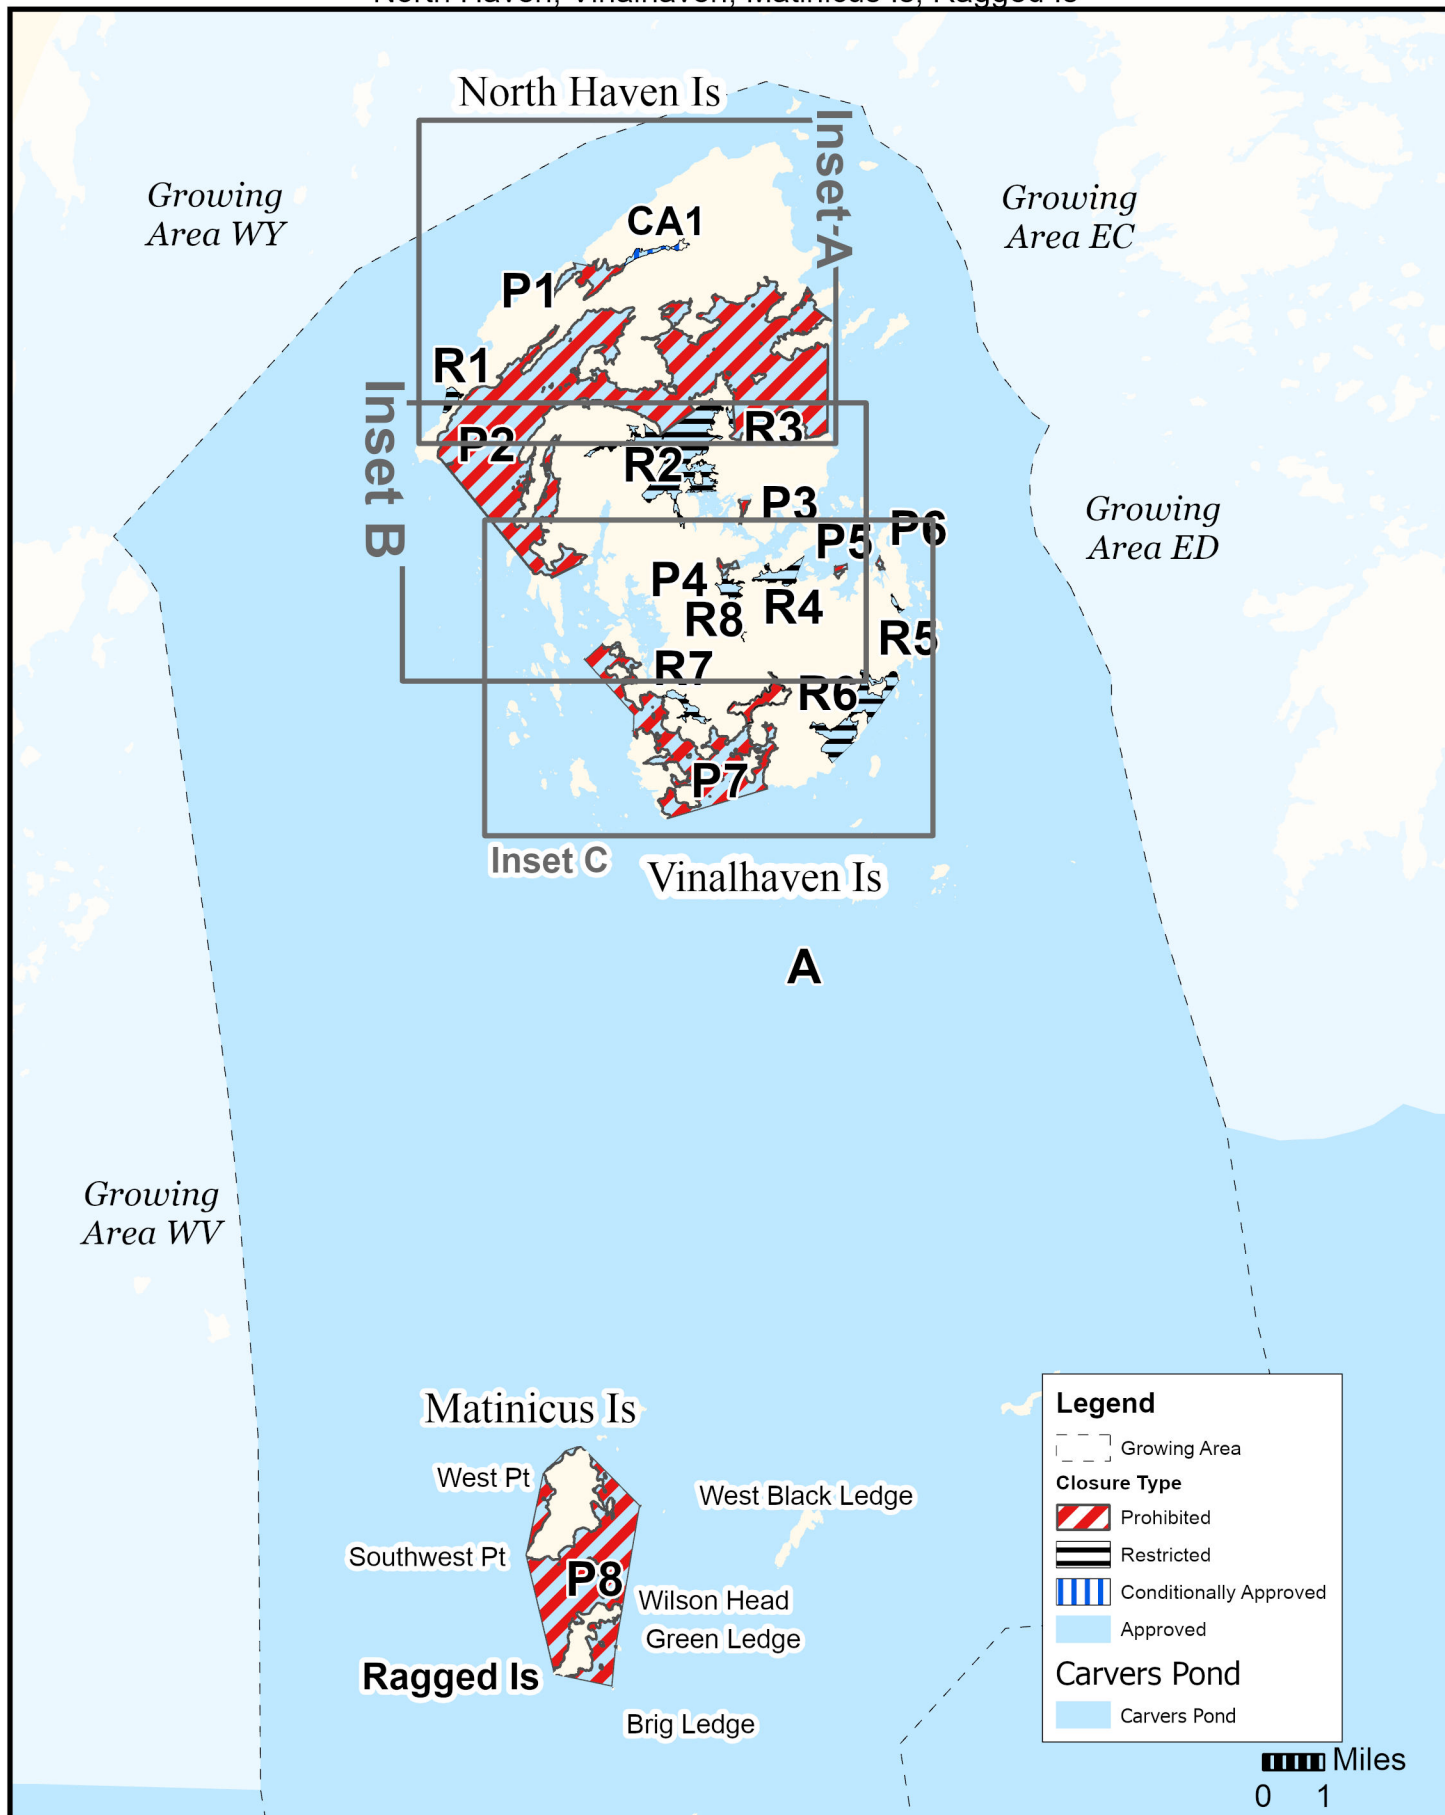

Maine Department of Marine Resources

Growing Area WZ, Insets A-C

5/10/24

North Haven, Vinalhaven, Matinicus Is, Ragged Is

This map is provided as a courtesy. Read the provided legal notice for closure details. Closures are not shown outside of the designated growing area. Maritime navigational aids are for reference only and are not suitable for maritime navigation.

Maine Department of Marine Resources

Growing Area WZ, Inset A

North Haven, Vinalhaven

5/10/24

This map is provided as a courtesy. Read the provided legal notice for closure details. Closures are not shown outside of the designated growing area. Maritime navigational aids are for reference only and are not suitable for maritime navigation.

Maine Department of Marine Resources

Growing Area WZ, Inset B

5/10/24

North Haven, Vinalhaven

This map is provided as a courtesy. Read the provided legal notice for closure details. Closures are not shown outside of the designated growing area. Maritime navigational aids are for reference only and are not suitable for maritime navigation.

Maine Department of Marine Resources

Growing Area WZ, Inset C

5/10/24

Vinalhaven

This map is provided as a courtesy. Read the provided legal notice for closure details. Closures are not shown outside of the designated growing area. Maritime navigational aids are for reference only and are not suitable for maritime navigation.