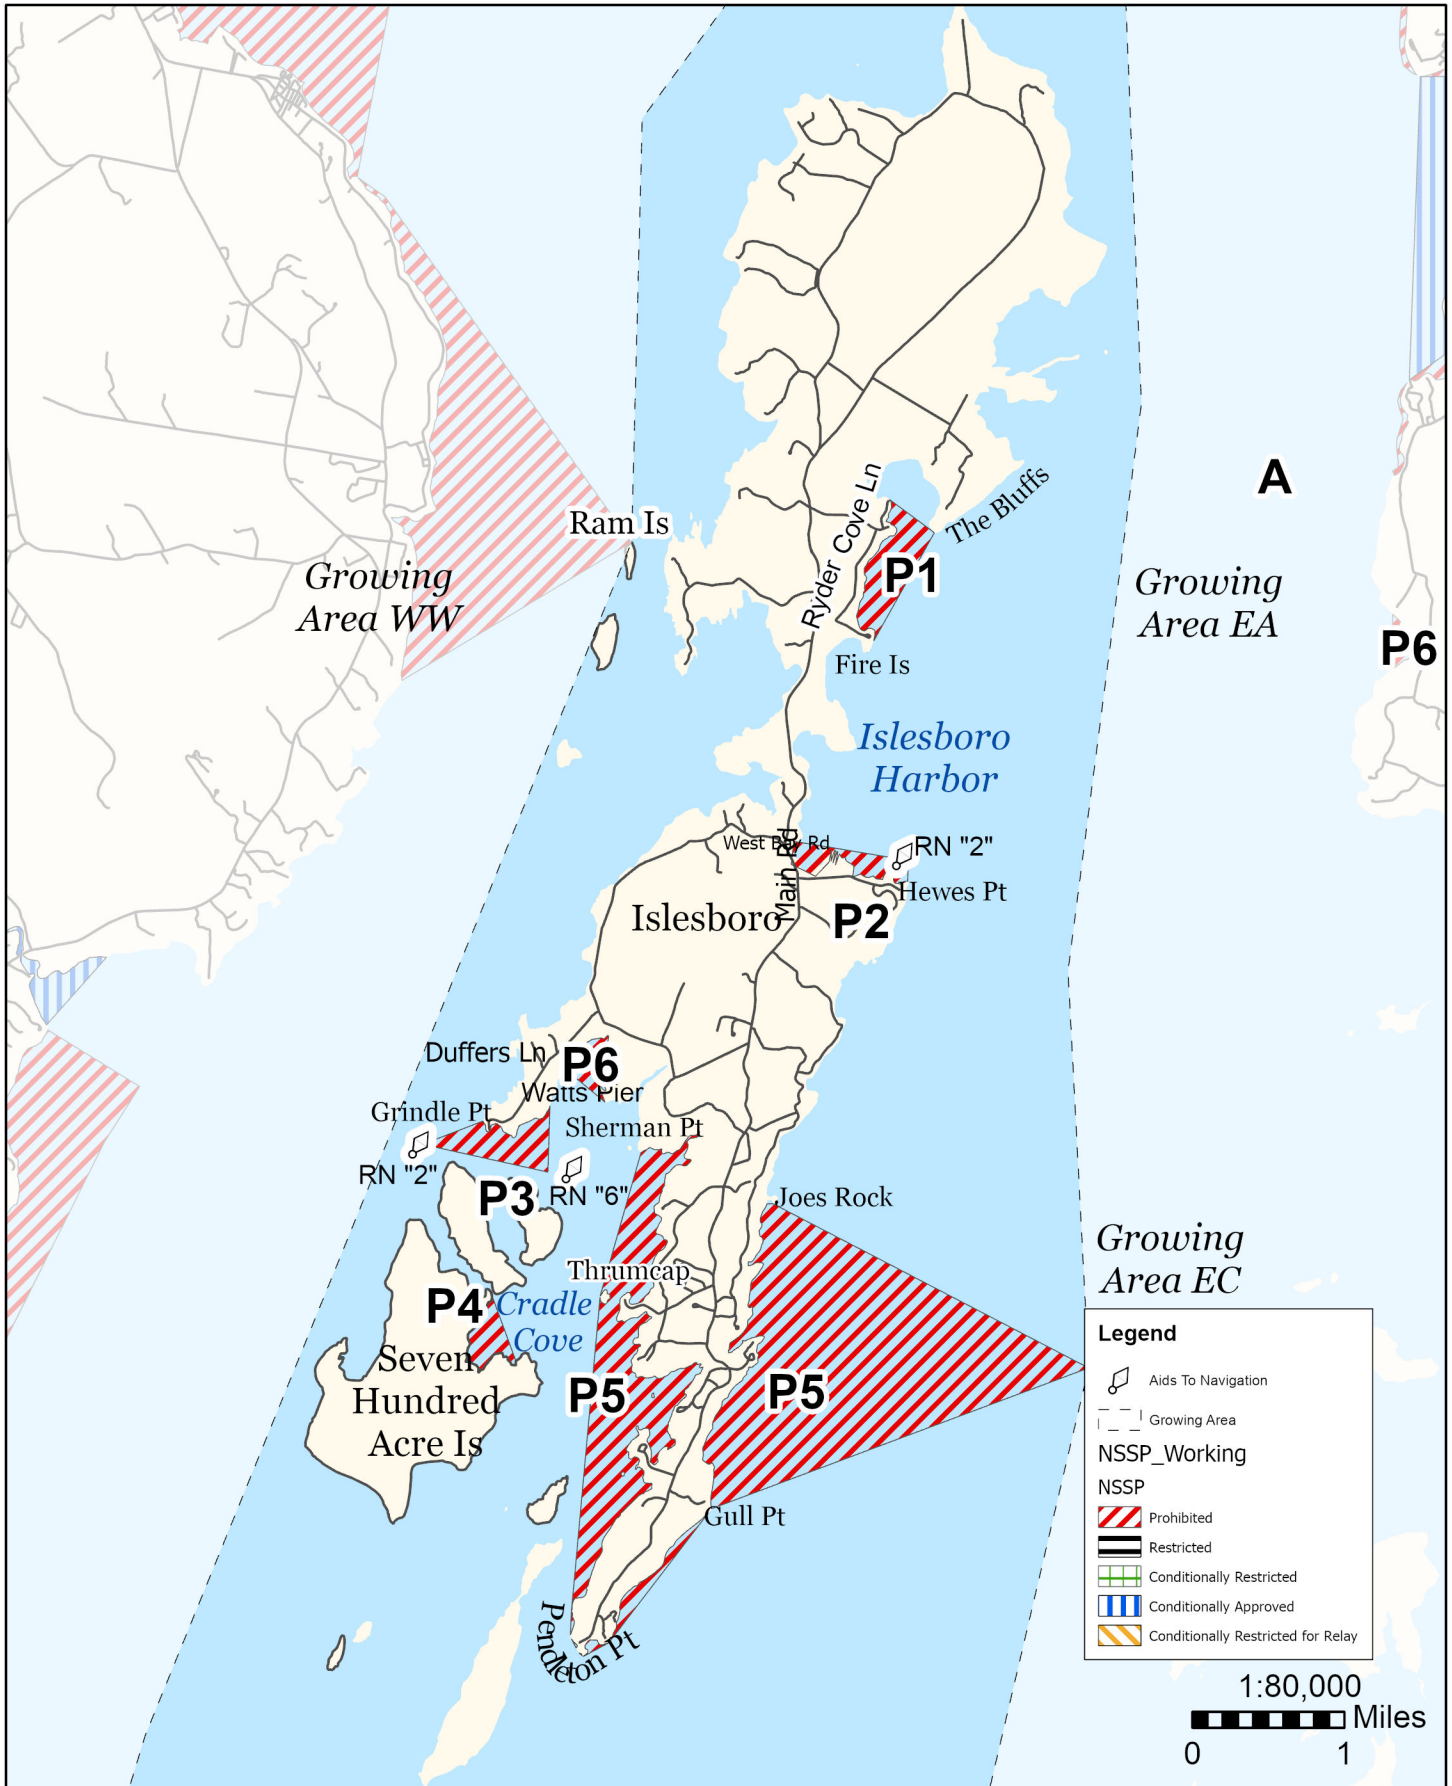

# Maine Department of Marine Resources

## Growing Area WY

July 3, 2024

Islesboro

This map is provided as a courtesy. Read the provided legal notice for closure details. Closures are not shown outside of the designated growing area. Maritime navigational aids are for reference only and are not suitable for maritime navigation.