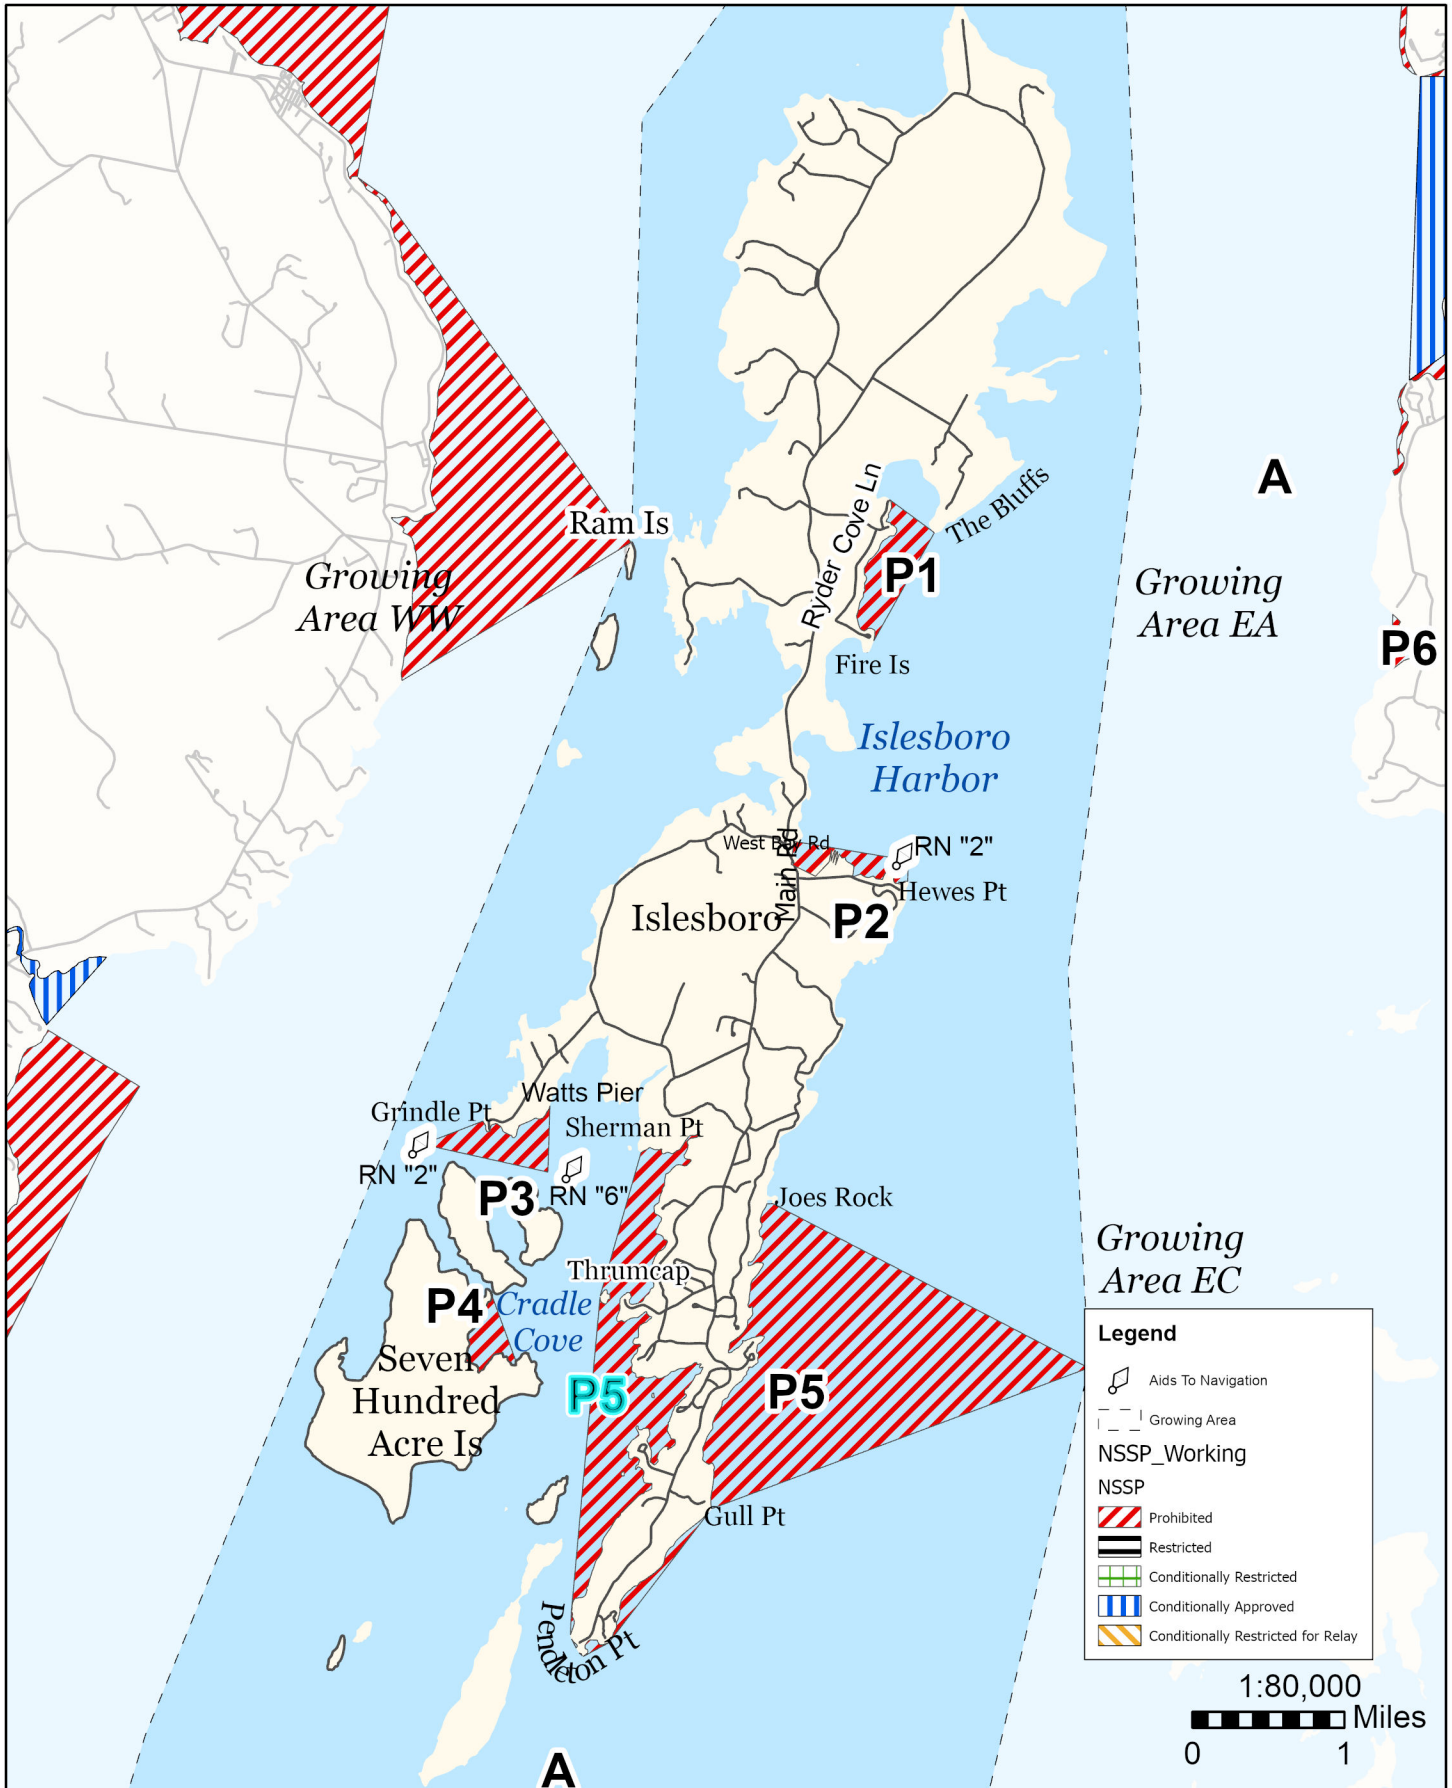

# Maine Department of Marine Resources

## Growing Area WY

Islesboro

June 21, 2024

This map is provided as a courtesy. Read the provided legal notice for closure details. Closures are not shown outside of the designated growing area. Maritime navigational aids are for reference only and are not suitable for maritime navigation.