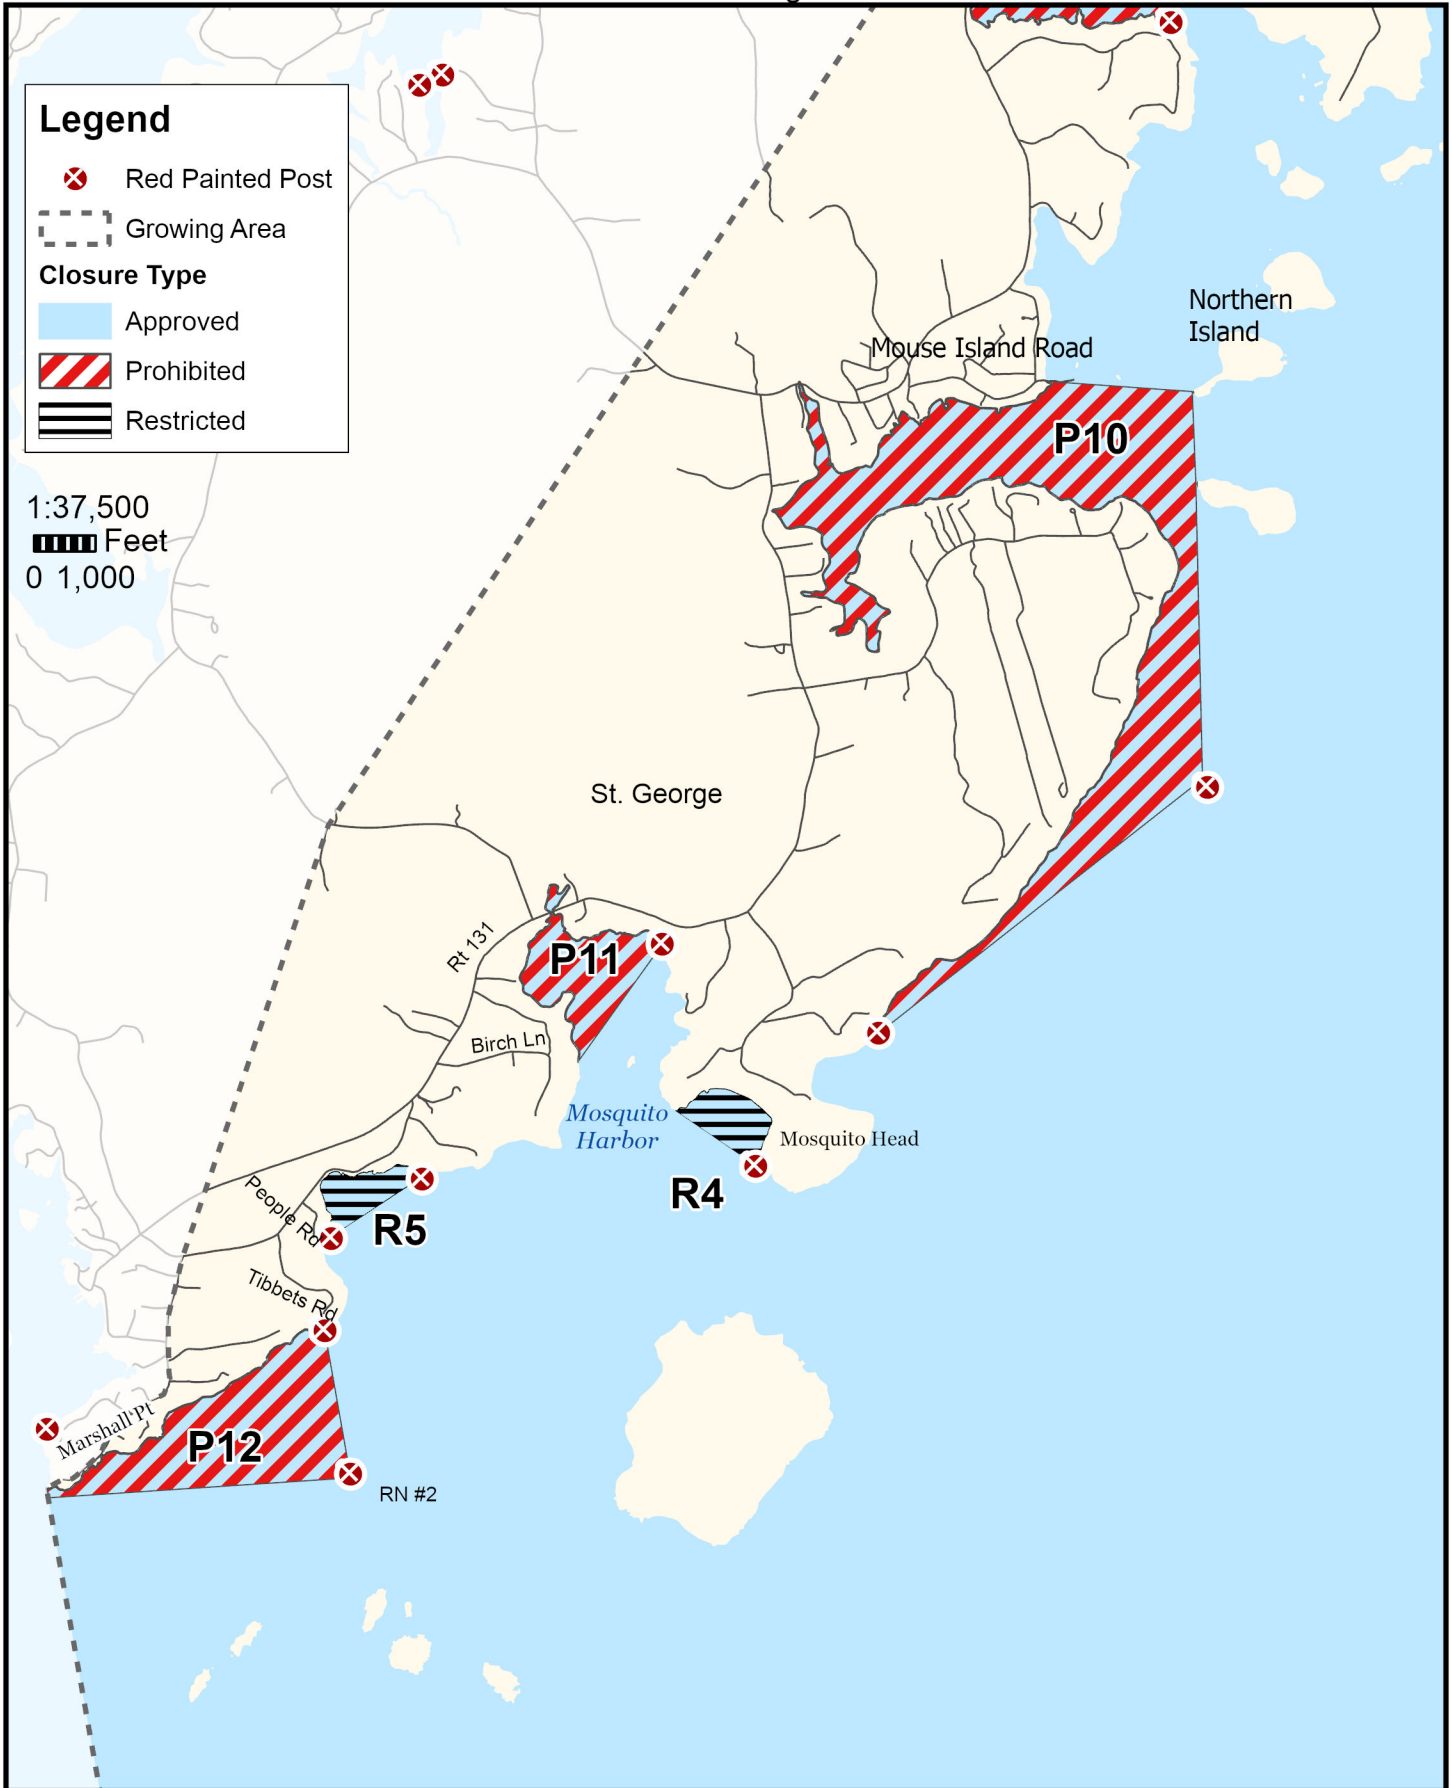

Maine Department of Marine Resources

Growing Area WV, Insets A - C

Owls Head, South Thomaston, Saint George

May 6, 2024

This map is provided as a courtesy. Read the provided legal notice for closure details. Closures are not shown outside of the designated growing area. Maritime navigational aids are for reference only and are not suitable for maritime navigation.

Maine Department of Marine Resources

Growing Area WV, Inset A

May 6, 2024

South Thomaston, Owls Head

This map is provided as a courtesy. Read the provided legal notice for closure details. Closures are not shown outside of the designated growing area. Maritime navigational aids are for reference only and are not suitable for maritime navigation.

Maine Department of Marine Resources

Growing Area WV, Insets B

May 6, 2024

South Thomaston, Owls Head, Saint George

This map is provided as a courtesy. Read the provided legal notice for closure details. Closures are not shown outside of the designated growing area. Maritime navigational aids are for reference only and are not suitable for maritime navigation.

Maine Department of Marine Resources

Growing Area WV, Inset C

May 6, 2024

Saint George

This map is provided as a courtesy. Read the provided legal notice for closure details. Closures are not shown outside of the designated growing area. Maritime navigational aids are for reference only and are not suitable for maritime navigation.