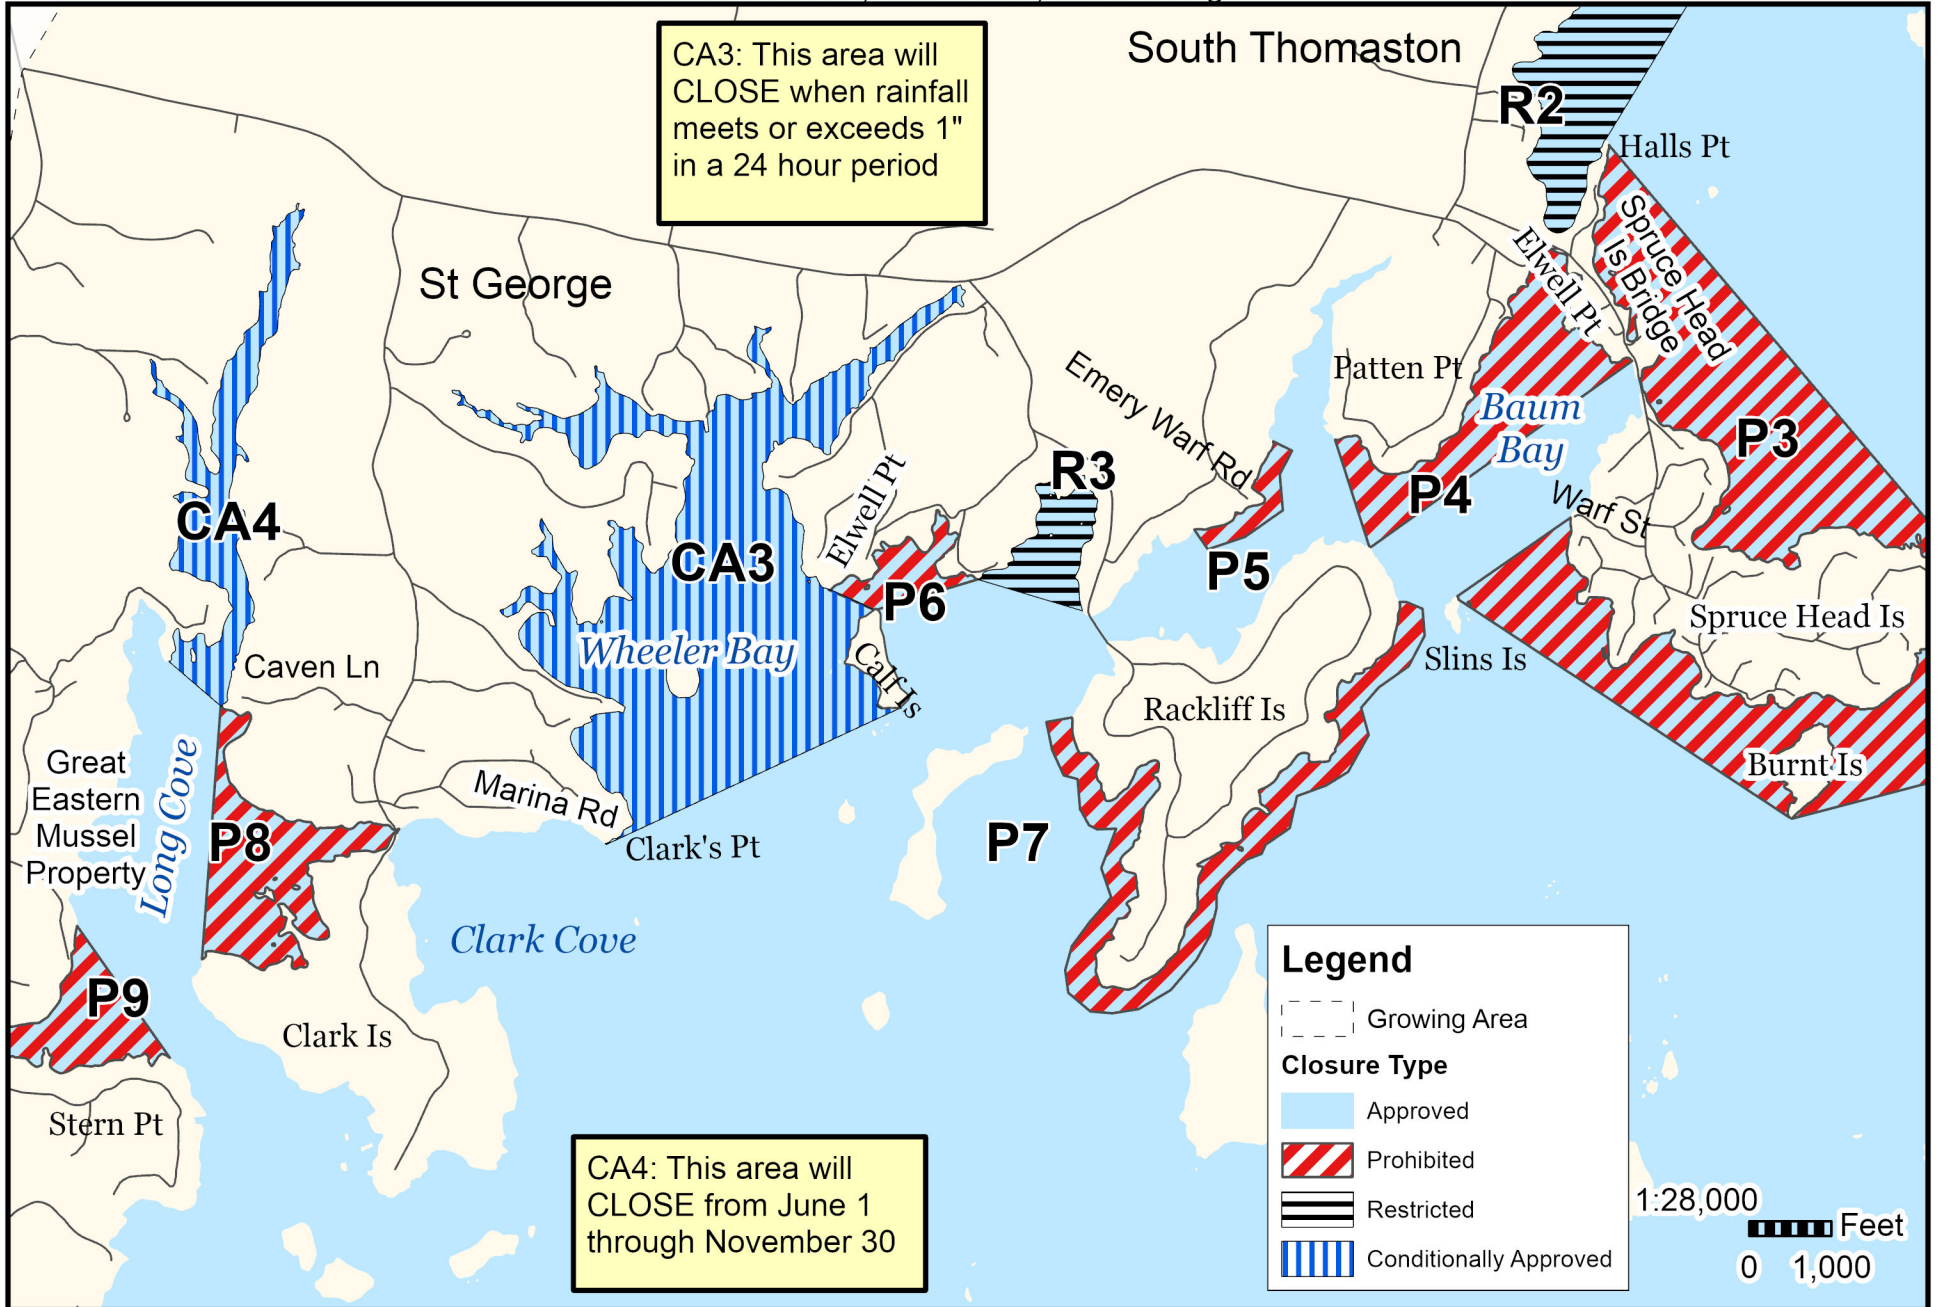

Maine Department of Marine Resources

Growing Area WV, Insets A - C

Owls Head, South Thomaston, Saint George

May 6, 2024

This map is provided as a courtesy. Read the provided legal notice for closure details. Closures are not shown outside of the designated growing area. Maritime navigational aids are for reference only and are not suitable for maritime navigation.

Maine Department of Marine Resources

Growing Area WV, Inset A

May 6, 2024

South Thomaston, Owls Head

This map is provided as a courtesy. Read the provided legal notice for closure details. Closures are not shown outside of the designated growing area. Maritime navigational aids are for reference only and are not suitable for maritime navigation.

Maine Department of Marine Resources

Growing Area WV, Insets B

May 6, 2024

South Thomaston, Owls Head, Saint George

This map is provided as a courtesy. Read the provided legal notice for closure details. Closures are not shown outside of the designated growing area. Maritime navigational aids are for reference only and are not suitable for maritime navigation.

Maine Department of Marine Resources

Growing Area WV, Inset C

May 6, 2024

Saint George

This map is provided as a courtesy. Read the provided legal notice for closure details. Closures are not shown outside of the designated growing area. Maritime navigational aids are for reference only and are not suitable for maritime navigation.