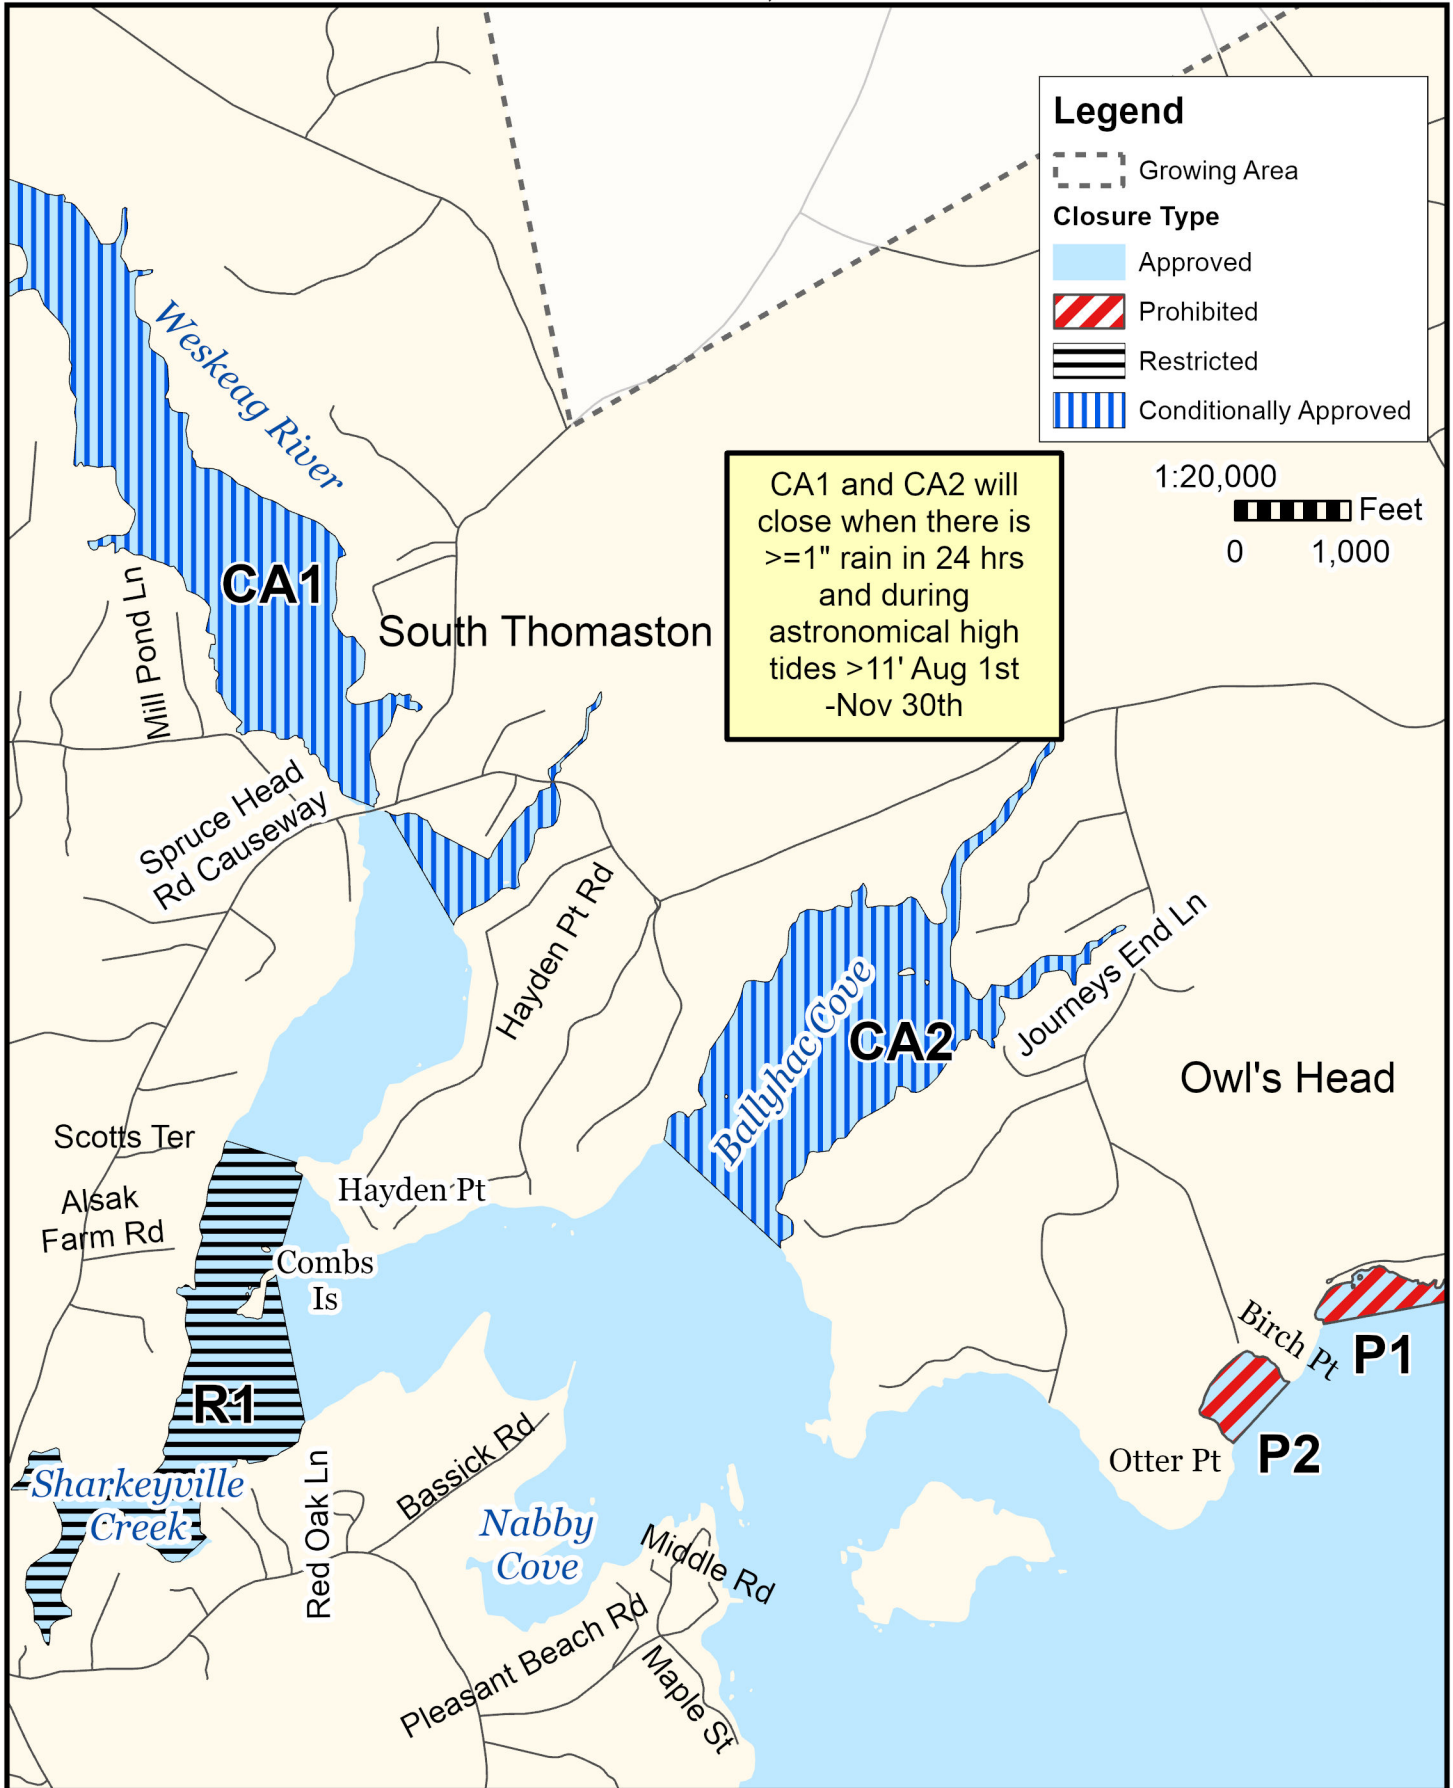

Maine Department of Marine Resources

Growing Area WV, Insets A - C

Owls Head, South Thomaston, Saint George

May 6, 2024

This map is provided as a courtesy. Read the provided legal notice for closure details. Closures are not shown outside of the designated growing area. Maritime navigational aids are for reference only and are not suitable for maritime navigation.

Maine Department of Marine Resources

Growing Area WV, Inset A

May 6, 2024

South Thomaston, Owls Head

This map is provided as a courtesy. Read the provided legal notice for closure details. Closures are not shown outside of the designated growing area. Maritime navigational aids are for reference only and are not suitable for maritime navigation.

Maine Department of Marine Resources

Growing Area WV, Insets B

May 6, 2024

South Thomaston, Owls Head, Saint George

This map is provided as a courtesy. Read the provided legal notice for closure details. Closures are not shown outside of the designated growing area. Maritime navigational aids are for reference only and are not suitable for maritime navigation.

Maine Department of Marine Resources

Growing Area WV, Inset C

May 6, 2024

Saint George

This map is provided as a courtesy. Read the provided legal notice for closure details. Closures are not shown outside of the designated growing area. Maritime navigational aids are for reference only and are not suitable for maritime navigation.