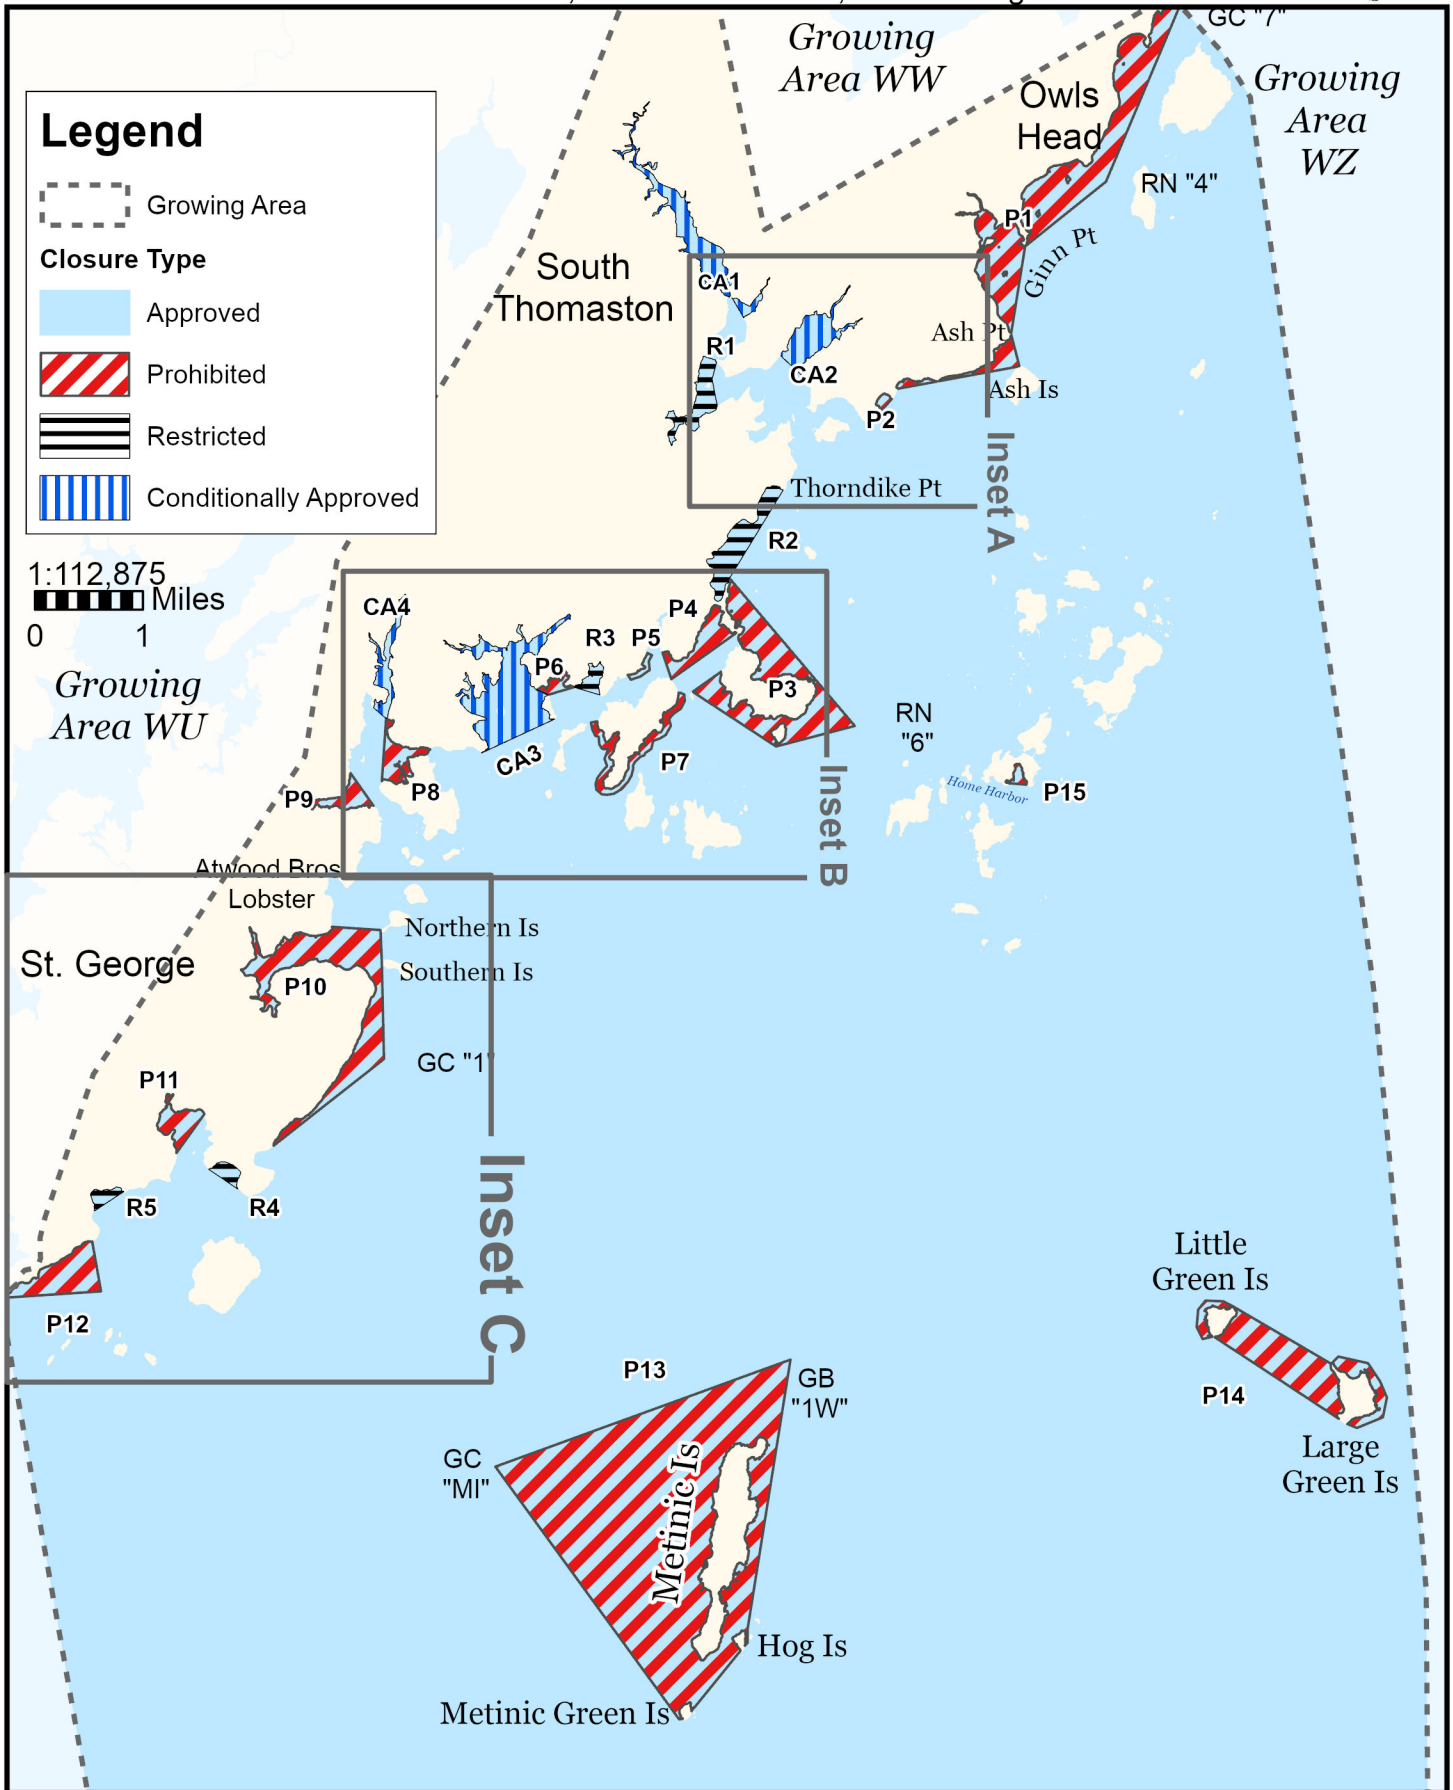

Maine Department of Marine Resources

Growing Area WV, Insets A - C

Owls Head, South Thomaston, Saint George

May 6, 2024

This map is provided as a courtesy. Read the provided legal notice for closure details. Closures are not shown outside of the designated growing area. Maritime navigational aids are for reference only and are not suitable for maritime navigation.

Maine Department of Marine Resources

Growing Area WV, Inset A

May 6, 2024

South Thomaston, Owls Head

This map is provided as a courtesy. Read the provided legal notice for closure details. Closures are not shown outside of the designated growing area. Maritime navigational aids are for reference only and are not suitable for maritime navigation.

Maine Department of Marine Resources

Growing Area WV, Insets B

May 6, 2024

South Thomaston, Owls Head, Saint George

This map is provided as a courtesy. Read the provided legal notice for closure details. Closures are not shown outside of the designated growing area. Maritime navigational aids are for reference only and are not suitable for maritime navigation.

Maine Department of Marine Resources

Growing Area WV, Inset C

May 6, 2024

Saint George

This map is provided as a courtesy. Read the provided legal notice for closure details. Closures are not shown outside of the designated growing area. Maritime navigational aids are for reference only and are not suitable for maritime navigation.