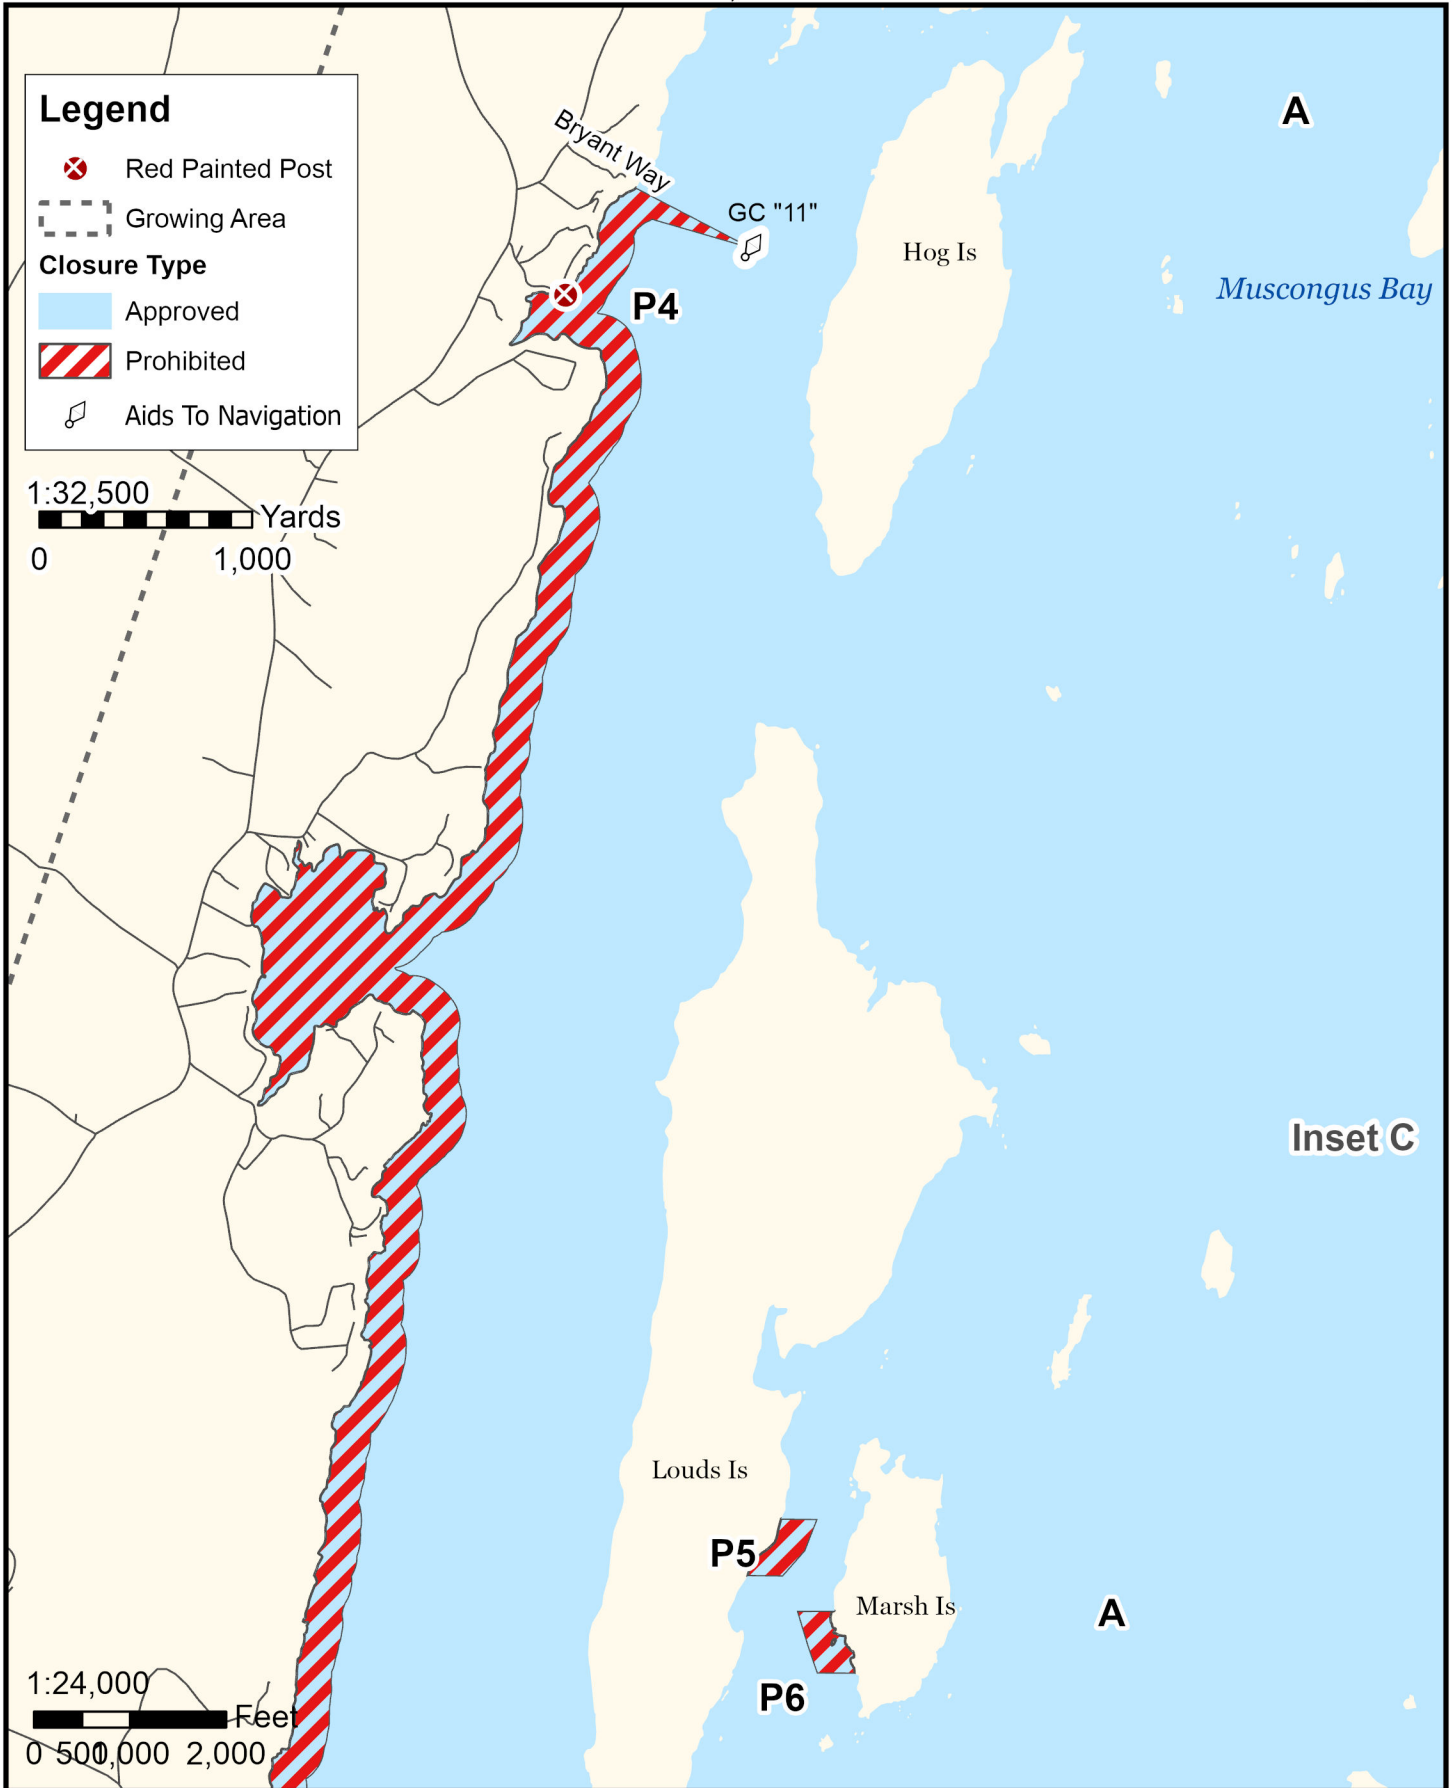

Maine Department of Marine Resources

Growing Area WS, Insets A - C Bremen, Waldoboro, Friendship, Bristol

May 6, 2024

This map is provided as a courtesy. Read the provided legal notice for closure details. Closures are not shown outside of the designated growing area. Maritime navigational aids are for reference only and are not suitable for maritime navigation.

-  Approved
-  Prohibited
-  Conditionally Approved

CA2: This area will CLOSE when rainfall meets or exceeds 1" in a 24 hour period

CA4: This area will close May 1st to Oct 31st

CA5: This area will close July 1st to Nov 30th

This map is provided as a courtesy. Read the provided legal notice for closure details. Closures are not shown outside of the designated growing area. Maritime navigational aids are for reference only and are not suitable for maritime navigation.

Maine Department of Marine Resources

Growing Area WS, Inset C

Bremen, Bristol

May 6, 2024

This map is provided as a courtesy. Read the provided legal notice for closure details. Closures are not shown outside of the designated growing area. Maritime navigational aids are for reference only and are not suitable for maritime navigation.