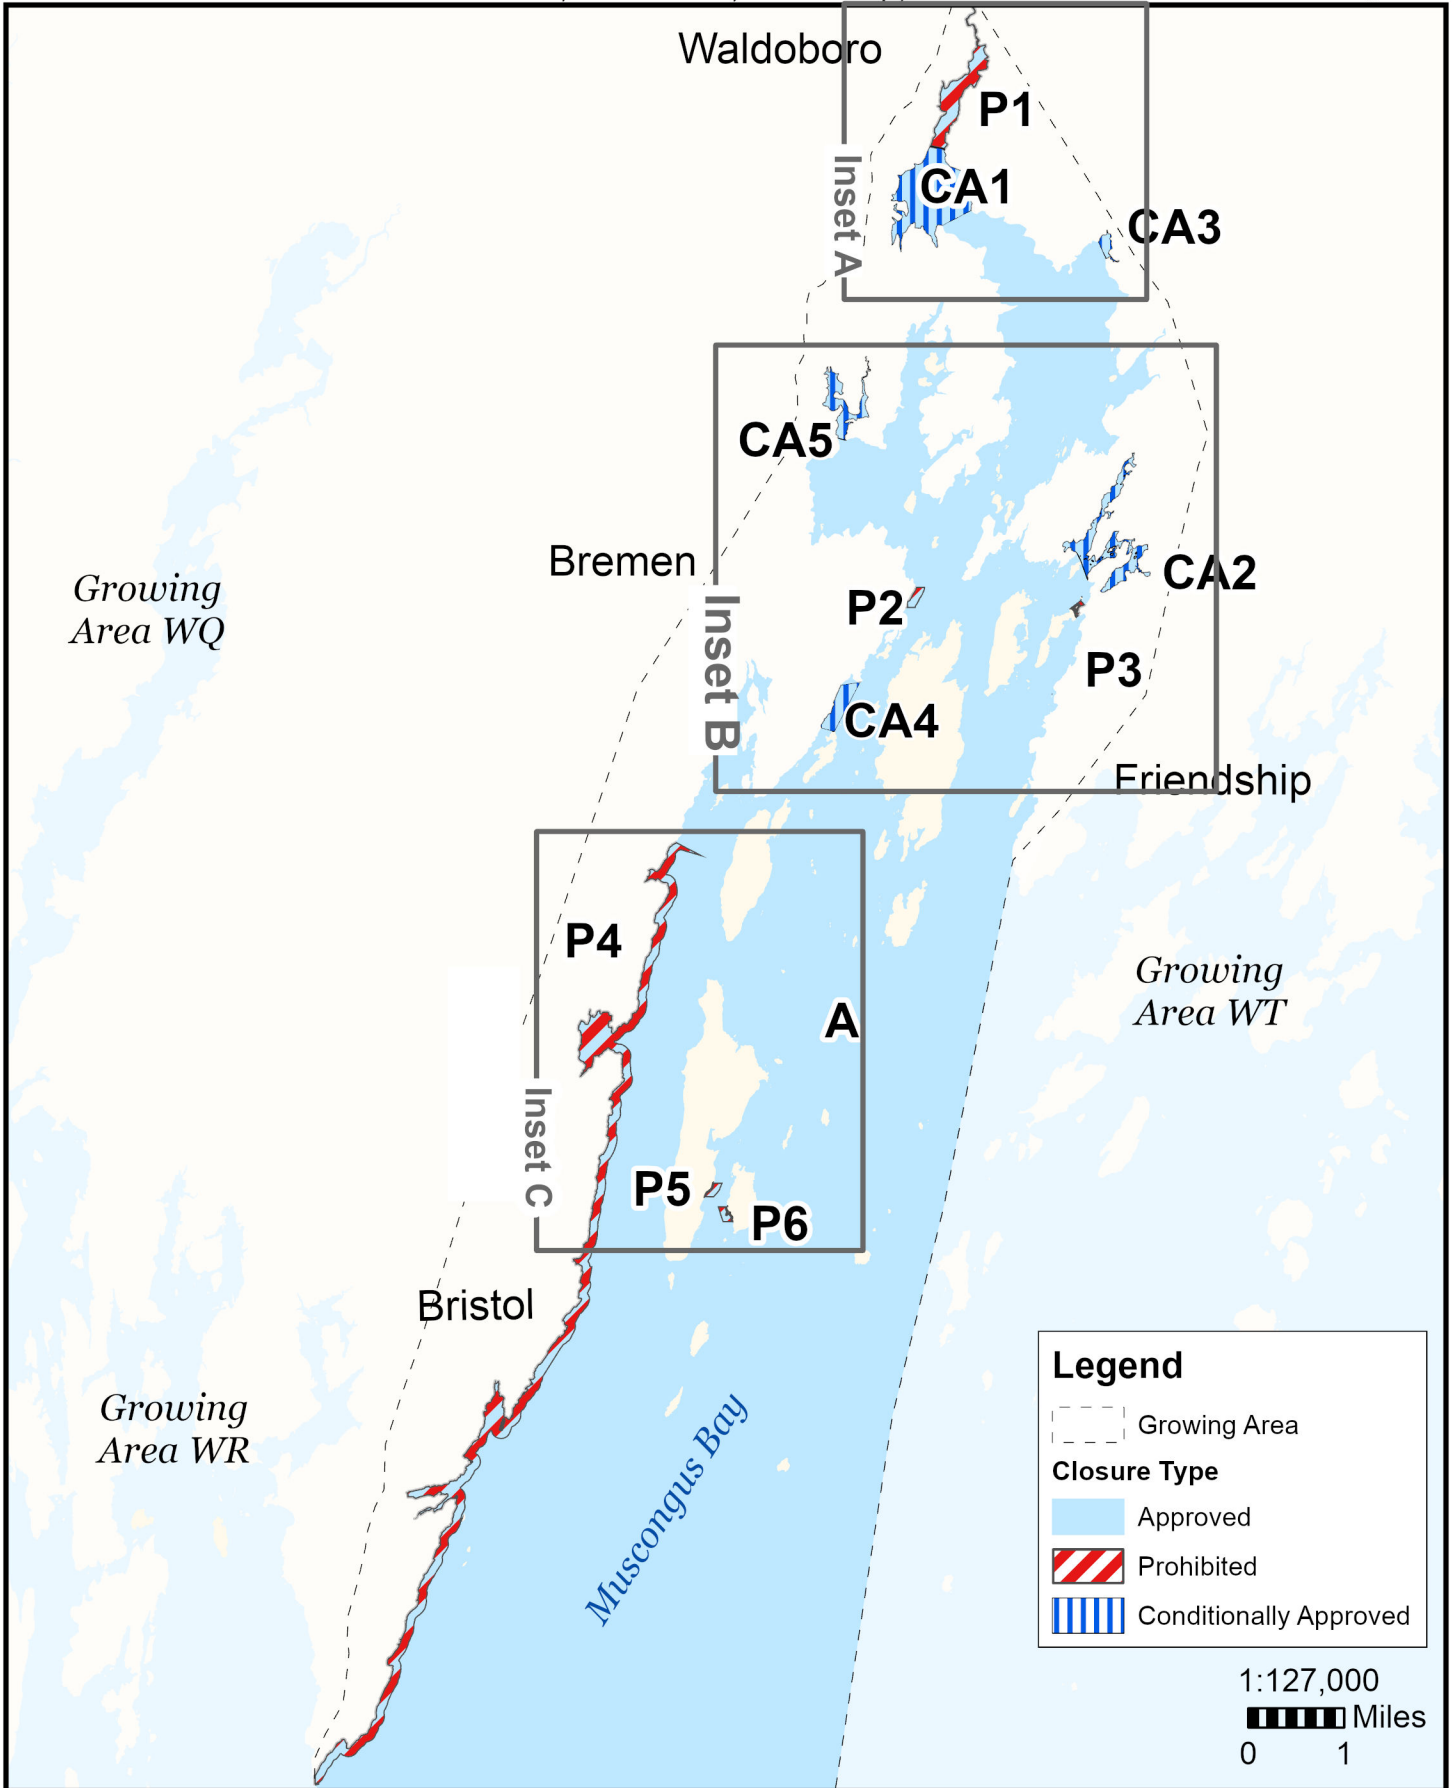

Maine Department of Marine Resources

Growing Area WS, Insets A - C Bremen, Waldoboro, Friendship, Bristol

May 6, 2024

This map is provided as a courtesy. Read the provided legal notice for closure details. Closures are not shown outside of the designated growing area. Maritime navigational aids are for reference only and are not suitable for maritime navigation.

Maine Department of Marine Resources

Growing Area WS, Insets A Waldoboro

May 6, 2024

This map is provided as a courtesy. Read the provided legal notice for closure details. Closures are not shown outside of the designated growing area. Maritime navigational aids are for reference only and are not suitable for maritime navigation.

Maine Department of Marine Resources

Growing Area WS, Inset B

Bremen, Friendship, Waldoboro

May 6, 2024

1:42,188

0 1,000 Yards

Legend

Closure Type