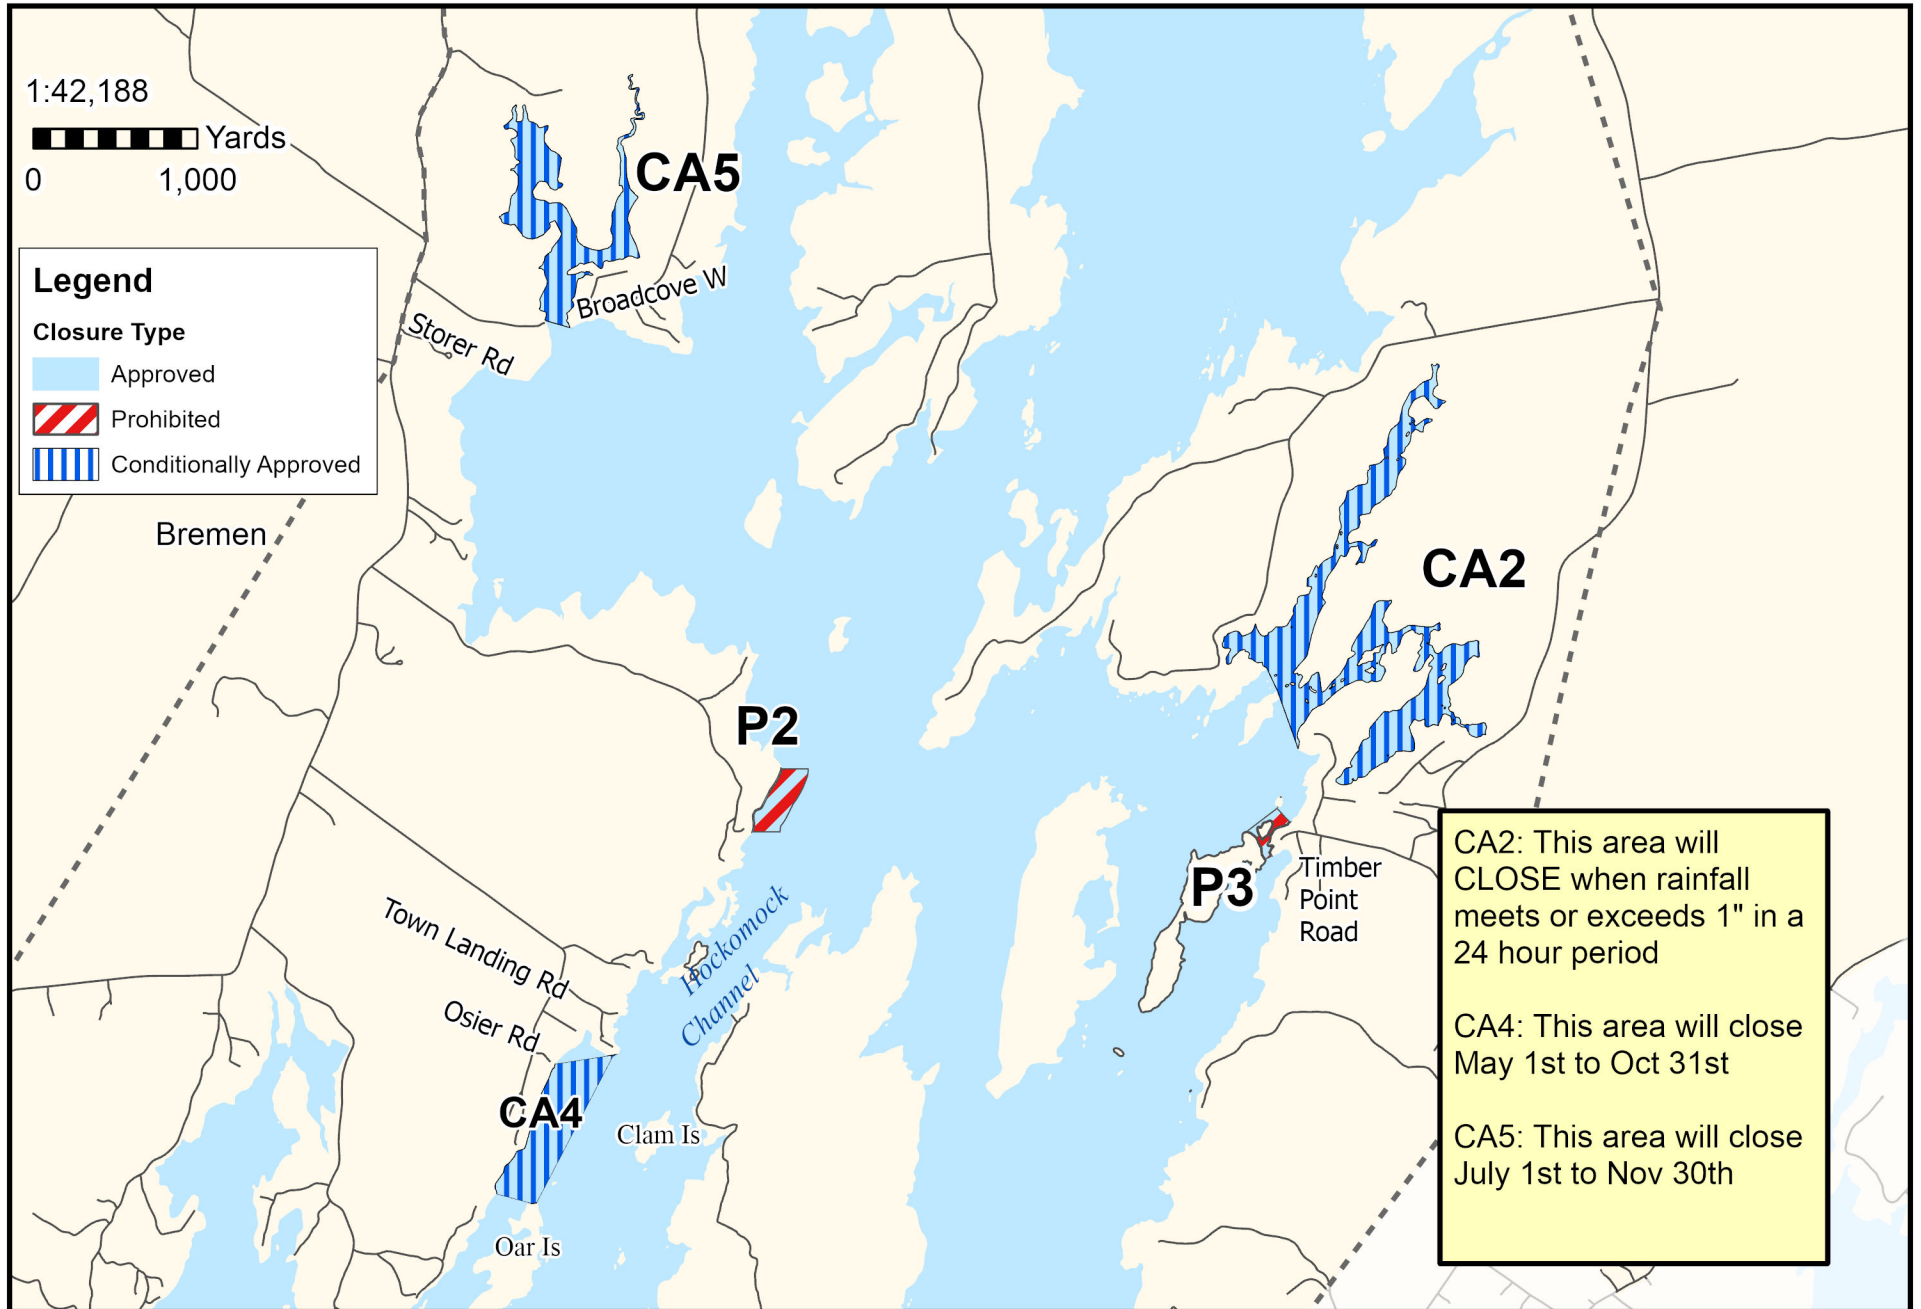

Maine Department of Marine Resources

Growing Area WS, Insets A Waldoboro

May 6, 2024

This map is provided as a courtesy. Read the provided legal notice for closure details. Closures are not shown outside of the designated growing area. Maritime navigational aids are for reference only and are not suitable for maritime navigation.

Maine Department of Marine Resources

Growing Area WS, Inset B

Bremen, Friendship, Waldoboro

May 6, 2024

1:42,188

0 1,000 Yards

Legend

Closure Type

-  Approved
-  Prohibited
-  Conditionally Approved

CA2: This area will CLOSE when rainfall meets or exceeds 1" in a 24 hour period

CA4: This area will close May 1st to Oct 31st

CA5: This area will close July 1st to Nov 30th

This map is provided as a courtesy. Read the provided legal notice for closure details. Closures are not shown outside of the designated growing area. Maritime navigational aids are for reference only and are not suitable for maritime navigation.