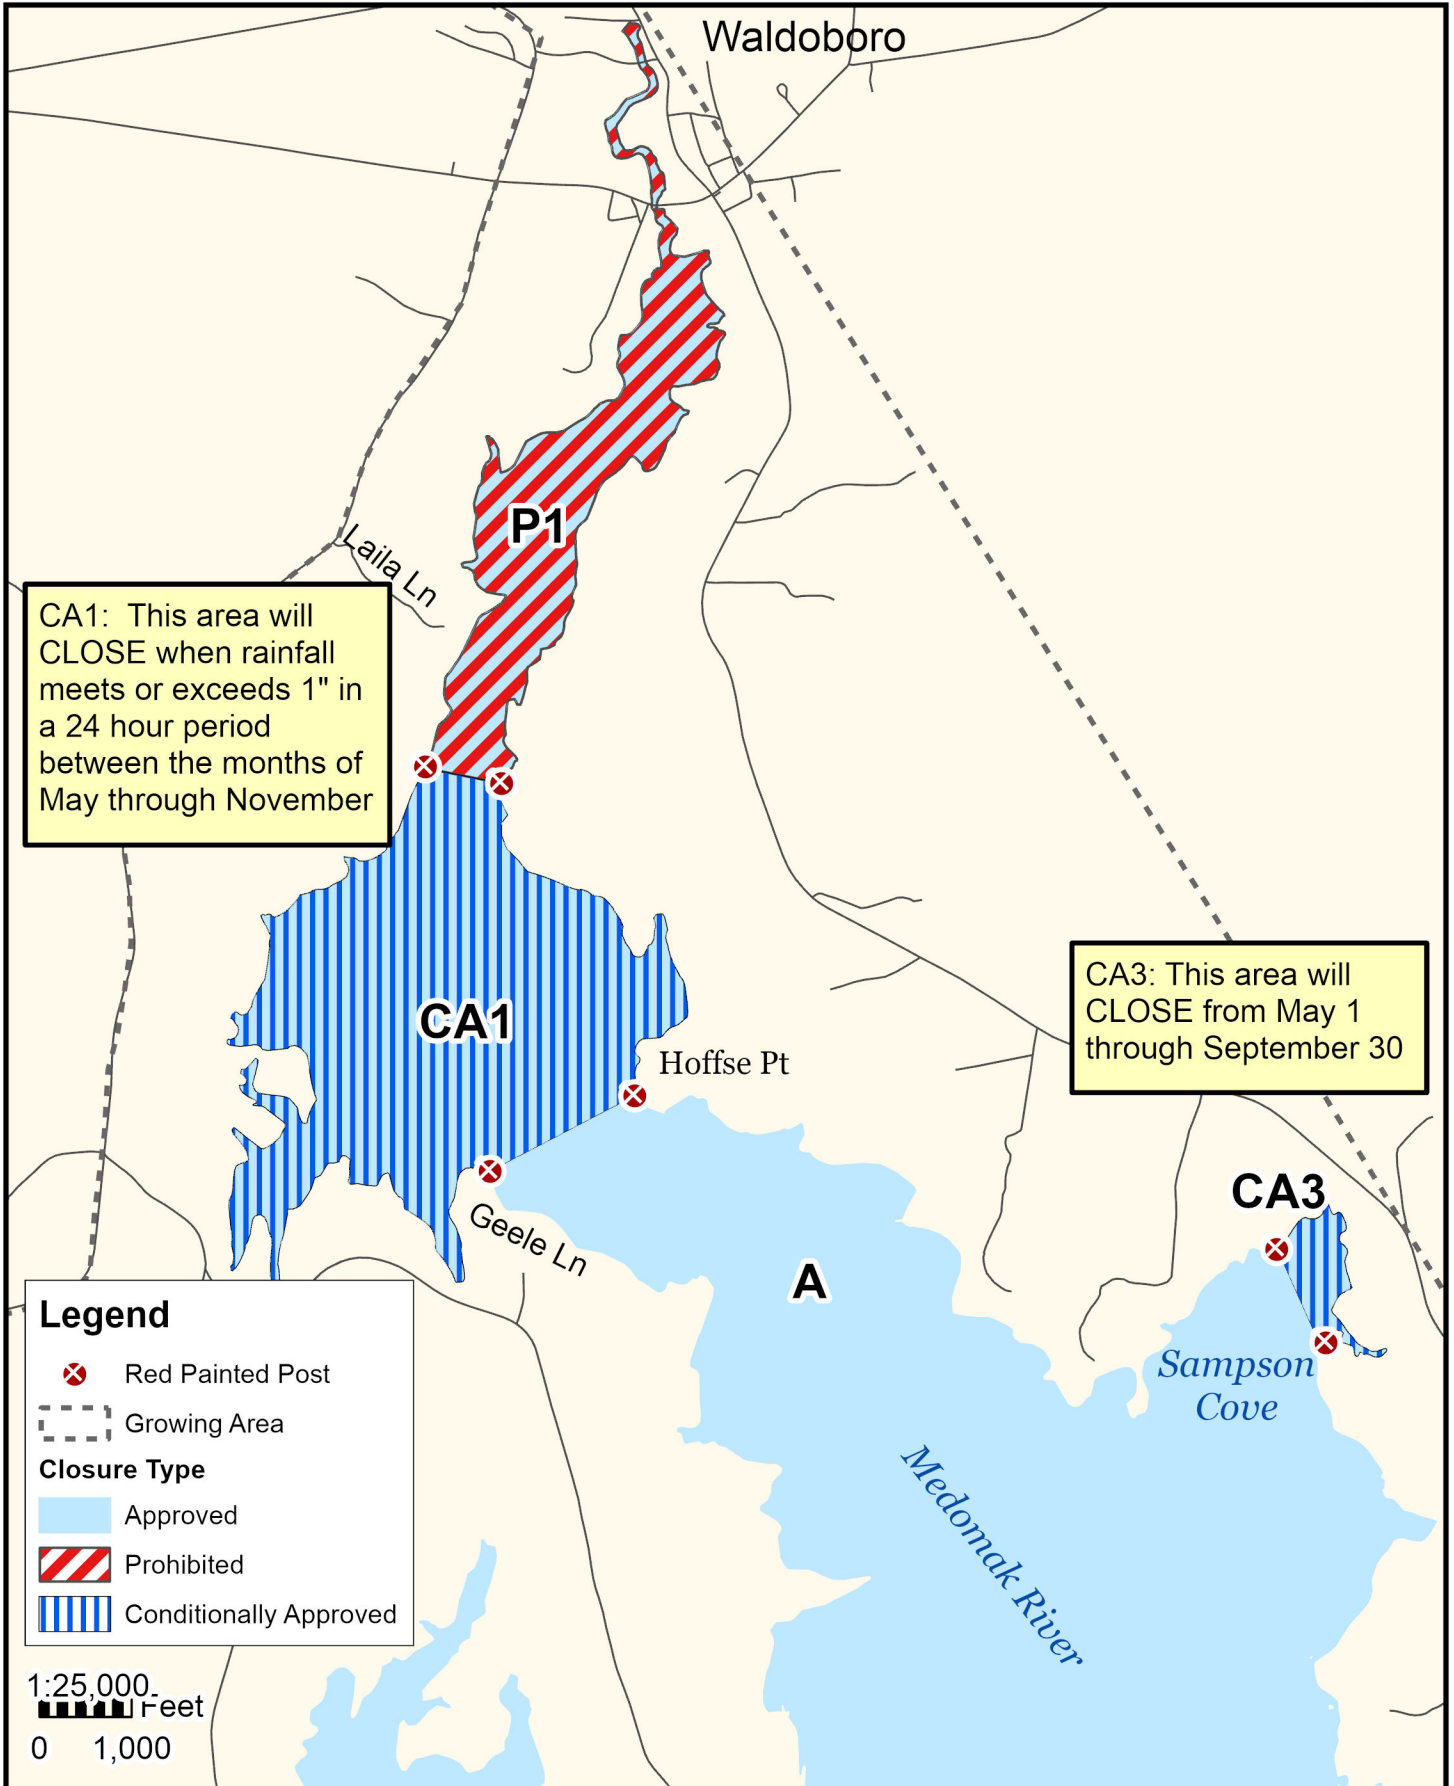

Maine Department of Marine Resources

Growing Area WS, Insets A - C Bremen, Waldoboro, Friendship, Bristol

May 6, 2024

This map is provided as a courtesy. Read the provided legal notice for closure details. Closures are not shown outside of the designated growing area. Maritime navigational aids are for reference only and are not suitable for maritime navigation.

Maine Department of Marine Resources

Growing Area WS, Insets A Waldoboro

May 6, 2024

This map is provided as a courtesy. Read the provided legal notice for closure details. Closures are not shown outside of the designated growing area. Maritime navigational aids are for reference only and are not suitable for maritime navigation.

Maine Department of Marine Resources

Growing Area WS, Inset B

Bremen, Friendship, Waldoboro

May 6, 2024

1:42,188

0 1,000 Yards

Legend

Closure Type

-  Approved
-  Prohibited
-  Conditionally Approved

CA2: This area will CLOSE when rainfall meets or exceeds 1" in a 24 hour period

CA4: This area will close May 1st to Oct 31st

CA5: This area will close July 1st to Nov 30th