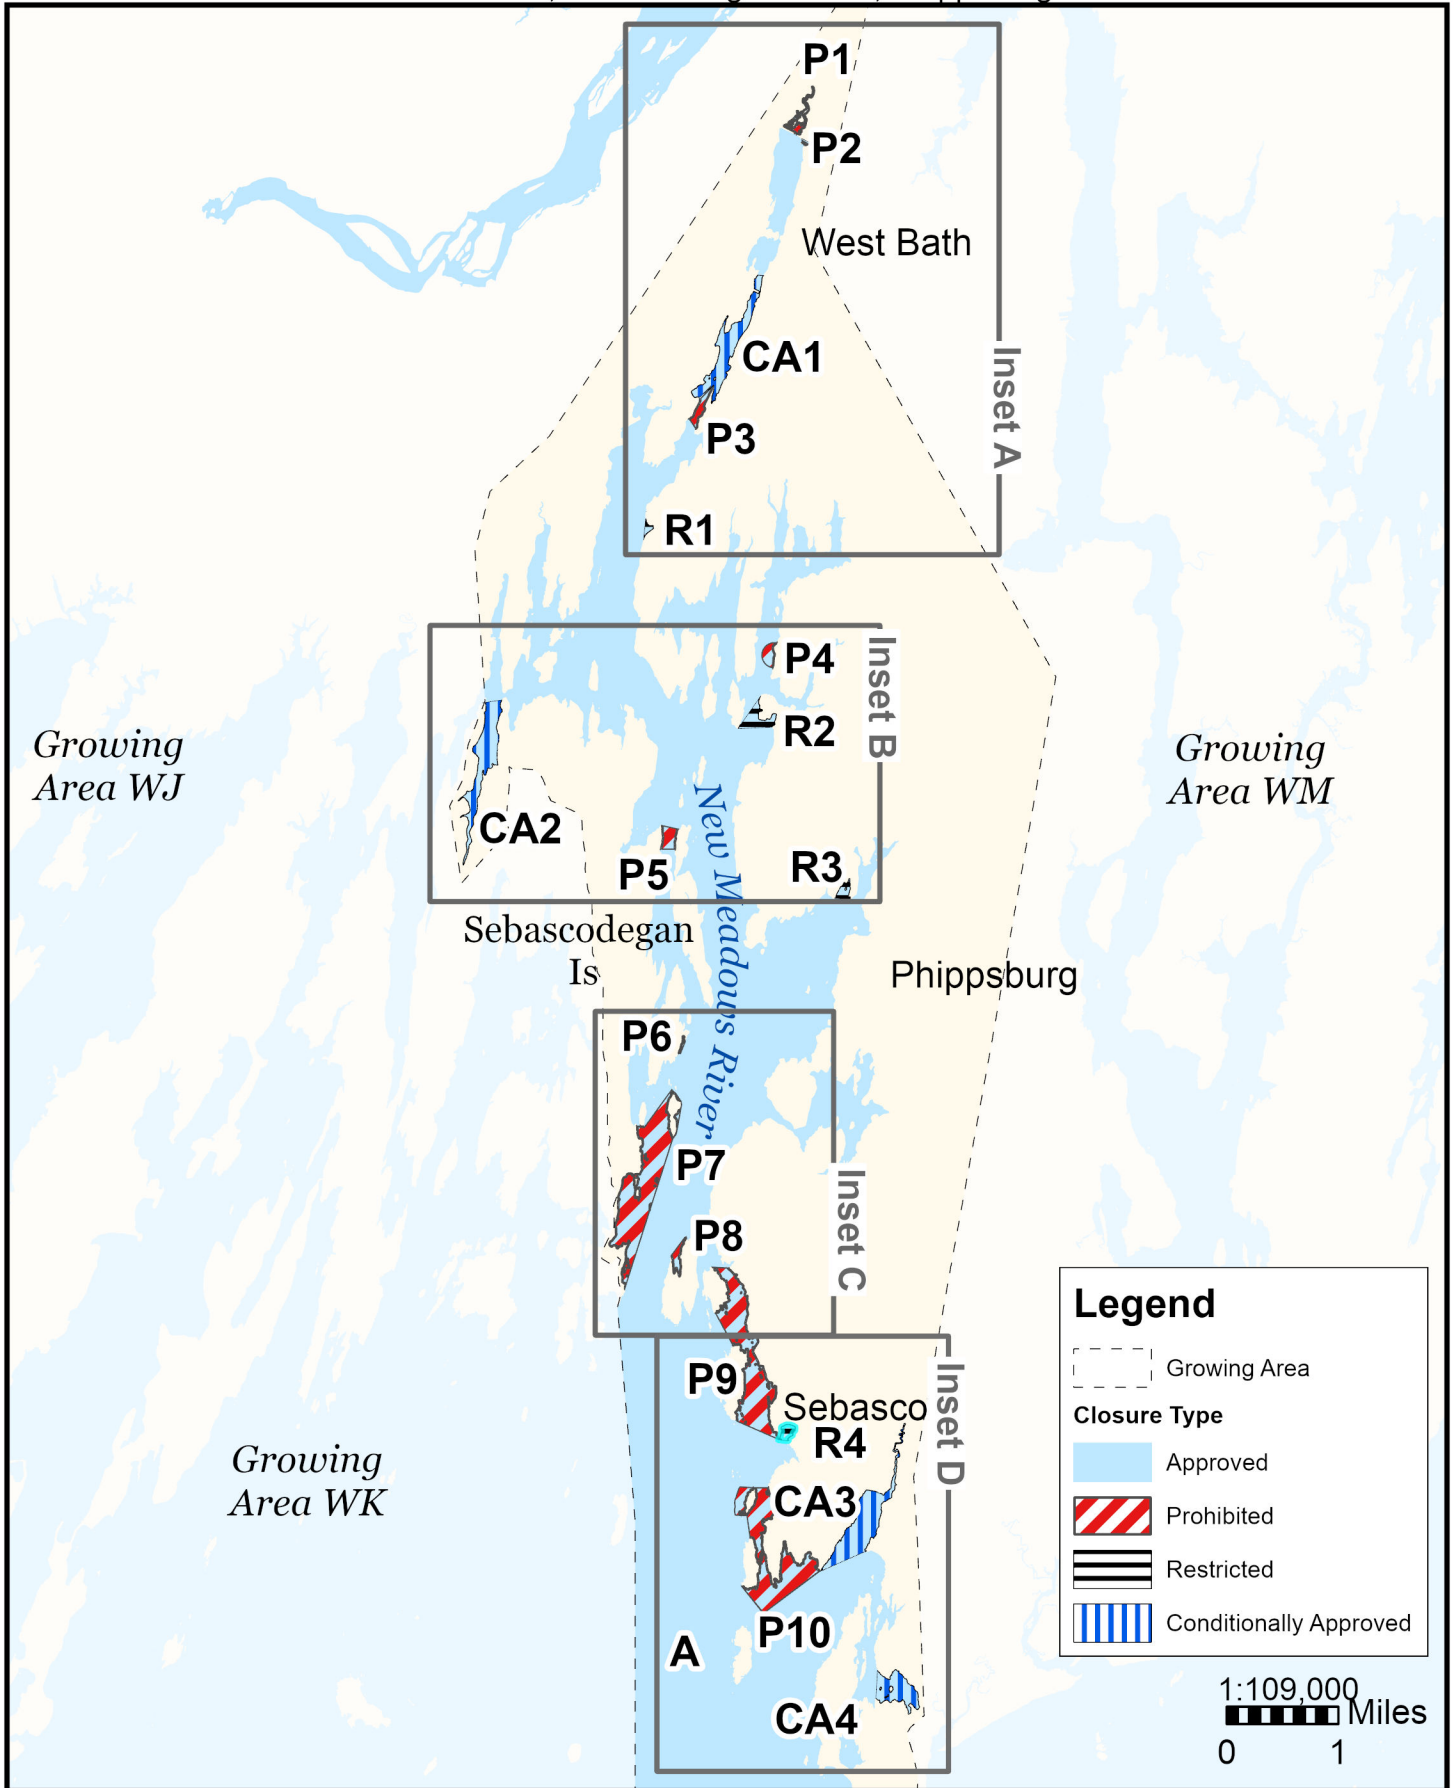

Maine Department of Marine Resources

Growing Area WL, Insets A - D

West Bath, Sebascodogan Island, Phippsburg

8/23/23

This map is provided as a courtesy. Read the provided legal notice for closure details. Closures are not shown outside of the designated growing area. Maritime navigational aids are for reference only and are not suitable for maritime navigation.

Maine Department of Marine Resources

Growing Area WL, Inset A

8/23/23

Brunswick, West Bath

This map is provided as a courtesy. Read the provided legal notice for closure details. Closures are not shown outside of the designated growing area. Maritime navigational aids are for reference only and are not suitable for maritime navigation.

Maine Department of Marine Resources

Growing Area WL, Inset B

8/23/23

West Bath, Sebascodagan Island

This map is provided as a courtesy. Read the provided legal notice for closure details. Closures are not shown outside of the designated growing area. Maritime navigational aids are for reference only and are not suitable for maritime navigation.

Maine Department of Marine Resources

Growing Area WL, Inset C

8/23/23

Harpswell, Phippsburg

This map is provided as a courtesy. Read the provided legal notice for closure details. Closures are not shown outside of the designated growing area. Maritime navigational aids are for reference only and are not suitable for maritime navigation.