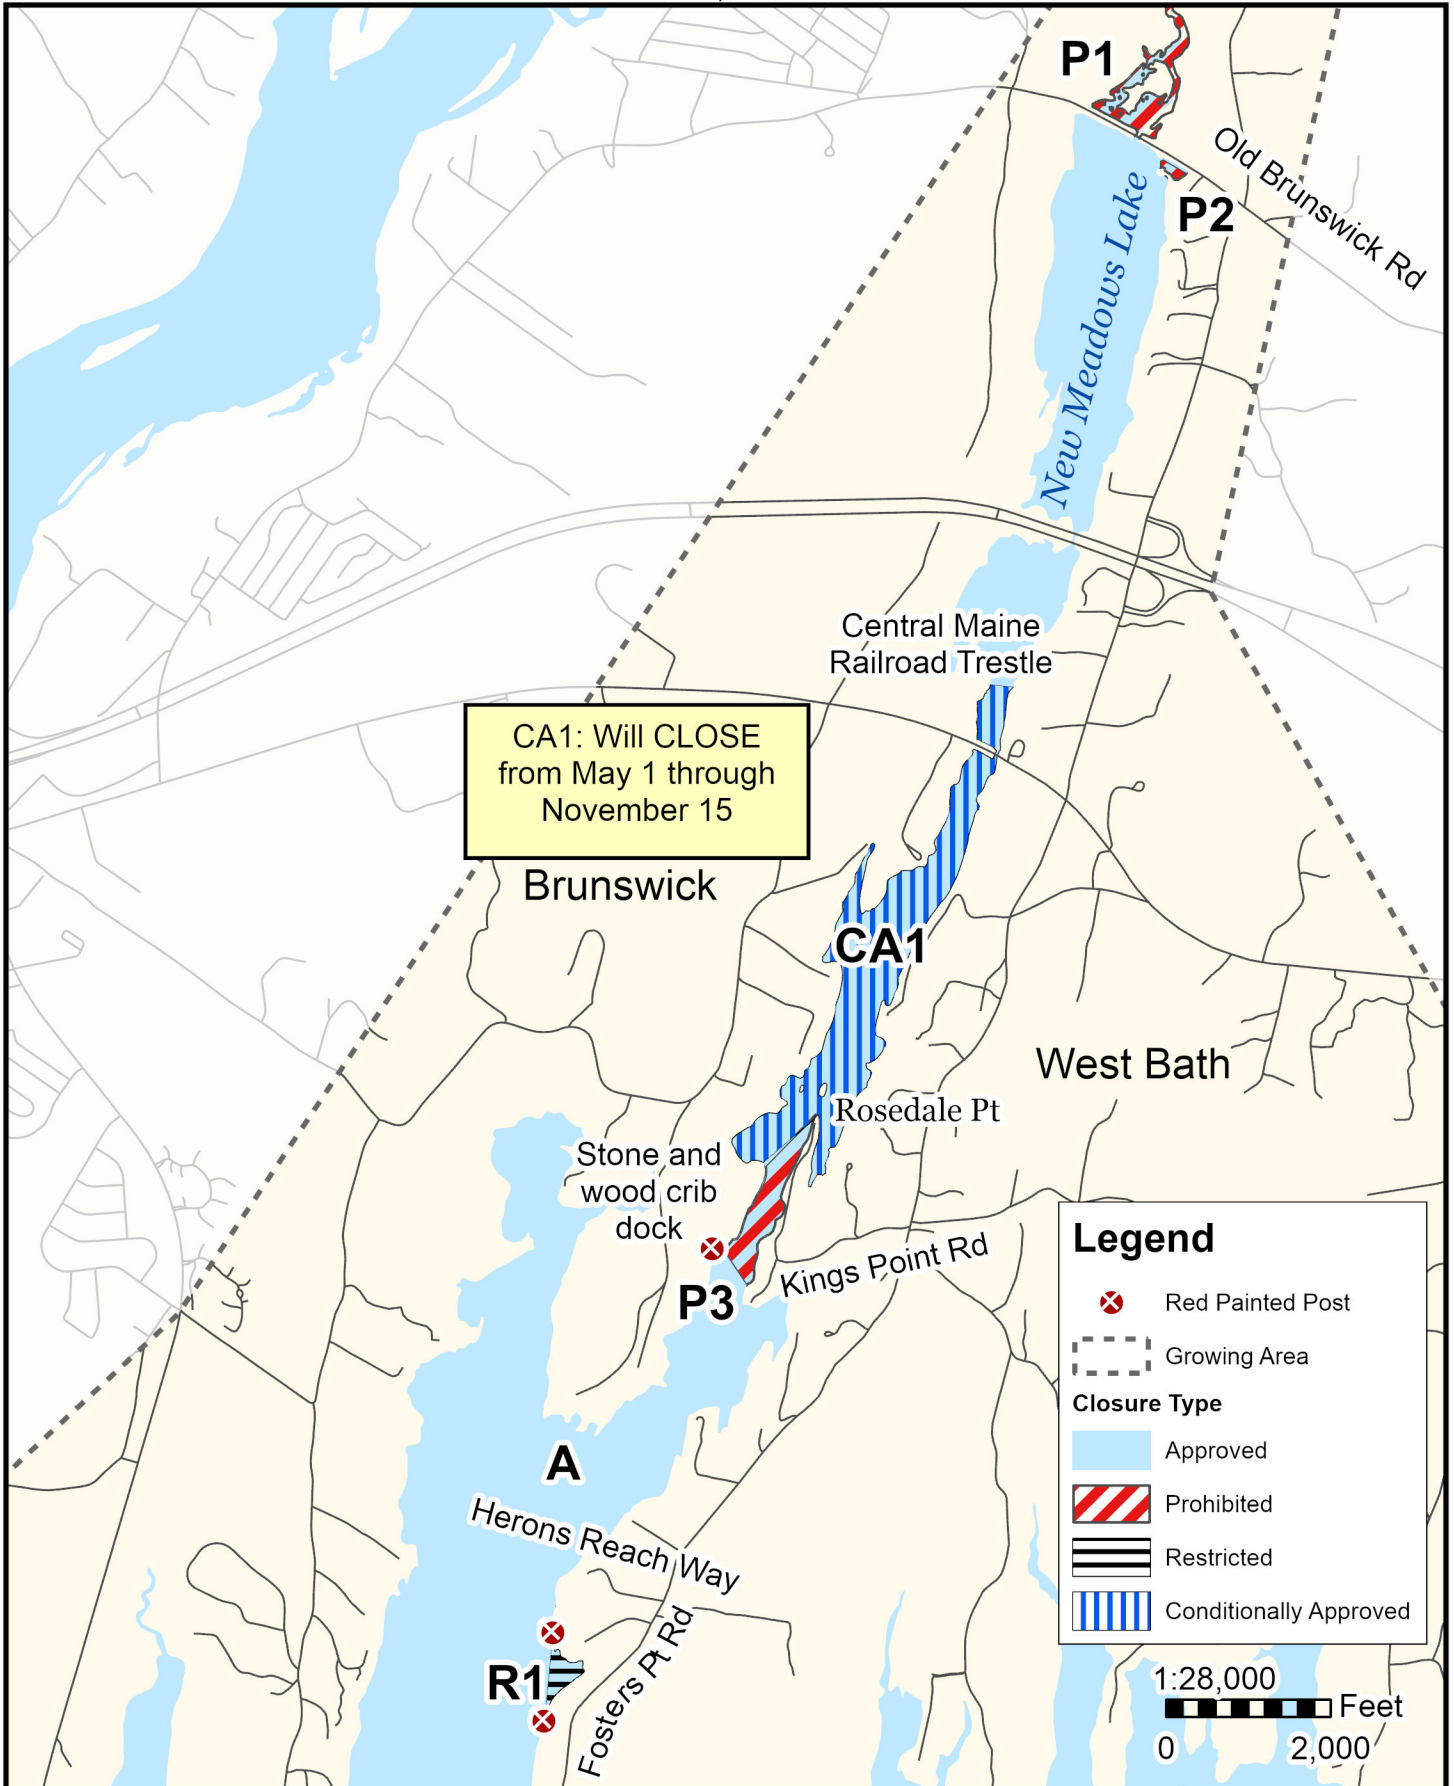

Maine Department of Marine Resources

Growing Area WL, Insets A - D

West Bath, Sebascodogan Island, Phippsburg

8/23/23

This map is provided as a courtesy. Read the provided legal notice for closure details. Closures are not shown outside of the designated growing area. Maritime navigational aids are for reference only and are not suitable for maritime navigation.

Maine Department of Marine Resources

Growing Area WL, Inset A

8/23/23

Brunswick, West Bath

This map is provided as a courtesy. Read the provided legal notice for closure details. Closures are not shown outside of the designated growing area. Maritime navigational aids are for reference only and are not suitable for maritime navigation.

Maine Department of Marine Resources

Growing Area WL, Inset B

8/23/23

West Bath, Sebascodagan Island

This map is provided as a courtesy. Read the provided legal notice for closure details. Closures are not shown outside of the designated growing area. Maritime navigational aids are for reference only and are not suitable for maritime navigation.

Maine Department of Marine Resources

Growing Area WL, Inset C

8/23/23

Harpswell, Phippsburg

This map is provided as a courtesy. Read the provided legal notice for closure details. Closures are not shown outside of the designated growing area. Maritime navigational aids are for reference only and are not suitable for maritime navigation.