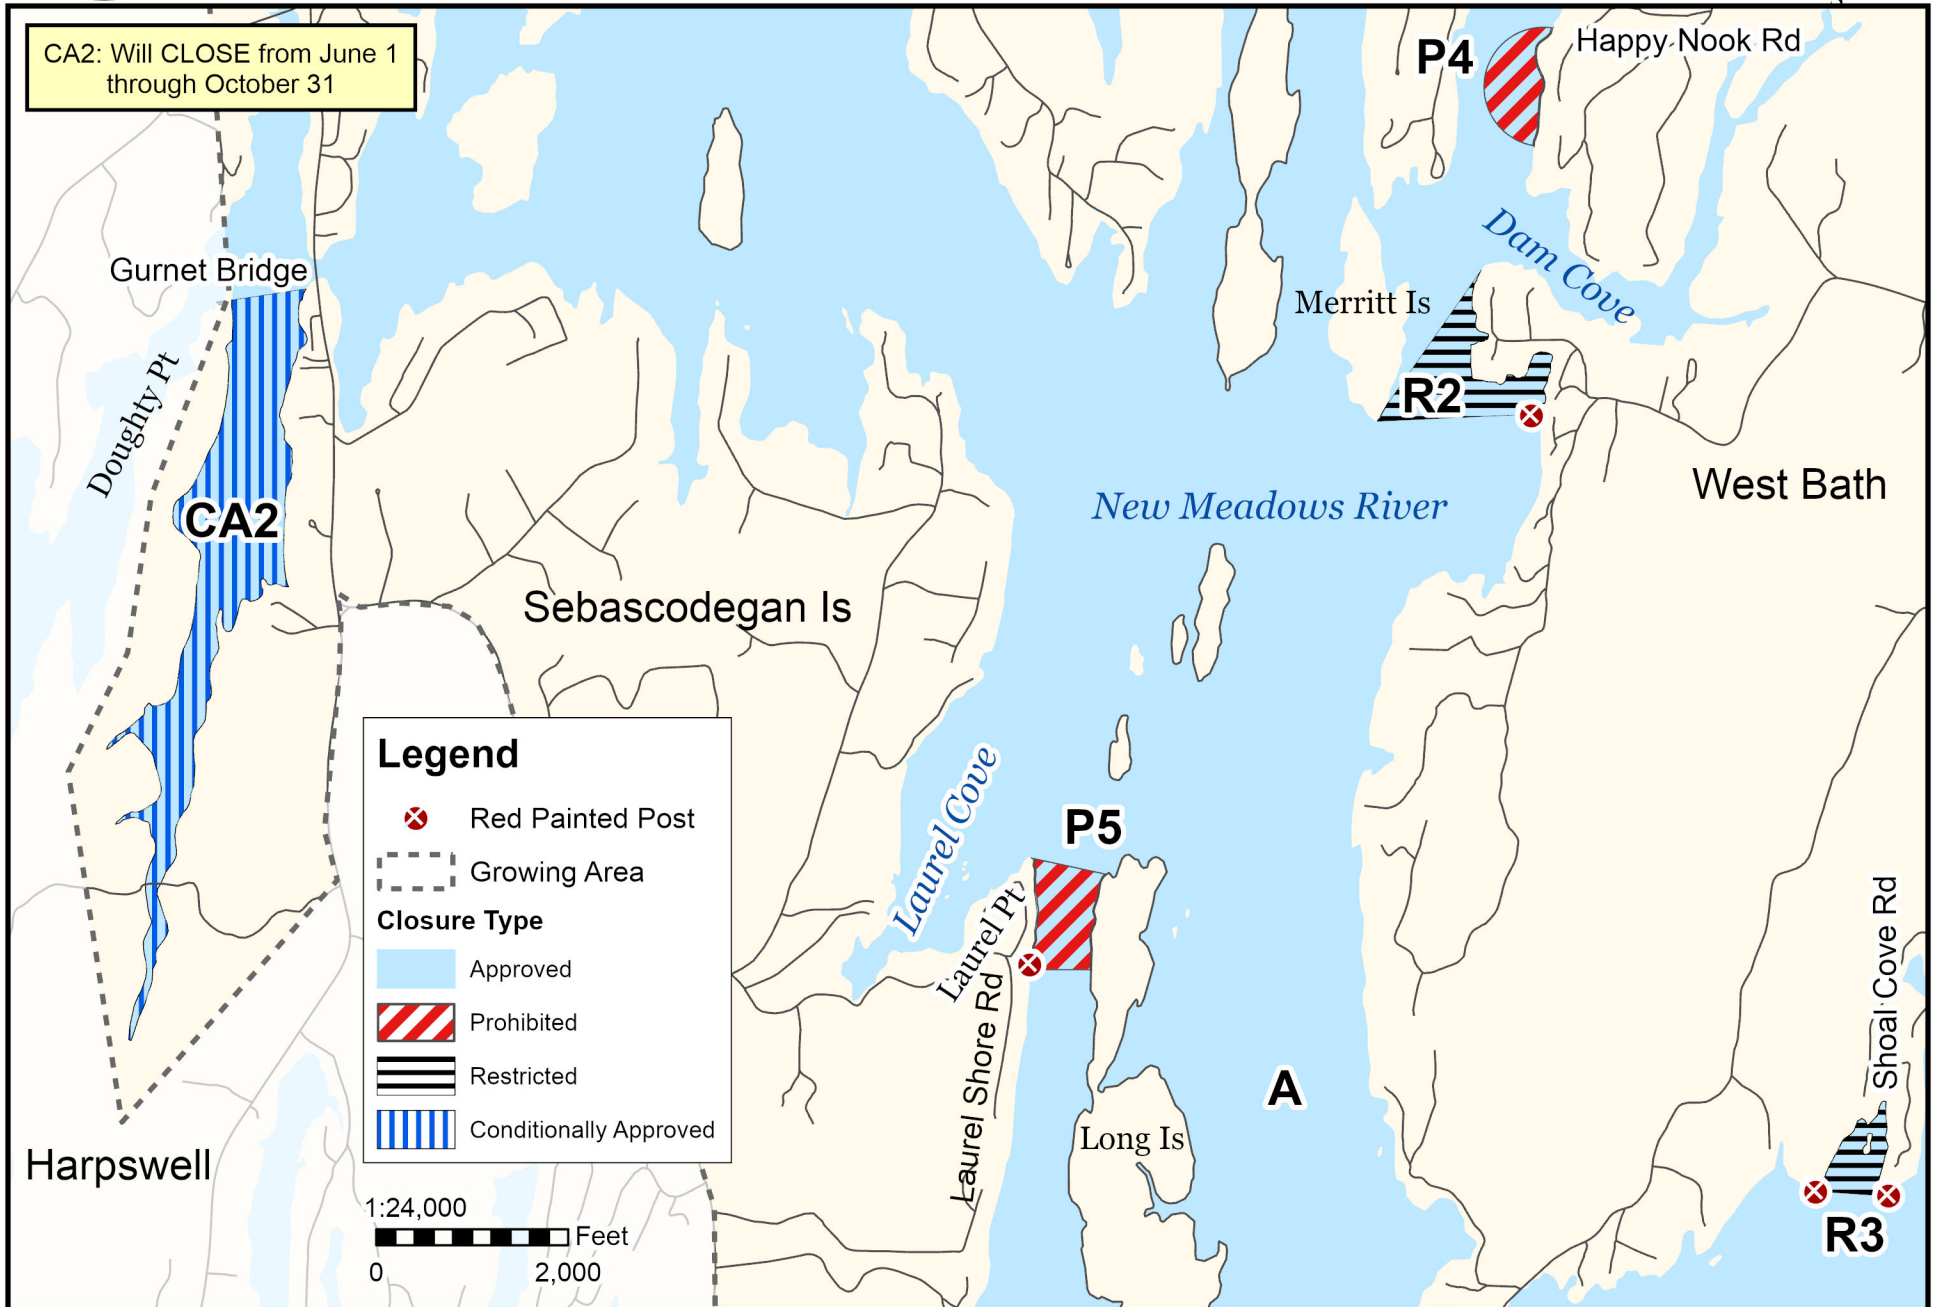

Maine Department of Marine Resources

Growing Area WL, Insets A - D

West Bath, Sebascodogan Island, Phippsburg

8/23/23

This map is provided as a courtesy. Read the provided legal notice for closure details. Closures are not shown outside of the designated growing area. Maritime navigational aids are for reference only and are not suitable for maritime navigation.

Maine Department of Marine Resources

Growing Area WL, Inset A

8/23/23

Brunswick, West Bath

This map is provided as a courtesy. Read the provided legal notice for closure details. Closures are not shown outside of the designated growing area. Maritime navigational aids are for reference only and are not suitable for maritime navigation.

Maine Department of Marine Resources

Growing Area WL, Inset B

8/23/23

West Bath, Sebascodagan Island

This map is provided as a courtesy. Read the provided legal notice for closure details. Closures are not shown outside of the designated growing area. Maritime navigational aids are for reference only and are not suitable for maritime navigation.

Maine Department of Marine Resources

Growing Area WL, Inset C

8/23/23

Harpswell, Phippsburg

This map is provided as a courtesy. Read the provided legal notice for closure details. Closures are not shown outside of the designated growing area. Maritime navigational aids are for reference only and are not suitable for maritime navigation.