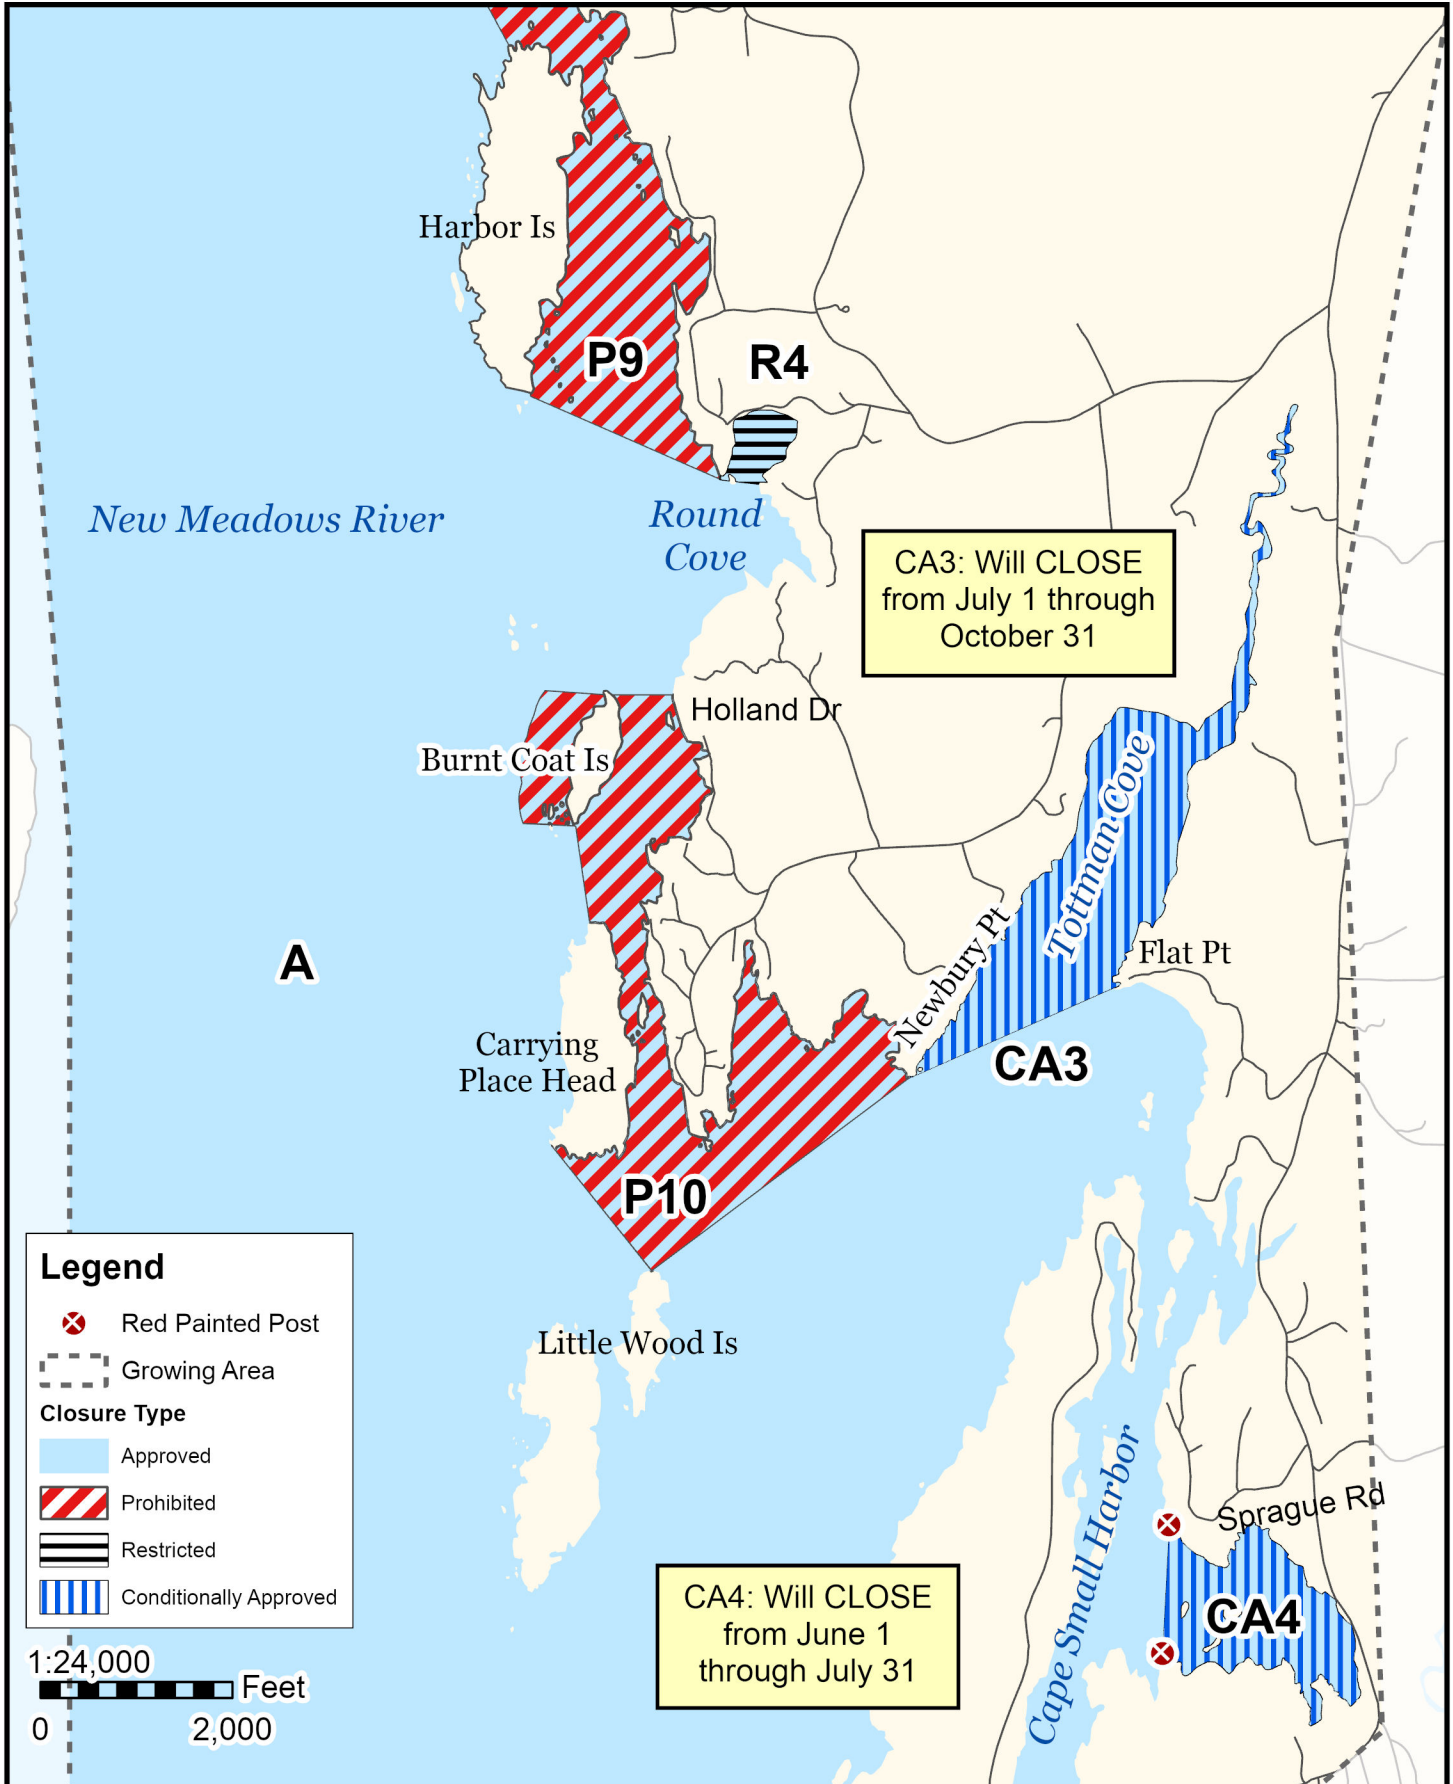

Maine Department of Marine Resources

Growing Area WL, Inset A

8/23/23

Brunswick, West Bath

This map is provided as a courtesy. Read the provided legal notice for closure details. Closures are not shown outside of the designated growing area. Maritime navigational aids are for reference only and are not suitable for maritime navigation.

Maine Department of Marine Resources

Growing Area WL, Inset B

8/23/23

West Bath, Sebascodagan Island

This map is provided as a courtesy. Read the provided legal notice for closure details. Closures are not shown outside of the designated growing area. Maritime navigational aids are for reference only and are not suitable for maritime navigation.

Maine Department of Marine Resources

Growing Area WL, Inset C

8/23/23

Harpswell, Phippsburg

This map is provided as a courtesy. Read the provided legal notice for closure details. Closures are not shown outside of the designated growing area. Maritime navigational aids are for reference only and are not suitable for maritime navigation.

Maine Department of Marine Resources

Growing Area WL, Inset D

Phippsburg

8/23/23

This map is provided as a courtesy. Read the provided legal notice for closure details. Closures are not shown outside of the designated growing area. Maritime navigational aids are for reference only and are not suitable for maritime navigation.