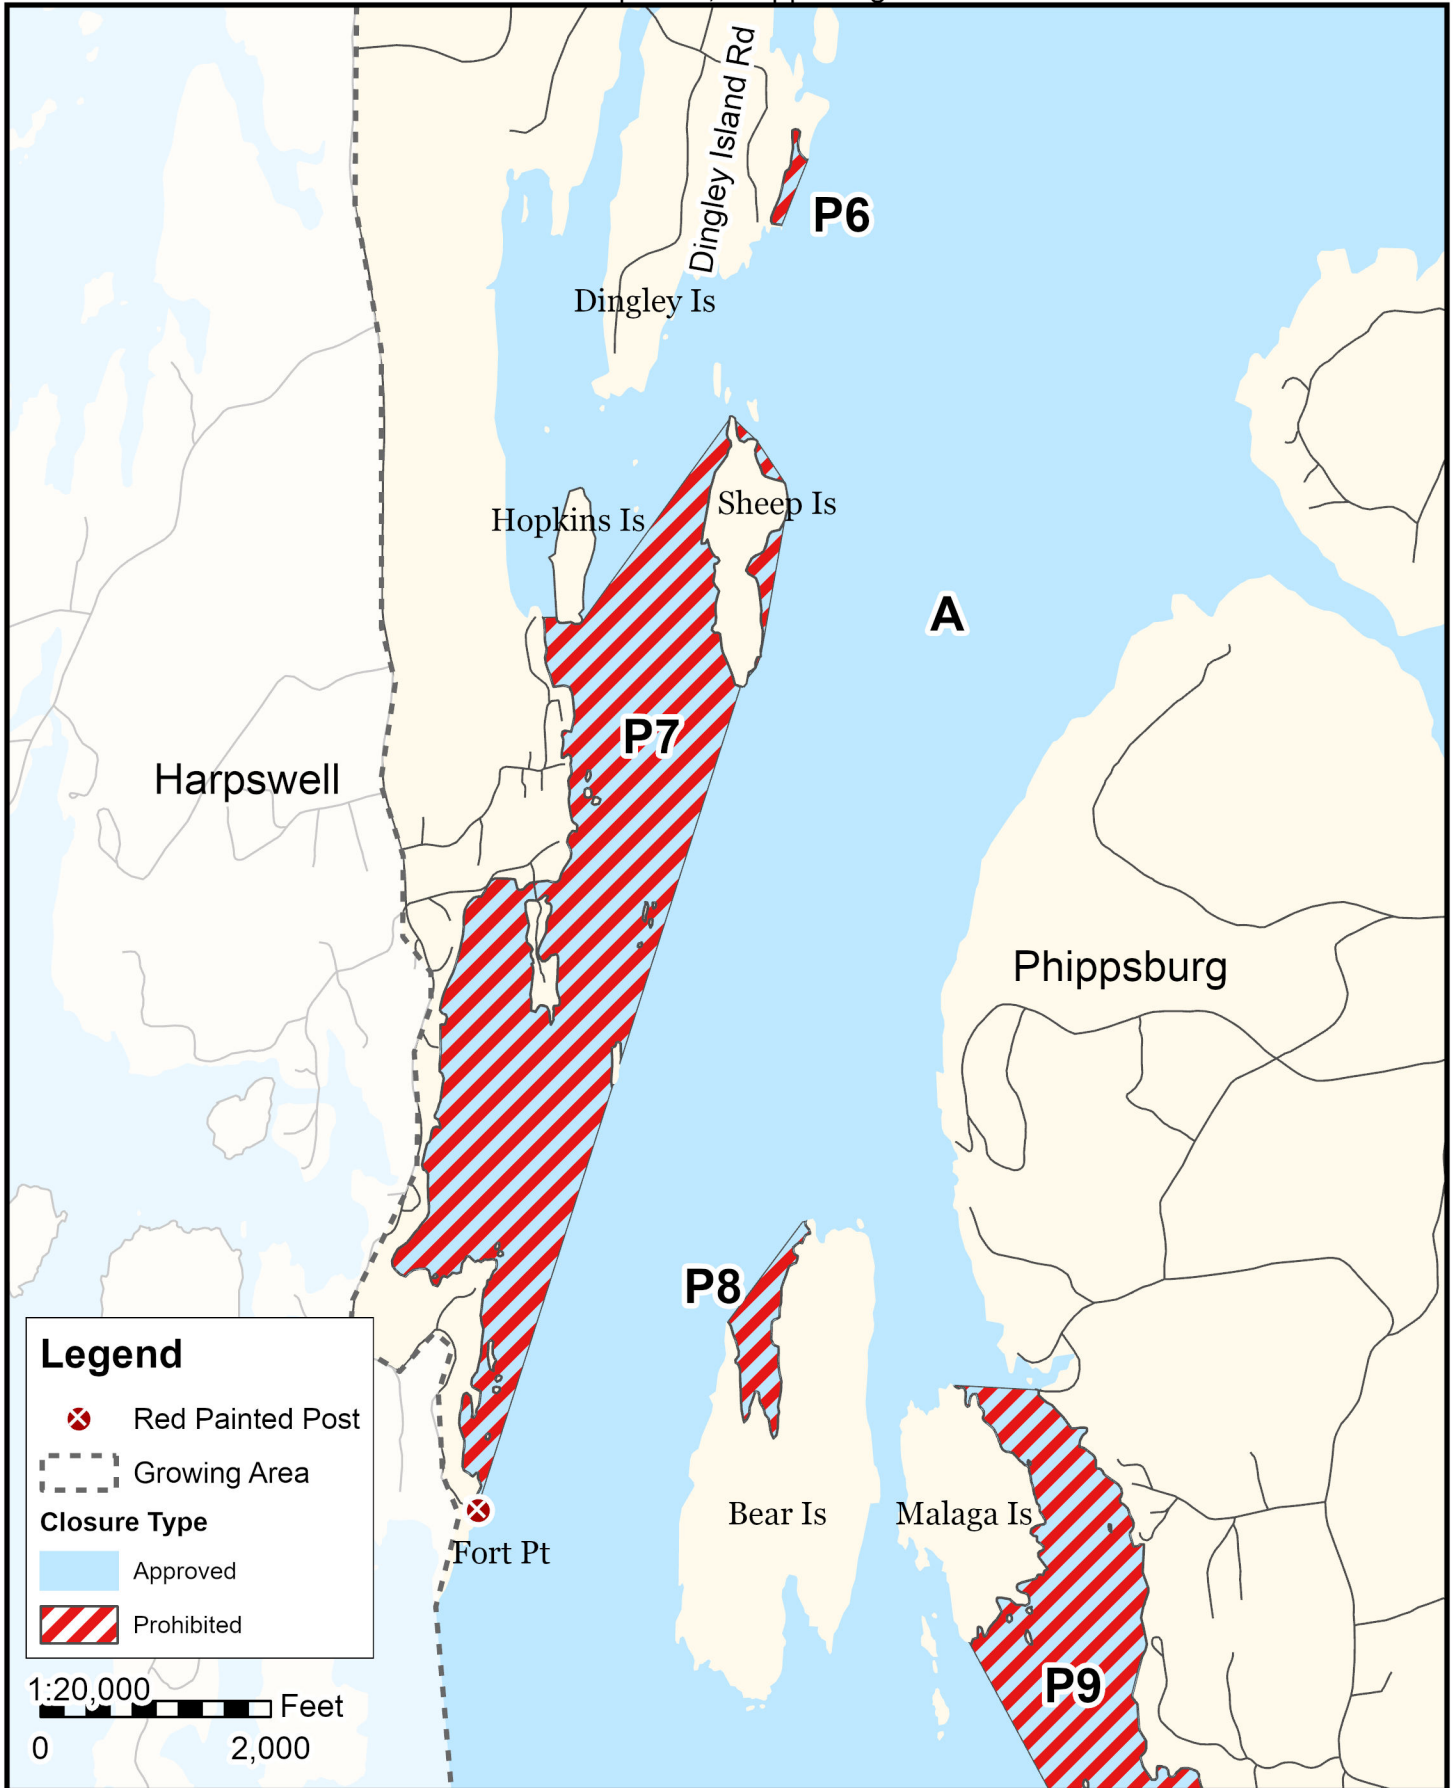

Maine Department of Marine Resources

Growing Area WL, Insets A - D

West Bath, Sebascodogan Island, Phippsburg

8/23/23

This map is provided as a courtesy. Read the provided legal notice for closure details. Closures are not shown outside of the designated growing area. Maritime navigational aids are for reference only and are not suitable for maritime navigation.

Maine Department of Marine Resources

Growing Area WL, Inset A

8/23/23

Brunswick, West Bath

This map is provided as a courtesy. Read the provided legal notice for closure details. Closures are not shown outside of the designated growing area. Maritime navigational aids are for reference only and are not suitable for maritime navigation.

Maine Department of Marine Resources

Growing Area WL, Inset B

8/23/23

West Bath, Sebascodagan Island

This map is provided as a courtesy. Read the provided legal notice for closure details. Closures are not shown outside of the designated growing area. Maritime navigational aids are for reference only and are not suitable for maritime navigation.

Maine Department of Marine Resources

Growing Area WL, Inset C

8/23/23

Harpswell, Phippsburg

This map is provided as a courtesy. Read the provided legal notice for closure details. Closures are not shown outside of the designated growing area. Maritime navigational aids are for reference only and are not suitable for maritime navigation.