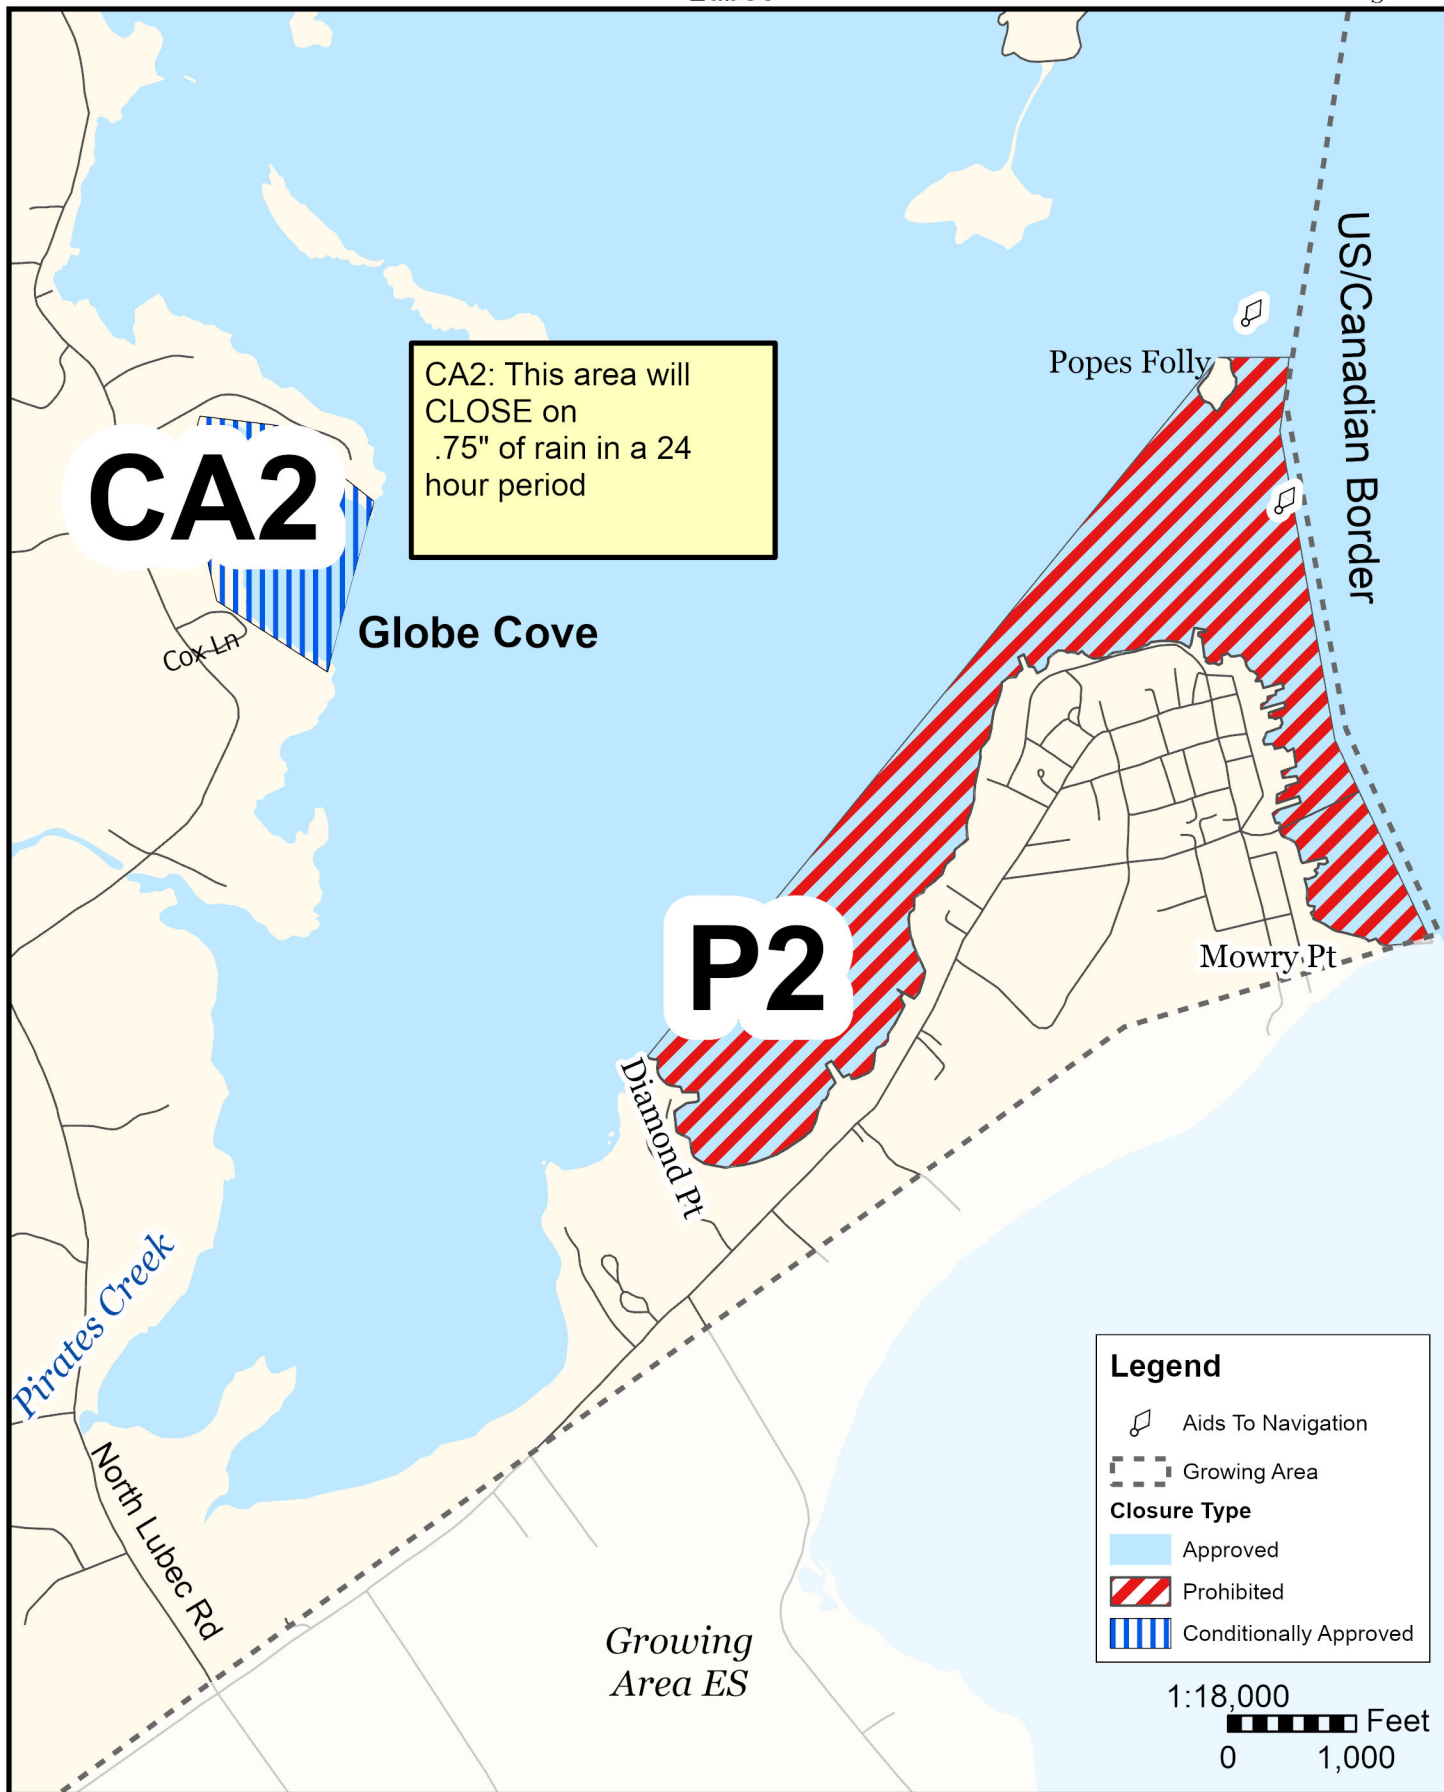

Maine Department of Marine Resources

Growing Area ET, Insets A - D

May 23, 2024

Pembroke, Dennysville, Perry, Edmunds, Trescott Twp, Eastport,

This map is provided as a courtesy. Read the provided legal notice for closure details. Closures are not shown outside of the designated growing area. Maritime navigational aids are for reference only and are not suitable for maritime navigation.

Maine Department of Marine Resources

Growing Area ET, Inset A

May 23, 2024

Trescott Twp, Eastport,

This map is provided as a courtesy. Read the provided legal notice for closure details. Closures are not shown outside of the designated growing area. Maritime navigational aids are for reference only and are not suitable for maritime navigation.

Maine Department of Marine Resources

Growing Area ET, Inset B

Dennysville, Pembroke

May 23, 2024

This map is provided as a courtesy. Read the provided legal notice for closure details. Closures are not shown outside of the designated growing area. Maritime navigational aids are for reference only and are not suitable for maritime navigation.

Maine Department of Marine Resources

Growing Area ET, Inset C

May 23, 2024

Lubec

This map is provided as a courtesy. Read the provided legal notice for closure details. Closures are not shown outside of the designated growing area. Maritime navigational aids are for reference only and are not suitable for maritime navigation.