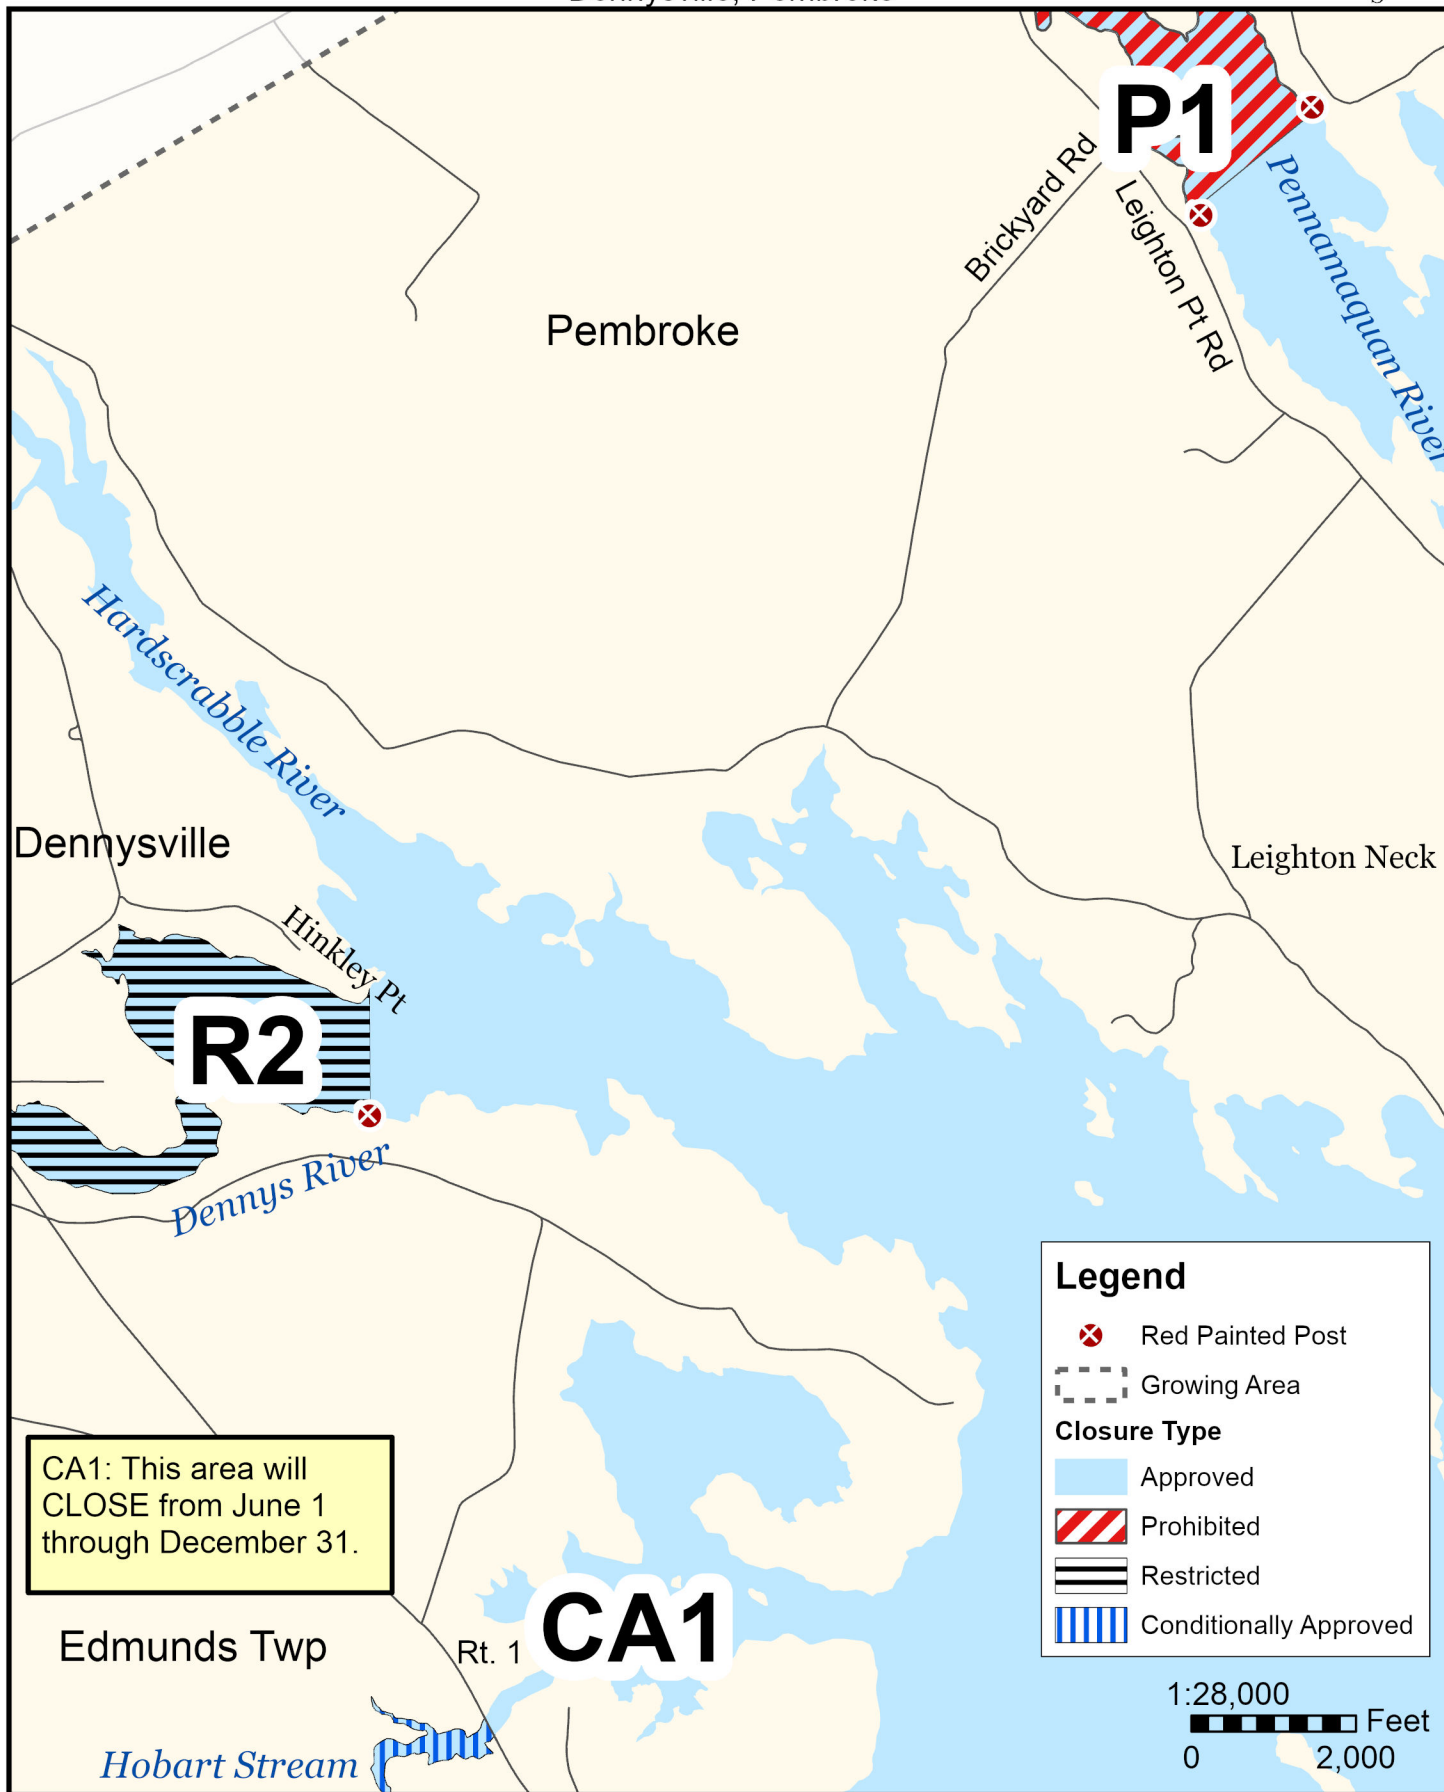

Maine Department of Marine Resources

Growing Area ET, Insets A - D

May 23, 2024

Pembroke, Dennysville, Perry, Edmunds, Trescott Twp, Eastport,

This map is provided as a courtesy. Read the provided legal notice for closure details. Closures are not shown outside of the designated growing area. Maritime navigational aids are for reference only and are not suitable for maritime navigation.

Maine Department of Marine Resources

Growing Area ET, Inset A

May 23, 2024

Trescott Twp, Eastport,

This map is provided as a courtesy. Read the provided legal notice for closure details. Closures are not shown outside of the designated growing area. Maritime navigational aids are for reference only and are not suitable for maritime navigation.

Maine Department of Marine Resources

Growing Area ET, Inset B

Dennysville, Pembroke

May 23, 2024

This map is provided as a courtesy. Read the provided legal notice for closure details. Closures are not shown outside of the designated growing area. Maritime navigational aids are for reference only and are not suitable for maritime navigation.

Maine Department of Marine Resources

Growing Area ET, Inset C

May 23, 2024

Lubec

This map is provided as a courtesy. Read the provided legal notice for closure details. Closures are not shown outside of the designated growing area. Maritime navigational aids are for reference only and are not suitable for maritime navigation.