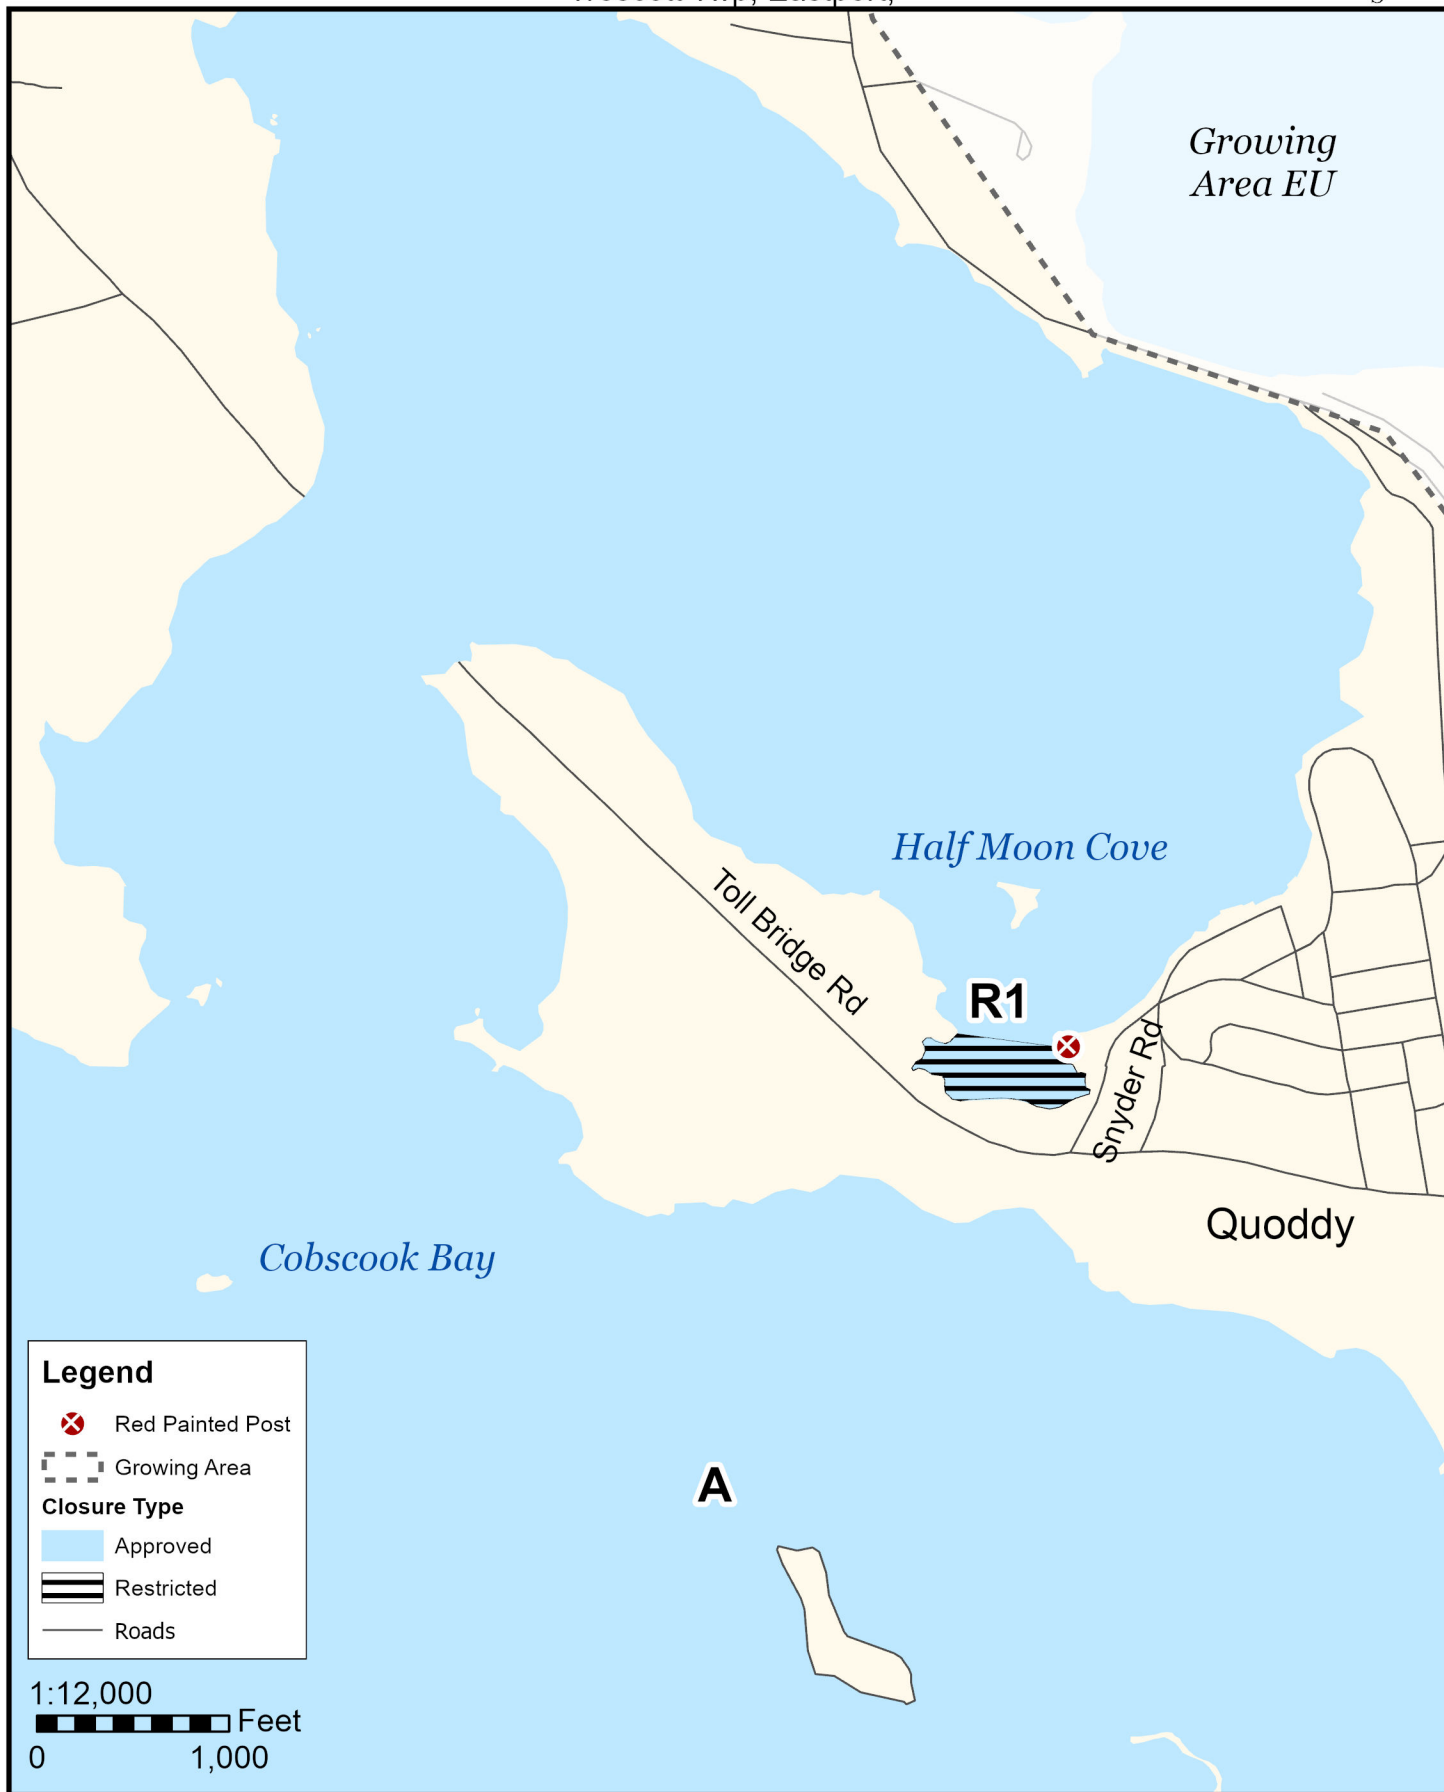

Maine Department of Marine Resources

Growing Area ET, Insets A - D

May 23, 2024

Pembroke, Dennysville, Perry, Edmunds, Trescott Twp, Eastport,

This map is provided as a courtesy. Read the provided legal notice for closure details. Closures are not shown outside of the designated growing area. Maritime navigational aids are for reference only and are not suitable for maritime navigation.

Maine Department of Marine Resources

Growing Area ET, Inset A

May 23, 2024

Trescott Twp, Eastport,

This map is provided as a courtesy. Read the provided legal notice for closure details. Closures are not shown outside of the designated growing area. Maritime navigational aids are for reference only and are not suitable for maritime navigation.

Maine Department of Marine Resources

Growing Area ET, Inset B

Dennysville, Pembroke

May 23, 2024

This map is provided as a courtesy. Read the provided legal notice for closure details. Closures are not shown outside of the designated growing area. Maritime navigational aids are for reference only and are not suitable for maritime navigation.

Maine Department of Marine Resources

Growing Area ET, Inset D Edmunds Twp, Trescott Twp., Whiting

May 23, 2024

This map is provided as a courtesy. Read the provided legal notice for closure details. Closures are not shown outside of the designated growing area. Maritime navigational aids are for reference only and are not suitable for maritime navigation.