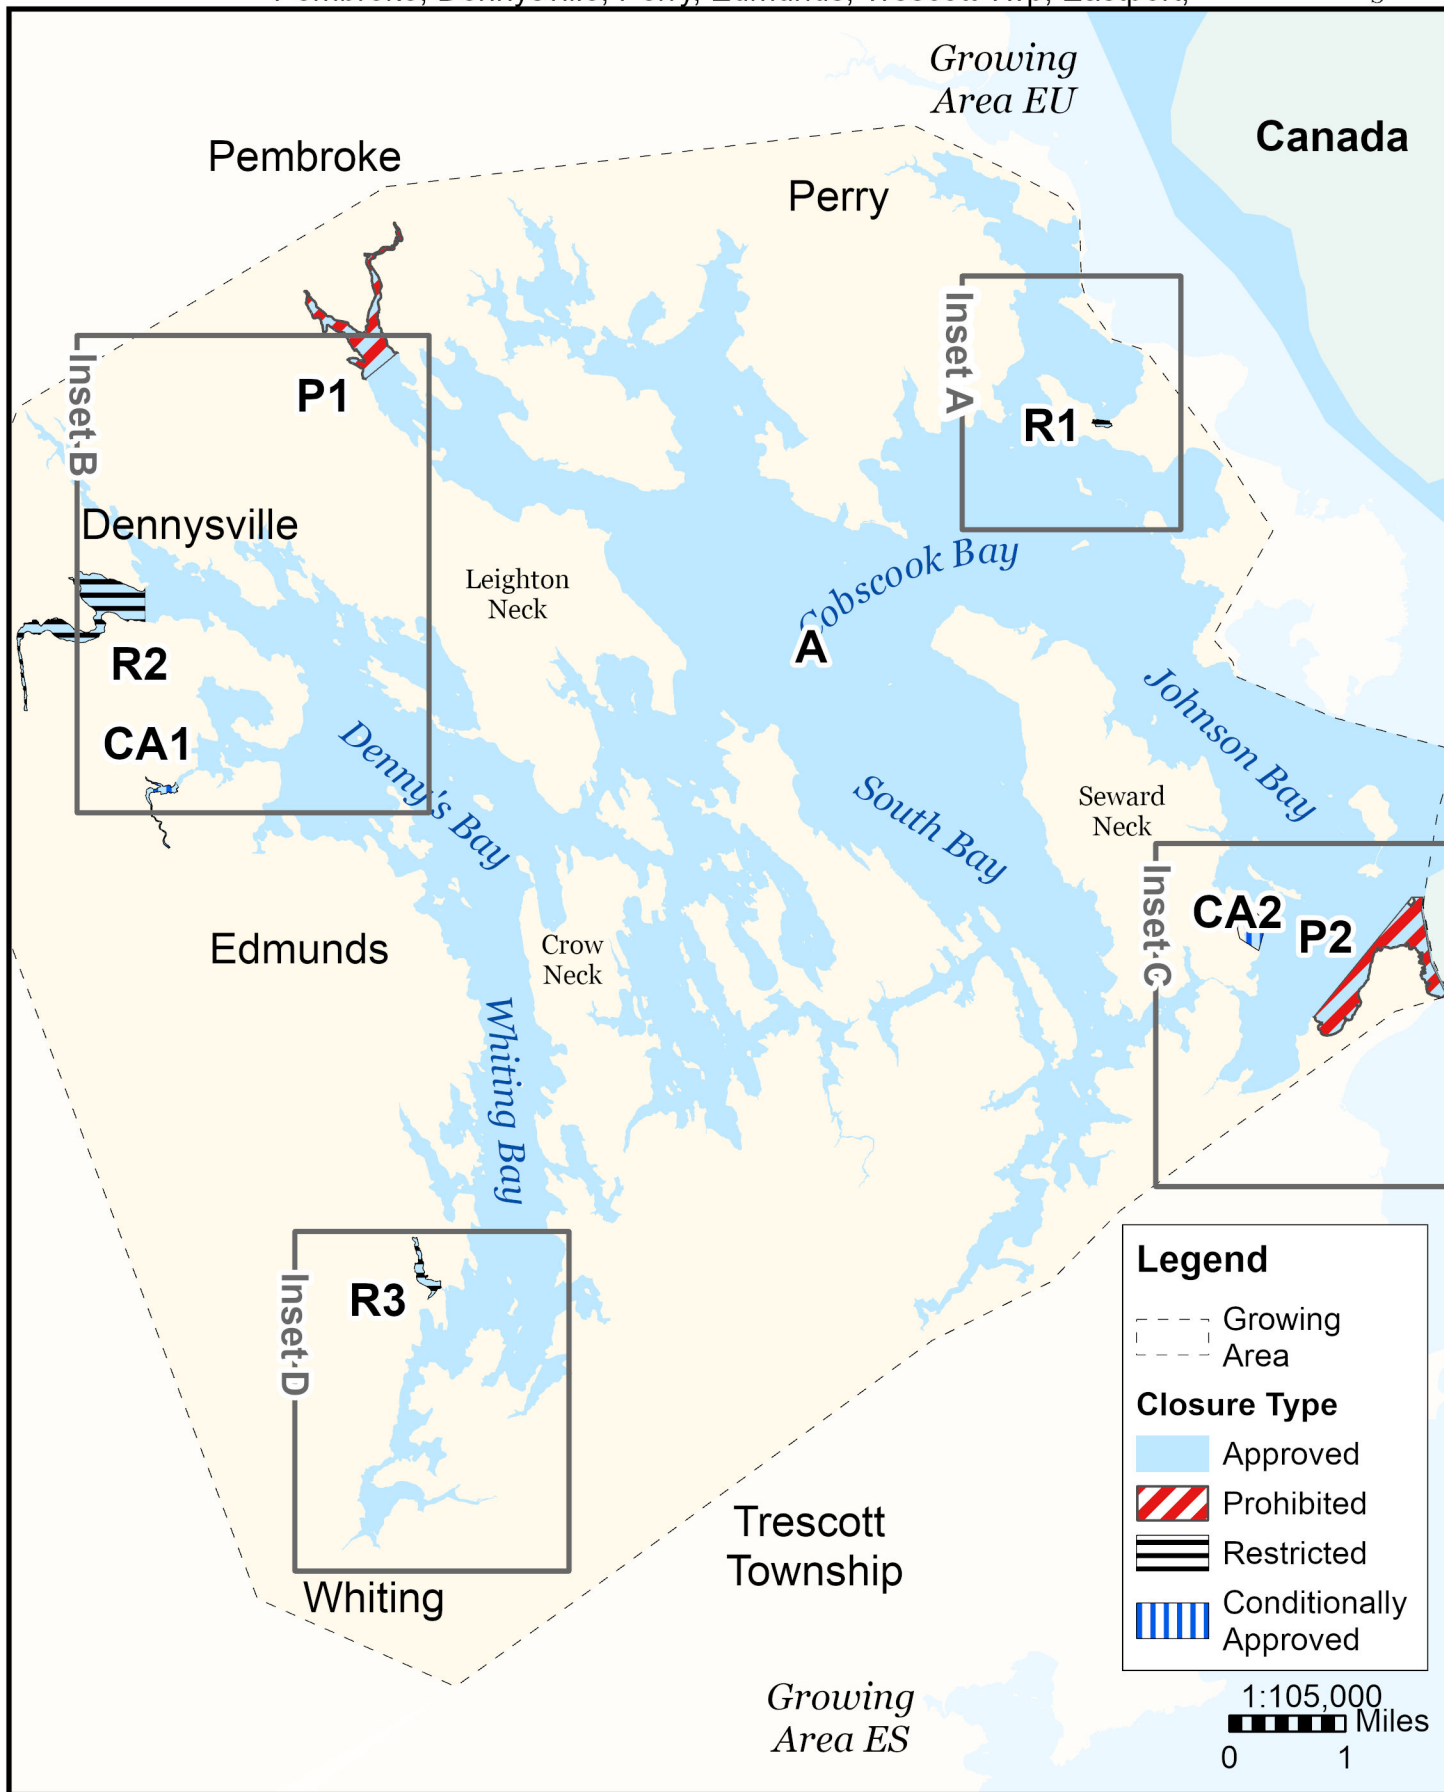

Maine Department of Marine Resources

Growing Area ET, Insets A - D

May 23, 2024

Pembroke, Dennysville, Perry, Edmunds, Trescott Twp, Eastport,

This map is provided as a courtesy. Read the provided legal notice for closure details. Closures are not shown outside of the designated growing area. Maritime navigational aids are for reference only and are not suitable for maritime navigation.

Maine Department of Marine Resources

Growing Area ET, Inset A

May 23, 2024

Trescott Twp, Eastport,

This map is provided as a courtesy. Read the provided legal notice for closure details. Closures are not shown outside of the designated growing area. Maritime navigational aids are for reference only and are not suitable for maritime navigation.

Maine Department of Marine Resources

Growing Area ET, Inset B

Dennysville, Pembroke

May 23, 2024

This map is provided as a courtesy. Read the provided legal notice for closure details. Closures are not shown outside of the designated growing area. Maritime navigational aids are for reference only and are not suitable for maritime navigation.

Maine Department of Marine Resources

Growing Area ET, Inset D Edmunds Twp, Trescott Twp., Whiting

May 23, 2024

This map is provided as a courtesy. Read the provided legal notice for closure details. Closures are not shown outside of the designated growing area. Maritime navigational aids are for reference only and are not suitable for maritime navigation.