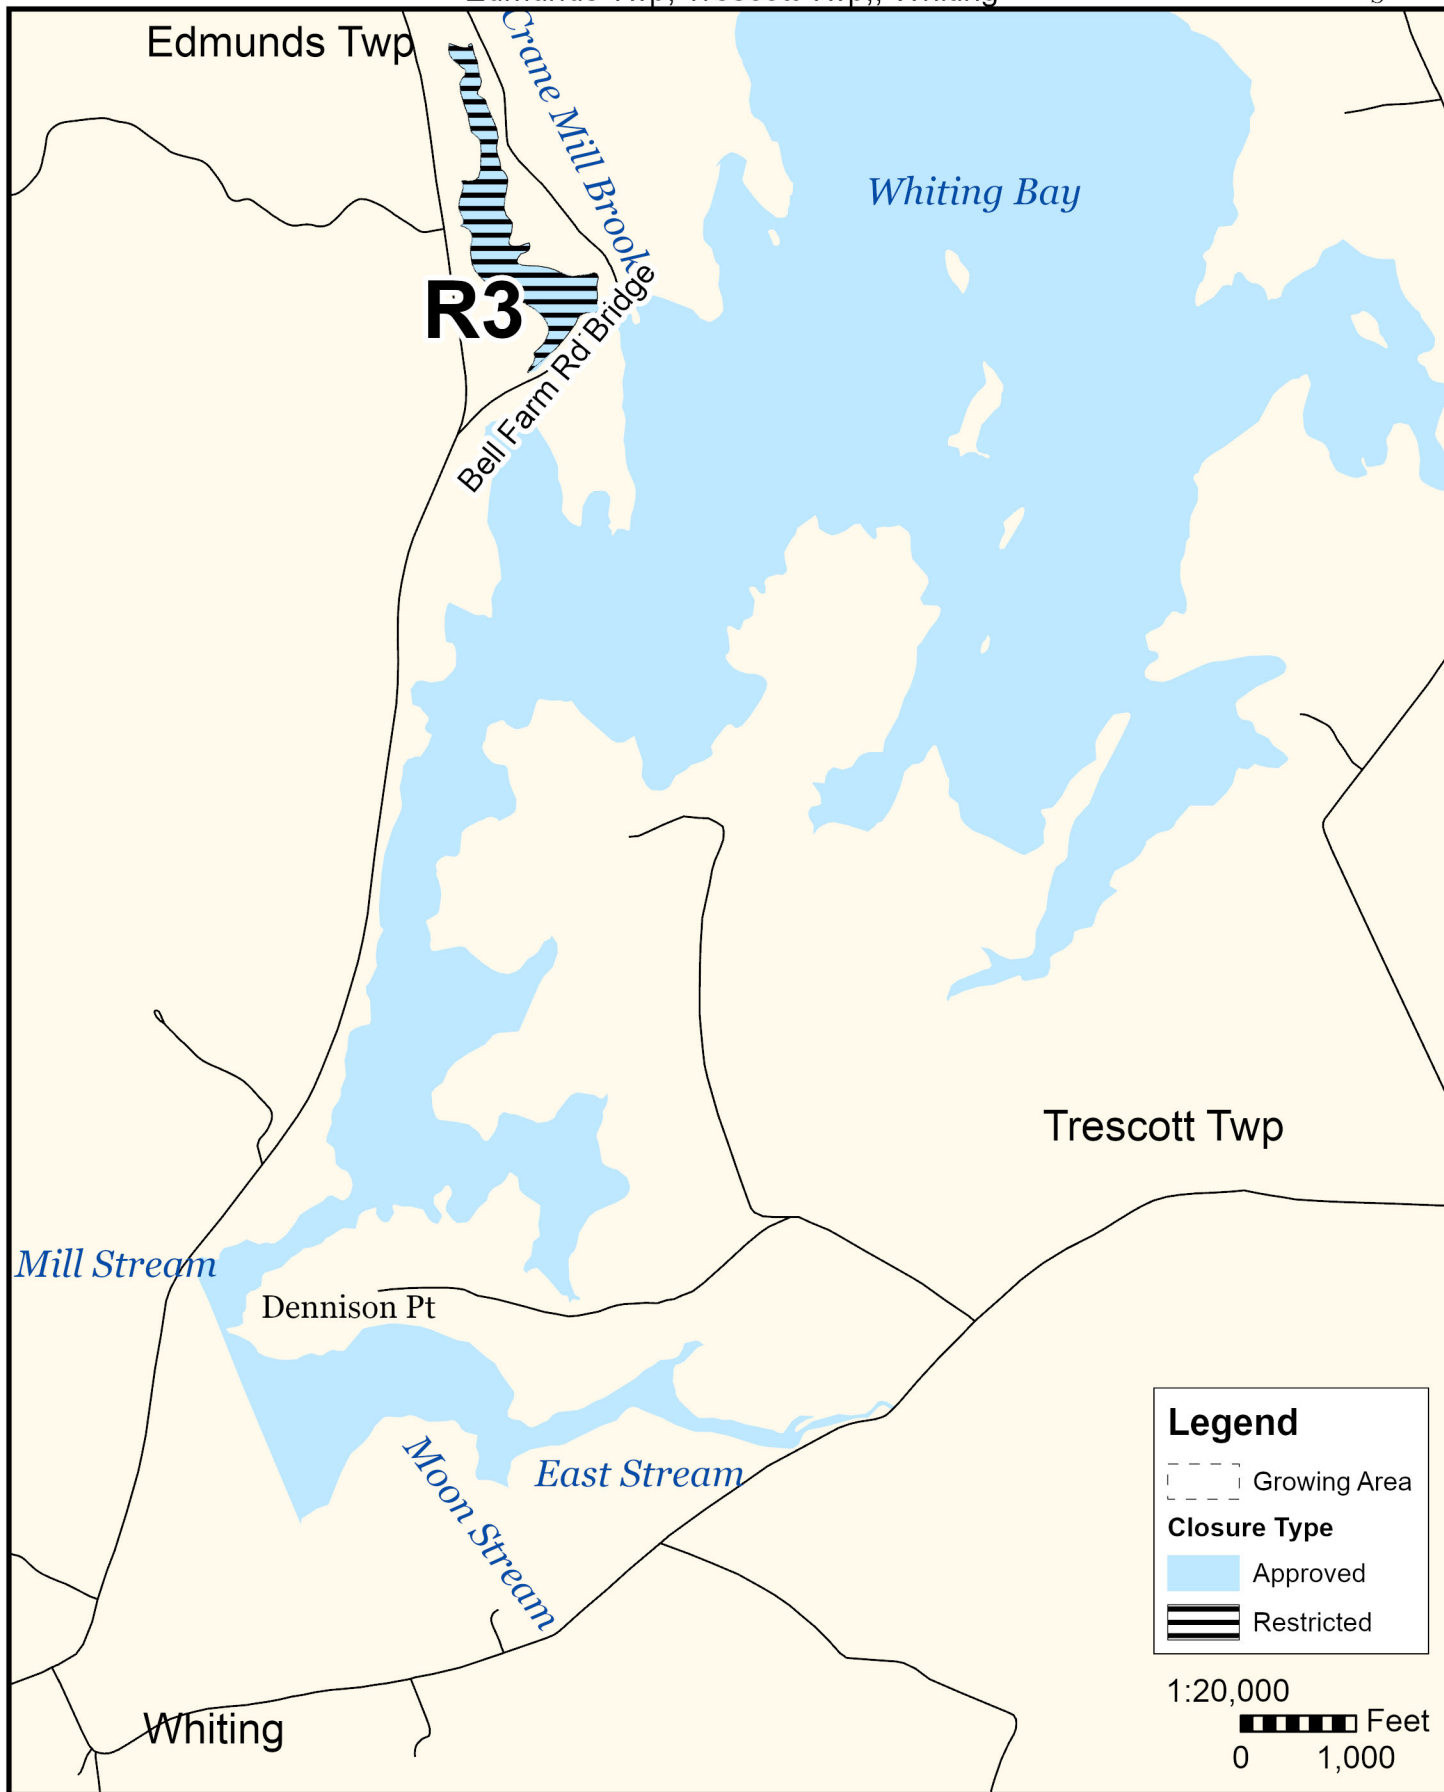

Maine Department of Marine Resources

Growing Area ET, Insets A - D

May 23, 2024

Pembroke, Dennysville, Perry, Edmunds, Trescott Twp, Eastport,

This map is provided as a courtesy. Read the provided legal notice for closure details. Closures are not shown outside of the designated growing area. Maritime navigational aids are for reference only and are not suitable for maritime navigation.

Maine Department of Marine Resources

Growing Area ET, Inset B

Dennysville, Pembroke

May 23, 2024

This map is provided as a courtesy. Read the provided legal notice for closure details. Closures are not shown outside of the designated growing area. Maritime navigational aids are for reference only and are not suitable for maritime navigation.

Maine Department of Marine Resources

Growing Area ET, Inset C

May 23, 2024

Lubec

This map is provided as a courtesy. Read the provided legal notice for closure details. Closures are not shown outside of the designated growing area. Maritime navigational aids are for reference only and are not suitable for maritime navigation.

Maine Department of Marine Resources

Growing Area ET, Inset D Edmunds Twp, Trescott Twp., Whiting

May 23, 2024

This map is provided as a courtesy. Read the provided legal notice for closure details. Closures are not shown outside of the designated growing area. Maritime navigational aids are for reference only and are not suitable for maritime navigation.