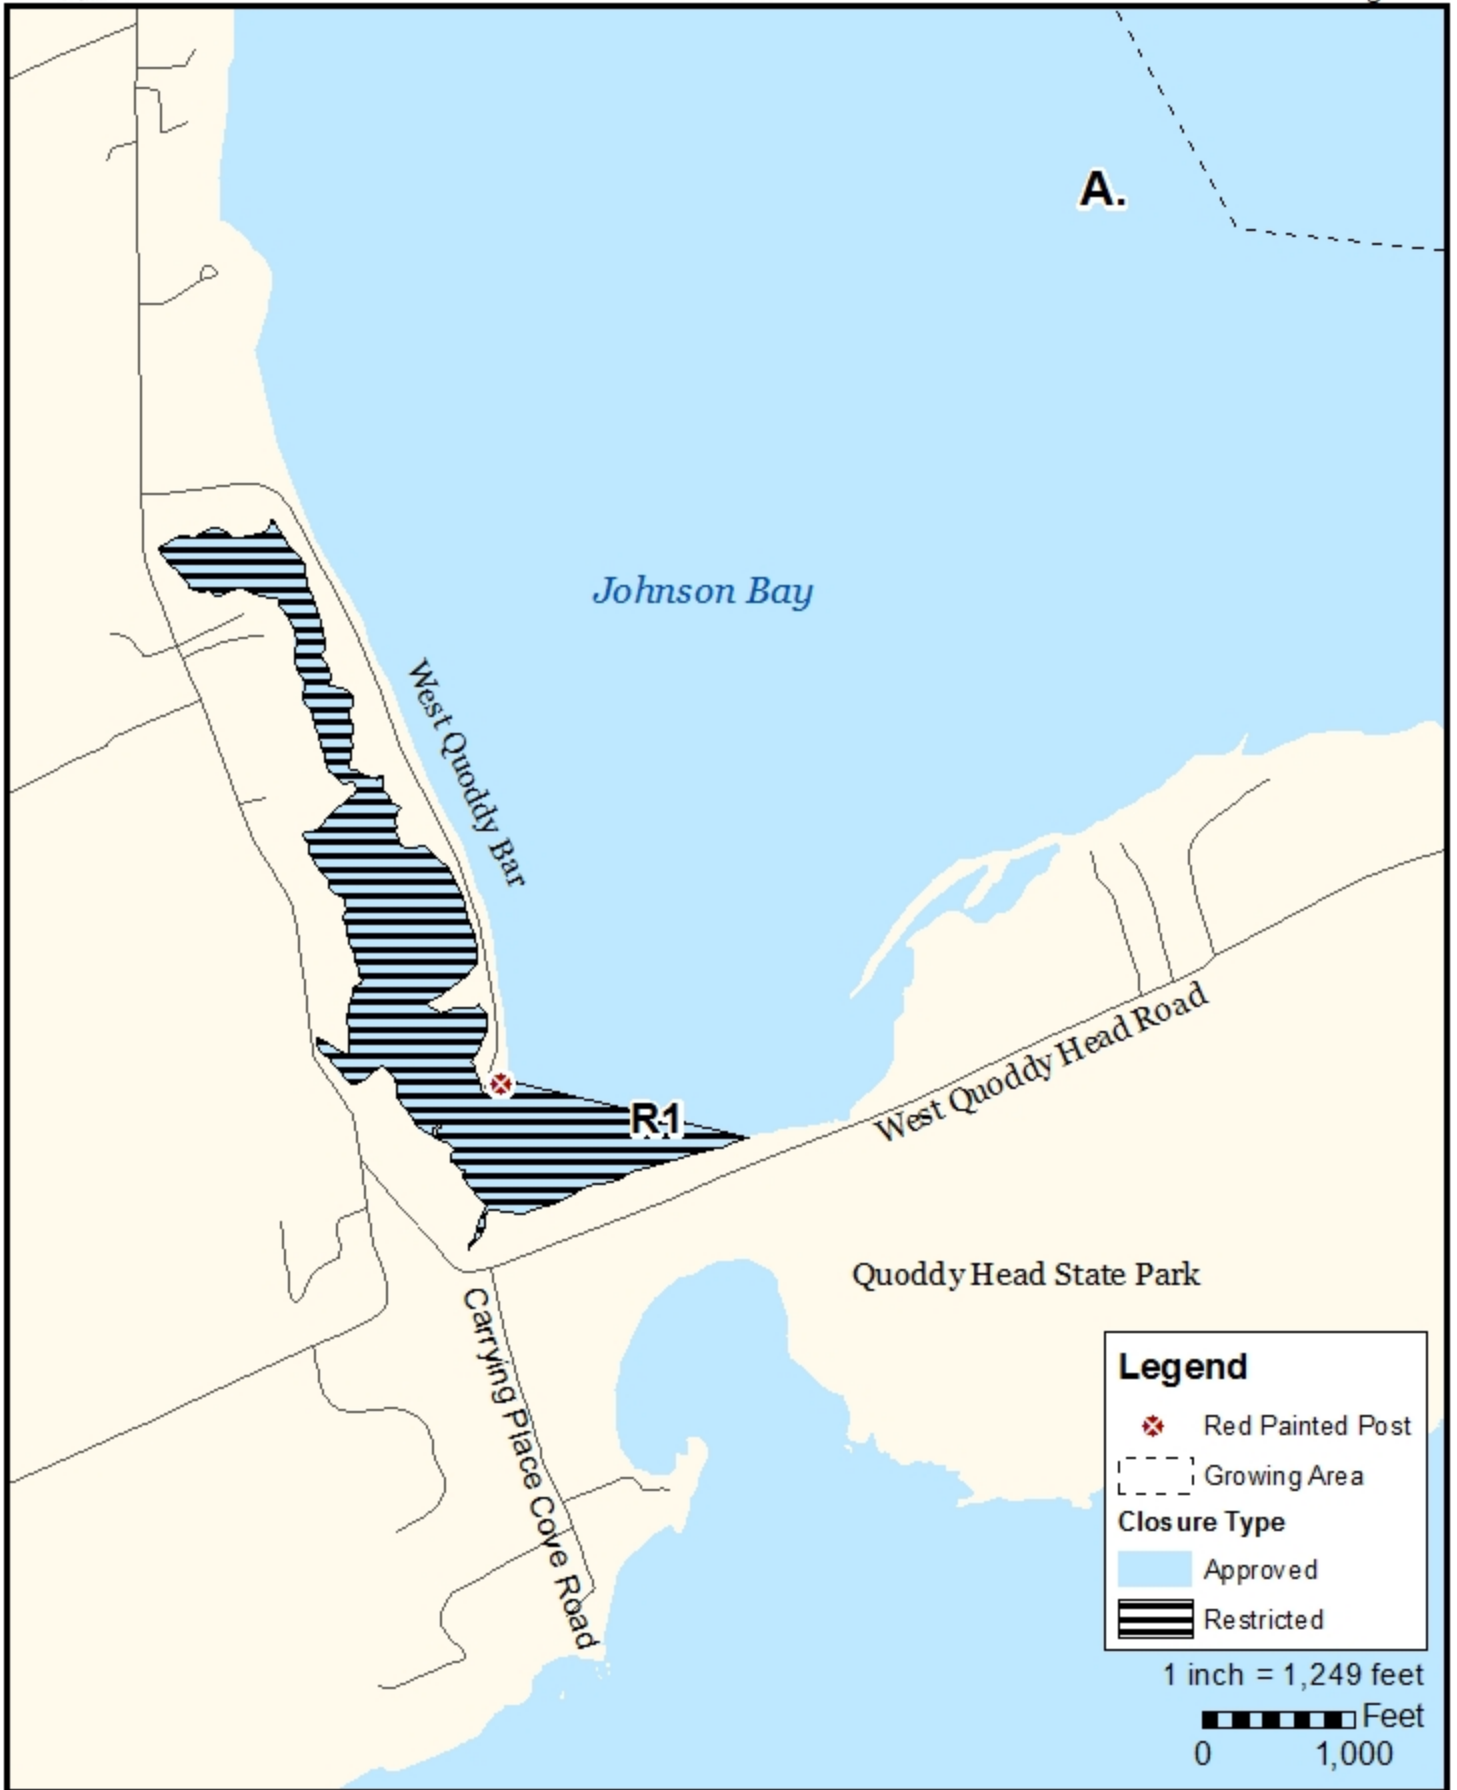

Maine Department of Marine Resources

Growing Area ES, Insets A - C
Cutler, Whiting, Trescott Township, Lubec

June 18, 2024

This map is provided as a courtesy. Read the provided legal notice for closure details. Closures are not shown outside of the designated growing area. Maritime navigational aids are for reference only and are not suitable for maritime navigation.

Maine Department of Marine Resources

Growing Area ES, Inset A Lubec

June 18, 2024

This map is provided as a courtesy. Read the provided legal notice for closure details. Closures are not shown outside of the designated growing area. Maritime navigational aids are for reference only and are not suitable for maritime navigation.

Maine Department of Marine Resources

Growing Area ES, Inset B Trescott Township

June 18, 2024

This map is provided as a courtesy. Read the provided legal notice for closure details. Closures are not shown outside of the designated growing area. Maritime navigational aids are for reference only and are not suitable for maritime navigation.

Maine Department of Marine Resources

Growing Area ES, Inset C Cutler

June 18, 2024

This map is provided as a courtesy. Read the provided legal notice for closure details. Closures are not shown outside of the designated growing area. Maritime navigational aids are for reference only and are not suitable for maritime navigation.