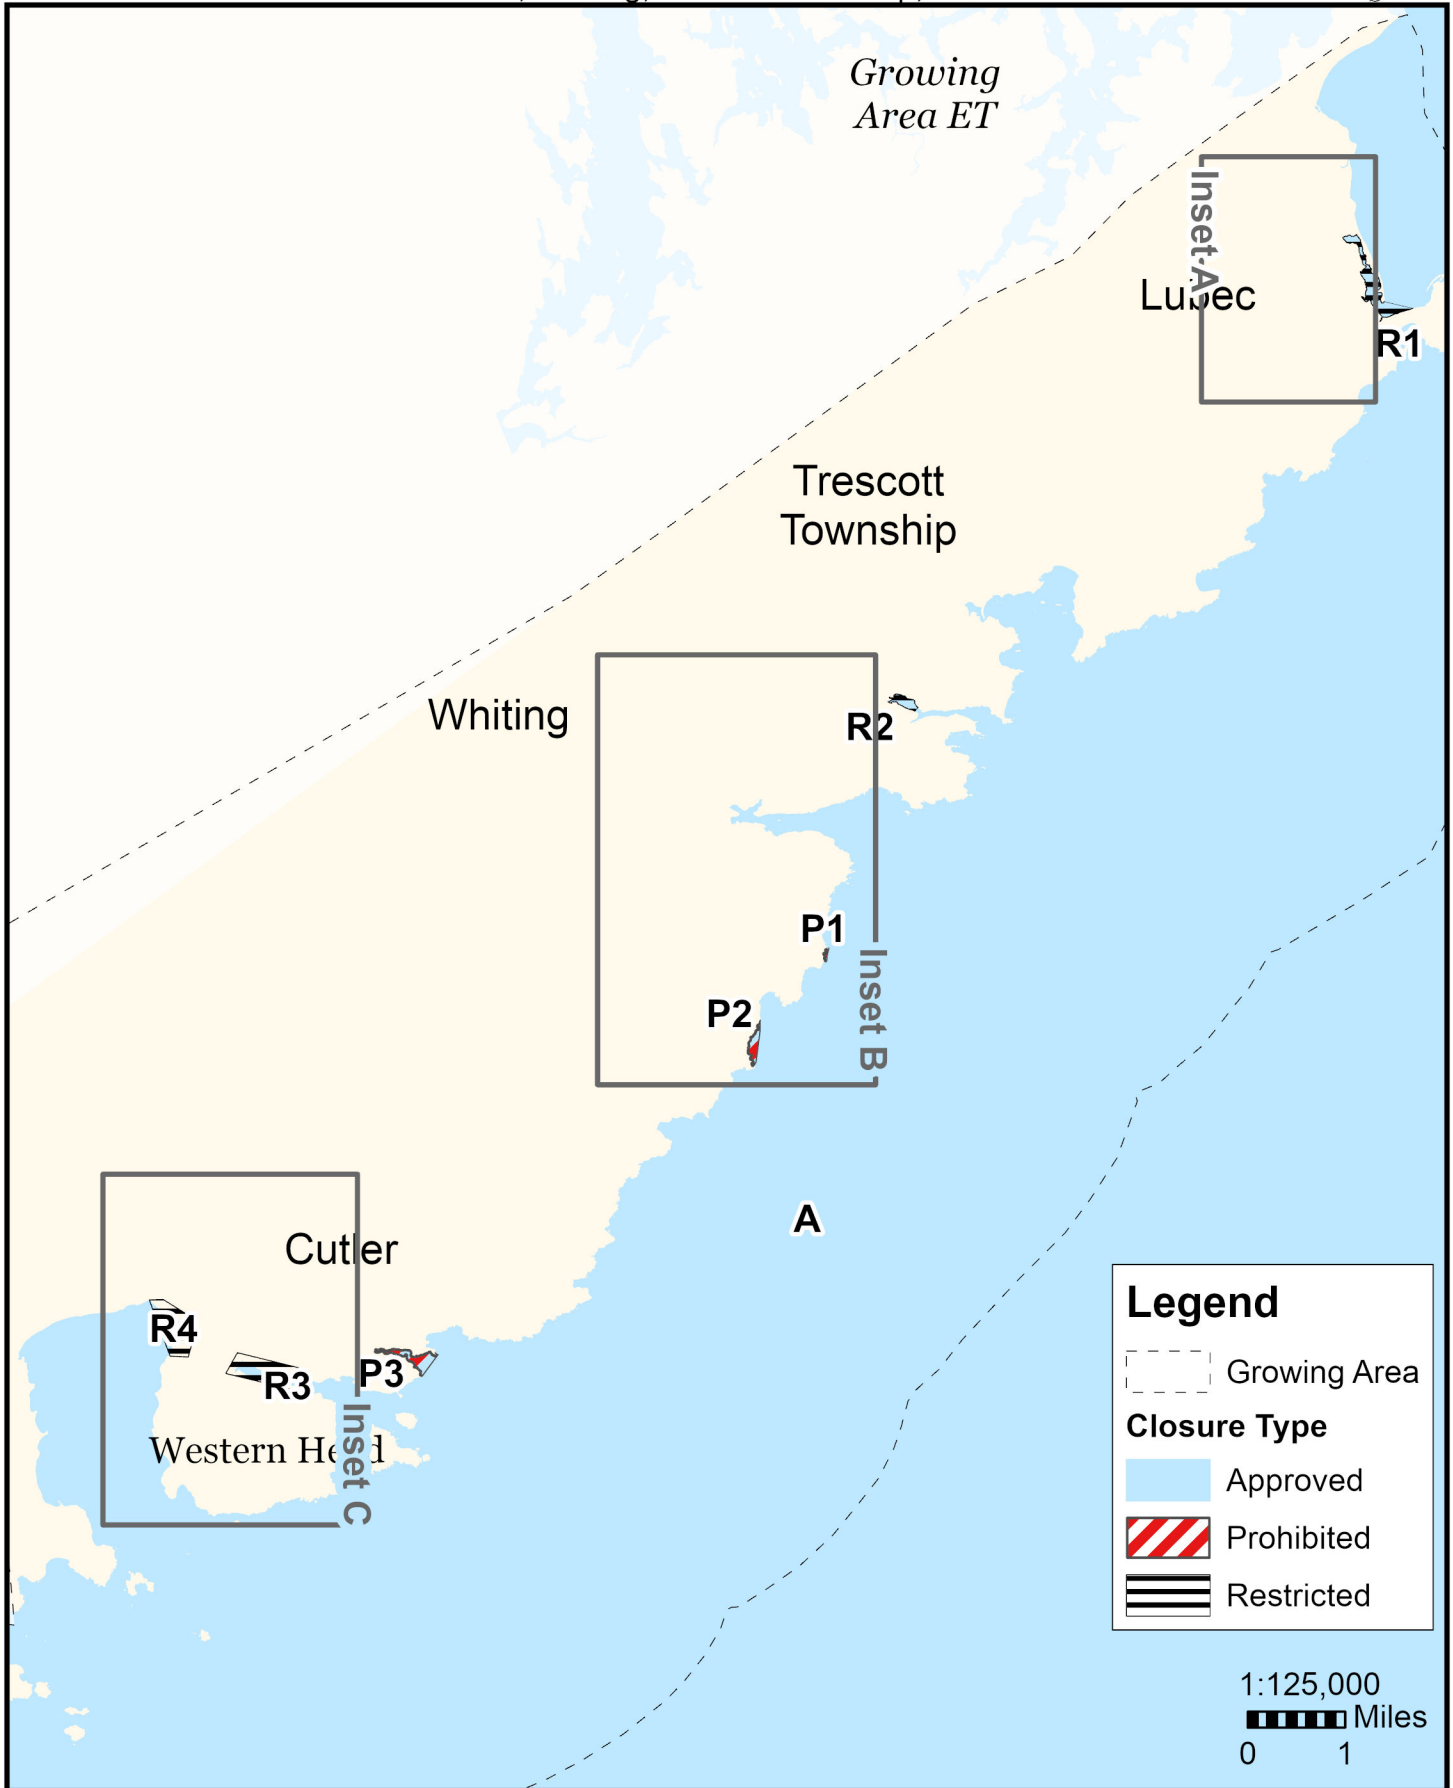

Maine Department of Marine Resources

Growing Area ES, Insets A - C
Cutler, Whiting, Trescott Township, Lubec

June 18, 2024

This map is provided as a courtesy. Read the provided legal notice for closure details. Closures are not shown outside of the designated growing area. Maritime navigational aids are for reference only and are not suitable for maritime navigation.

Maine Department of Marine Resources

Growing Area ES, Inset A Lubec

June 18, 2024

This map is provided as a courtesy. Read the provided legal notice for closure details. Closures are not shown outside of the designated growing area. Maritime navigational aids are for reference only and are not suitable for maritime navigation.

Maine Department of Marine Resources

Growing Area ES, Inset B Trescott Township

June 18, 2024

This map is provided as a courtesy. Read the provided legal notice for closure details. Closures are not shown outside of the designated growing area. Maritime navigational aids are for reference only and are not suitable for maritime navigation.

Maine Department of Marine Resources

Growing Area ES, Inset C Cutler

June 18, 2024

This map is provided as a courtesy. Read the provided legal notice for closure details. Closures are not shown outside of the designated growing area. Maritime navigational aids are for reference only and are not suitable for maritime navigation.