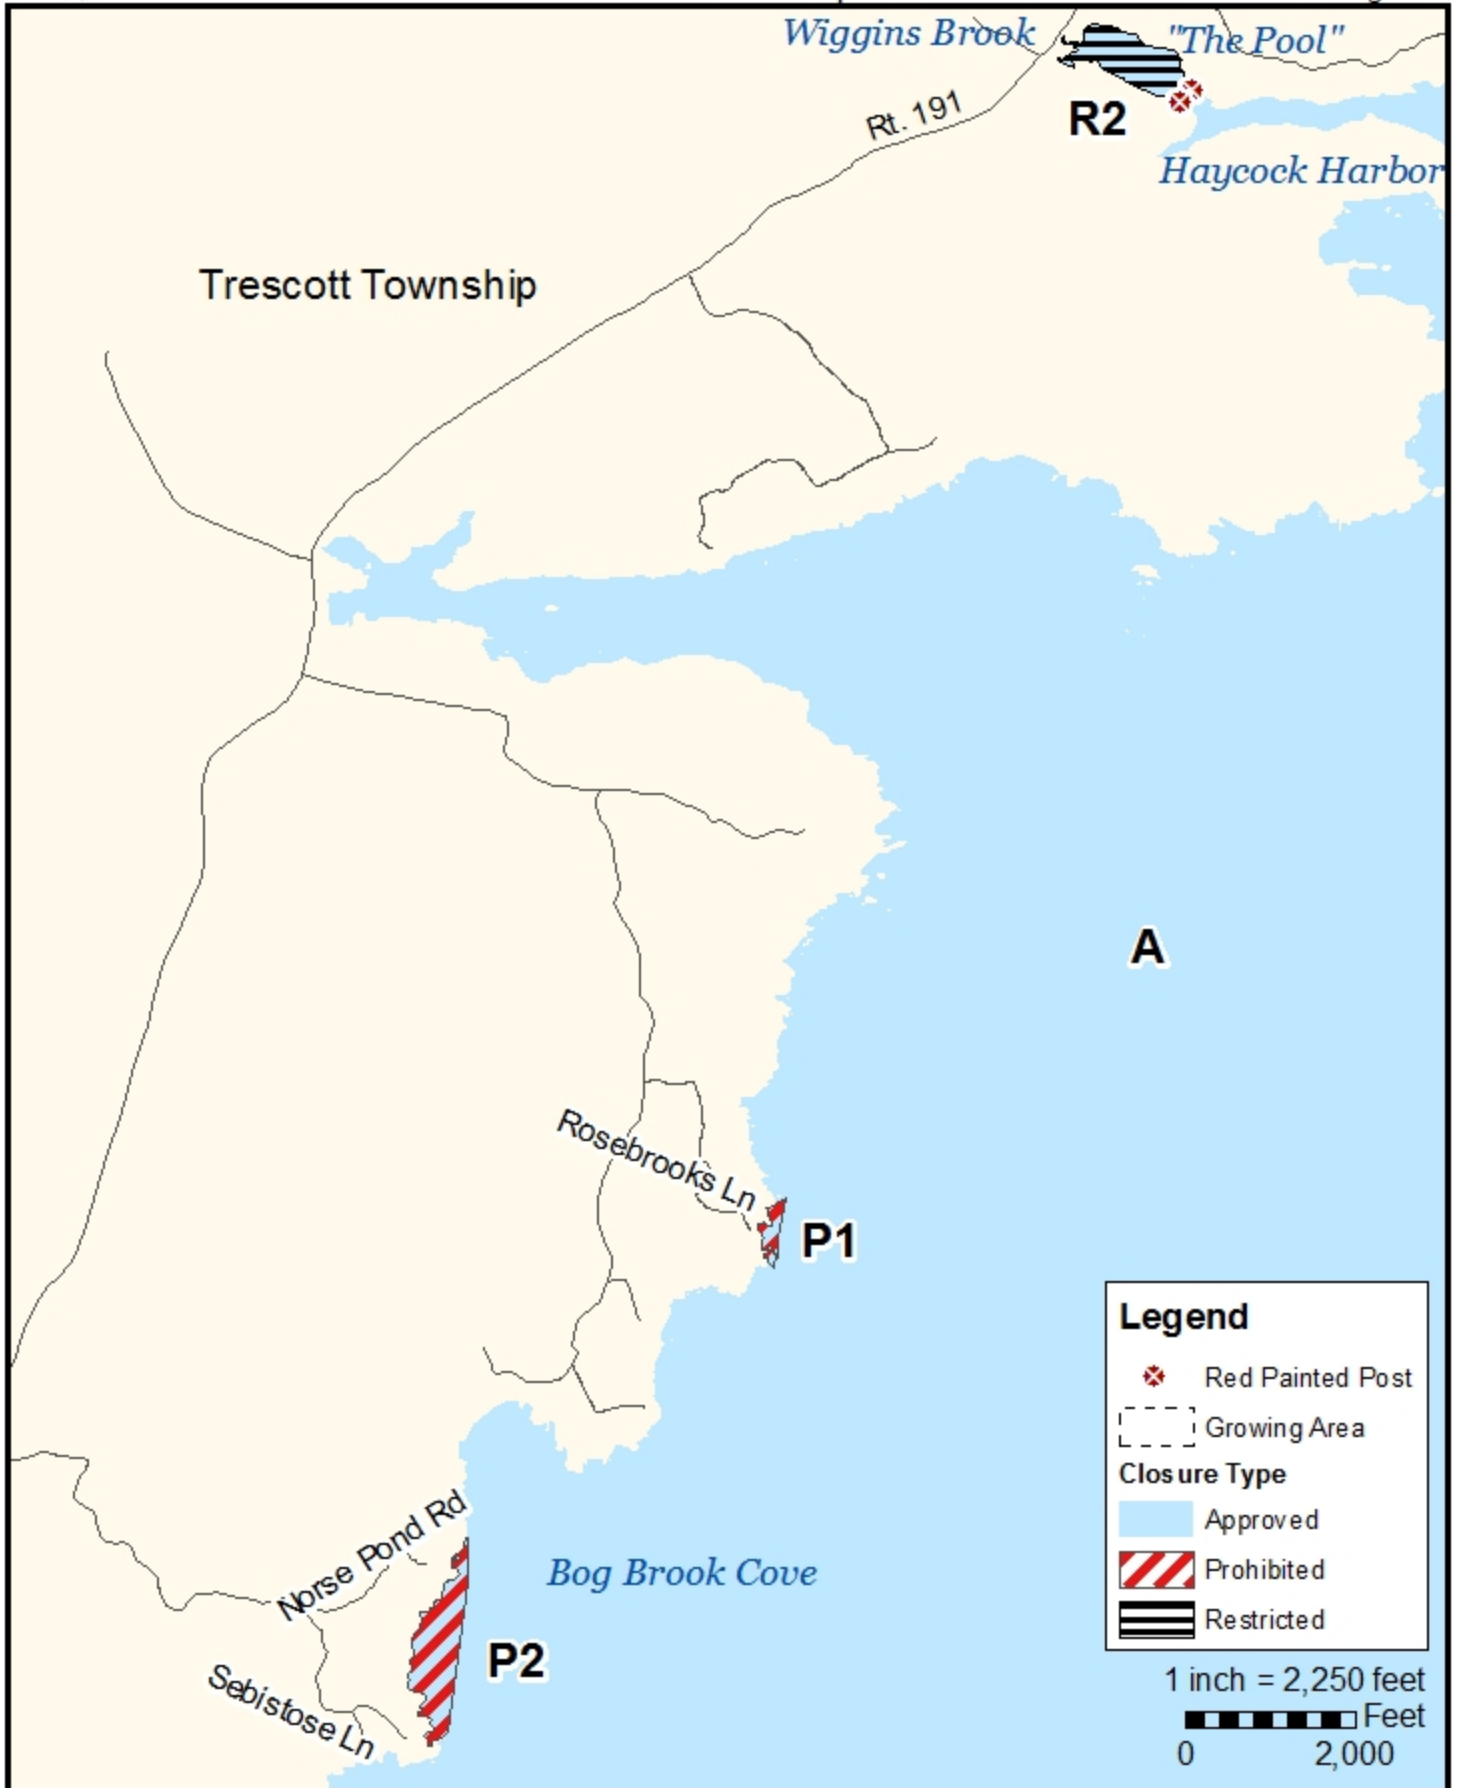

Maine Department of Marine Resources

Growing Area ES, Insets A - C
Cutler, Whiting, Trescott Township, Lubec

June 18, 2024

This map is provided as a courtesy. Read the provided legal notice for closure details. Closures are not shown outside of the designated growing area. Maritime navigational aids are for reference only and are not suitable for maritime navigation.

Maine Department of Marine Resources

Growing Area ES, Inset A Lubec

June 18, 2024

This map is provided as a courtesy. Read the provided legal notice for closure details. Closures are not shown outside of the designated growing area. Maritime navigational aids are for reference only and are not suitable for maritime navigation.

Maine Department of Marine Resources

Growing Area ES, Inset B Trescott Township

June 18, 2024

This map is provided as a courtesy. Read the provided legal notice for closure details. Closures are not shown outside of the designated growing area. Maritime navigational aids are for reference only and are not suitable for maritime navigation.

Maine Department of Marine Resources

Growing Area ES, Inset C Cutler

June 18, 2024

This map is provided as a courtesy. Read the provided legal notice for closure details. Closures are not shown outside of the designated growing area. Maritime navigational aids are for reference only and are not suitable for maritime navigation.