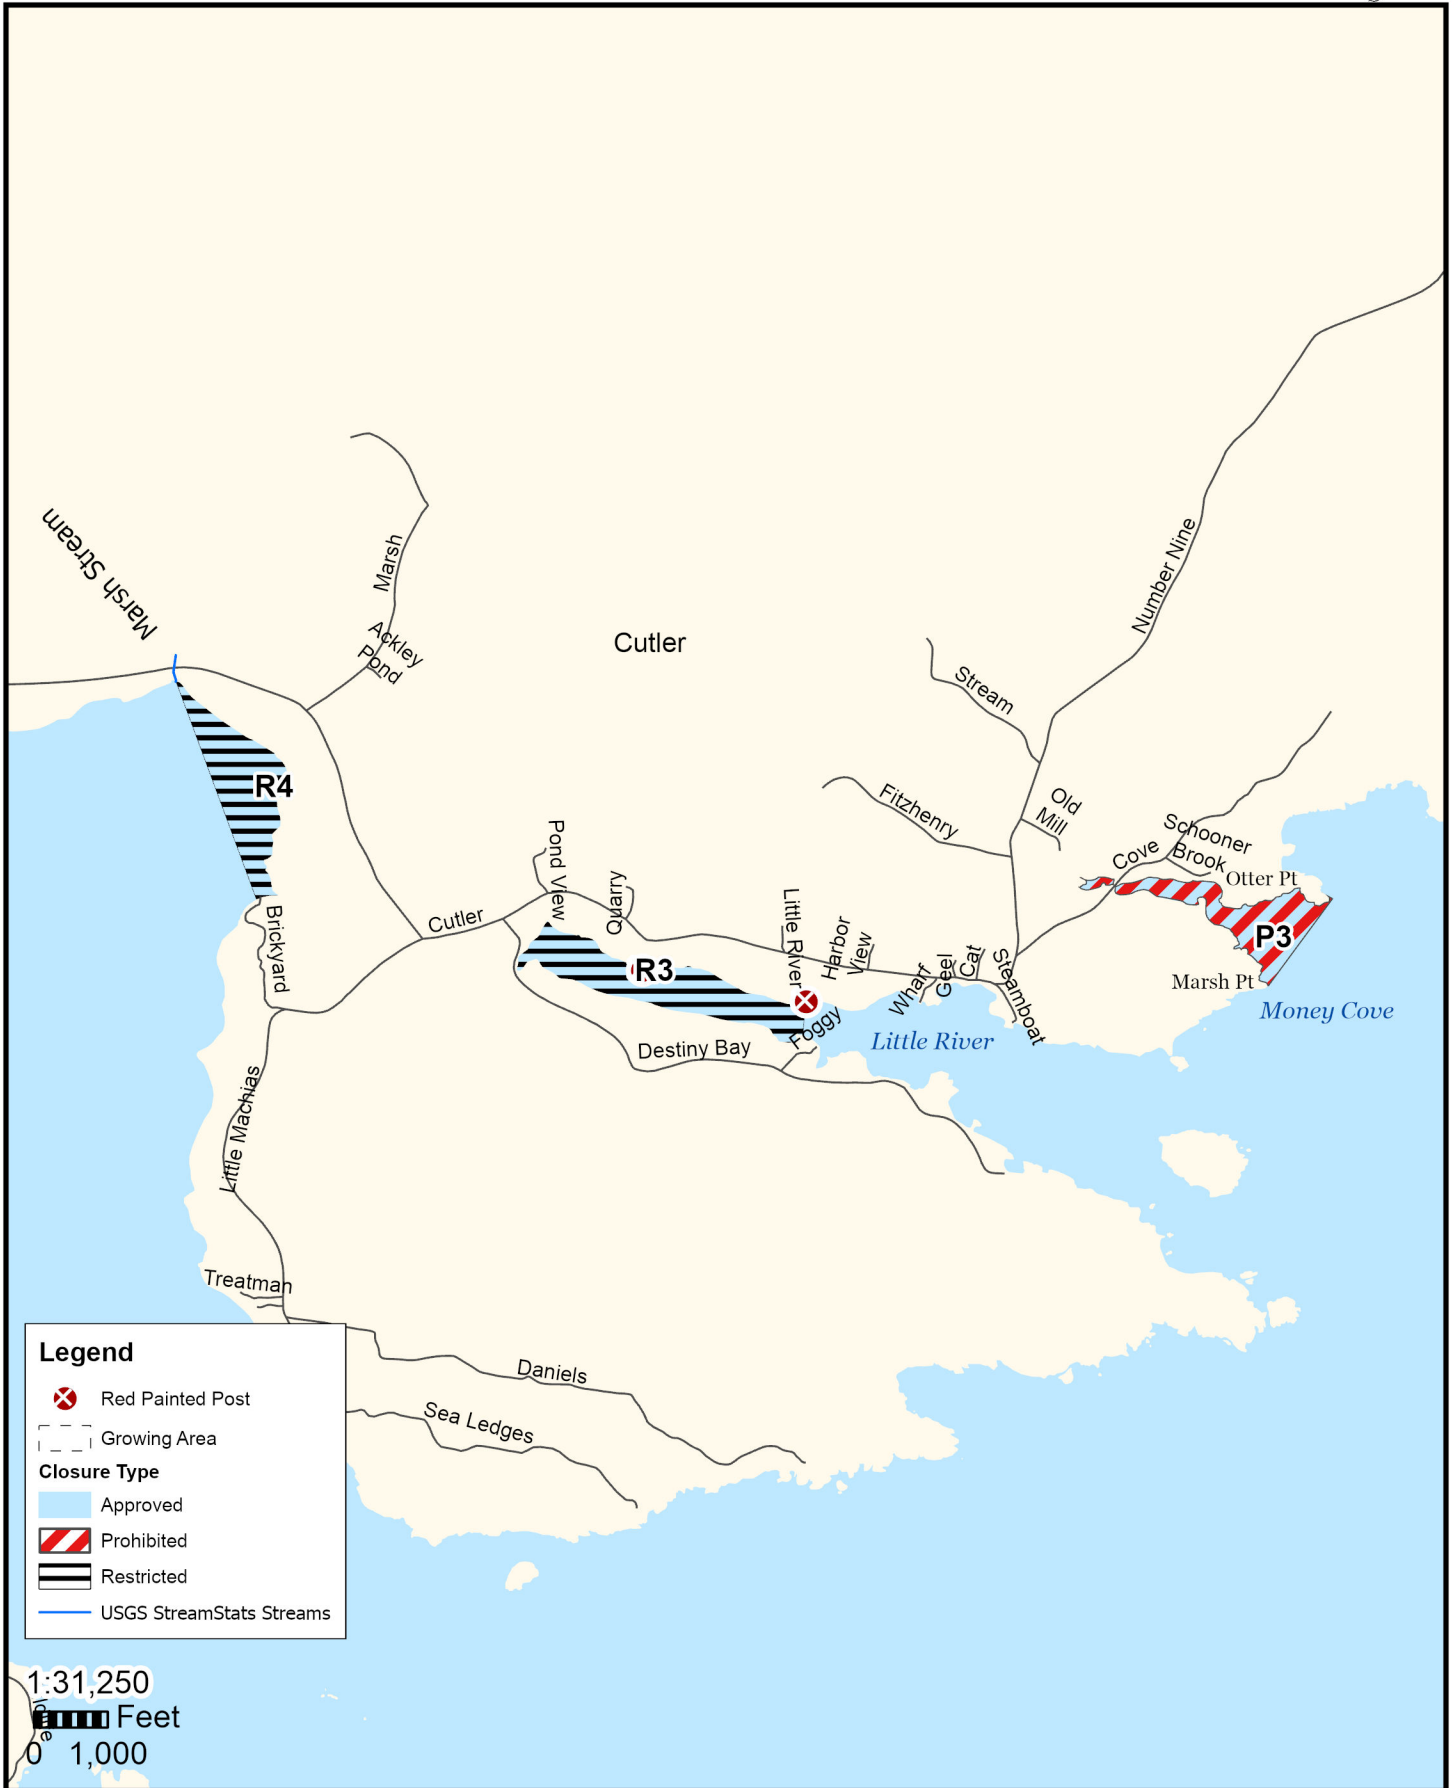

Maine Department of Marine Resources

Growing Area ES, Insets A - C
Cutler, Whiting, Trescott Township, Lubec

June 18, 2024

This map is provided as a courtesy. Read the provided legal notice for closure details. Closures are not shown outside of the designated growing area. Maritime navigational aids are for reference only and are not suitable for maritime navigation.

Maine Department of Marine Resources

Growing Area ES, Inset A Lubec

June 18, 2024

This map is provided as a courtesy. Read the provided legal notice for closure details. Closures are not shown outside of the designated growing area. Maritime navigational aids are for reference only and are not suitable for maritime navigation.

Maine Department of Marine Resources

Growing Area ES, Inset B Trescott Township

June 18, 2024

This map is provided as a courtesy. Read the provided legal notice for closure details. Closures are not shown outside of the designated growing area. Maritime navigational aids are for reference only and are not suitable for maritime navigation.

Maine Department of Marine Resources

Growing Area ES, Inset C Cutler

June 18, 2024

This map is provided as a courtesy. Read the provided legal notice for closure details. Closures are not shown outside of the designated growing area. Maritime navigational aids are for reference only and are not suitable for maritime navigation.