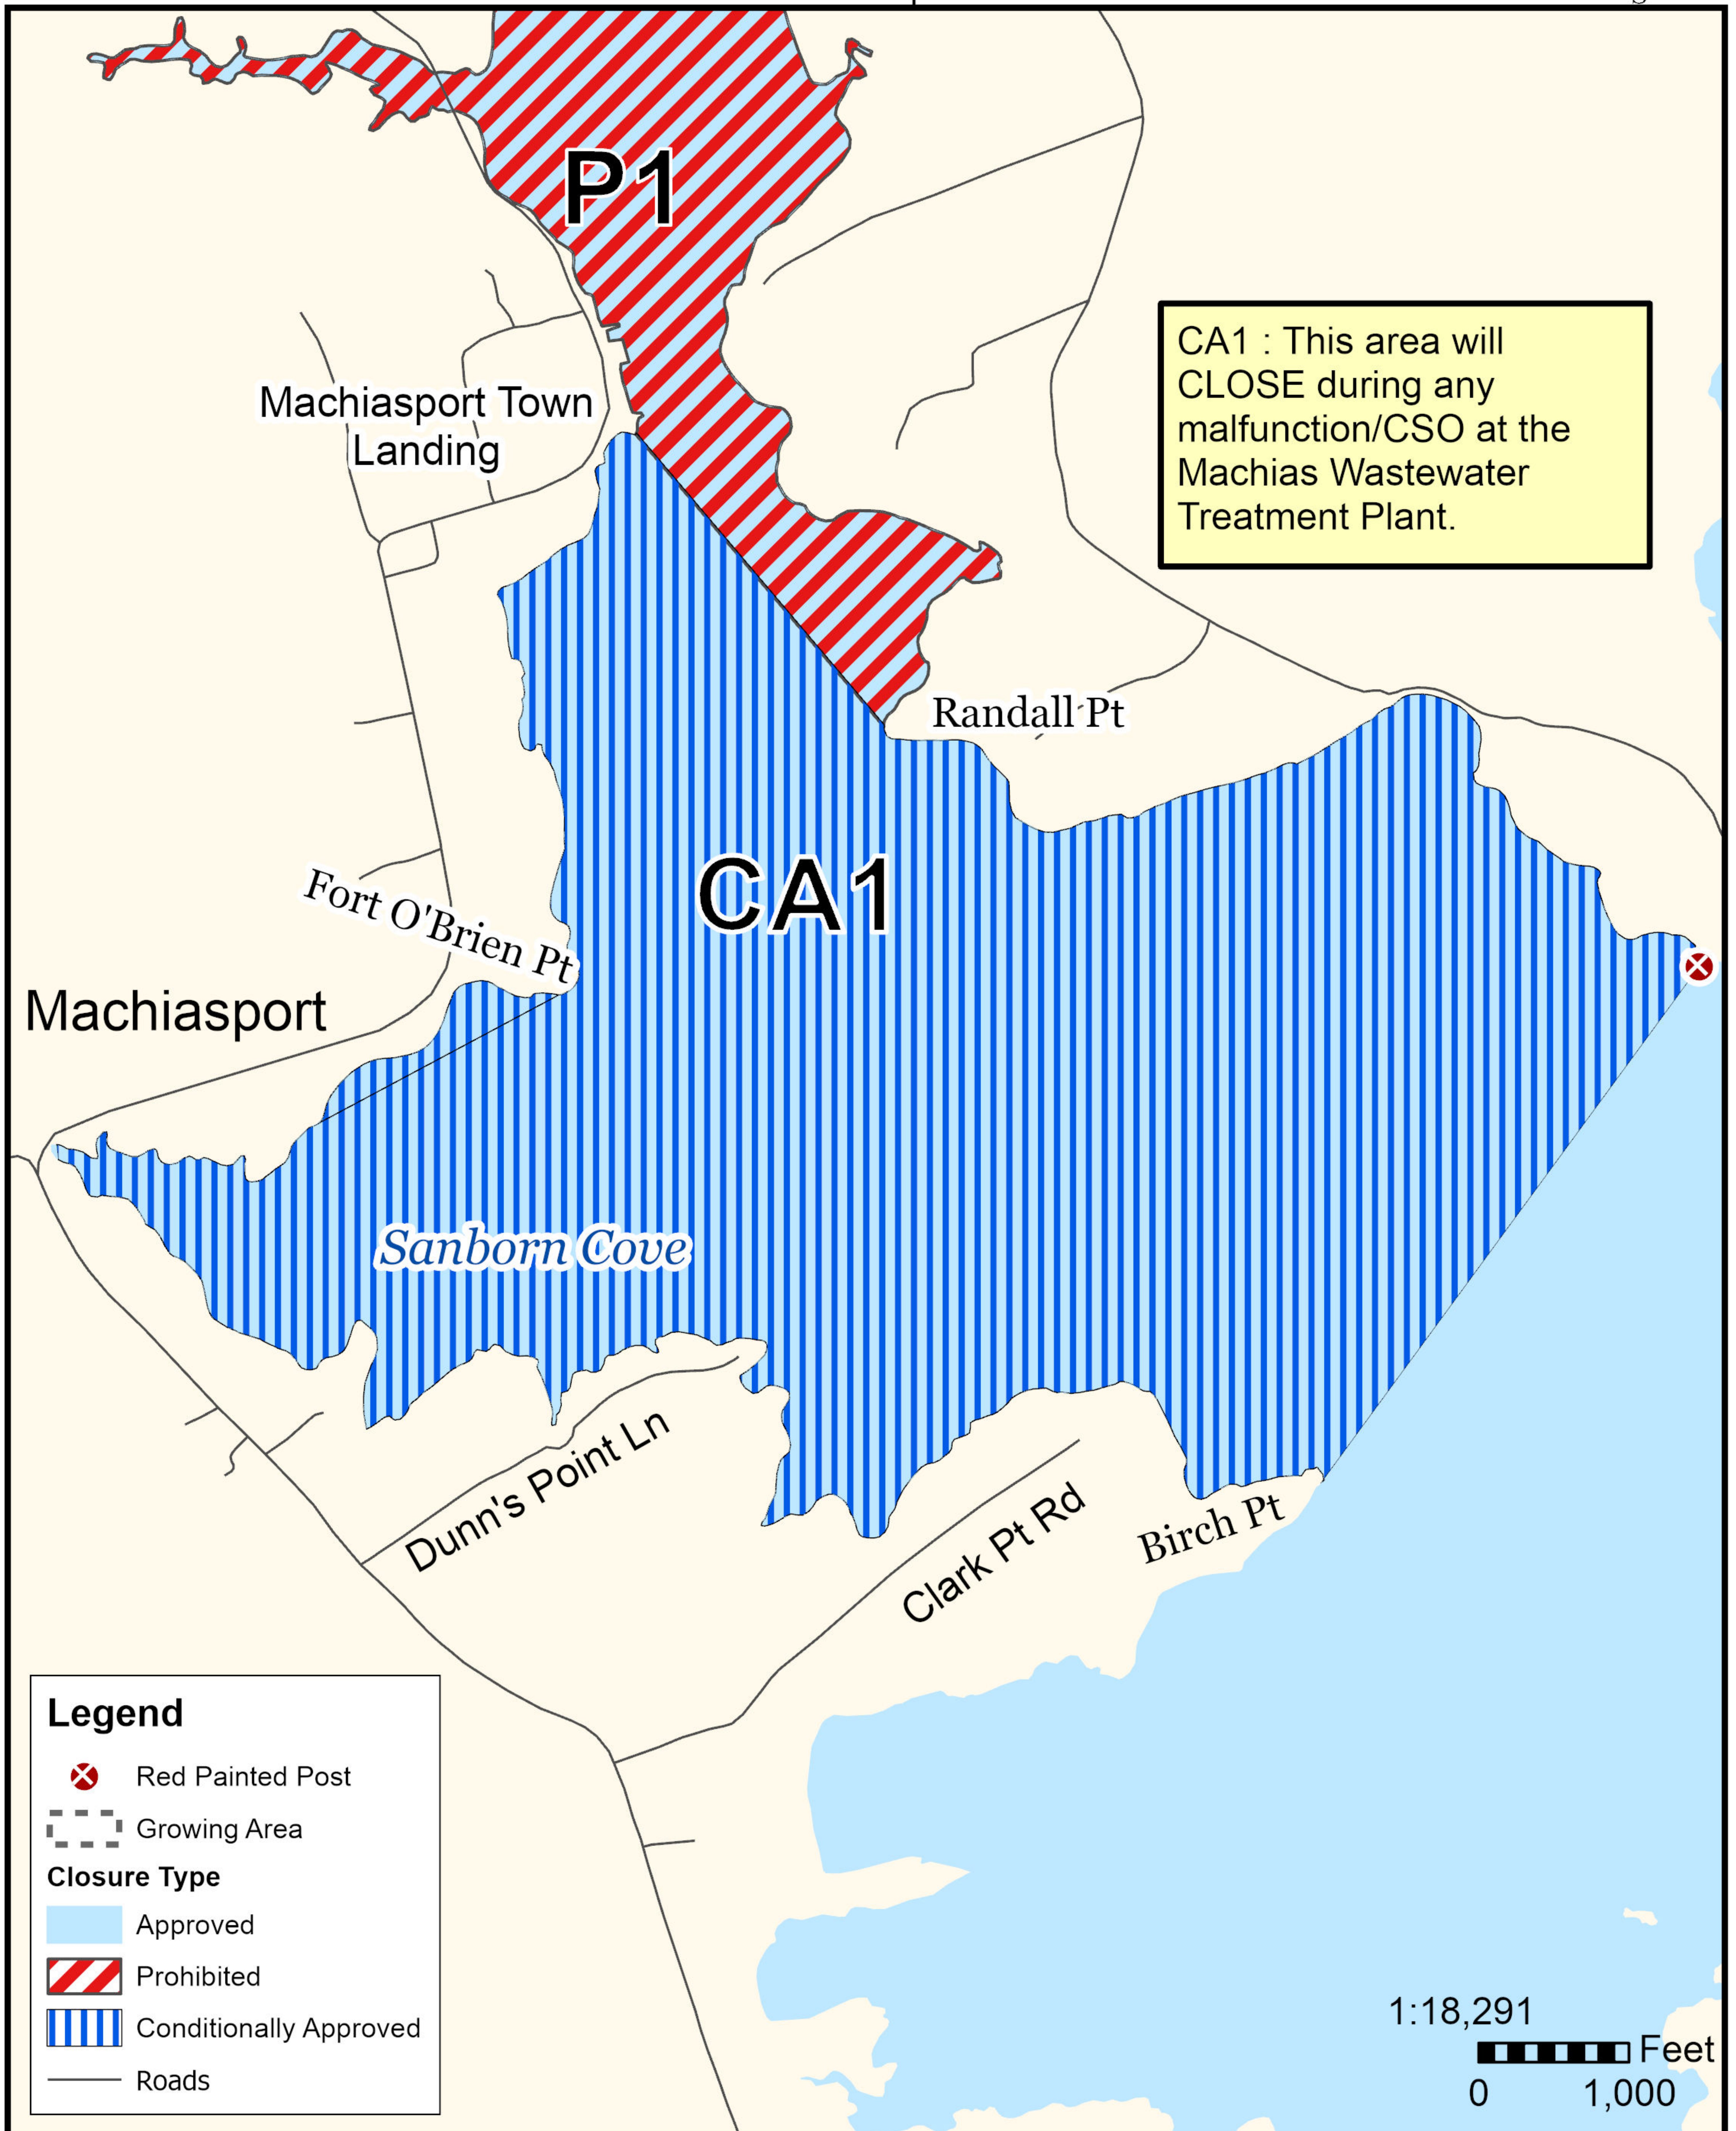

May 23, 2024

Maine Department of Marine Resources

Growing Area ER, Insets A - C Machias, Machiasport, East Machias, Whiting, Cutler

This map is provided as a courtesy. Read the provided legal notice for closure details. Closures are not shown outside of the designated growing area. Maritime navigational aids are for reference only and are not suitable for maritime navigation.

Maine Department of Marine Resources

Growing Area ER, Inset A

Whiting, Cutler

May 23, 2024

This map is provided as a courtesy. Read the provided legal notice for closure details. Closures are not shown outside of the designated growing area. Maritime navigational aids are for reference only and are not suitable for maritime navigation.

Maine Department of Marine Resources

Growing Area ER, Inset B Machiasport

May 23, 2024

This map is provided as a courtesy. Read the provided legal notice for closure details. Closures are not shown outside of the designated growing area. Maritime navigational aids are for reference only and are not suitable for maritime navigation.