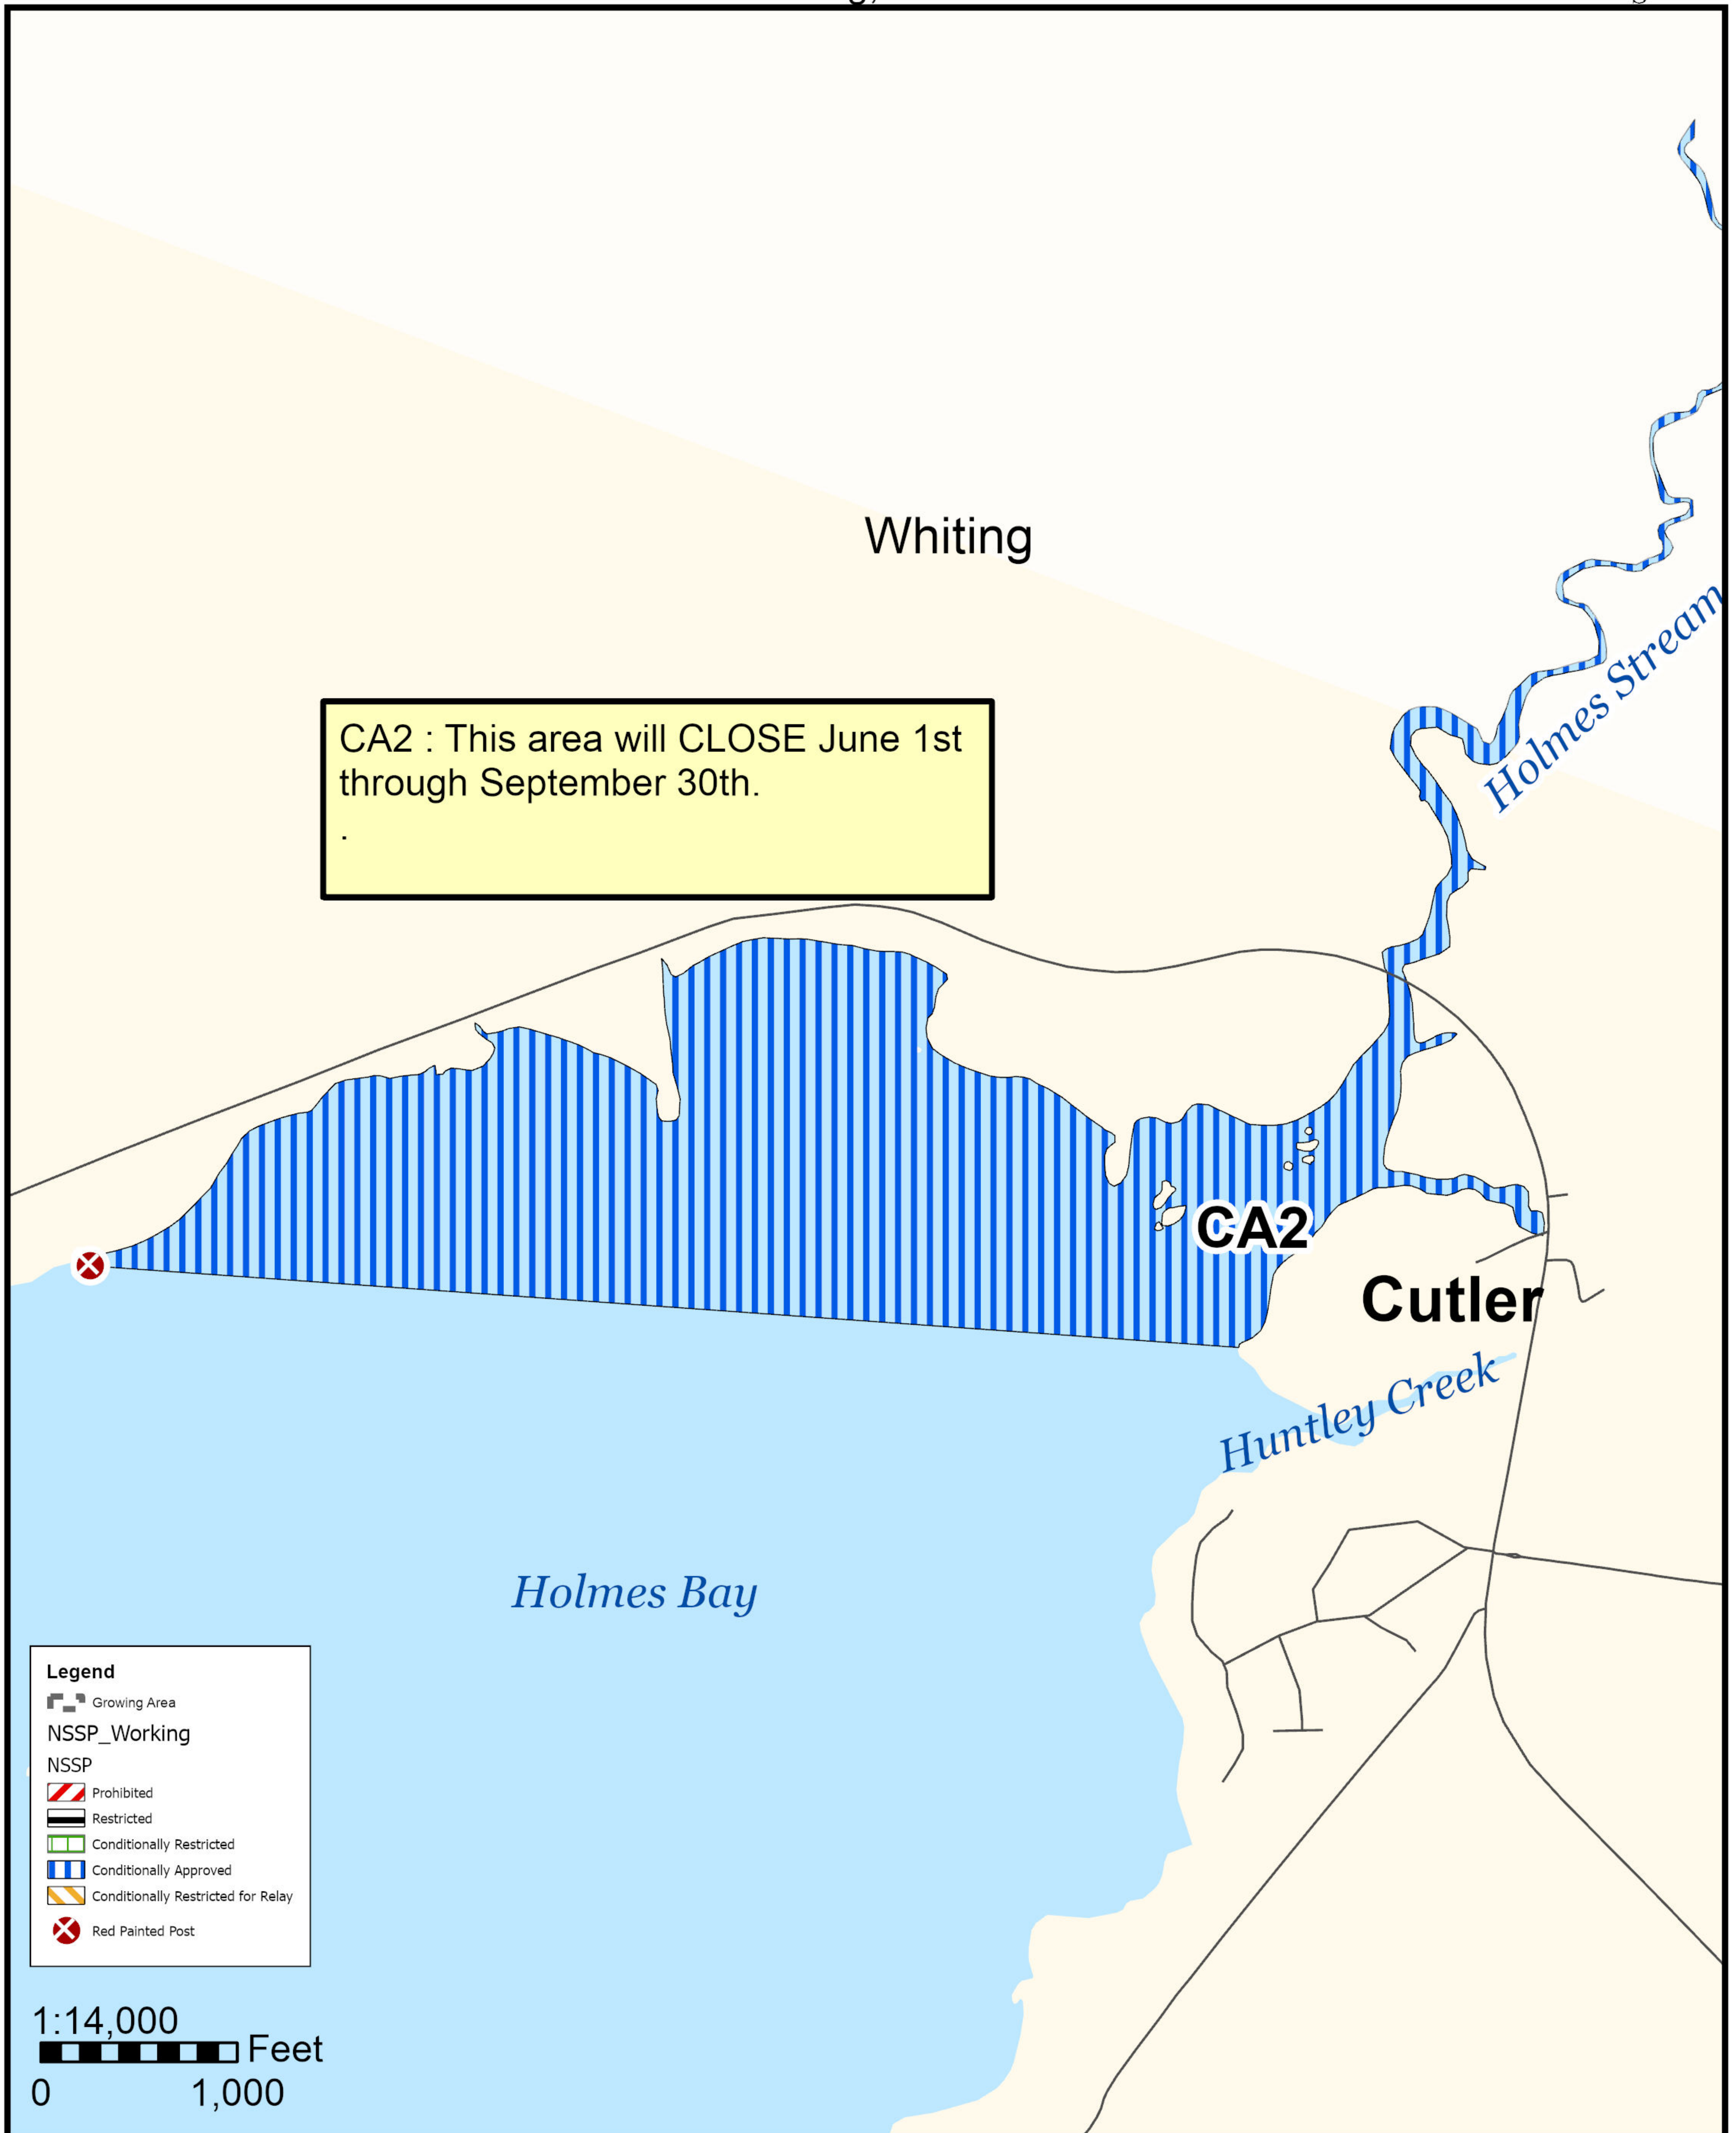

May 23, 2024

Maine Department of Marine Resources

Growing Area ER, Insets A - C Machias, Machiasport, East Machias, Whiting, Cutler

This map is provided as a courtesy. Read the provided legal notice for closure details. Closures are not shown outside of the designated growing area. Maritime navigational aids are for reference only and are not suitable for maritime navigation.

Maine Department of Marine Resources

Growing Area ER, Inset A

Whiting, Cutler

May 23, 2024

This map is provided as a courtesy. Read the provided legal notice for closure details. Closures are not shown outside of the designated growing area. Maritime navigational aids are for reference only and are not suitable for maritime navigation.

Maine Department of Marine Resources

Growing Area ER, Inset B Machiasport

May 23, 2024

This map is provided as a courtesy. Read the provided legal notice for closure details. Closures are not shown outside of the designated growing area. Maritime navigational aids are for reference only and are not suitable for maritime navigation.