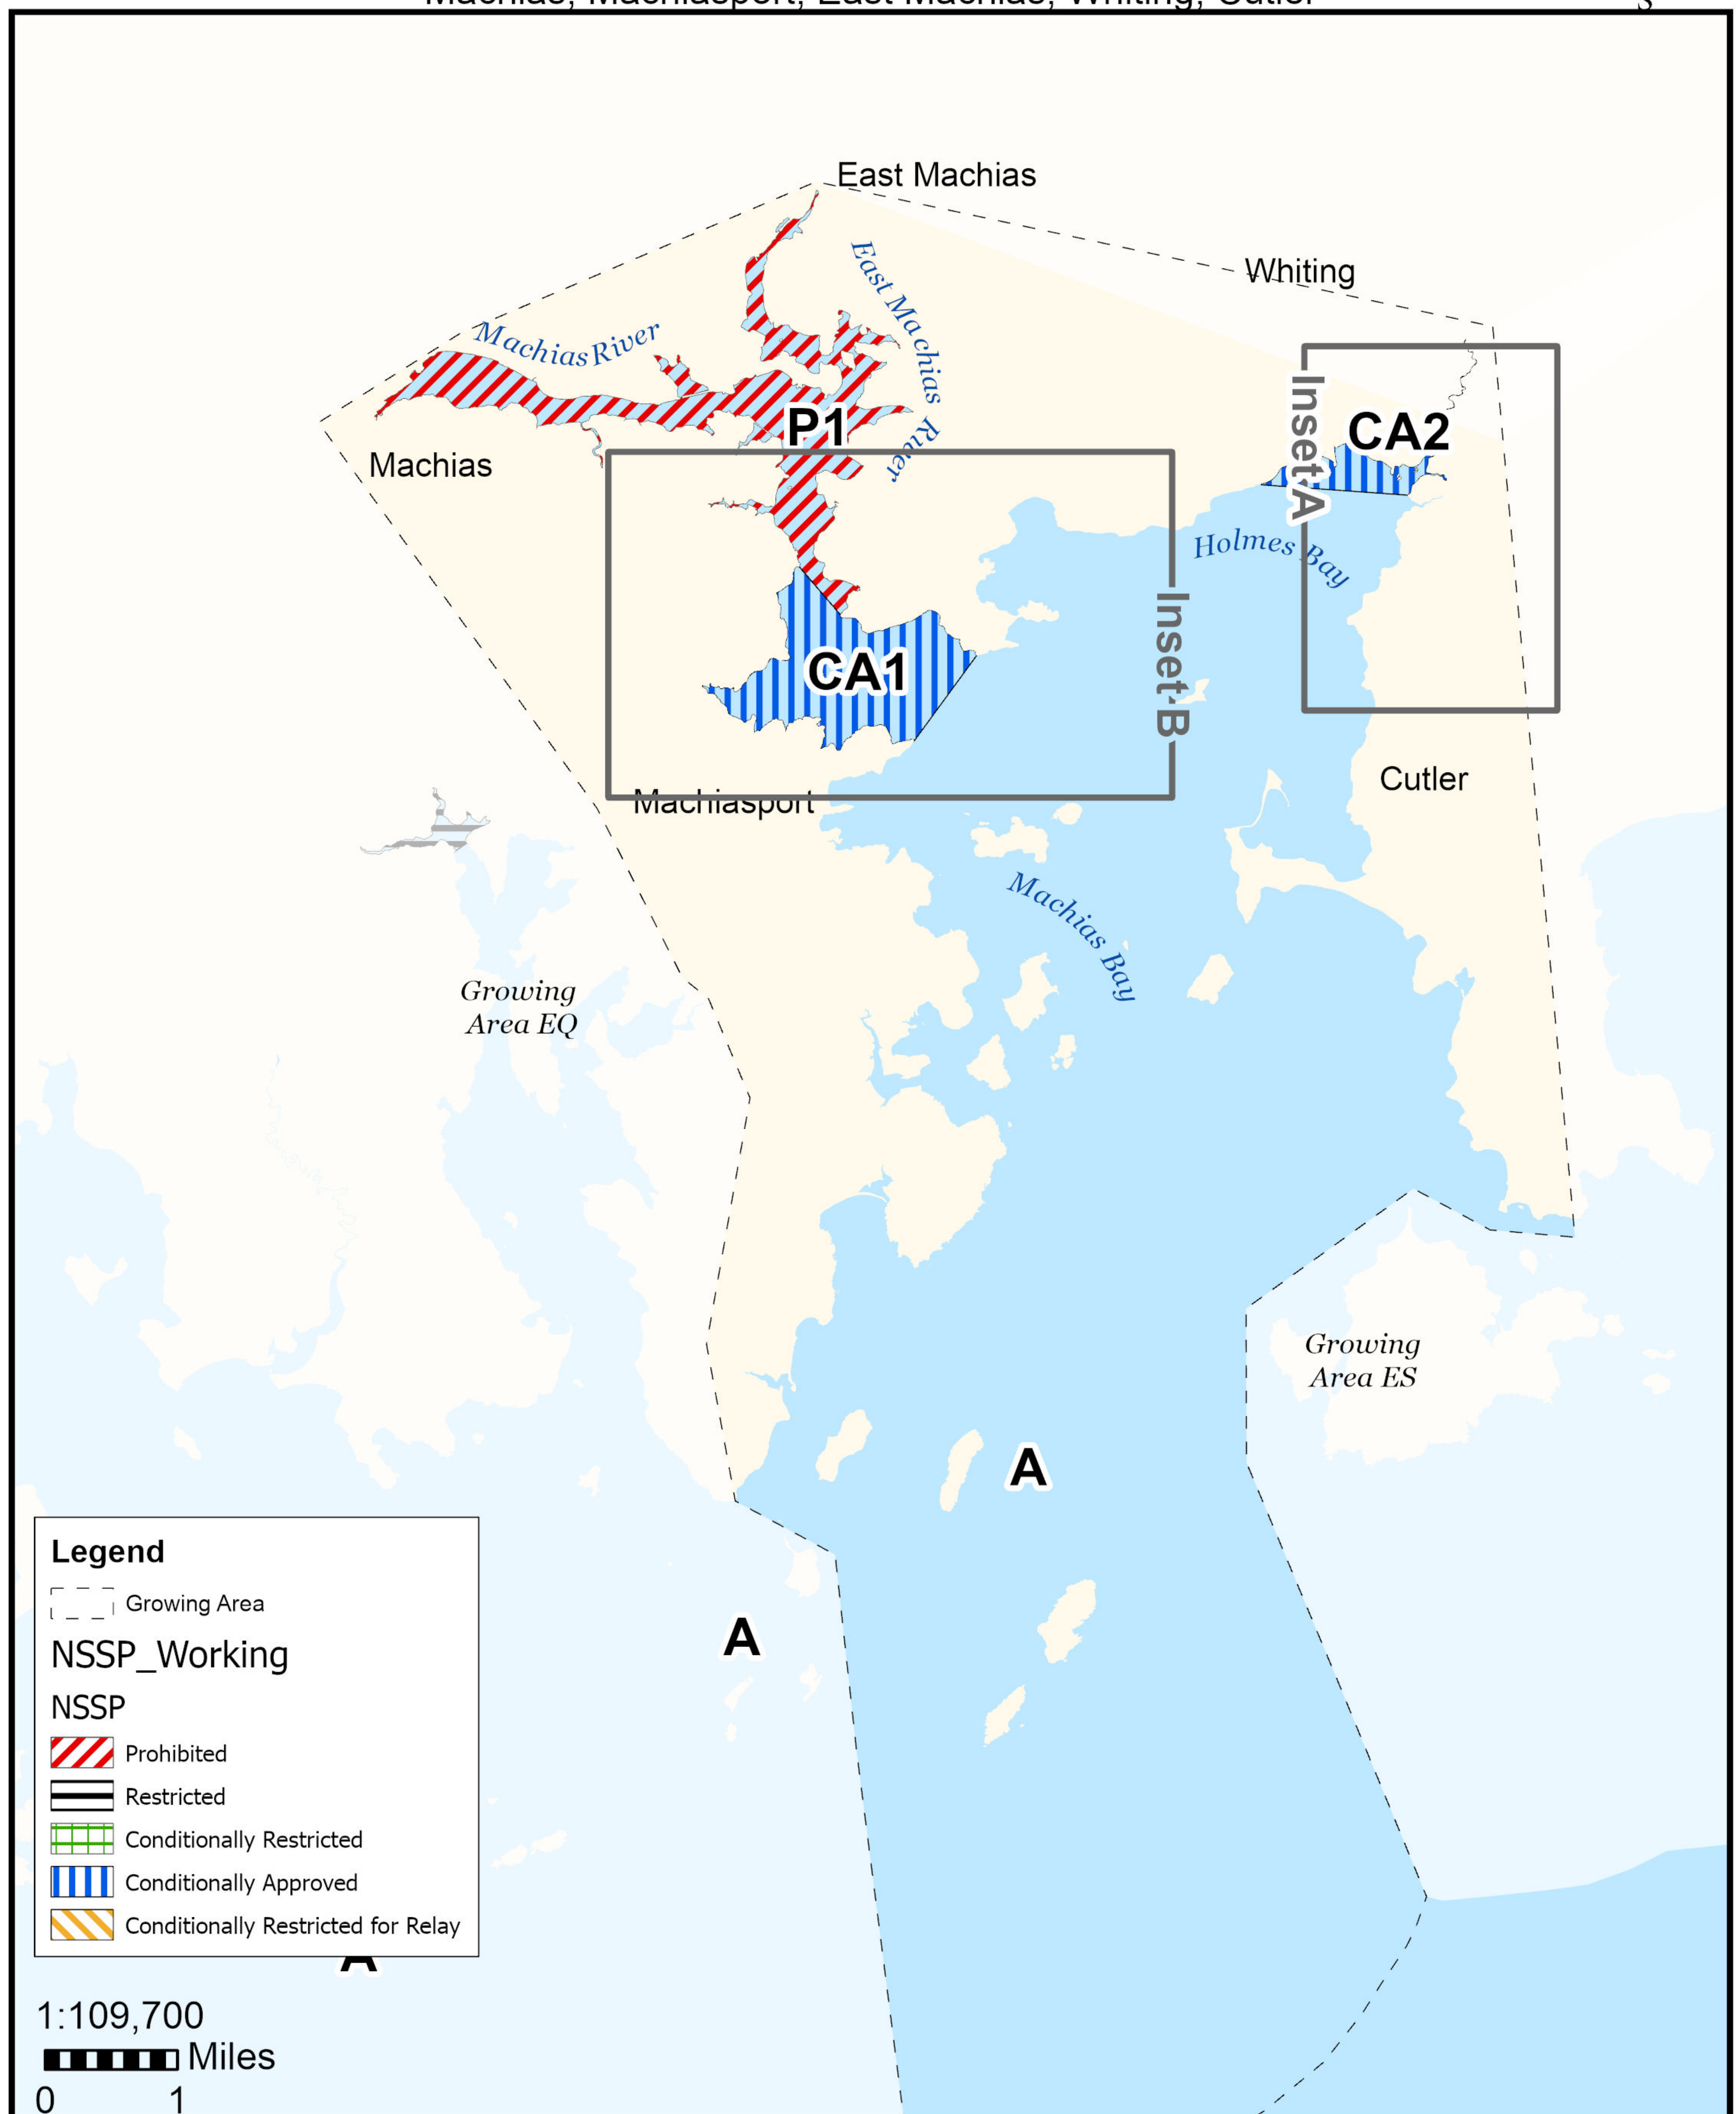

May 23, 2024

Maine Department of Marine Resources

Growing Area ER, Insets A - C Machias, Machiasport, East Machias, Whiting, Cutler

This map is provided as a courtesy. Read the provided legal notice for closure details. Closures are not shown outside of the designated growing area. Maritime navigational aids are for reference only and are not suitable for maritime navigation.

Maine Department of Marine Resources

Growing Area ER, Inset A

Whiting, Cutler

May 23, 2024

This map is provided as a courtesy. Read the provided legal notice for closure details. Closures are not shown outside of the designated growing area. Maritime navigational aids are for reference only and are not suitable for maritime navigation.

Maine Department of Marine Resources

Growing Area ER, Inset B Machiasport

May 23, 2024

This map is provided as a courtesy. Read the provided legal notice for closure details. Closures are not shown outside of the designated growing area. Maritime navigational aids are for reference only and are not suitable for maritime navigation.