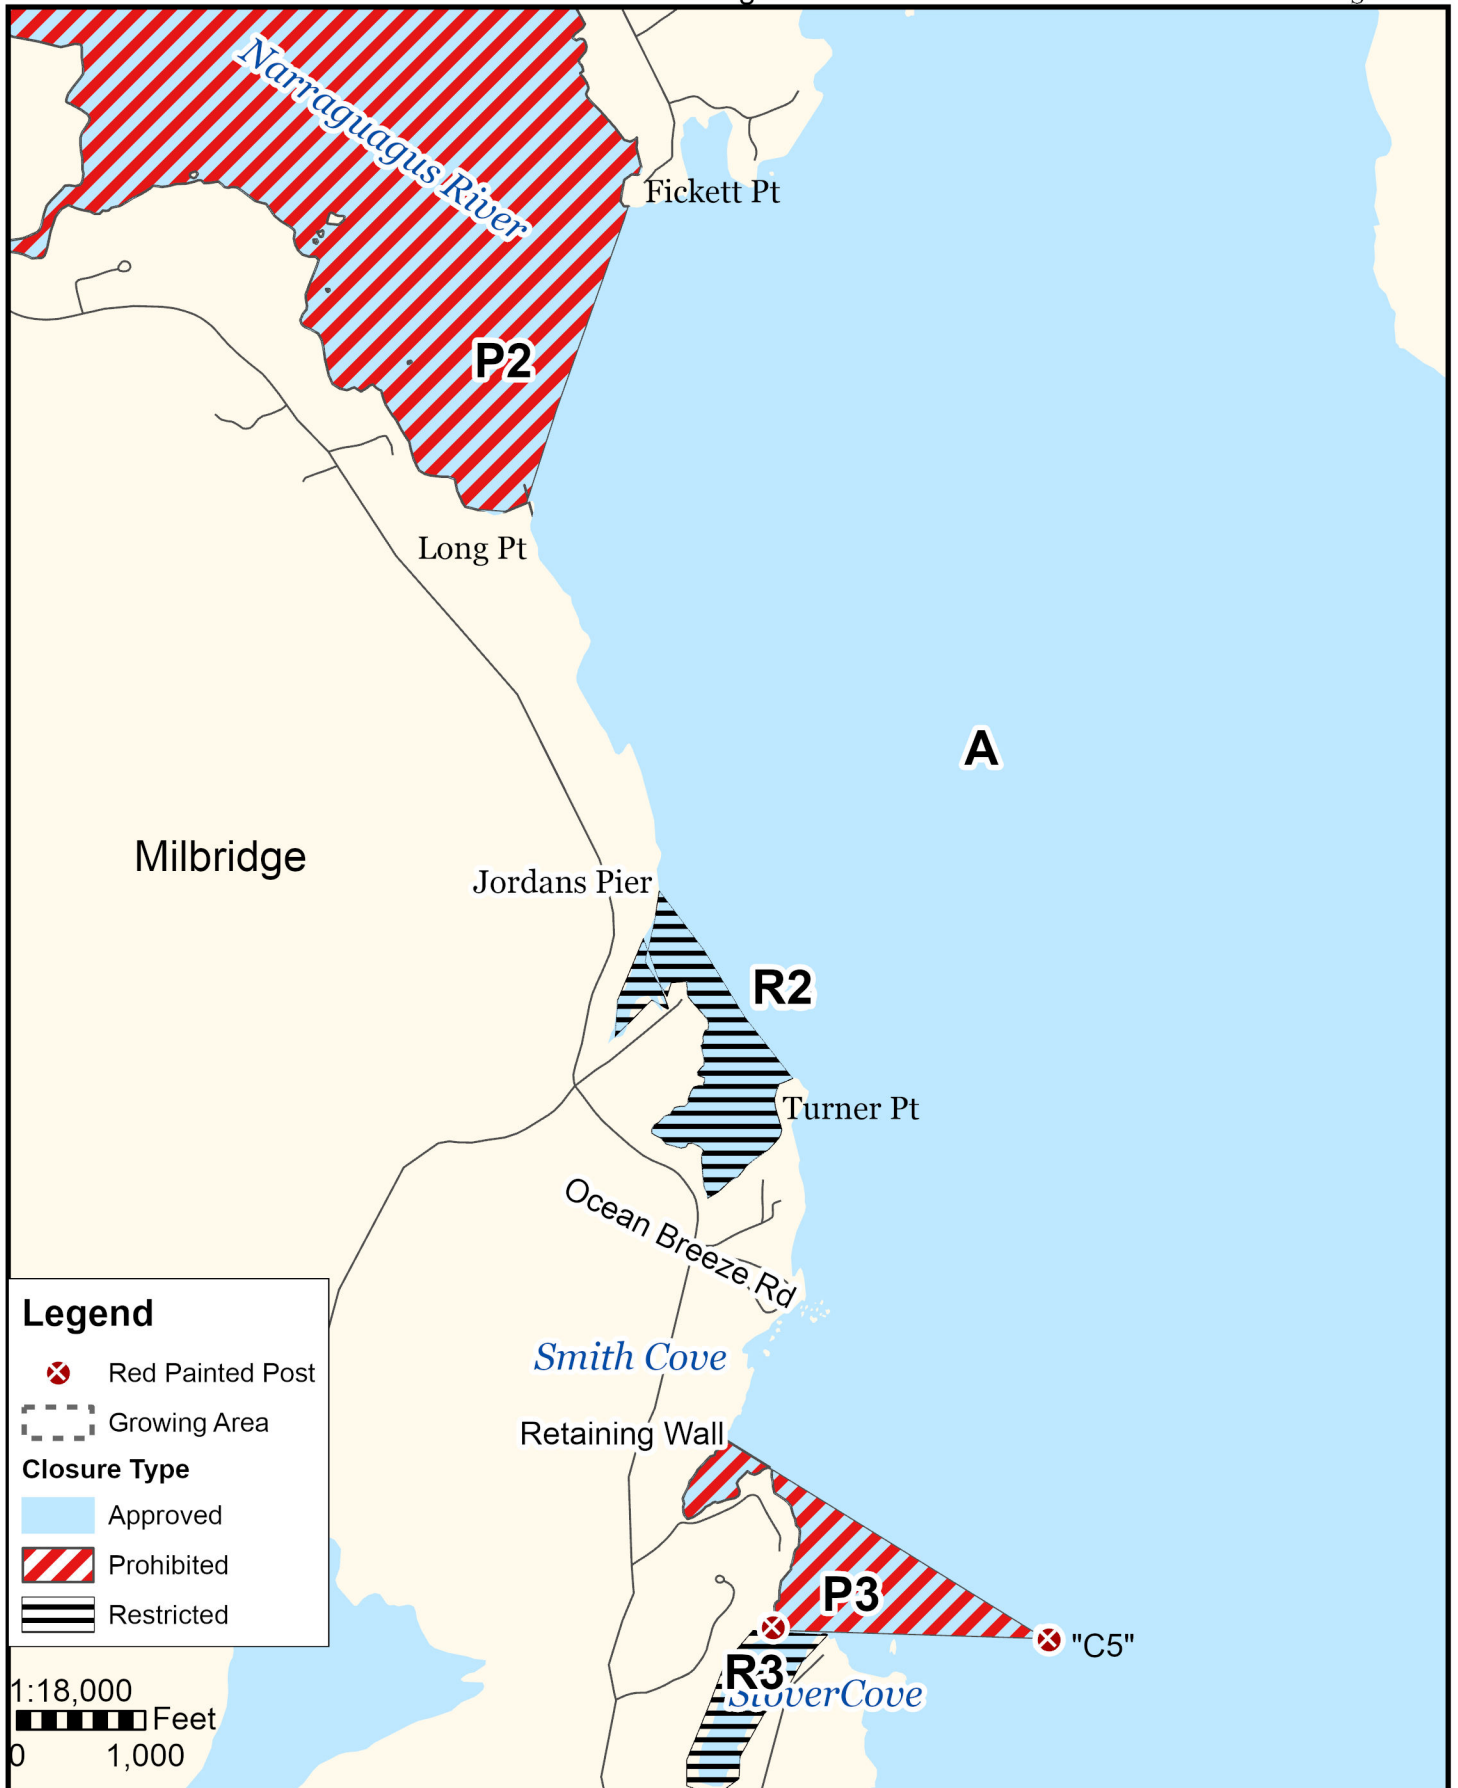

Maine Department of Marine Resources

Growing Area EL, Insets A - C
Harrington, Milbridge, Cherryfield

July 19, 2023

This map is provided as a courtesy. Read the provided legal notice for closure details. Closures are not shown outside of the designated growing area. Maritime navigational aids are for reference only and are not suitable for maritime navigation.

Maine Department of Marine Resources

Growing Area EL, Inset A

July 19, 2023

Harrington

This map is provided as a courtesy. Read the provided legal notice for closure details. Closures are not shown outside of the designated growing area. Maritime navigational aids are for reference only and are not suitable for maritime navigation.

Maine Department of Marine Resources

Growing Area EL, Inset B

July 19, 2023

Harrington, Milbridge

This map is provided as a courtesy. Read the provided legal notice for closure details. Closures are not shown outside of the designated growing area. Maritime navigational aids are for reference only and are not suitable for maritime navigation.

Maine Department of Marine Resources

Growing Area *EL*, Inset C
Milbridge

July 19, 2023

This map is provided as a courtesy. Read the provided legal notice for closure details. Closures are not shown outside of the designated growing area. Maritime navigational aids are for reference only and are not suitable for maritime navigation.