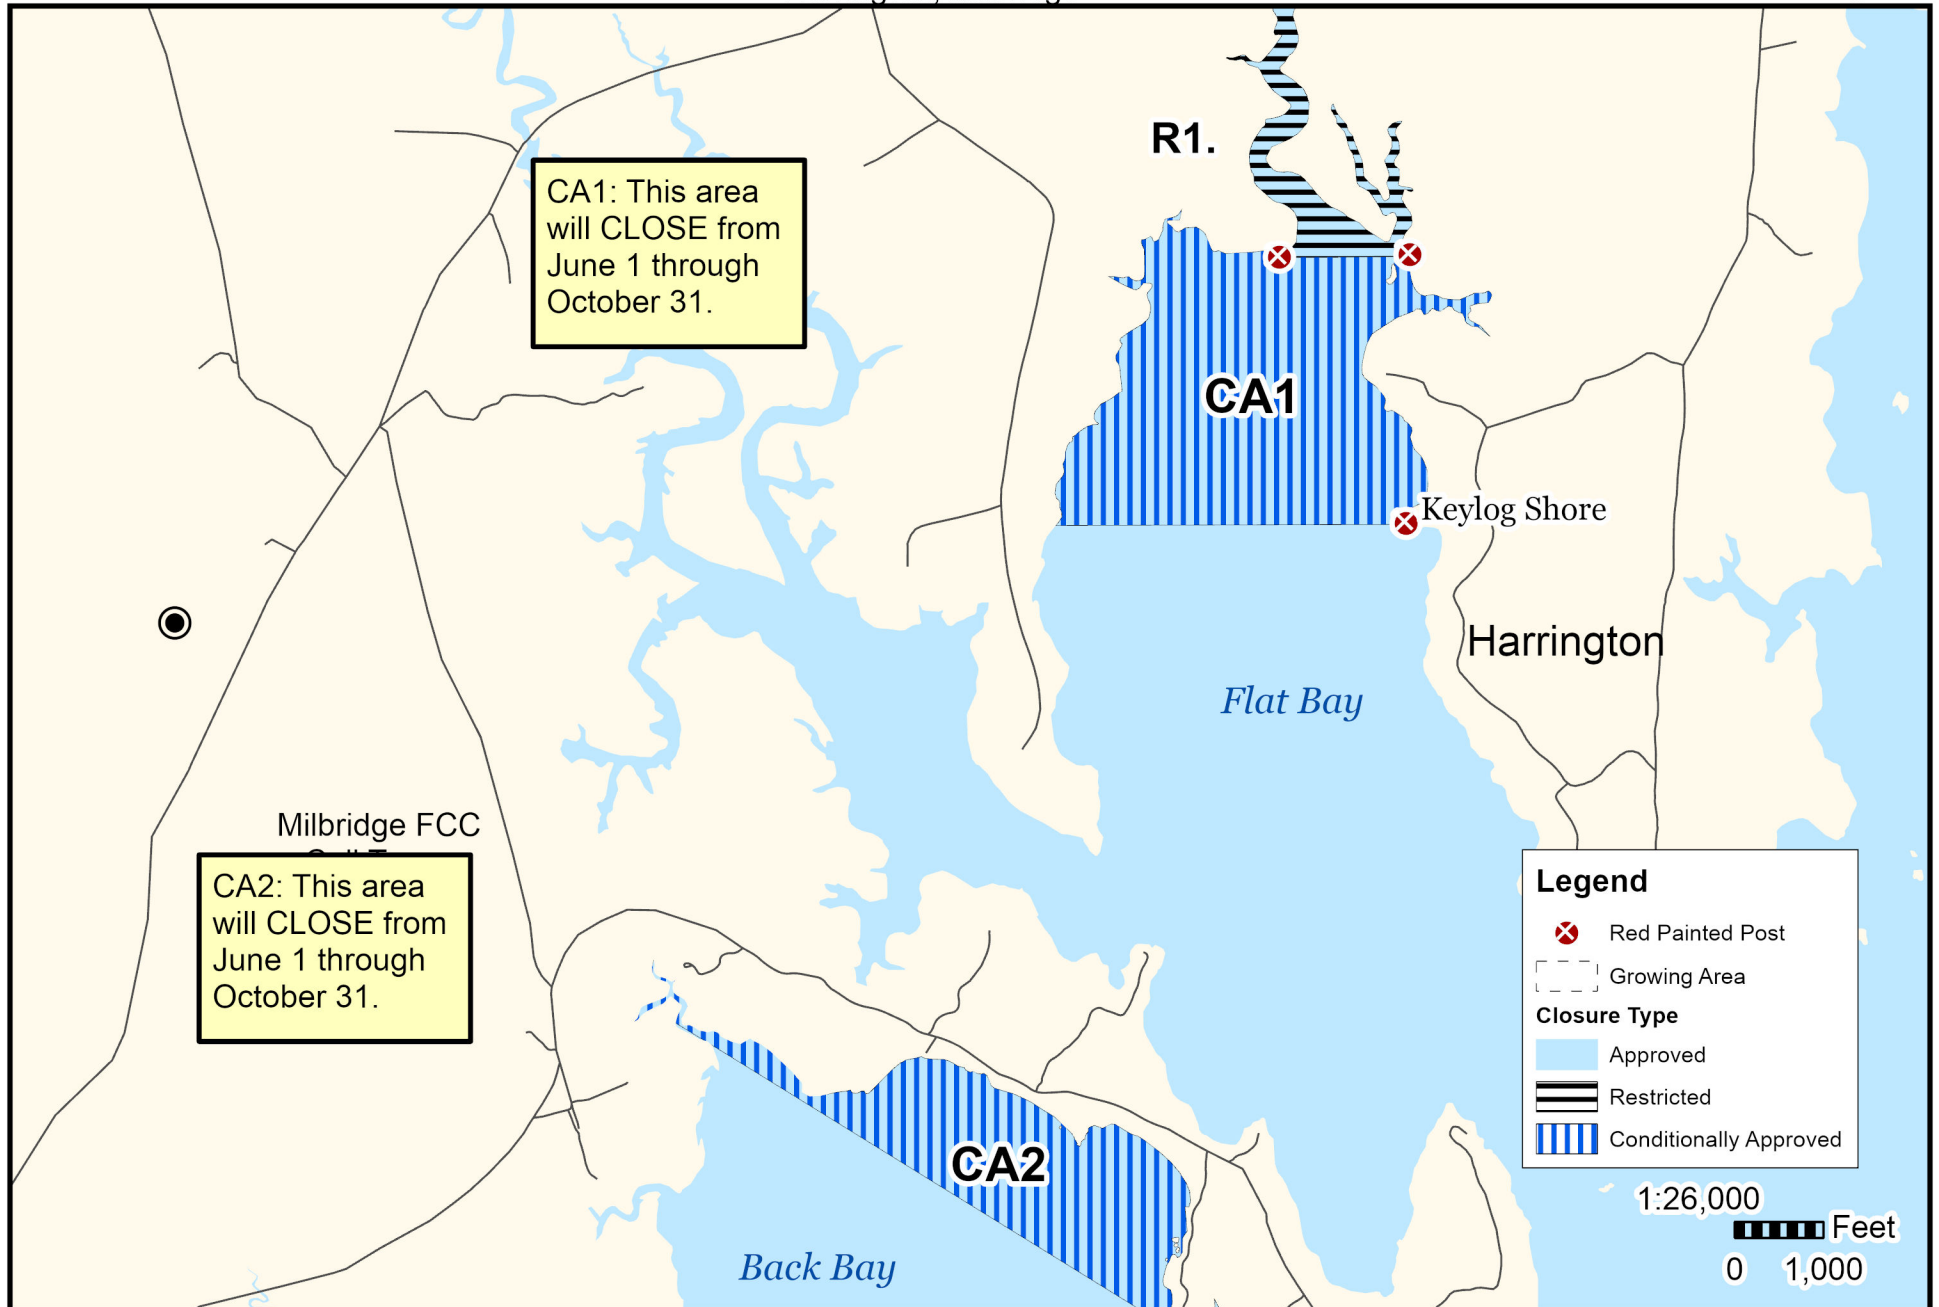

Maine Department of Marine Resources

Growing Area EL, Insets A - C
Harrington, Milbridge, Cherryfield

July 19, 2023

This map is provided as a courtesy. Read the provided legal notice for closure details. Closures are not shown outside of the designated growing area. Maritime navigational aids are for reference only and are not suitable for maritime navigation.

Maine Department of Marine Resources

Growing Area EL, Inset A

July 19, 2023

Harrington

This map is provided as a courtesy. Read the provided legal notice for closure details. Closures are not shown outside of the designated growing area. Maritime navigational aids are for reference only and are not suitable for maritime navigation.

Maine Department of Marine Resources

Growing Area EL, Inset B

July 19, 2023

Harrington, Milbridge

This map is provided as a courtesy. Read the provided legal notice for closure details. Closures are not shown outside of the designated growing area. Maritime navigational aids are for reference only and are not suitable for maritime navigation.

Maine Department of Marine Resources

Growing Area *EL*, Inset C
Milbridge

July 19, 2023

This map is provided as a courtesy. Read the provided legal notice for closure details. Closures are not shown outside of the designated growing area. Maritime navigational aids are for reference only and are not suitable for maritime navigation.