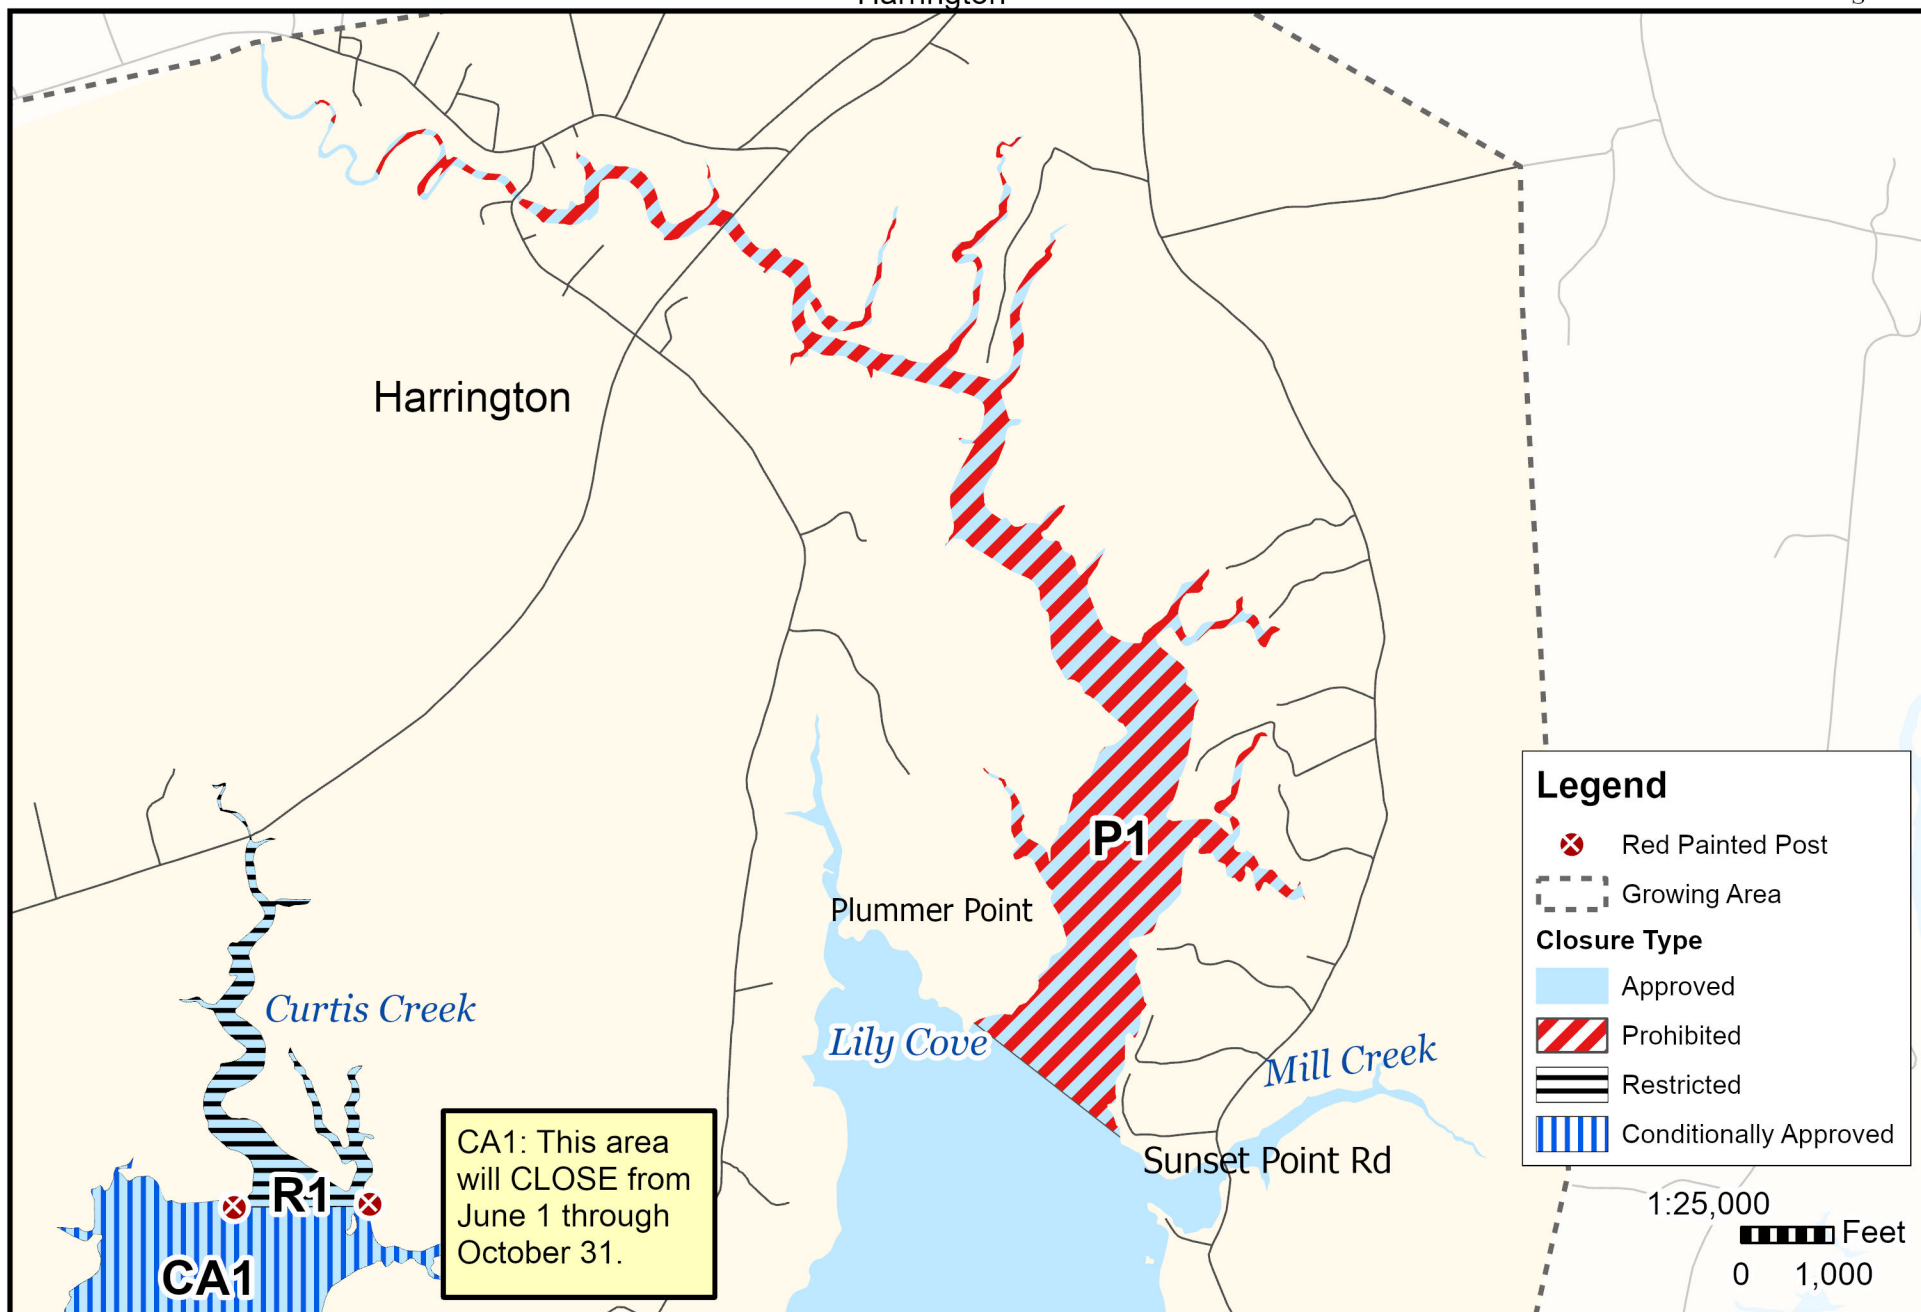

Maine Department of Marine Resources

Growing Area EL, Insets A - C
Harrington, Milbridge, Cherryfield

July 19, 2023

This map is provided as a courtesy. Read the provided legal notice for closure details. Closures are not shown outside of the designated growing area. Maritime navigational aids are for reference only and are not suitable for maritime navigation.

Maine Department of Marine Resources

Growing Area EL, Inset A

July 19, 2023

Harrington

This map is provided as a courtesy. Read the provided legal notice for closure details. Closures are not shown outside of the designated growing area. Maritime navigational aids are for reference only and are not suitable for maritime navigation.

Maine Department of Marine Resources

Growing Area EL, Inset B

July 19, 2023

Harrington, Milbridge

This map is provided as a courtesy. Read the provided legal notice for closure details. Closures are not shown outside of the designated growing area. Maritime navigational aids are for reference only and are not suitable for maritime navigation.

Maine Department of Marine Resources

Growing Area *EL*, Inset C
Milbridge

July 19, 2023

This map is provided as a courtesy. Read the provided legal notice for closure details. Closures are not shown outside of the designated growing area. Maritime navigational aids are for reference only and are not suitable for maritime navigation.