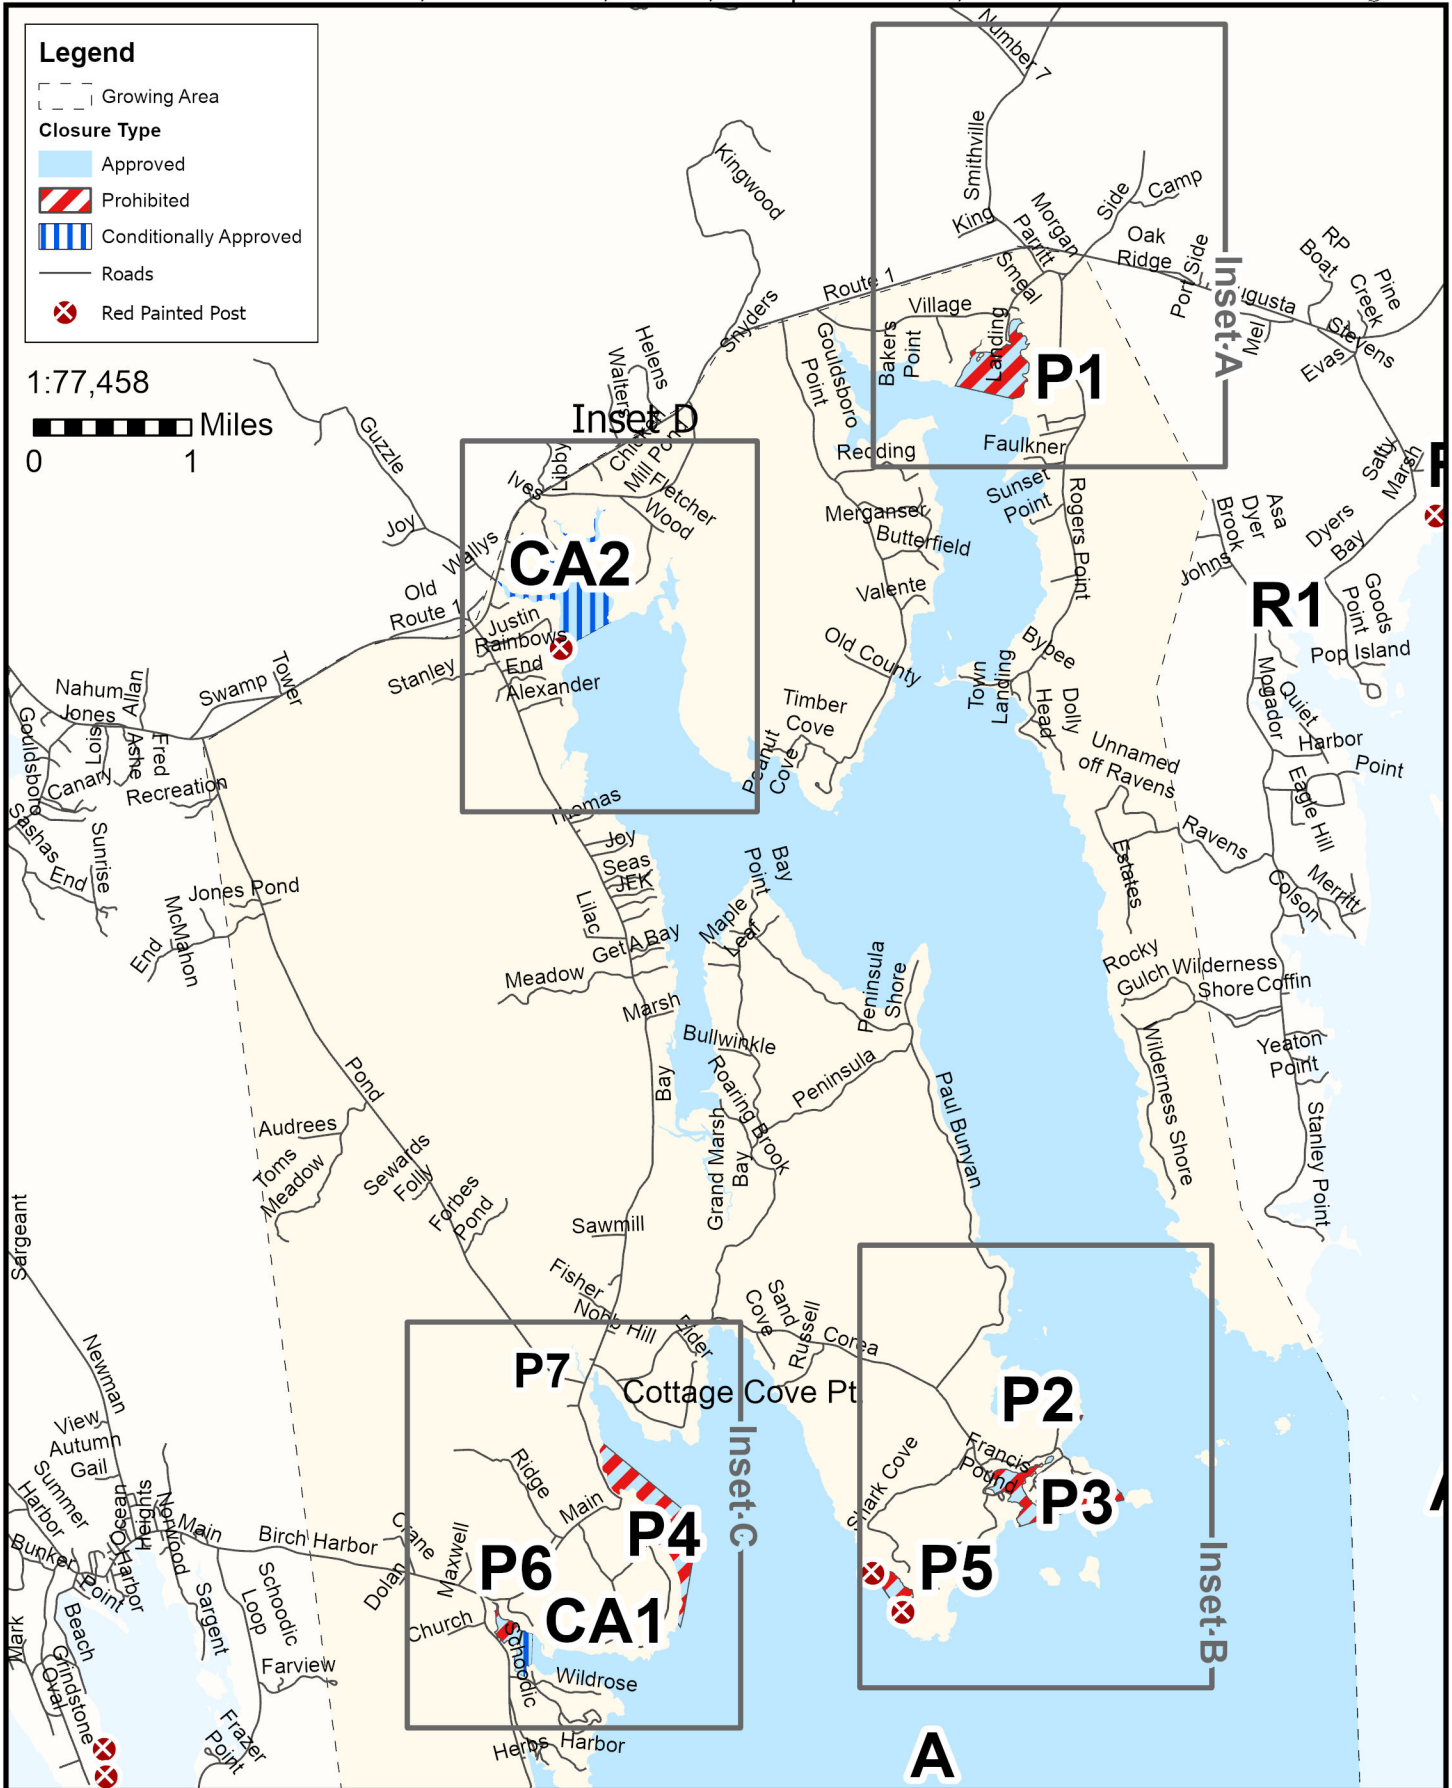

## Growing Area EJ, Insets A - D June 18, 2024

Steuben, Gouldsboro, Corea, Prospect Harbor, Birch Harbor

This map is provided as a courtesy. Read the provided legal notice for closure details. Closures are not shown outside of the designated growing area. Maritime navigational aids are for reference only and are not suitable for maritime navigation.

## Growing Area EJ, Inset A

June 18, 2024

Steuben

This map is provided as a courtesy. Read the provided legal notice for closure details. Closures are not shown outside of the designated growing area. Maritime navigational aids are for reference only and are not suitable for maritime navigation.

## Growing Area EJ, Inset B

June 18, 2024

Corea

This map is provided as a courtesy. Read the provided legal notice for closure details. Closures are not shown outside of the designated growing area. Maritime navigational aids are for reference only and are not suitable for maritime navigation.

## Growing Area EJ, Inset C

Prospect Harbor

June 18, 2024

This map is provided as a courtesy, read the provided legal notice for closure details. Closures are not shown outside of the designated growing area. Any navigation aids shown are not suitable for maritime navigation.