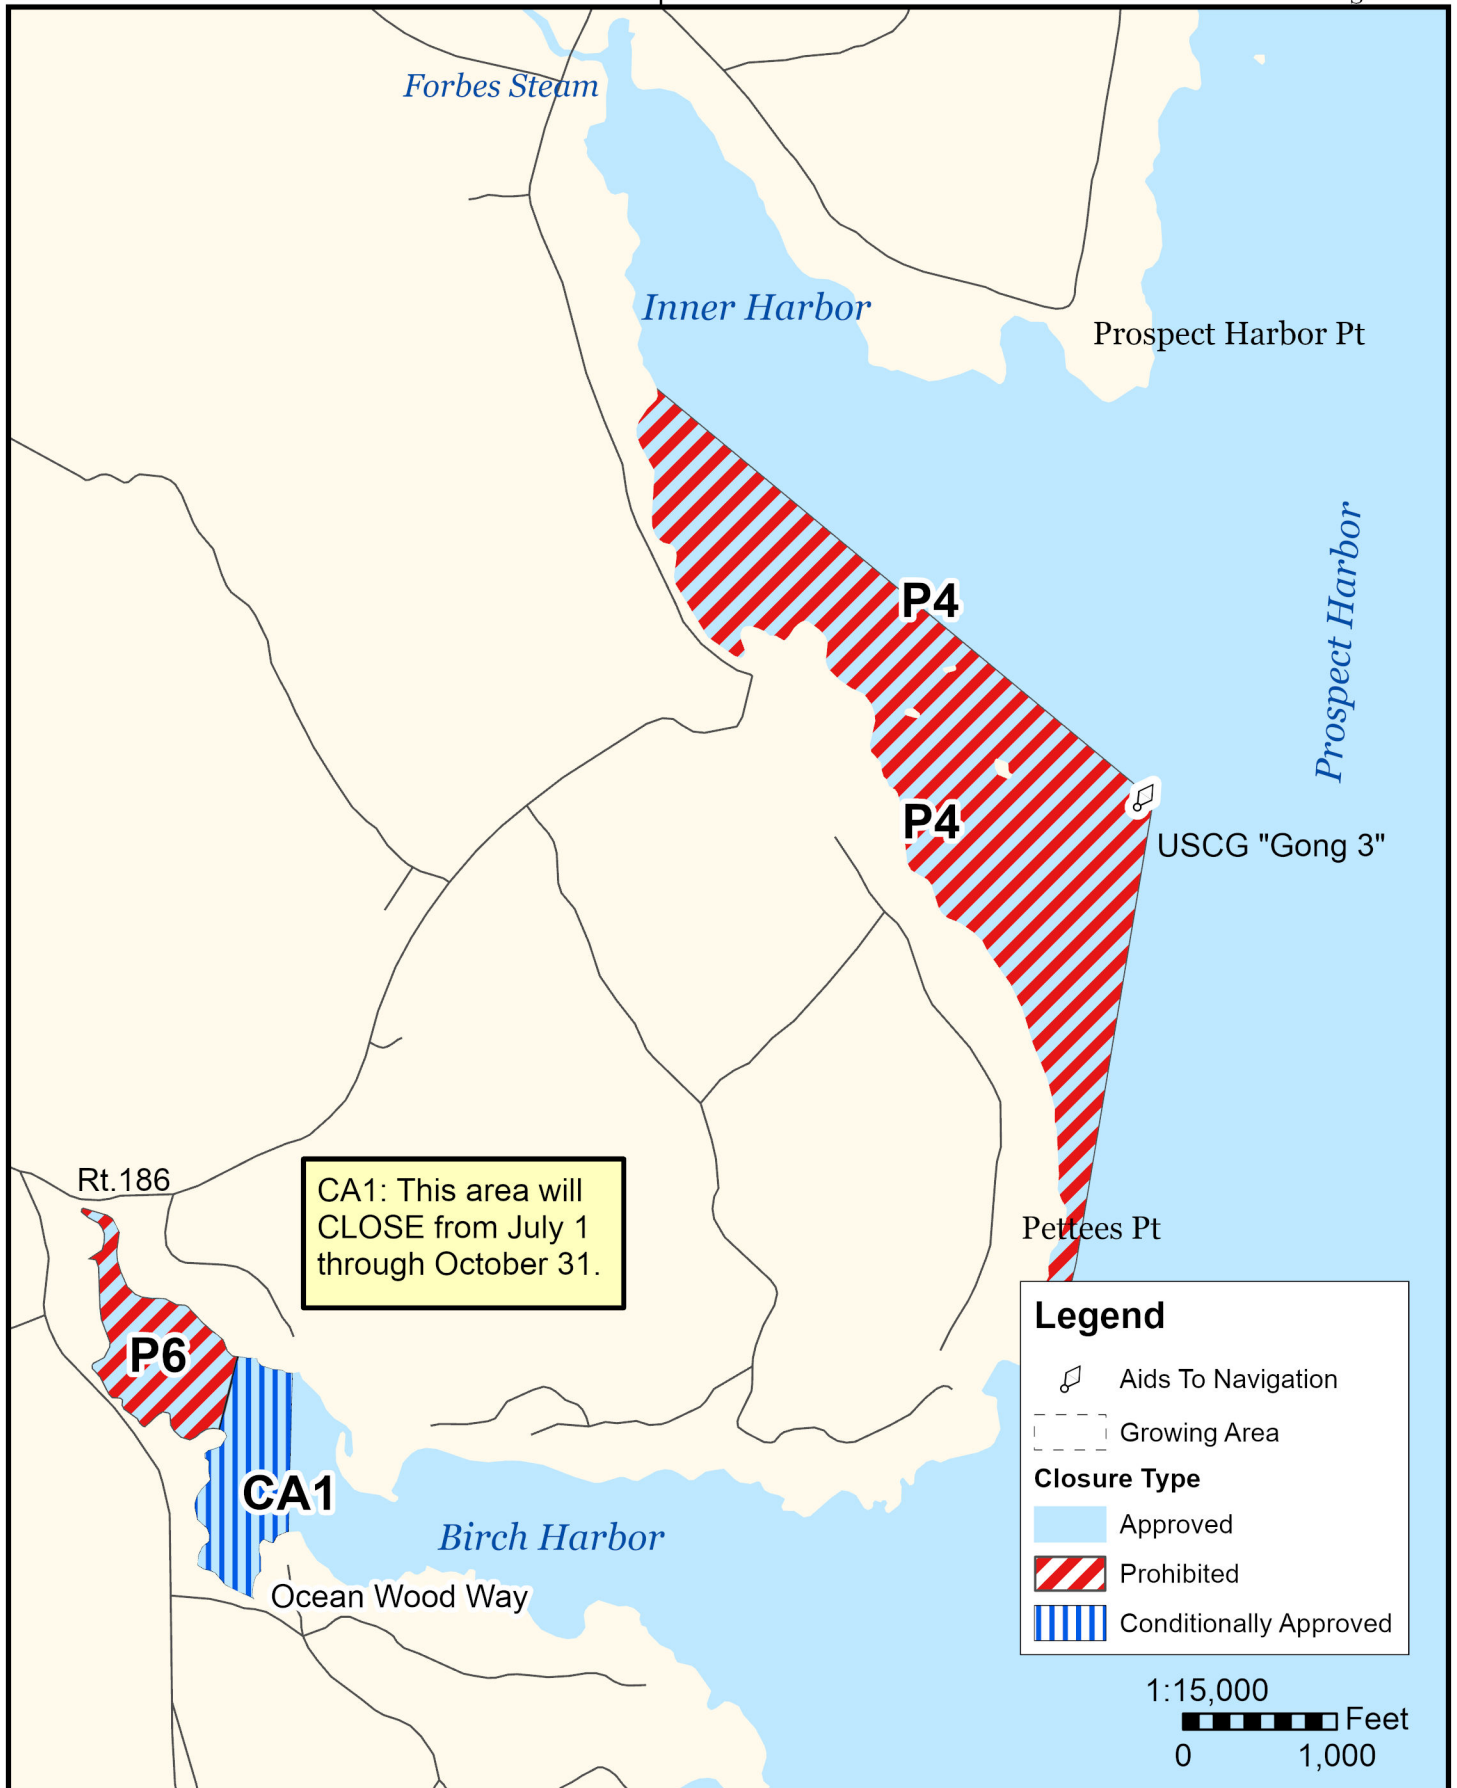

## Growing Area EJ, Inset A

June 18, 2024

Steuben

This map is provided as a courtesy. Read the provided legal notice for closure details. Closures are not shown outside of the designated growing area. Maritime navigational aids are for reference only and are not suitable for maritime navigation.

## Growing Area EJ, Inset B

June 18, 2024

Corea

This map is provided as a courtesy. Read the provided legal notice for closure details. Closures are not shown outside of the designated growing area. Maritime navigational aids are for reference only and are not suitable for maritime navigation.

## Growing Area EJ, Inset C

Prospect Harbor

June 18, 2024

This map is provided as a courtesy, read the provided legal notice for closure details. Closures are not shown outside of the designated growing area. Any navigation aids shown are not suitable for maritime navigation.