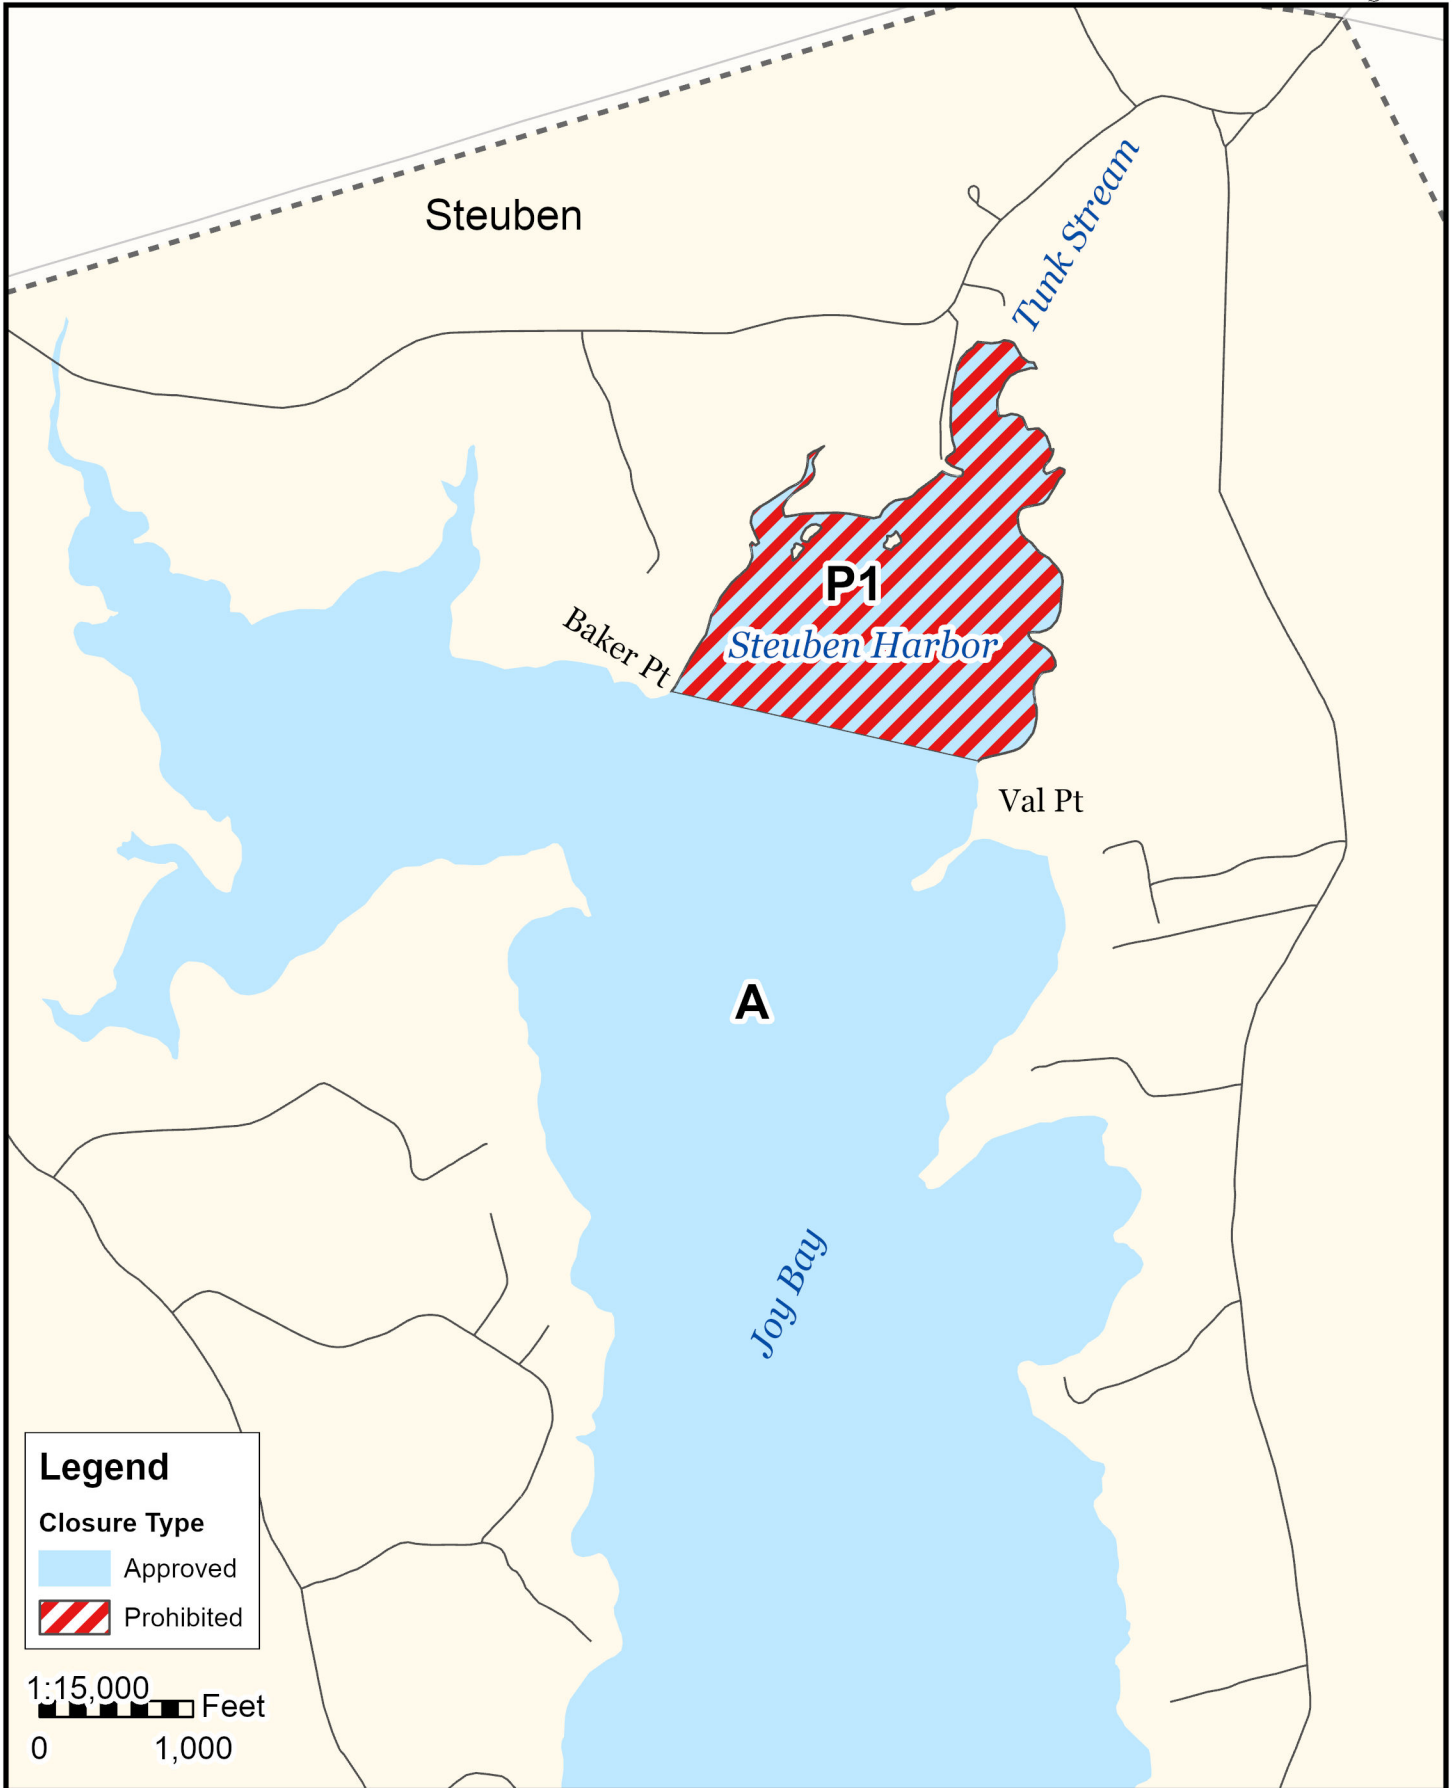

## Growing Area EJ, Insets A - D June 18, 2024

Steuben, Gouldsboro, Corea, Prospect Harbor, Birch Harbor

This map is provided as a courtesy. Read the provided legal notice for closure details. Closures are not shown outside of the designated growing area. Maritime navigational aids are for reference only and are not suitable for maritime navigation.

## Growing Area EJ, Inset A

June 18, 2024

Steuben

This map is provided as a courtesy. Read the provided legal notice for closure details. Closures are not shown outside of the designated growing area. Maritime navigational aids are for reference only and are not suitable for maritime navigation.