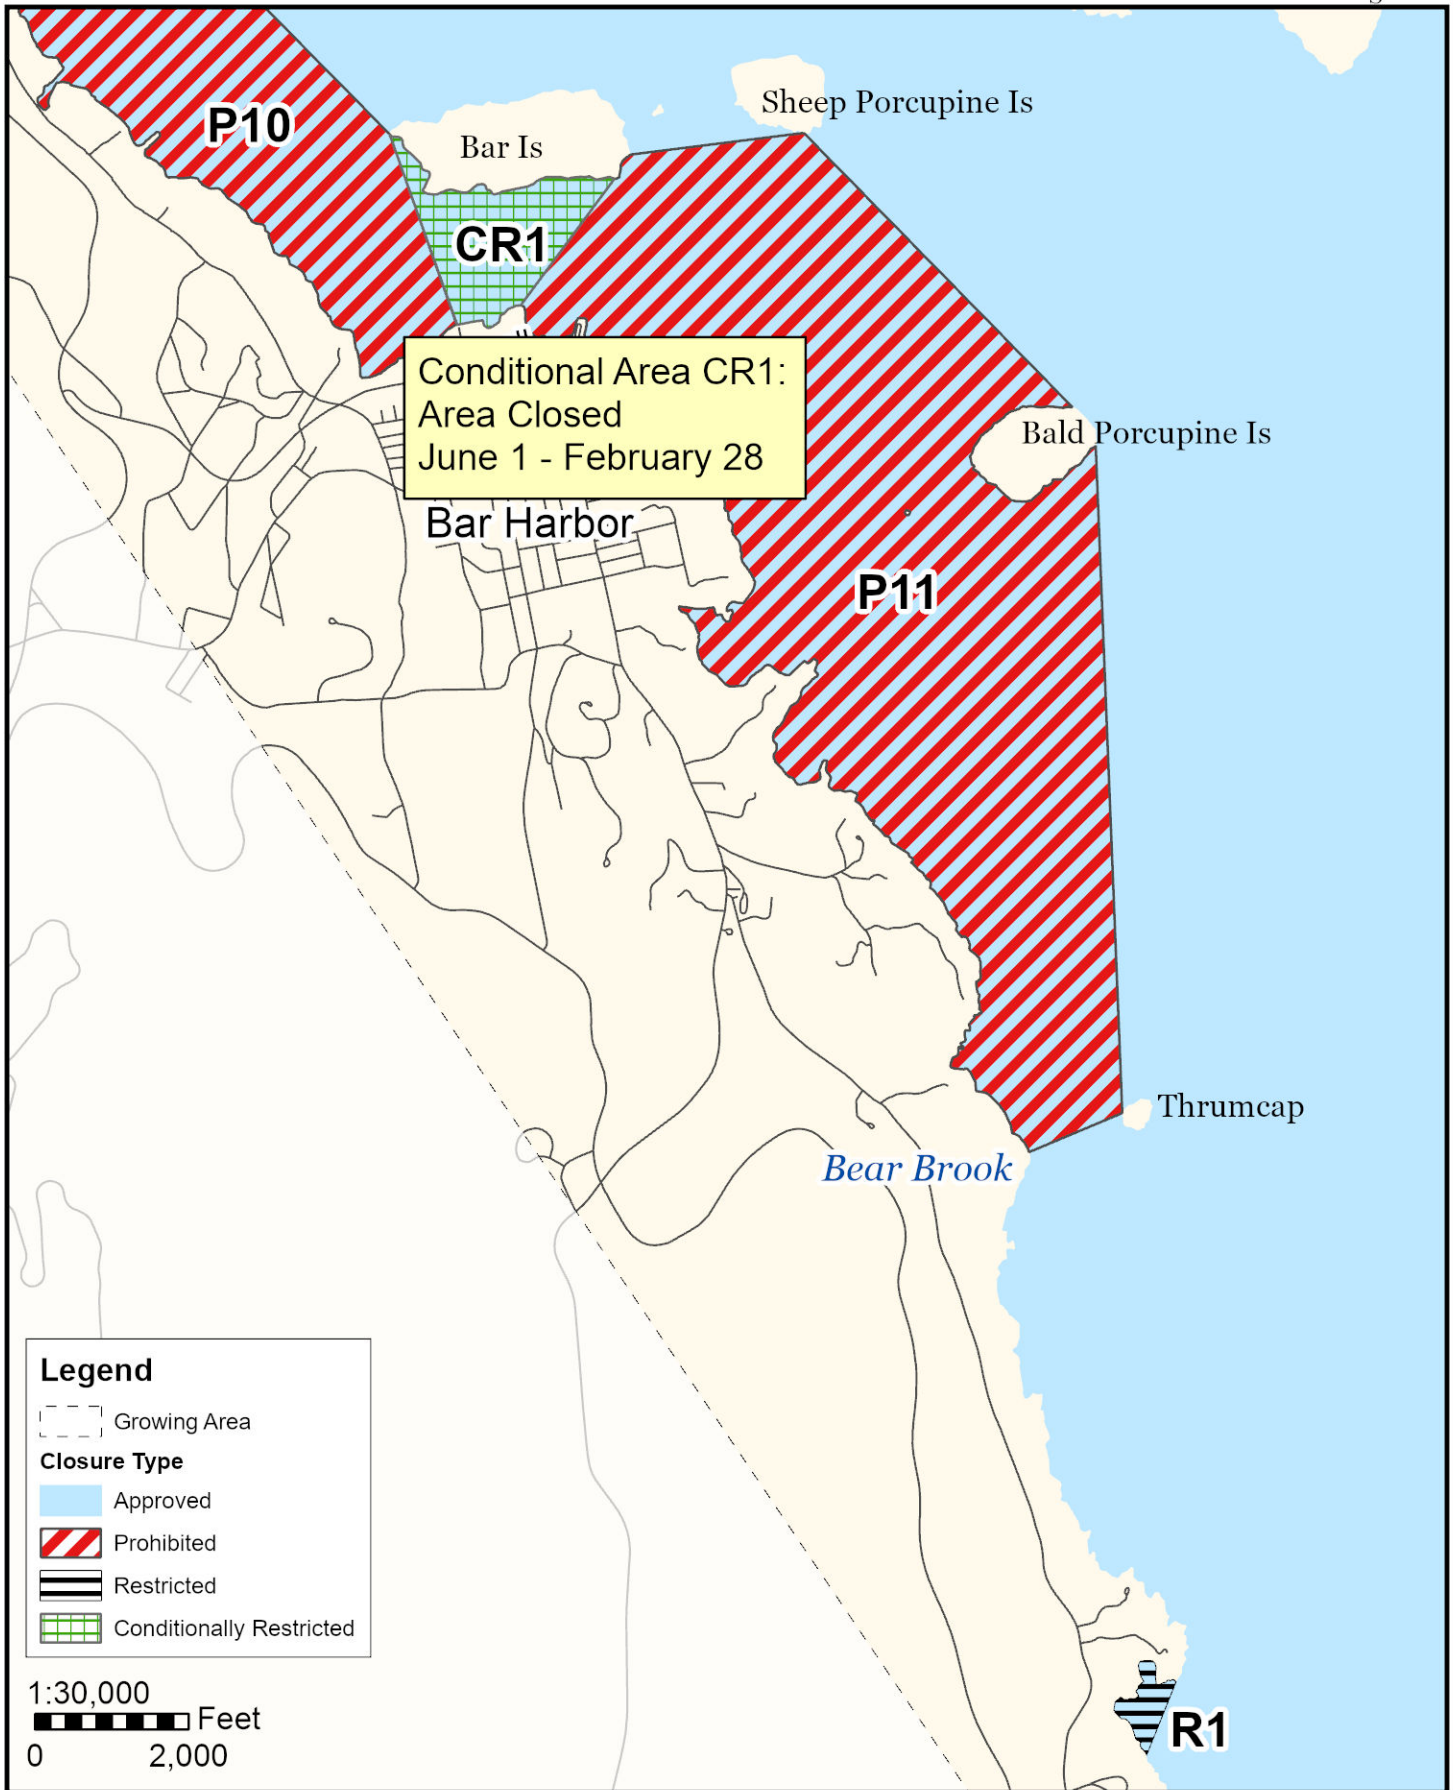

Maine Department of Marine Resources

Growing Area EI, Inset B

Hancock, Lamoine

June 13, 2024

This map is provided as a courtesy. Read the provided legal notice for closure details. Closures are not shown outside of the designated growing area. Maritime navigational aids are for reference only and are not suitable for maritime navigation.

Maine Department of Marine Resources

Growing Area EI, Inset D Bar Harbor

June 13, 2024

This map is provided as a courtesy, read the provided legal notice for closure details. Closures are not shown outside of the designated growing area. Any navigation aids shown are not suitable for maritime navigation.

Maine Department of Marine Resources

Growing Area EI, Inset C

Bar Harbor

June 13, 2024

This map is provided as a courtesy, read the provided legal notice for closure details. Closures are not shown outside of the designated growing area. Any navigation aids shown are not suitable for maritime navigation.

Maine Department of Marine Resources

Growing Area EI, Inset E

Winter Harbor

June 13, 2024

This map is provided as a courtesy. Read the provided legal notice for closure details. Closures are not shown outside of the designated growing area. Maritime navigational aids are for reference only and are not suitable for maritime navigation.