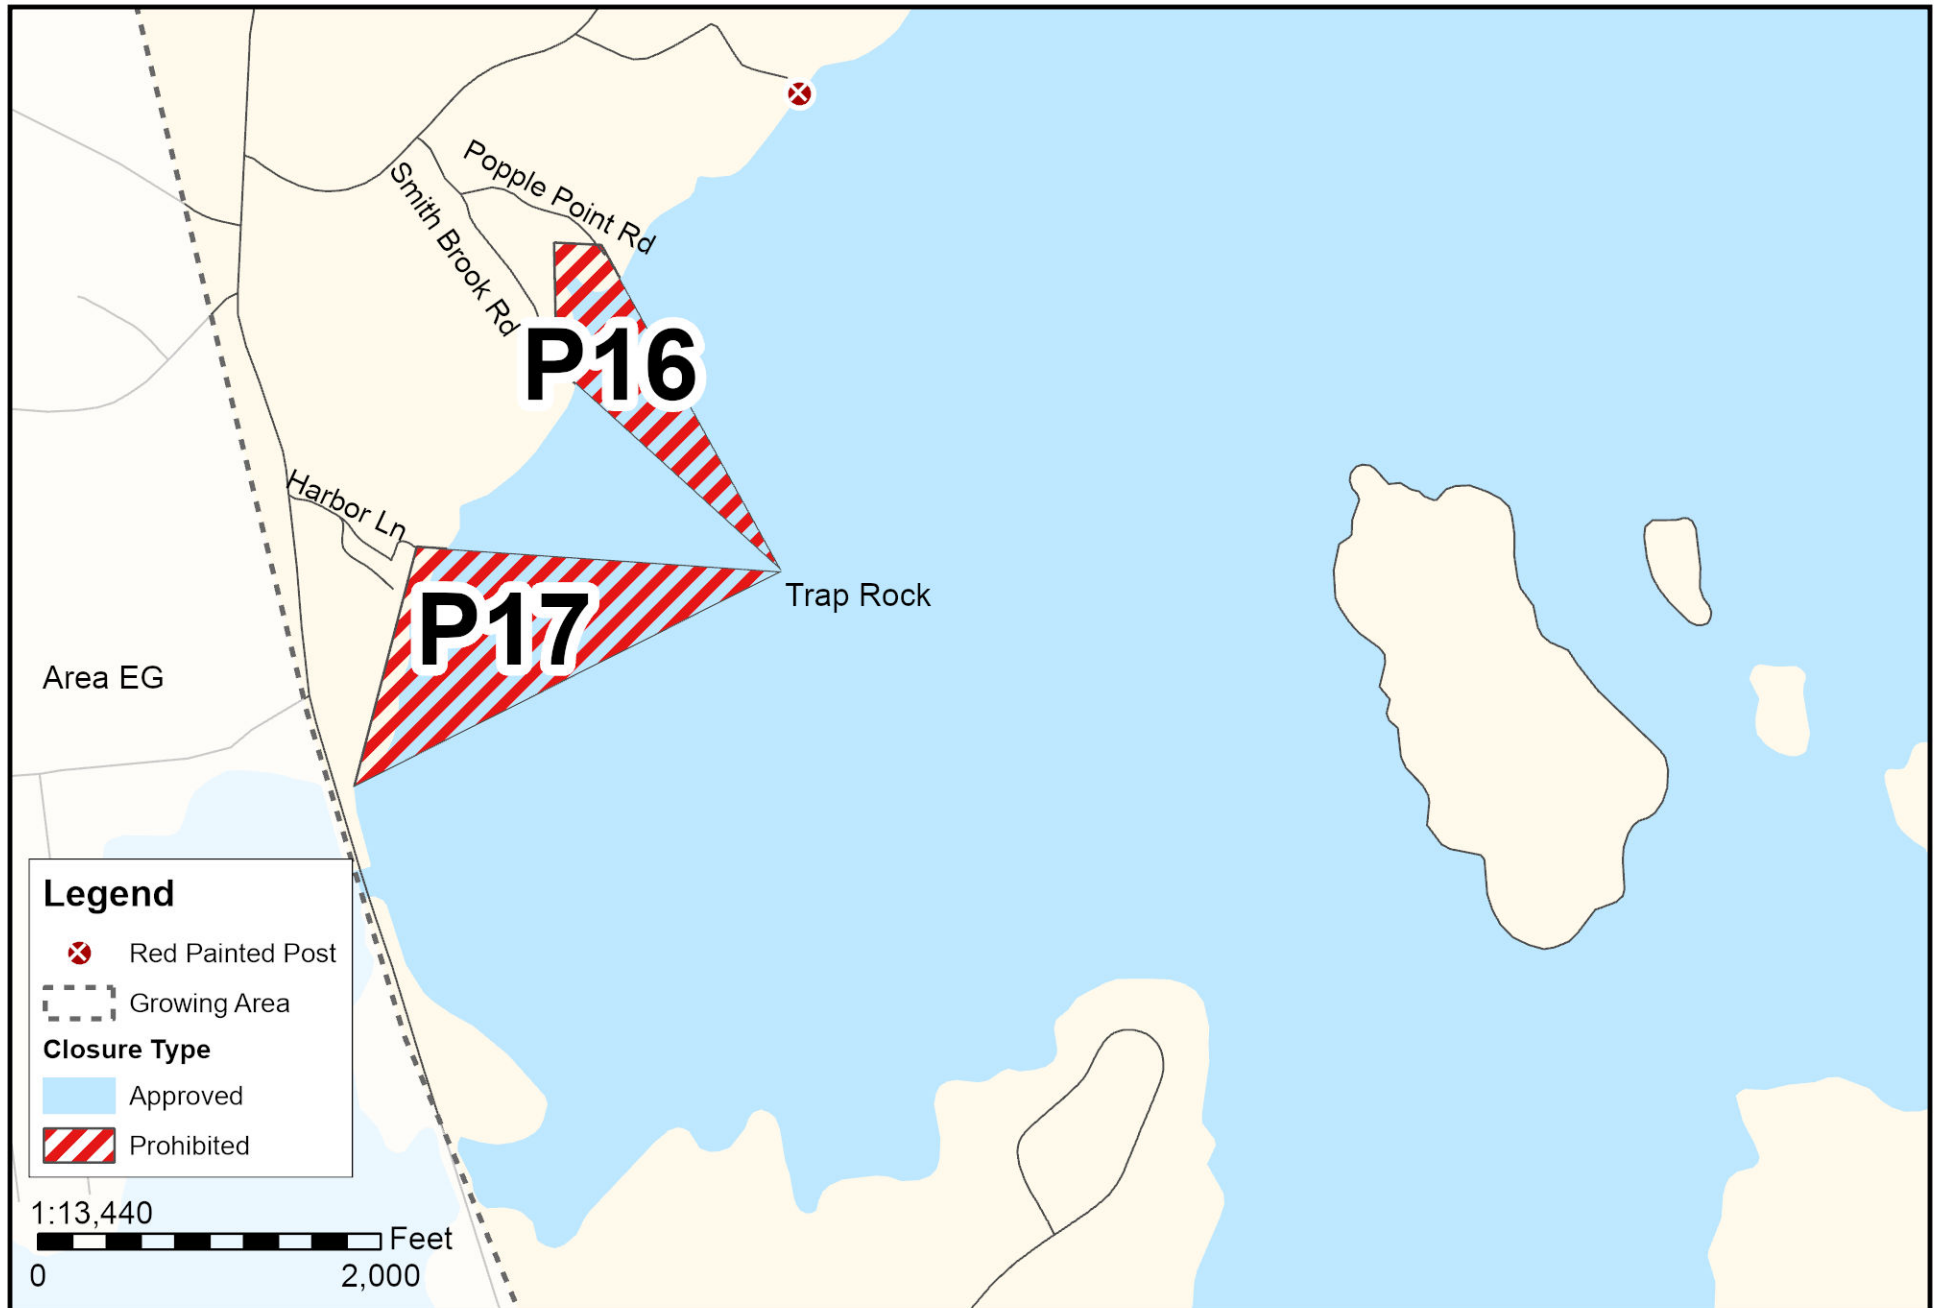

Maine Department of Marine Resources

Growing Area EI, Inset C

Bar Harbor

June 13, 2024

This map is provided as a courtesy, read the provided legal notice for closure details. Closures are not shown outside of the designated growing area. Any navigation aids shown are not suitable for maritime navigation.

Maine Department of Marine Resources

Growing Area EI, Inset E

Winter Harbor

June 13, 2024

This map is provided as a courtesy. Read the provided legal notice for closure details. Closures are not shown outside of the designated growing area. Maritime navigational aids are for reference only and are not suitable for maritime navigation.

Maine Department of Marine Resources

Growing Area EI, Inset F
Sorrento

June 13, 2024

This map is provided as a courtesy. Read the provided legal notice for closure details. Closures are not shown outside of the designated growing area. Maritime navigational aids are for reference only and are not suitable for maritime navigation.

Maine Department of Marine Resources

Growing Area EI, Inset G

Trenton

June 13, 2024

This map is provided as a courtesy, read the provided legal notice for closure details. Closures are not shown outside of the designated growing area. Any navigation aids shown are not suitable for maritime navigation.