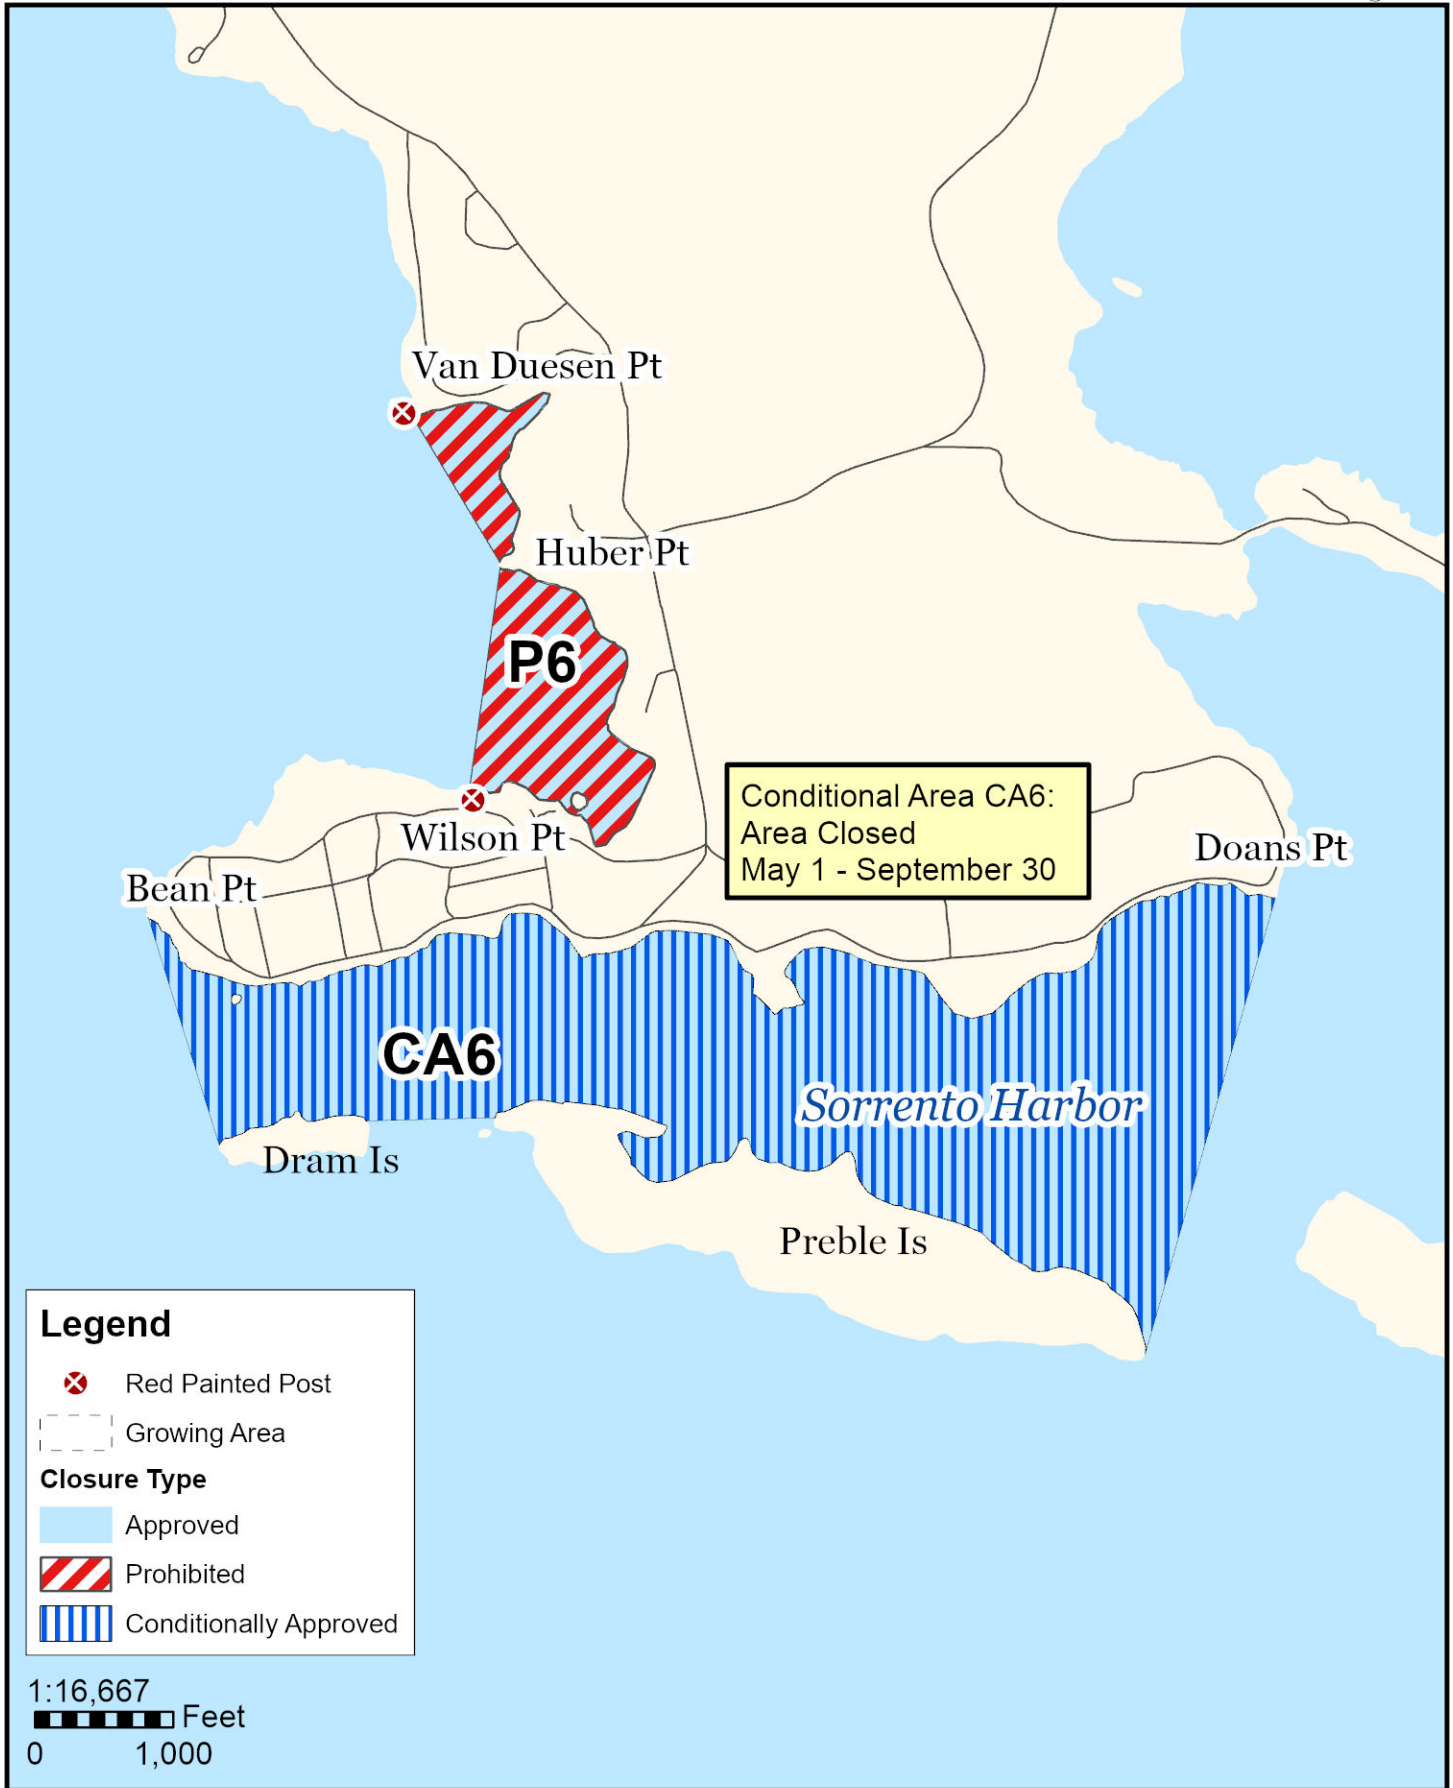

Maine Department of Marine Resources

Growing Area EI, Inset C

Bar Harbor

June 13, 2024

This map is provided as a courtesy, read the provided legal notice for closure details. Closures are not shown outside of the designated growing area. Any navigation aids shown are not suitable for maritime navigation.

Maine Department of Marine Resources

Growing Area EI, Inset E

Winter Harbor

June 13, 2024

This map is provided as a courtesy. Read the provided legal notice for closure details. Closures are not shown outside of the designated growing area. Maritime navigational aids are for reference only and are not suitable for maritime navigation.

Maine Department of Marine Resources

Growing Area EI, Inset F
Sorrento

June 13, 2024

This map is provided as a courtesy. Read the provided legal notice for closure details. Closures are not shown outside of the designated growing area. Maritime navigational aids are for reference only and are not suitable for maritime navigation.

Maine Department of Marine Resources

Growing Area EI, Inset G

Trenton

June 13, 2024

This map is provided as a courtesy, read the provided legal notice for closure details. Closures are not shown outside of the designated growing area. Any navigation aids shown are not suitable for maritime navigation.