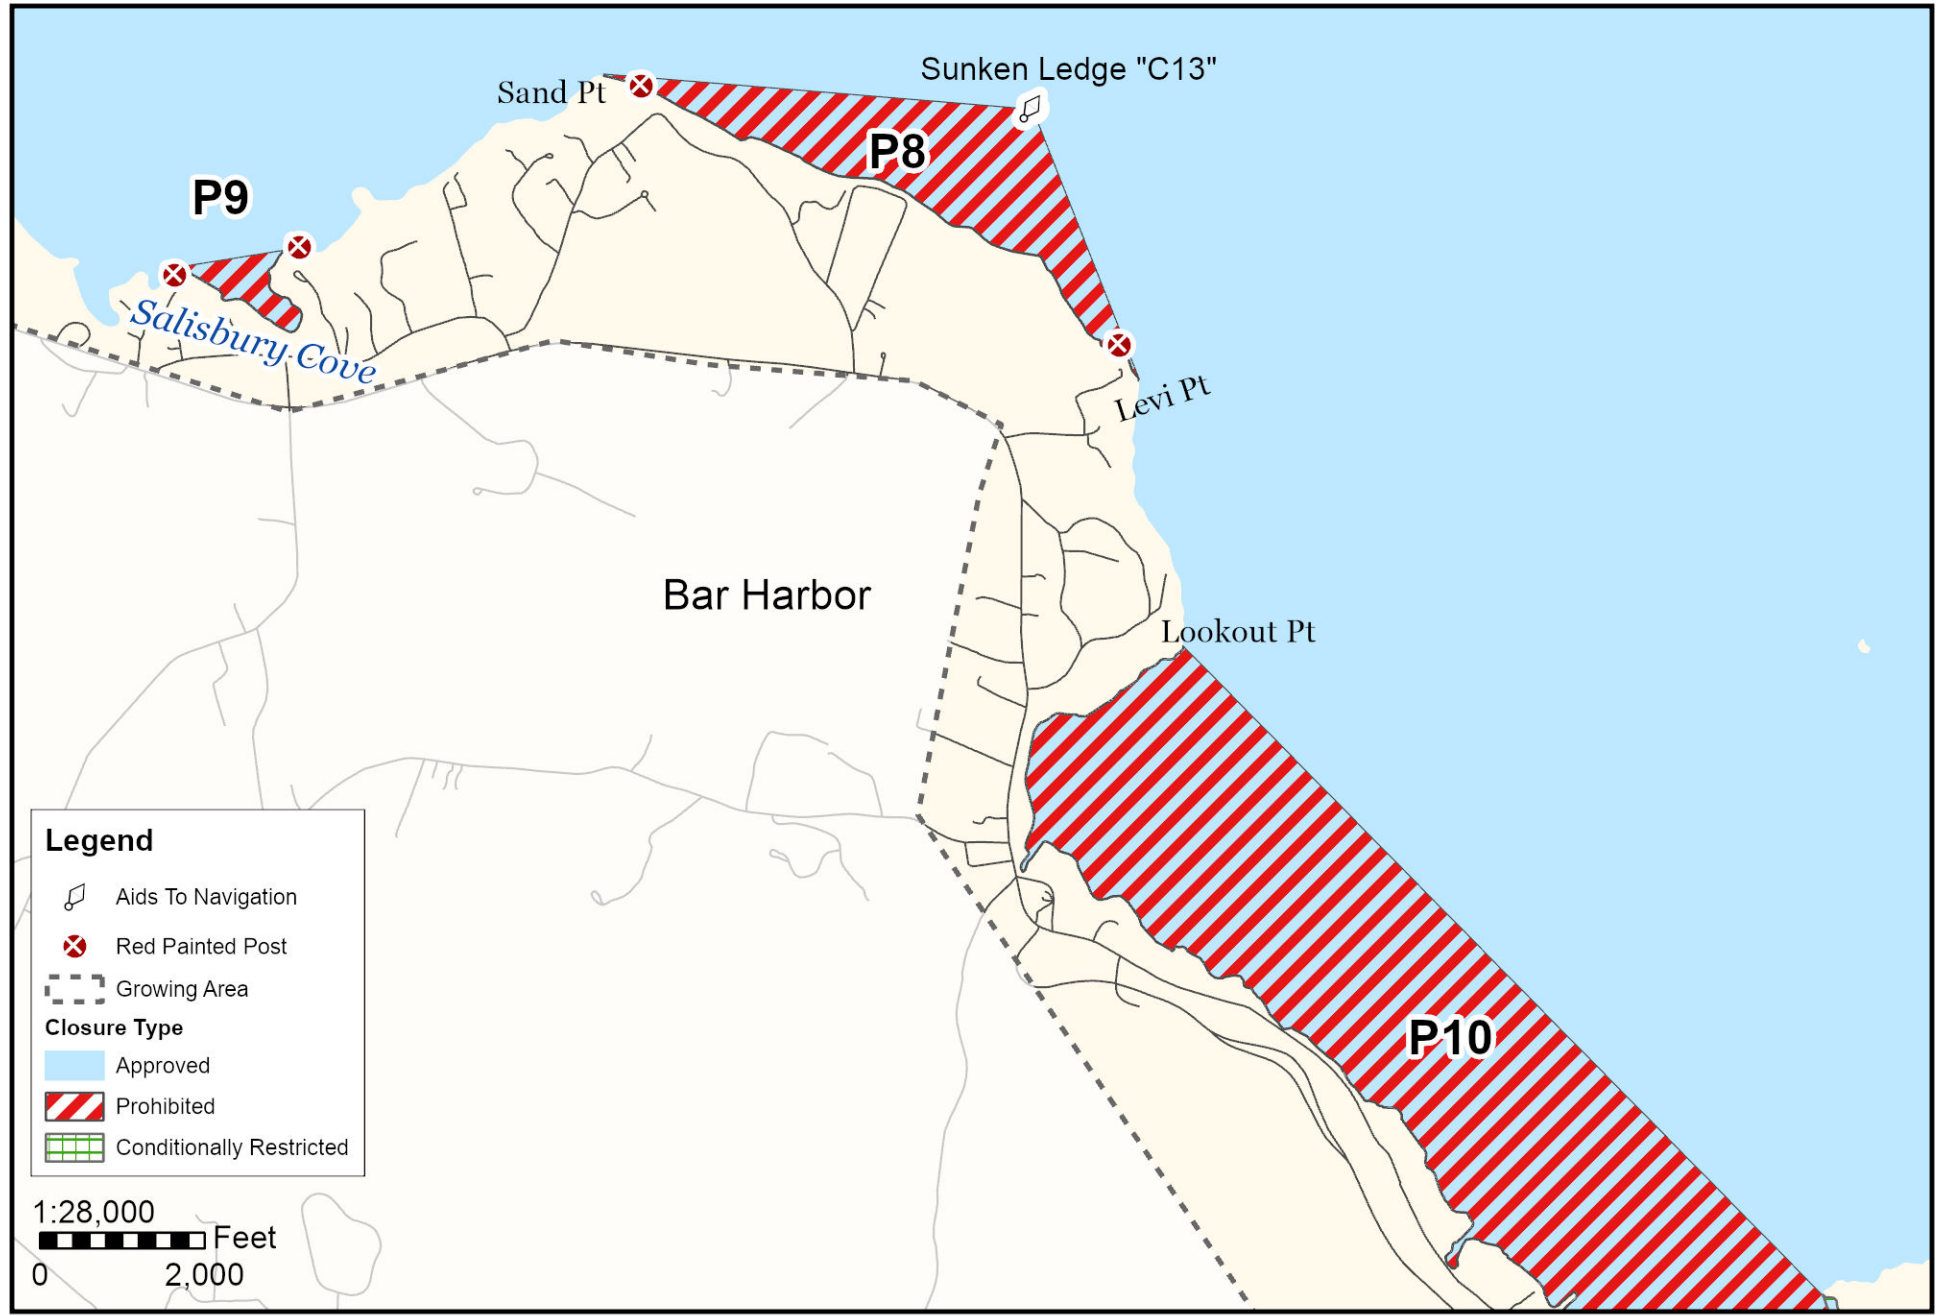

Maine Department of Marine Resources

Growing Area EI, Inset B

Hancock, Lamoine

June 13, 2024

This map is provided as a courtesy. Read the provided legal notice for closure details. Closures are not shown outside of the designated growing area. Maritime navigational aids are for reference only and are not suitable for maritime navigation.

Maine Department of Marine Resources

Growing Area EI, Inset D Bar Harbor

June 13, 2024

This map is provided as a courtesy, read the provided legal notice for closure details. Closures are not shown outside of the designated growing area. Any navigation aids shown are not suitable for maritime navigation.

Maine Department of Marine Resources

Growing Area EI, Inset C

Bar Harbor

June 13, 2024

This map is provided as a courtesy, read the provided legal notice for closure details. Closures are not shown outside of the designated growing area. Any navigation aids shown are not suitable for maritime navigation.

Maine Department of Marine Resources

Growing Area EI, Inset E

Winter Harbor

June 13, 2024

This map is provided as a courtesy. Read the provided legal notice for closure details. Closures are not shown outside of the designated growing area. Maritime navigational aids are for reference only and are not suitable for maritime navigation.