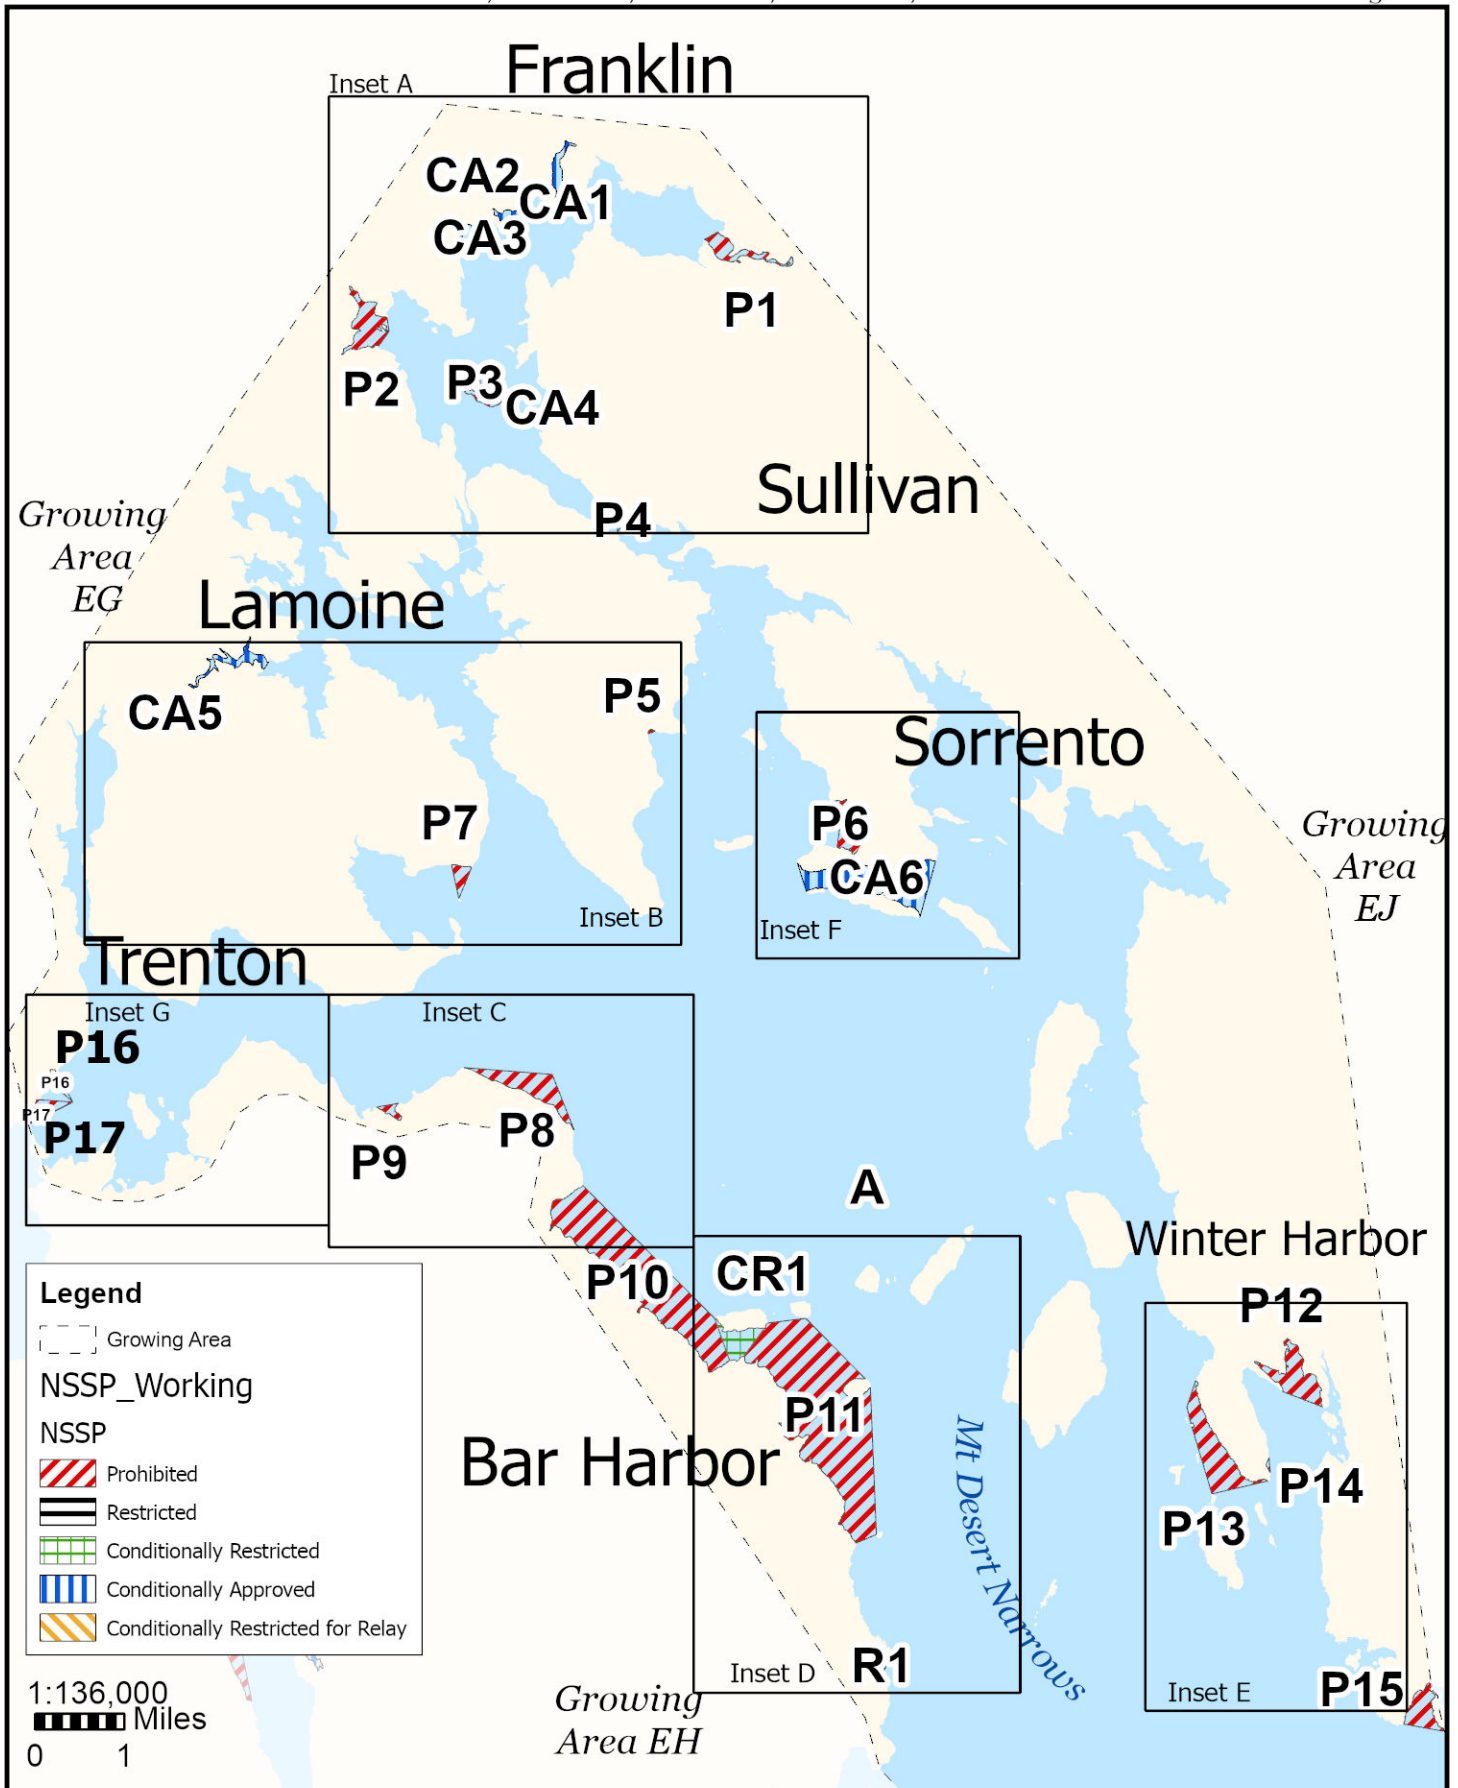

Maine Department of Marine Resources

Growing Area EI

June 13, 2024

Franklin, Hancock, Lamoine, Sorrento, Bar Harbor

This map is provided as a courtesy. Read the provided legal notice for closure details. Closures are not shown outside of the designated growing area. Maritime navigational aids are for reference only and are not suitable for maritime navigation.

Maine Department of Marine Resources

Growing Area EI, Inset B

Hancock, Lamoine

June 13, 2024

This map is provided as a courtesy. Read the provided legal notice for closure details. Closures are not shown outside of the designated growing area. Maritime navigational aids are for reference only and are not suitable for maritime navigation.

Maine Department of Marine Resources

Growing Area EI, Inset D Bar Harbor

June 13, 2024

This map is provided as a courtesy, read the provided legal notice for closure details. Closures are not shown outside of the designated growing area. Any navigation aids shown are not suitable for maritime navigation.

Maine Department of Marine Resources

Growing Area EI, Inset C

Bar Harbor

June 13, 2024

This map is provided as a courtesy, read the provided legal notice for closure details. Closures are not shown outside of the designated growing area. Any navigation aids shown are not suitable for maritime navigation.