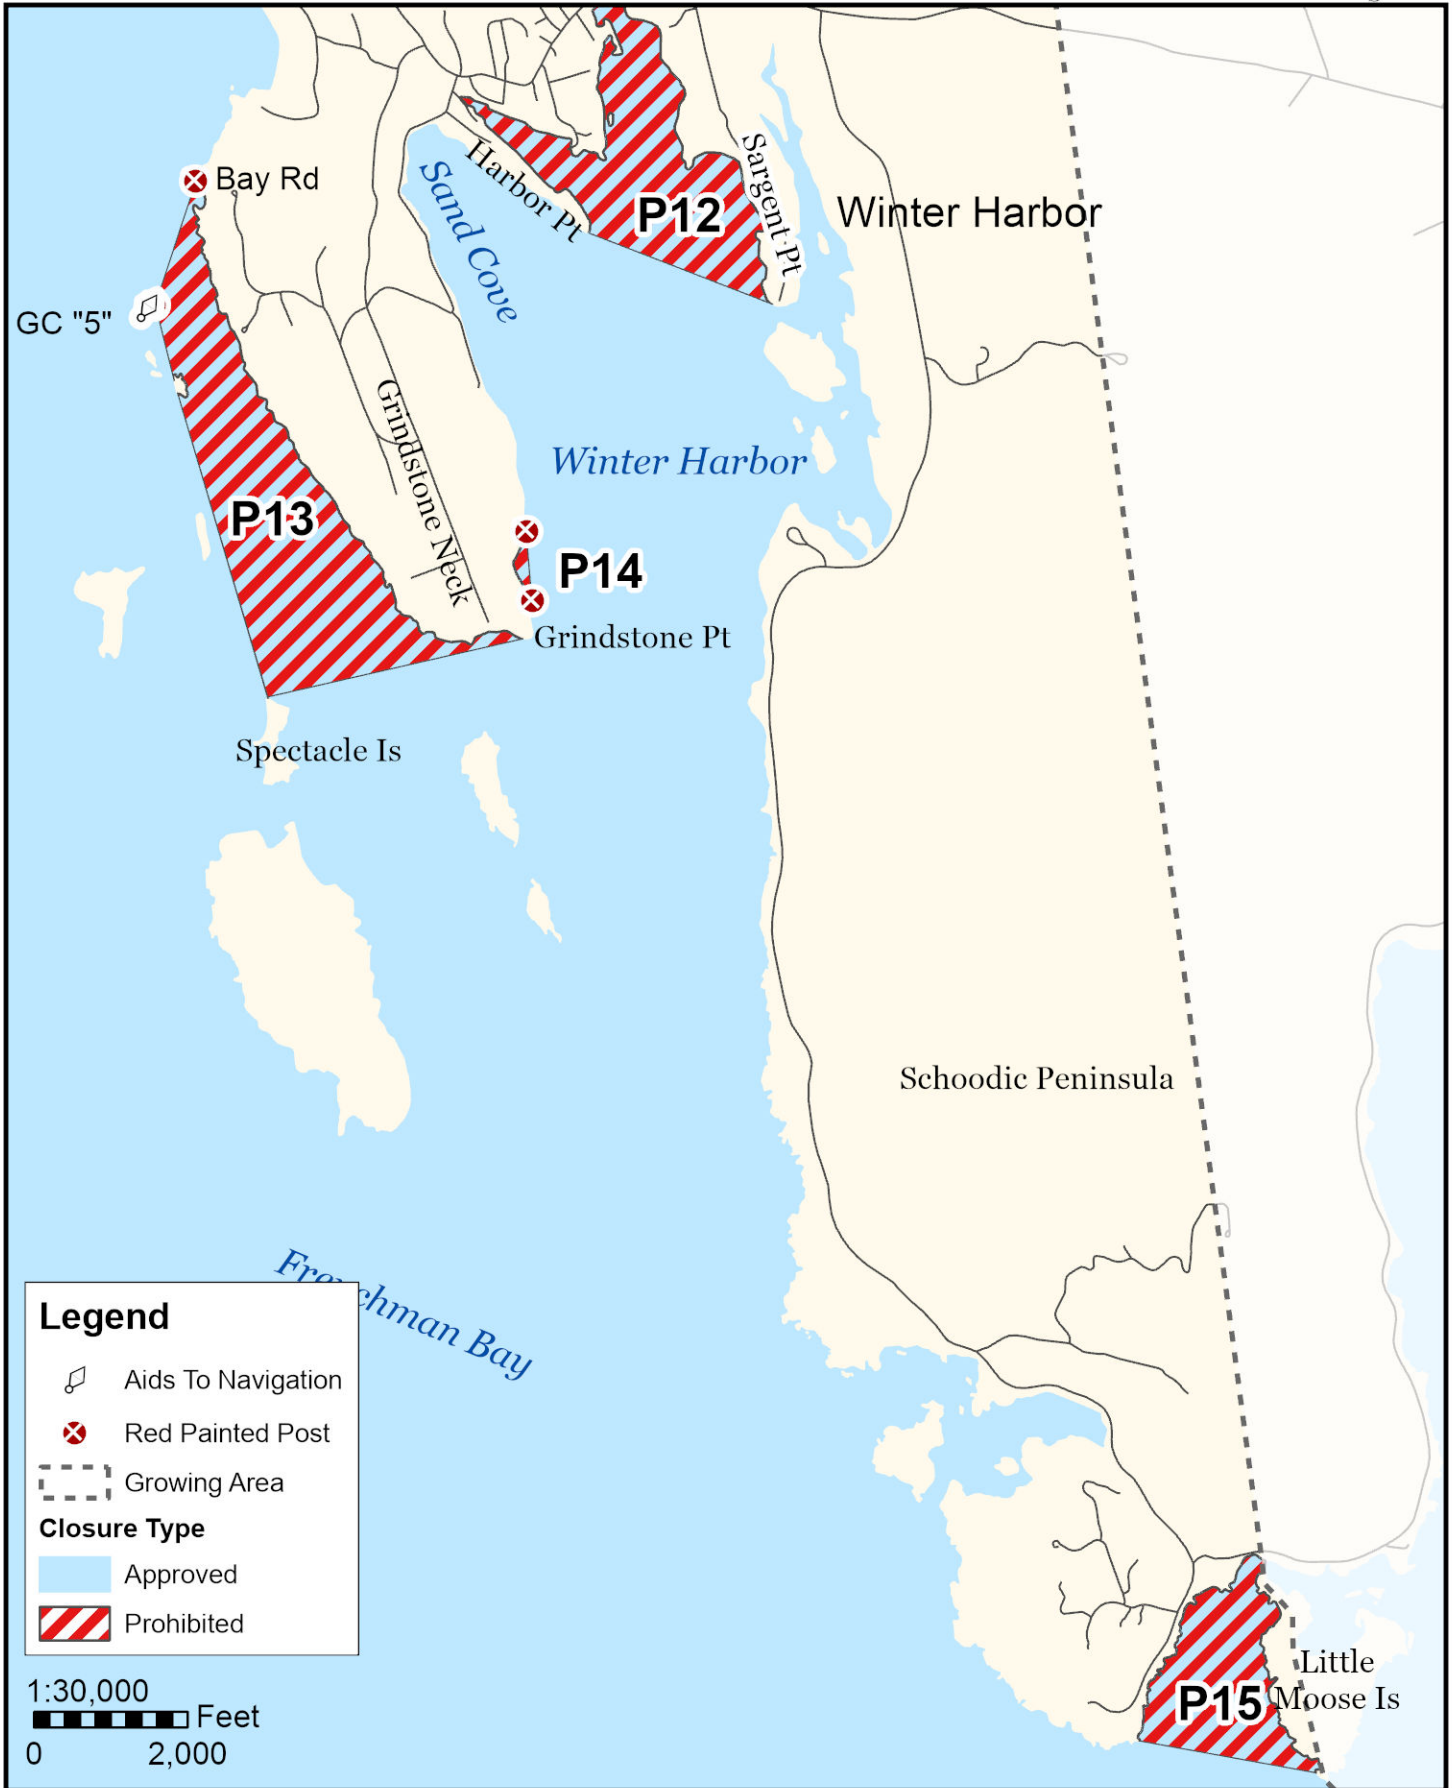

Maine Department of Marine Resources

Growing Area EI, Inset D Bar Harbor

June 13, 2024

This map is provided as a courtesy, read the provided legal notice for closure details. Closures are not shown outside of the designated growing area. Any navigation aids shown are not suitable for maritime navigation.

Maine Department of Marine Resources

Growing Area EI, Inset C

Bar Harbor

June 13, 2024

This map is provided as a courtesy, read the provided legal notice for closure details. Closures are not shown outside of the designated growing area. Any navigation aids shown are not suitable for maritime navigation.

Maine Department of Marine Resources

Growing Area EI, Inset E

Winter Harbor

June 13, 2024

This map is provided as a courtesy. Read the provided legal notice for closure details. Closures are not shown outside of the designated growing area. Maritime navigational aids are for reference only and are not suitable for maritime navigation.

Maine Department of Marine Resources

Growing Area EI, Inset F
Sorrento

June 13, 2024

This map is provided as a courtesy. Read the provided legal notice for closure details. Closures are not shown outside of the designated growing area. Maritime navigational aids are for reference only and are not suitable for maritime navigation.