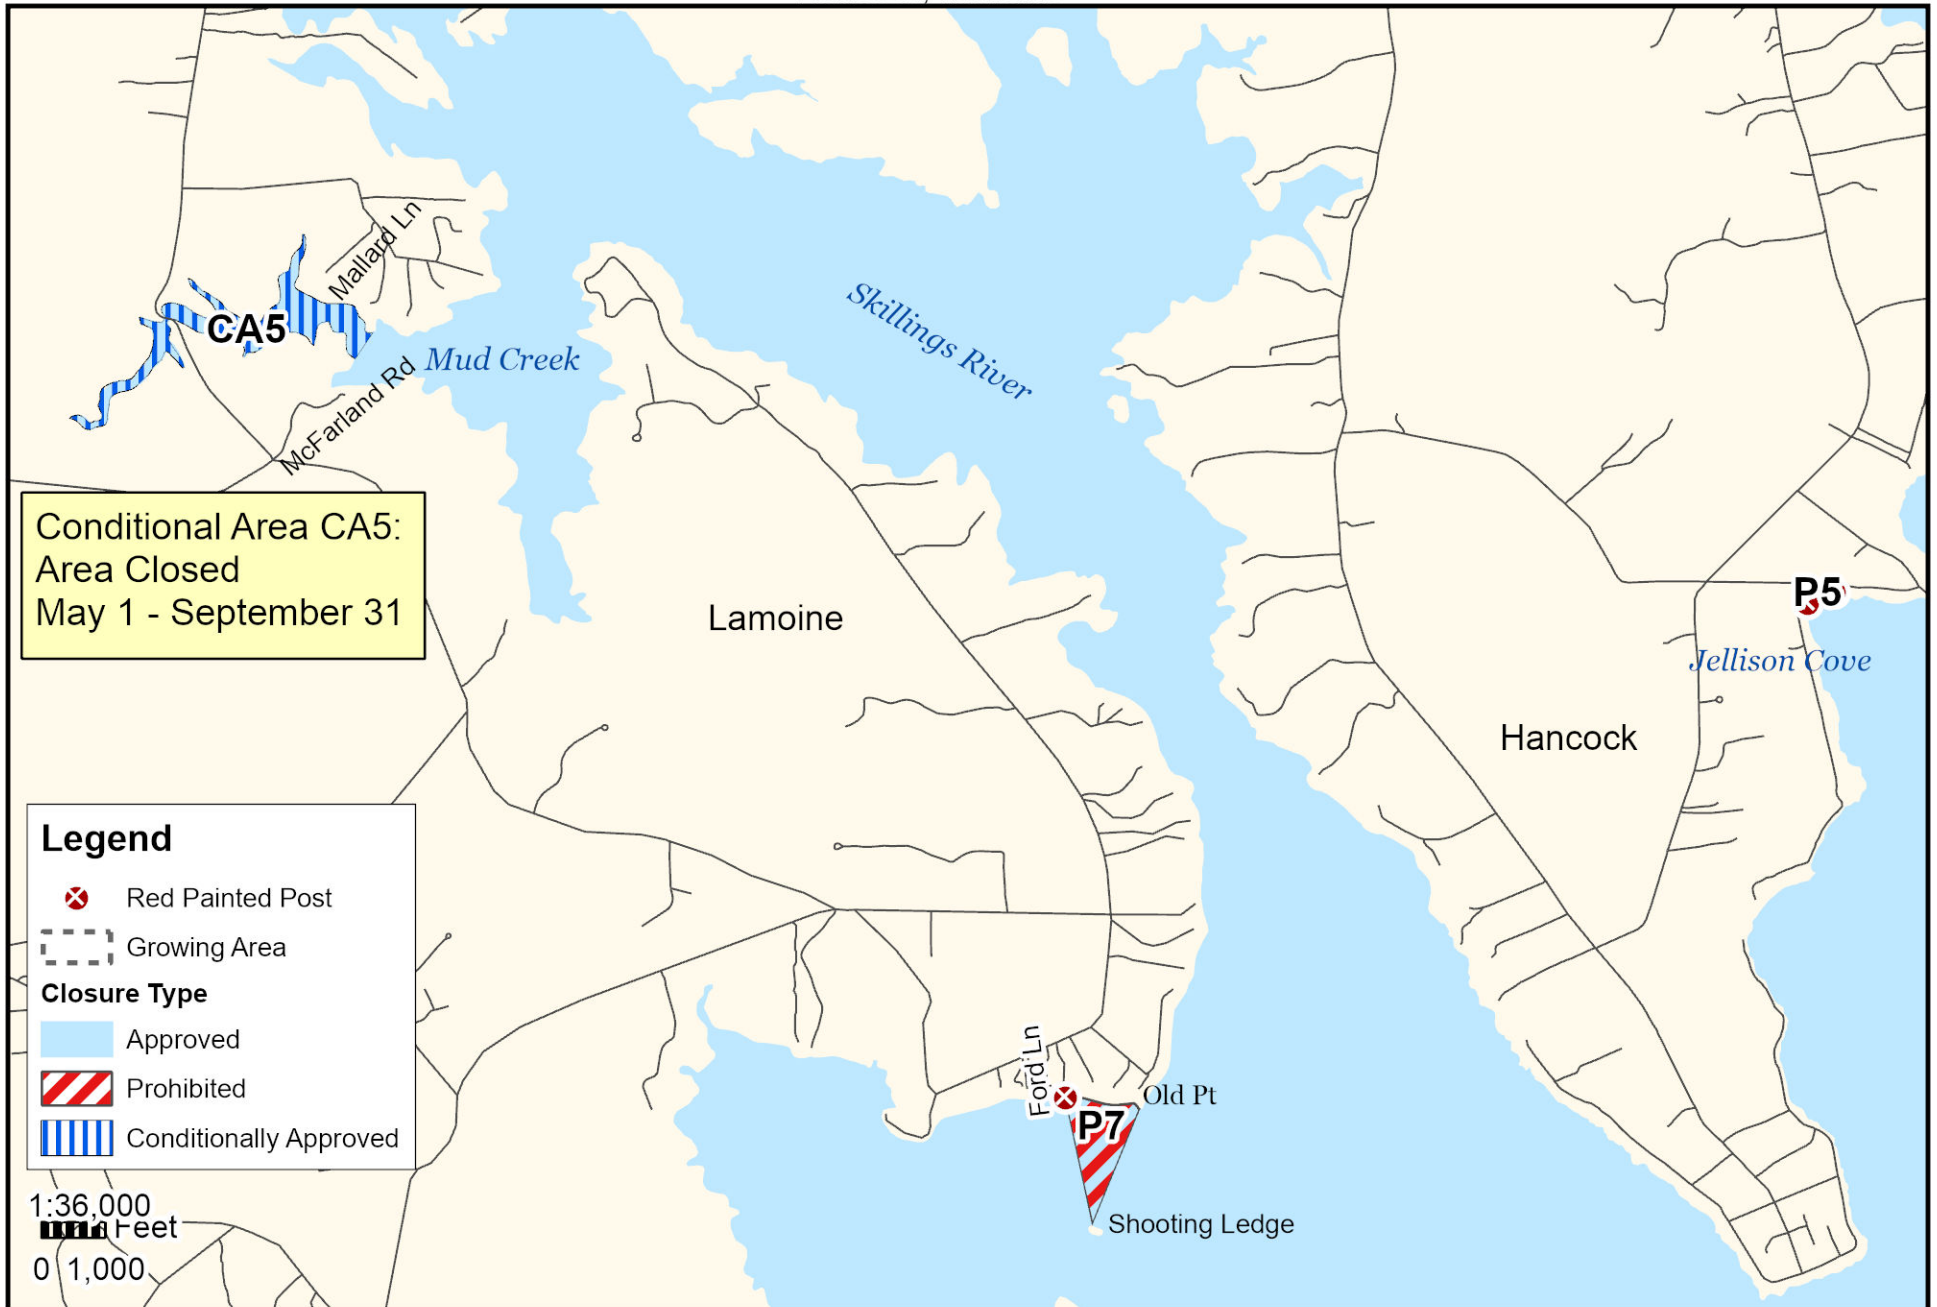

Conditional Area CA4:
Area Closed
May 1 - July 31

Legend

- Red Painted Post
- Growing Area
- Closure Type**
- Approved
- Prohibited
- Conditionally Approved

1:43,750
0 1,000 Feet

This map is provided as a courtesy. Read the provided legal notice for closure details. Closures are not shown outside of the designated growing area. Maritime navigational aids are for reference only and are not suitable for maritime navigation.

Maine Department of Marine Resources

Growing Area EI, Inset B

Hancock, Lamoine

June 13, 2024

This map is provided as a courtesy. Read the provided legal notice for closure details. Closures are not shown outside of the designated growing area. Maritime navigational aids are for reference only and are not suitable for maritime navigation.

Maine Department of Marine Resources

Growing Area EI, Inset D Bar Harbor

June 13, 2024

This map is provided as a courtesy, read the provided legal notice for closure details. Closures are not shown outside of the designated growing area. Any navigation aids shown are not suitable for maritime navigation.

Maine Department of Marine Resources

Growing Area EI, Inset C

Bar Harbor

June 13, 2024

This map is provided as a courtesy, read the provided legal notice for closure details. Closures are not shown outside of the designated growing area. Any navigation aids shown are not suitable for maritime navigation.