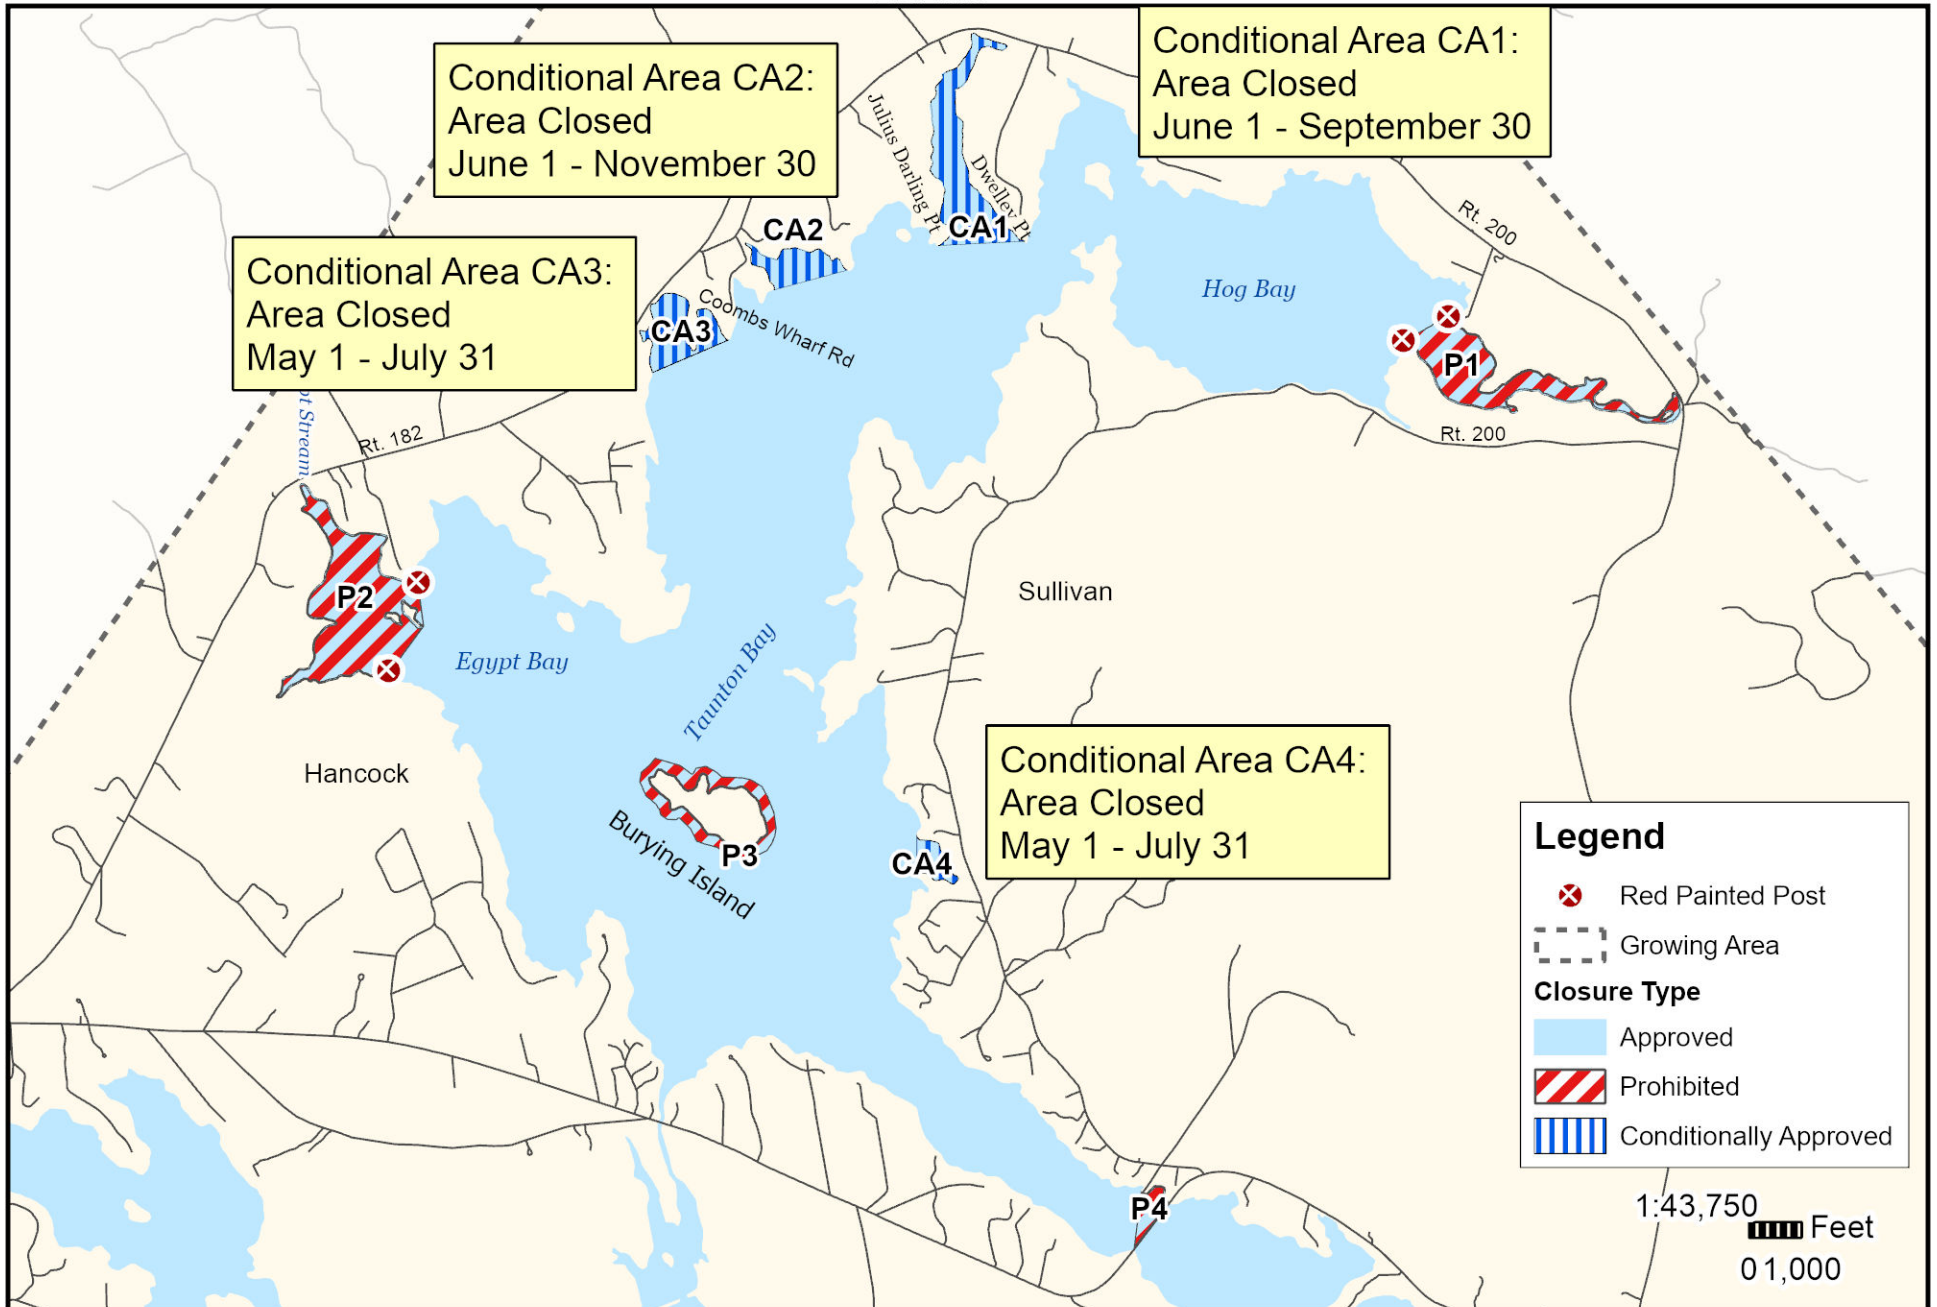

Maine Department of Marine Resources

Growing Area EI, Inset A

June 13, 2024

Franklin

Conditional Area CA2:
Area Closed
June 1 - November 30

Conditional Area CA1:
Area Closed
June 1 - September 30

Conditional Area CA3:
Area Closed
May 1 - July 31

Conditional Area CA4:
Area Closed
May 1 - July 31

Legend

- Red Painted Post
- Growing Area
- **Closure Type**
- Approved
- Prohibited
- Conditionally Approved

1:43,750
0 1,000 Feet

This map is provided as a courtesy. Read the provided legal notice for closure details. Closures are not shown outside of the designated growing area. Maritime navigational aids are for reference only and are not suitable for maritime navigation.