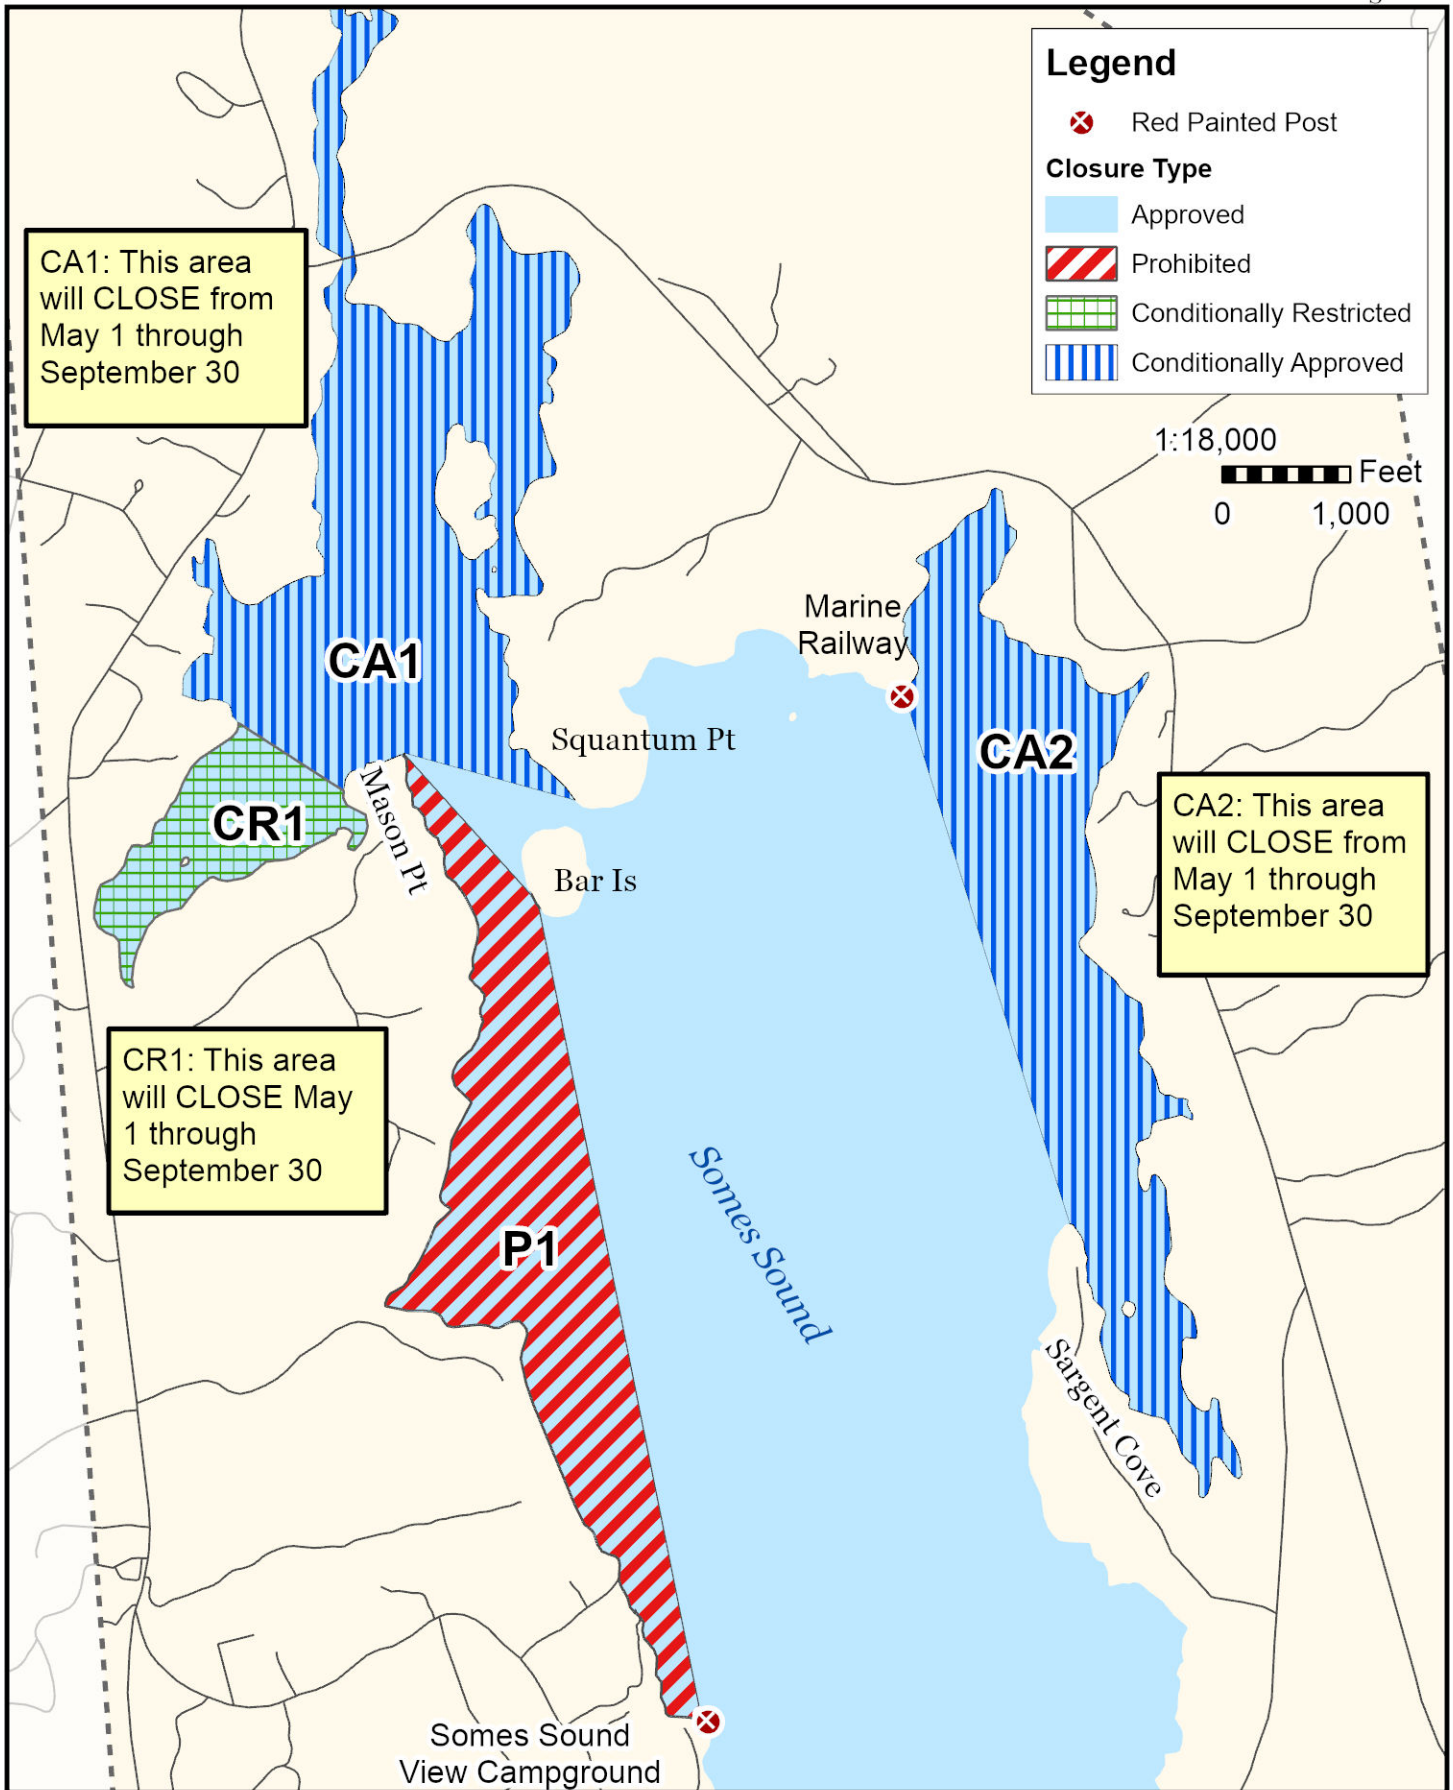

Maine Department of Marine Resources

Growing Area EH, Insets A - D

June 17, 2024

Somesville, Southwest Harbor, Cranberry Isles, Mount Desert

This map is provided as a courtesy. Read the provided legal notice for closure details. Closures are not shown outside of the designated growing area. Maritime navigational aids are for reference only and are not suitable for maritime navigation.

Maine Department of Marine Resources

Growing Area EH, Inset A Somesville

June 17, 2024

This map is provided as a courtesy. Read the provided legal notice for closure details. Closures are not shown outside of the designated growing area. Maritime navigational aids are for reference only and are not suitable for maritime navigation.

Maine Department of Marine Resources

Growing Area EH, Inset B
Southwest Harbor, Northeast Harbor

June 17, 2024

This map is provided as a courtesy, read the provided legal notice for closure details. Closures are not shown outside of the designated growing area. Any navigation aids shown are not suitable for maritime navigation.

Maine Department of Marine Resources

Growing Area EH, Inset C

Cranberry Isles

June 17, 2024

This map is provided as a courtesy. Read the provided legal notice for closure details. Closures are not shown outside of the designated growing area. Maritime navigational aids are for reference only and are not suitable for maritime navigation.