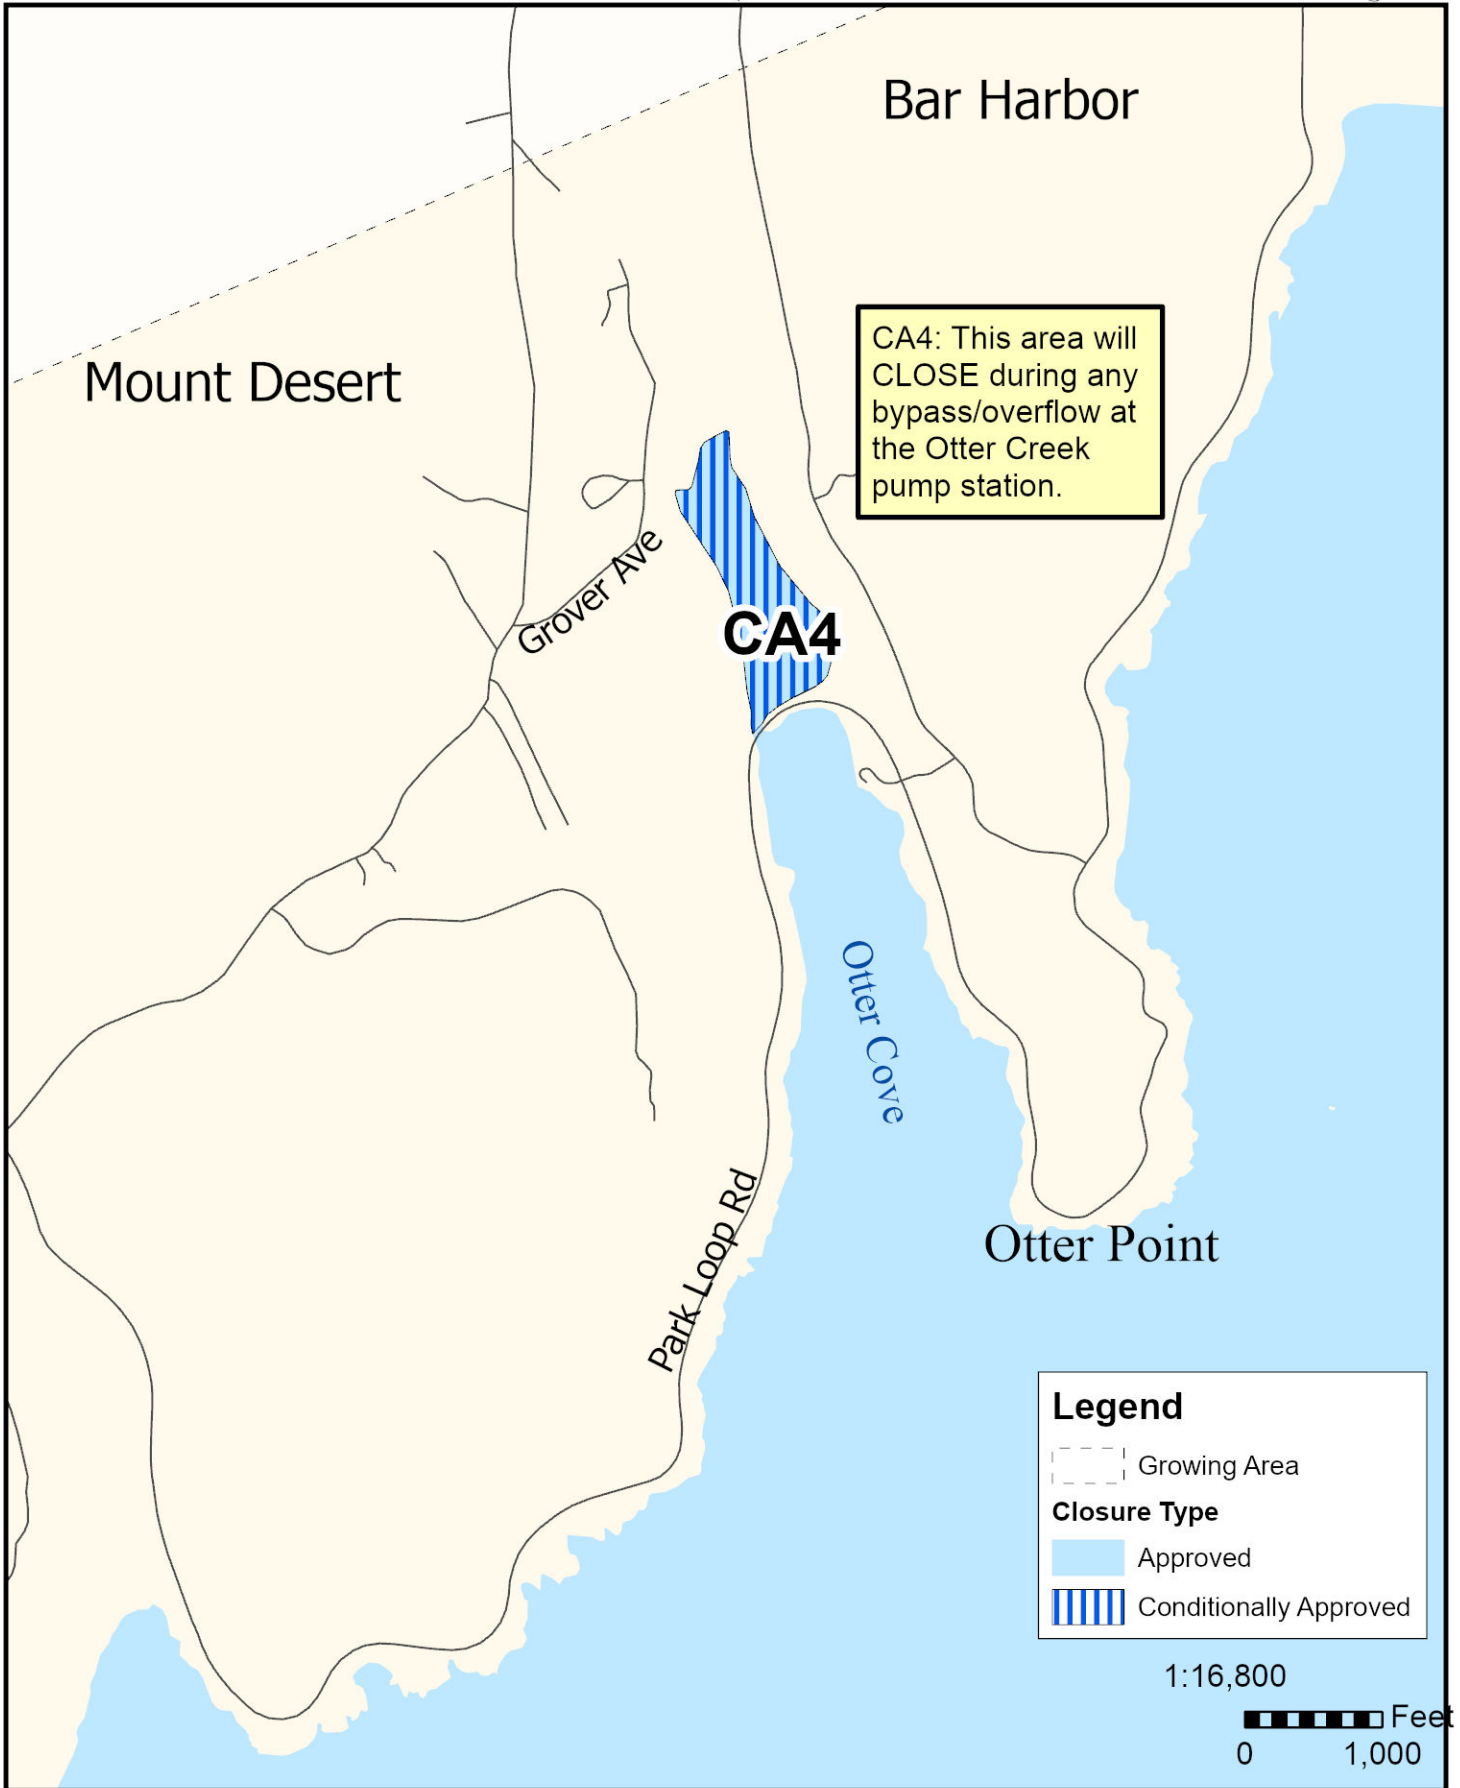

Maine Department of Marine Resources

Growing Area EH, Insets A - D

June 17, 2024

Somesville, Southwest Harbor, Cranberry Isles, Mount Desert

This map is provided as a courtesy. Read the provided legal notice for closure details. Closures are not shown outside of the designated growing area. Maritime navigational aids are for reference only and are not suitable for maritime navigation.

Maine Department of Marine Resources

Growing Area EH, Inset B
Southwest Harbor, Northeast Harbor

June 17, 2024

This map is provided as a courtesy, read the provided legal notice for closure details. Closures are not shown outside of the designated growing area. Any navigation aids shown are not suitable for maritime navigation.

Maine Department of Marine Resources

Growing Area EH, Inset C

Cranberry Isles

June 17, 2024

This map is provided as a courtesy. Read the provided legal notice for closure details. Closures are not shown outside of the designated growing area. Maritime navigational aids are for reference only and are not suitable for maritime navigation.

Maine Department of Marine Resources

Growing Area EH, Inset D Mount Desert, Bar Harbor

June 17, 2024

This map is provided as a courtesy, read the provided legal notice for closure details. Closures are not shown outside of the designated growing area. Any navigation aids shown are not suitable for maritime navigation.