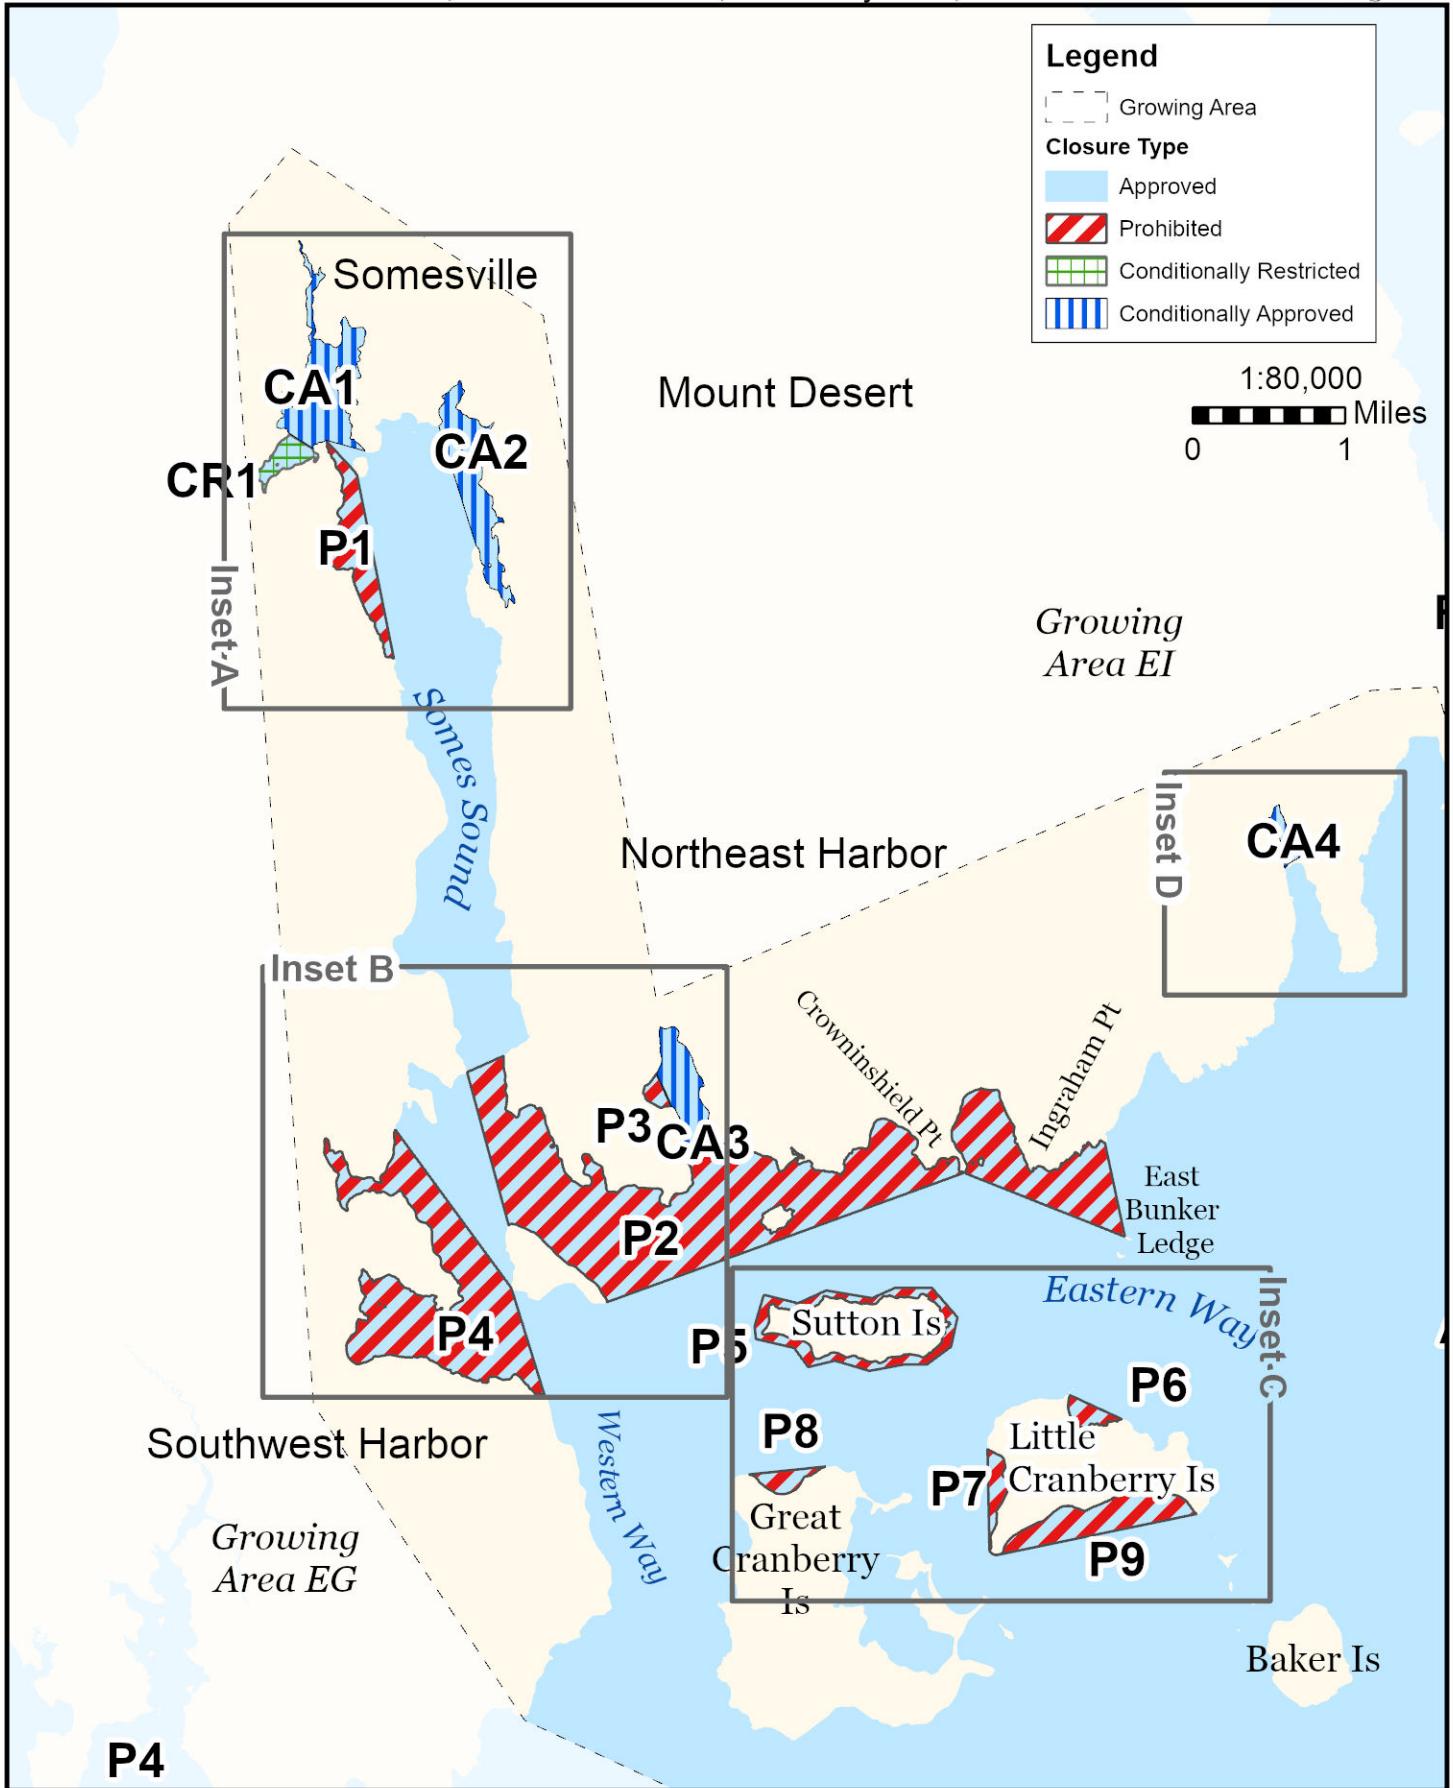

Maine Department of Marine Resources

Growing Area EH, Insets A - D

June 17, 2024

Somesville, Southwest Harbor, Cranberry Isles, Mount Desert

This map is provided as a courtesy. Read the provided legal notice for closure details. Closures are not shown outside of the designated growing area. Maritime navigational aids are for reference only and are not suitable for maritime navigation.

Maine Department of Marine Resources

Growing Area EH, Inset A Somesville

June 17, 2024

This map is provided as a courtesy. Read the provided legal notice for closure details. Closures are not shown outside of the designated growing area. Maritime navigational aids are for reference only and are not suitable for maritime navigation.

Maine Department of Marine Resources

Growing Area EH, Inset B
Southwest Harbor, Northeast Harbor

June 17, 2024

This map is provided as a courtesy, read the provided legal notice for closure details. Closures are not shown outside of the designated growing area. Any navigation aids shown are not suitable for maritime navigation.

Maine Department of Marine Resources

Growing Area EH, Inset C

Cranberry Isles

June 17, 2024

This map is provided as a courtesy. Read the provided legal notice for closure details. Closures are not shown outside of the designated growing area. Maritime navigational aids are for reference only and are not suitable for maritime navigation.