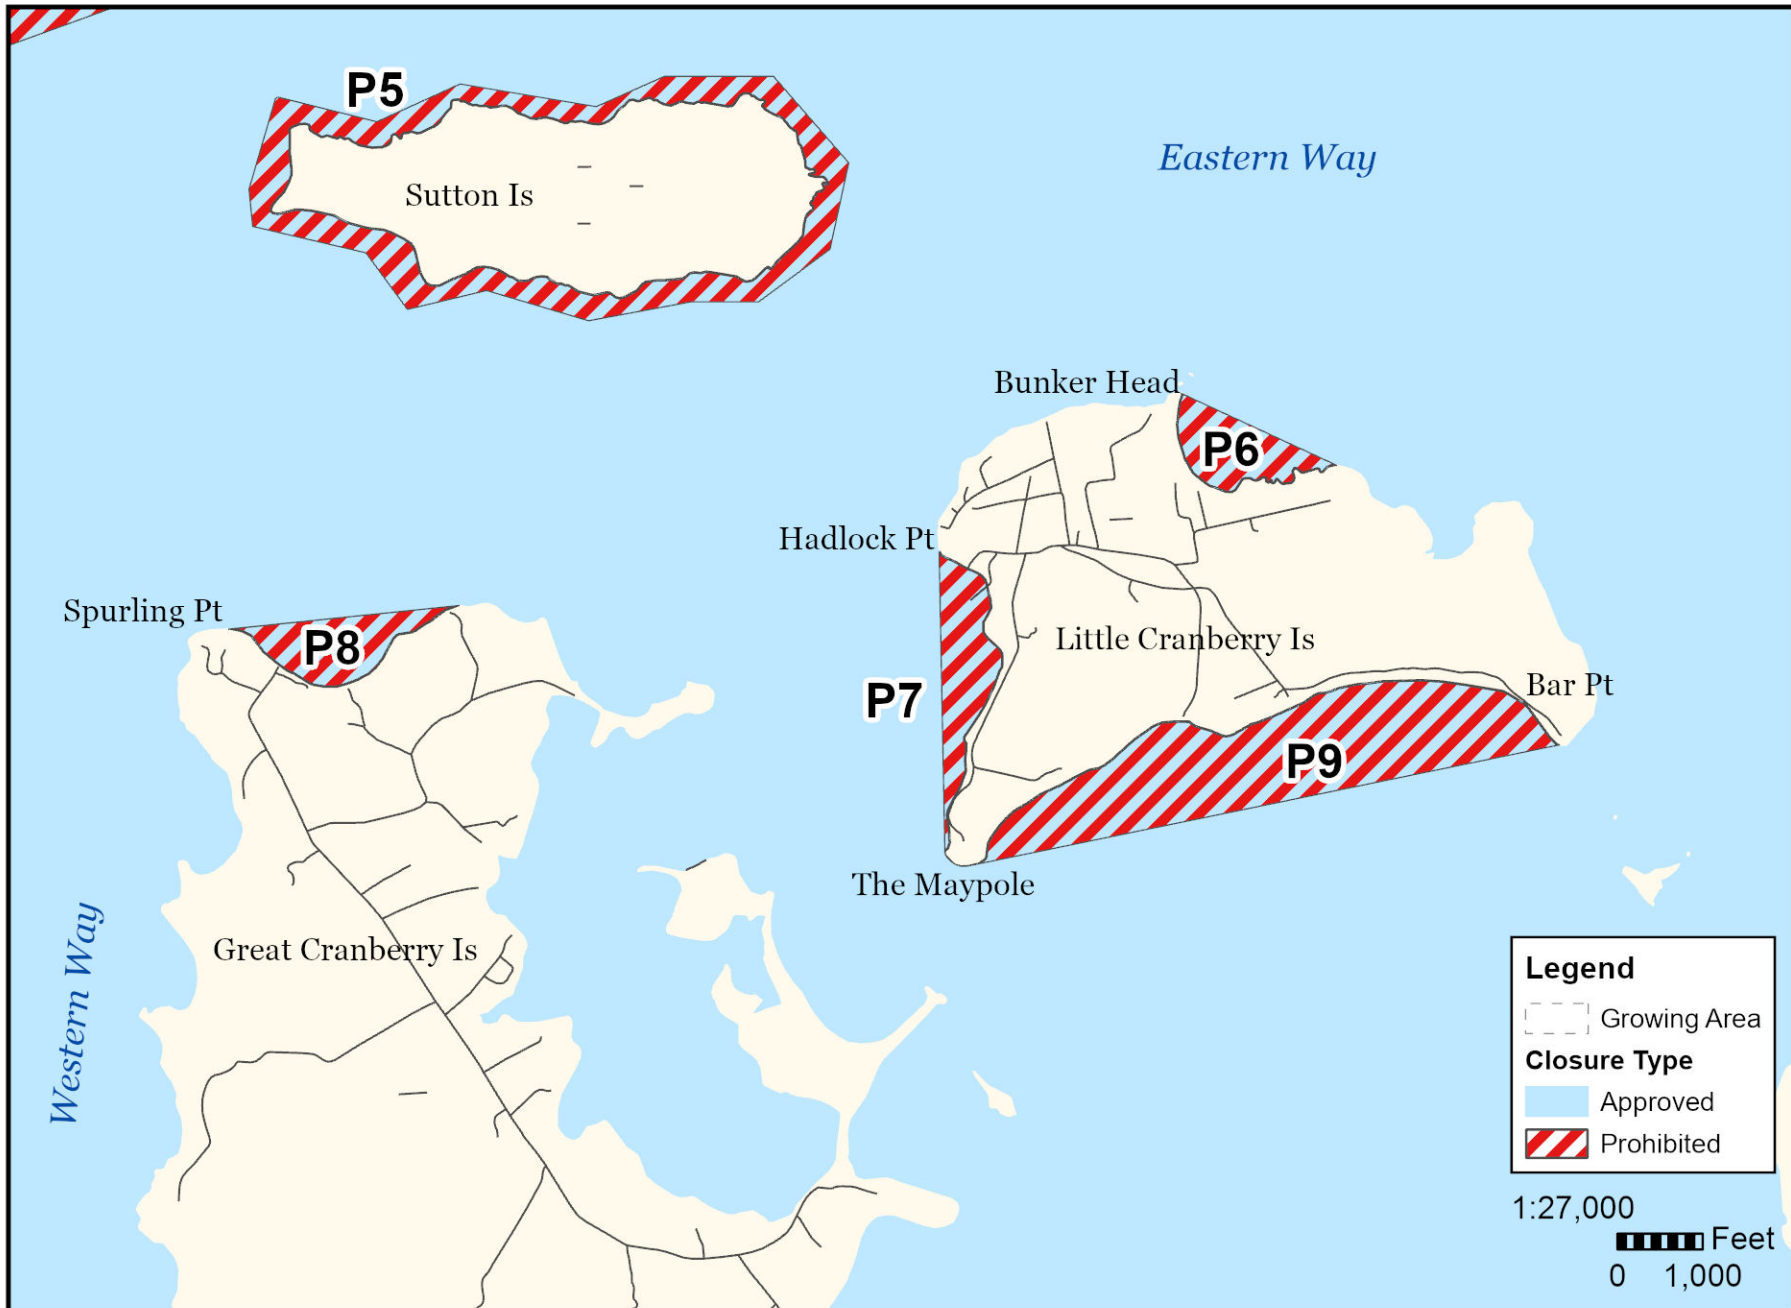

Maine Department of Marine Resources

Growing Area EH, Insets A - D

June 17, 2024

Somesville, Southwest Harbor, Cranberry Isles, Mount Desert

This map is provided as a courtesy. Read the provided legal notice for closure details. Closures are not shown outside of the designated growing area. Maritime navigational aids are for reference only and are not suitable for maritime navigation.

Maine Department of Marine Resources

Growing Area EH, Inset B
Southwest Harbor, Northeast Harbor

June 17, 2024

This map is provided as a courtesy, read the provided legal notice for closure details. Closures are not shown outside of the designated growing area. Any navigation aids shown are not suitable for maritime navigation.

Maine Department of Marine Resources

Growing Area EH, Inset C

Cranberry Isles

June 17, 2024

This map is provided as a courtesy. Read the provided legal notice for closure details. Closures are not shown outside of the designated growing area. Maritime navigational aids are for reference only and are not suitable for maritime navigation.

Maine Department of Marine Resources

Growing Area EH, Inset D Mount Desert, Bar Harbor

June 17, 2024

This map is provided as a courtesy, read the provided legal notice for closure details. Closures are not shown outside of the designated growing area. Any navigation aids shown are not suitable for maritime navigation.