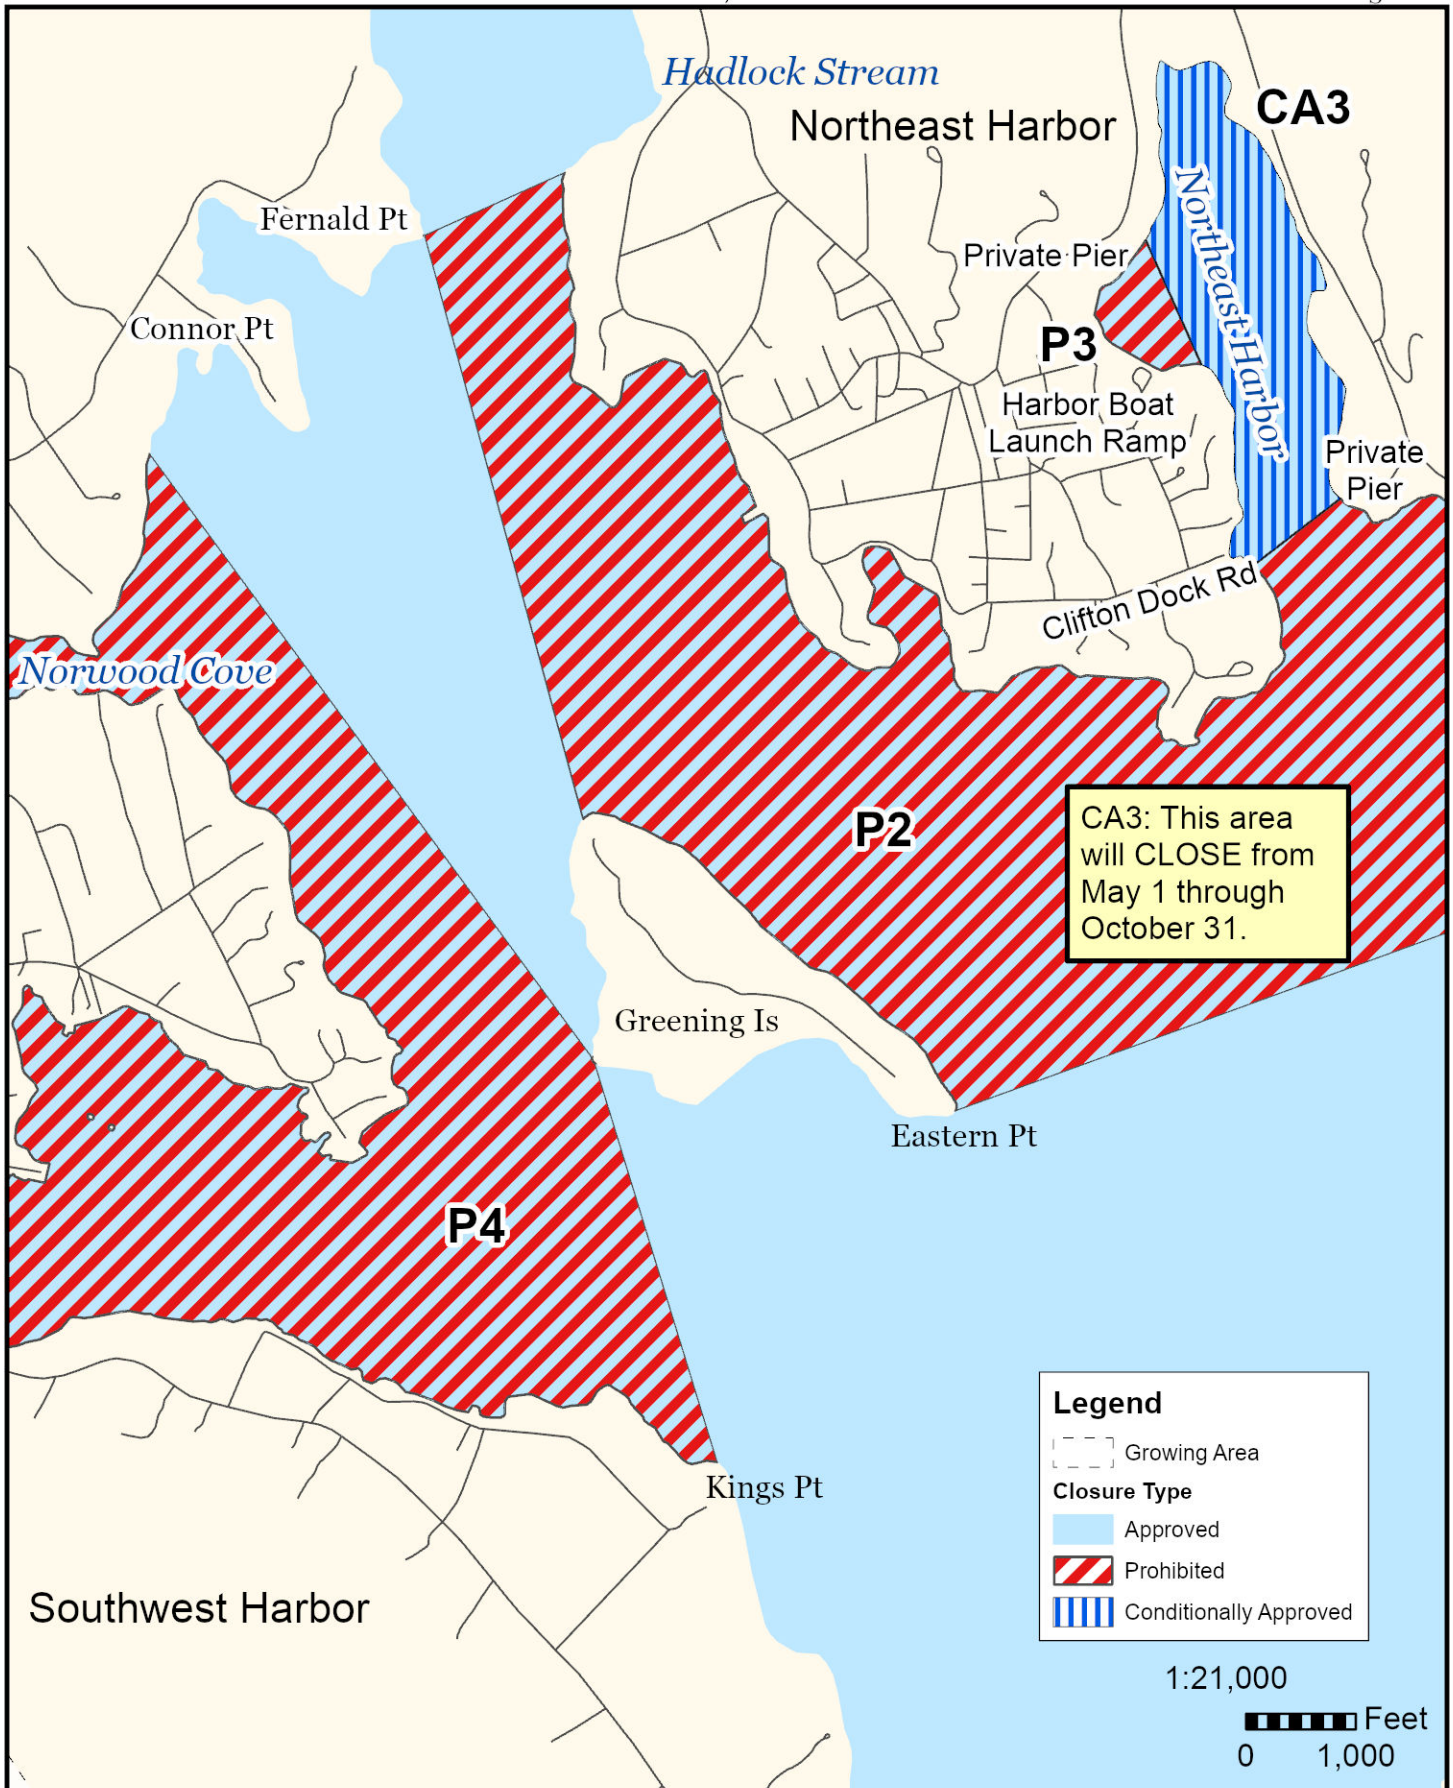

Maine Department of Marine Resources

Growing Area EH, Insets A - D

June 17, 2024

Somesville, Southwest Harbor, Cranberry Isles, Mount Desert

This map is provided as a courtesy. Read the provided legal notice for closure details. Closures are not shown outside of the designated growing area. Maritime navigational aids are for reference only and are not suitable for maritime navigation.

Maine Department of Marine Resources

Growing Area EH, Inset A Somesville

June 17, 2024

This map is provided as a courtesy. Read the provided legal notice for closure details. Closures are not shown outside of the designated growing area. Maritime navigational aids are for reference only and are not suitable for maritime navigation.

Maine Department of Marine Resources

Growing Area EH, Inset B
Southwest Harbor, Northeast Harbor

June 17, 2024

This map is provided as a courtesy, read the provided legal notice for closure details. Closures are not shown outside of the designated growing area. Any navigation aids shown are not suitable for maritime navigation.

Maine Department of Marine Resources

Growing Area EH, Inset C

Cranberry Isles

June 17, 2024

This map is provided as a courtesy. Read the provided legal notice for closure details. Closures are not shown outside of the designated growing area. Maritime navigational aids are for reference only and are not suitable for maritime navigation.