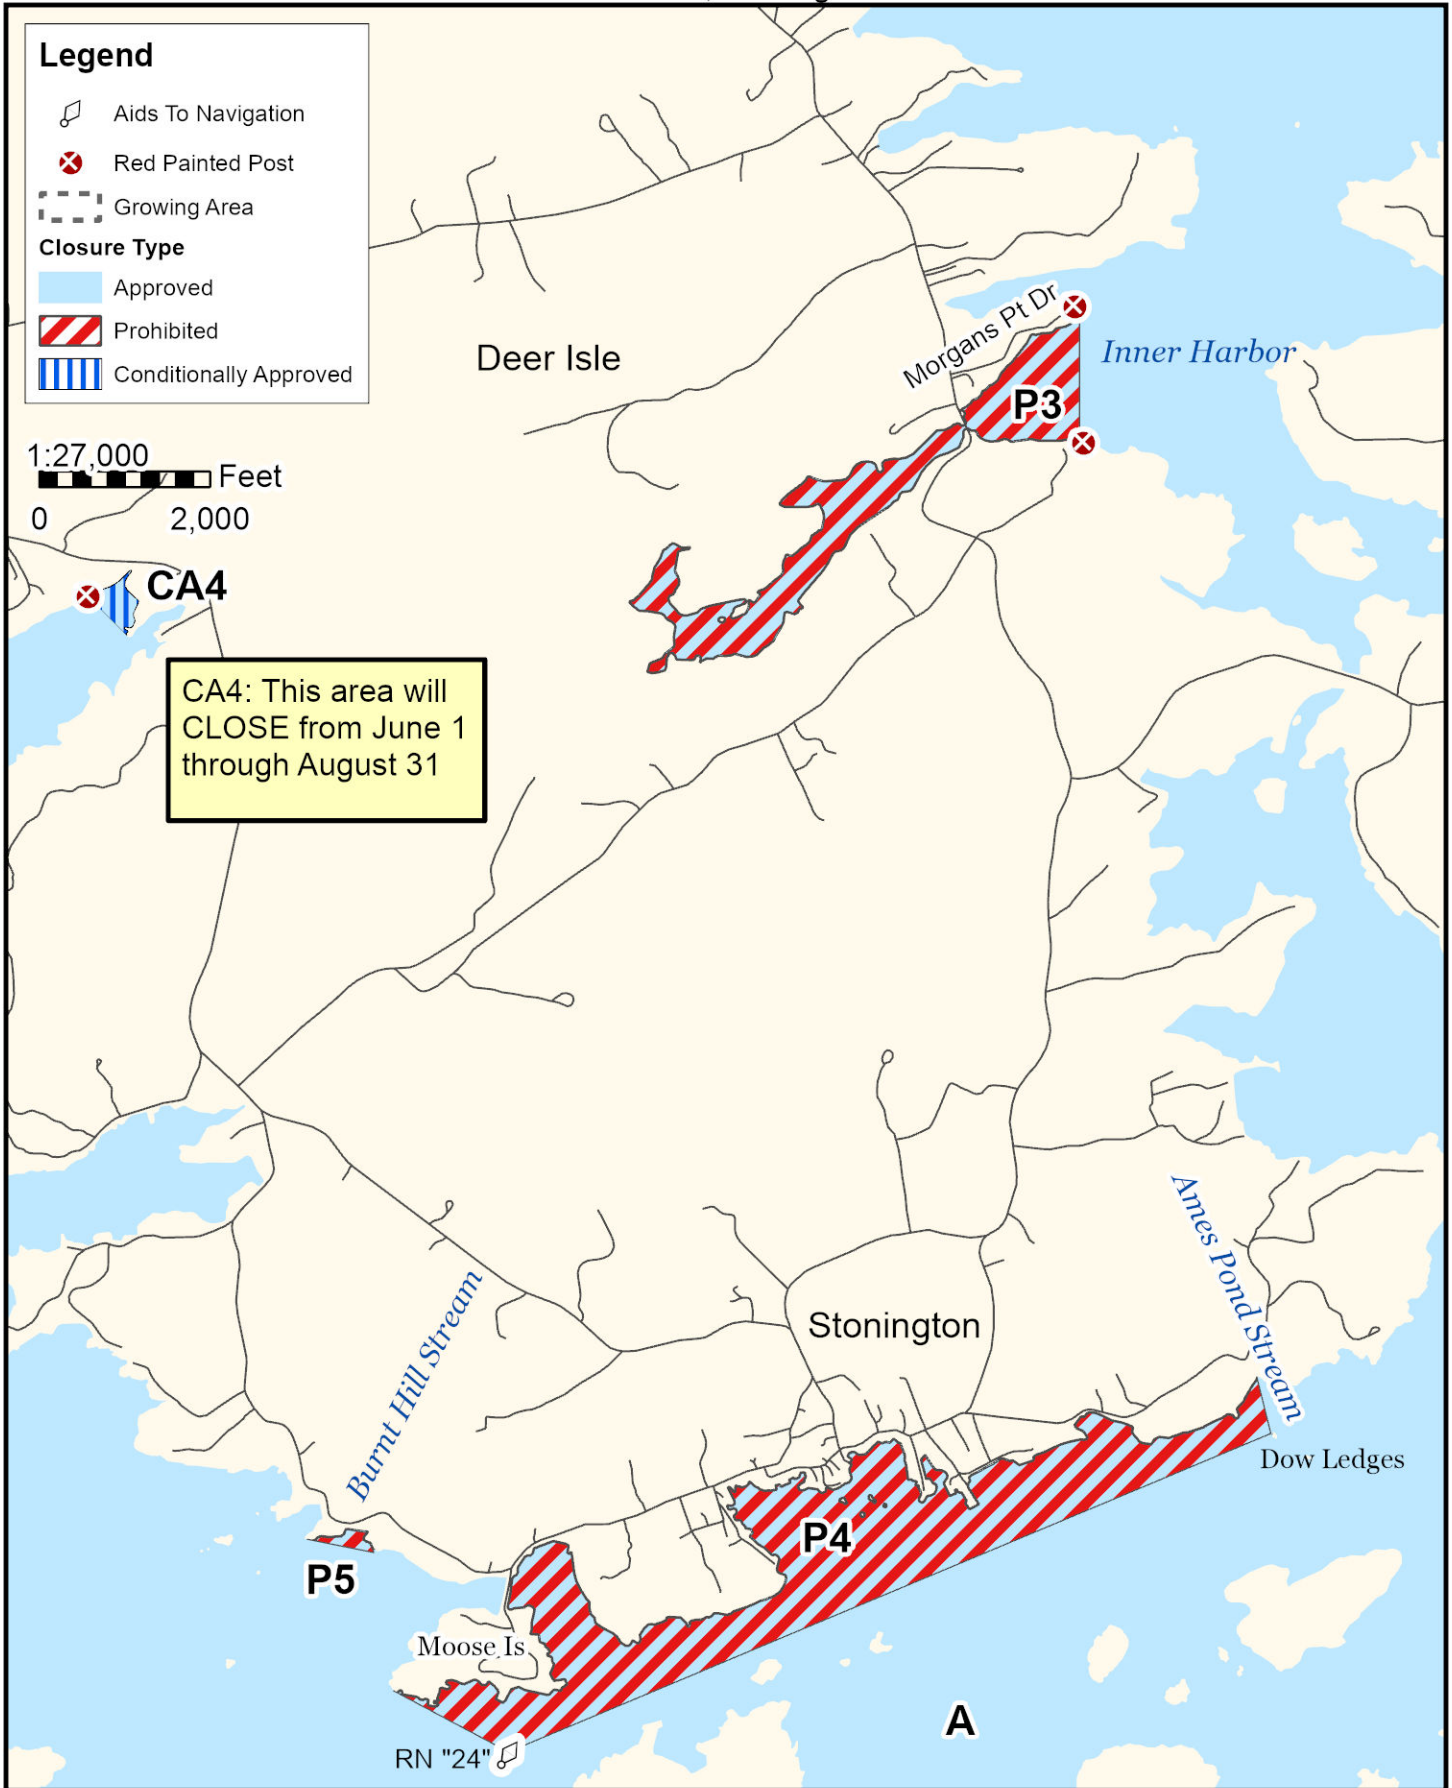

Maine Department of Marine Resources

Growing Area EC, Insets A - D

Eggemoggin, Deer Isle, Stonington

May 30, 2024

This map is provided as a courtesy. Read the provided legal notice for closure details. Closures are not shown outside of the designated growing area. Maritime navigational aids are for reference only and are not suitable for maritime navigation.

Maine Department of Marine Resources

Growing Area EC, Inset B

Deer Isle

May 30, 2024

This map is provided as a courtesy. Read the provided legal notice for closure details. Closures are not shown outside of the designated growing area. Maritime navigational aids are for reference only and are not suitable for maritime navigation.

Maine Department of Marine Resources

Growing Area EC, Inset D

Deer Isle

May 30, 2024

This map is provided as a courtesy. Read the provided legal notice for closure details. Closures are not shown outside of the designated growing area. Maritime navigational aids are for reference only and are not suitable for maritime navigation.

Maine Department of Marine Resources

Growing Area EC, Inset C

Deer Isle, Stonington

May 30, 2024

This map is provided as a courtesy. Read the provided legal notice for closure details. Closures are not shown outside of the designated growing area. Maritime navigational aids are for reference only and are not suitable for maritime navigation.