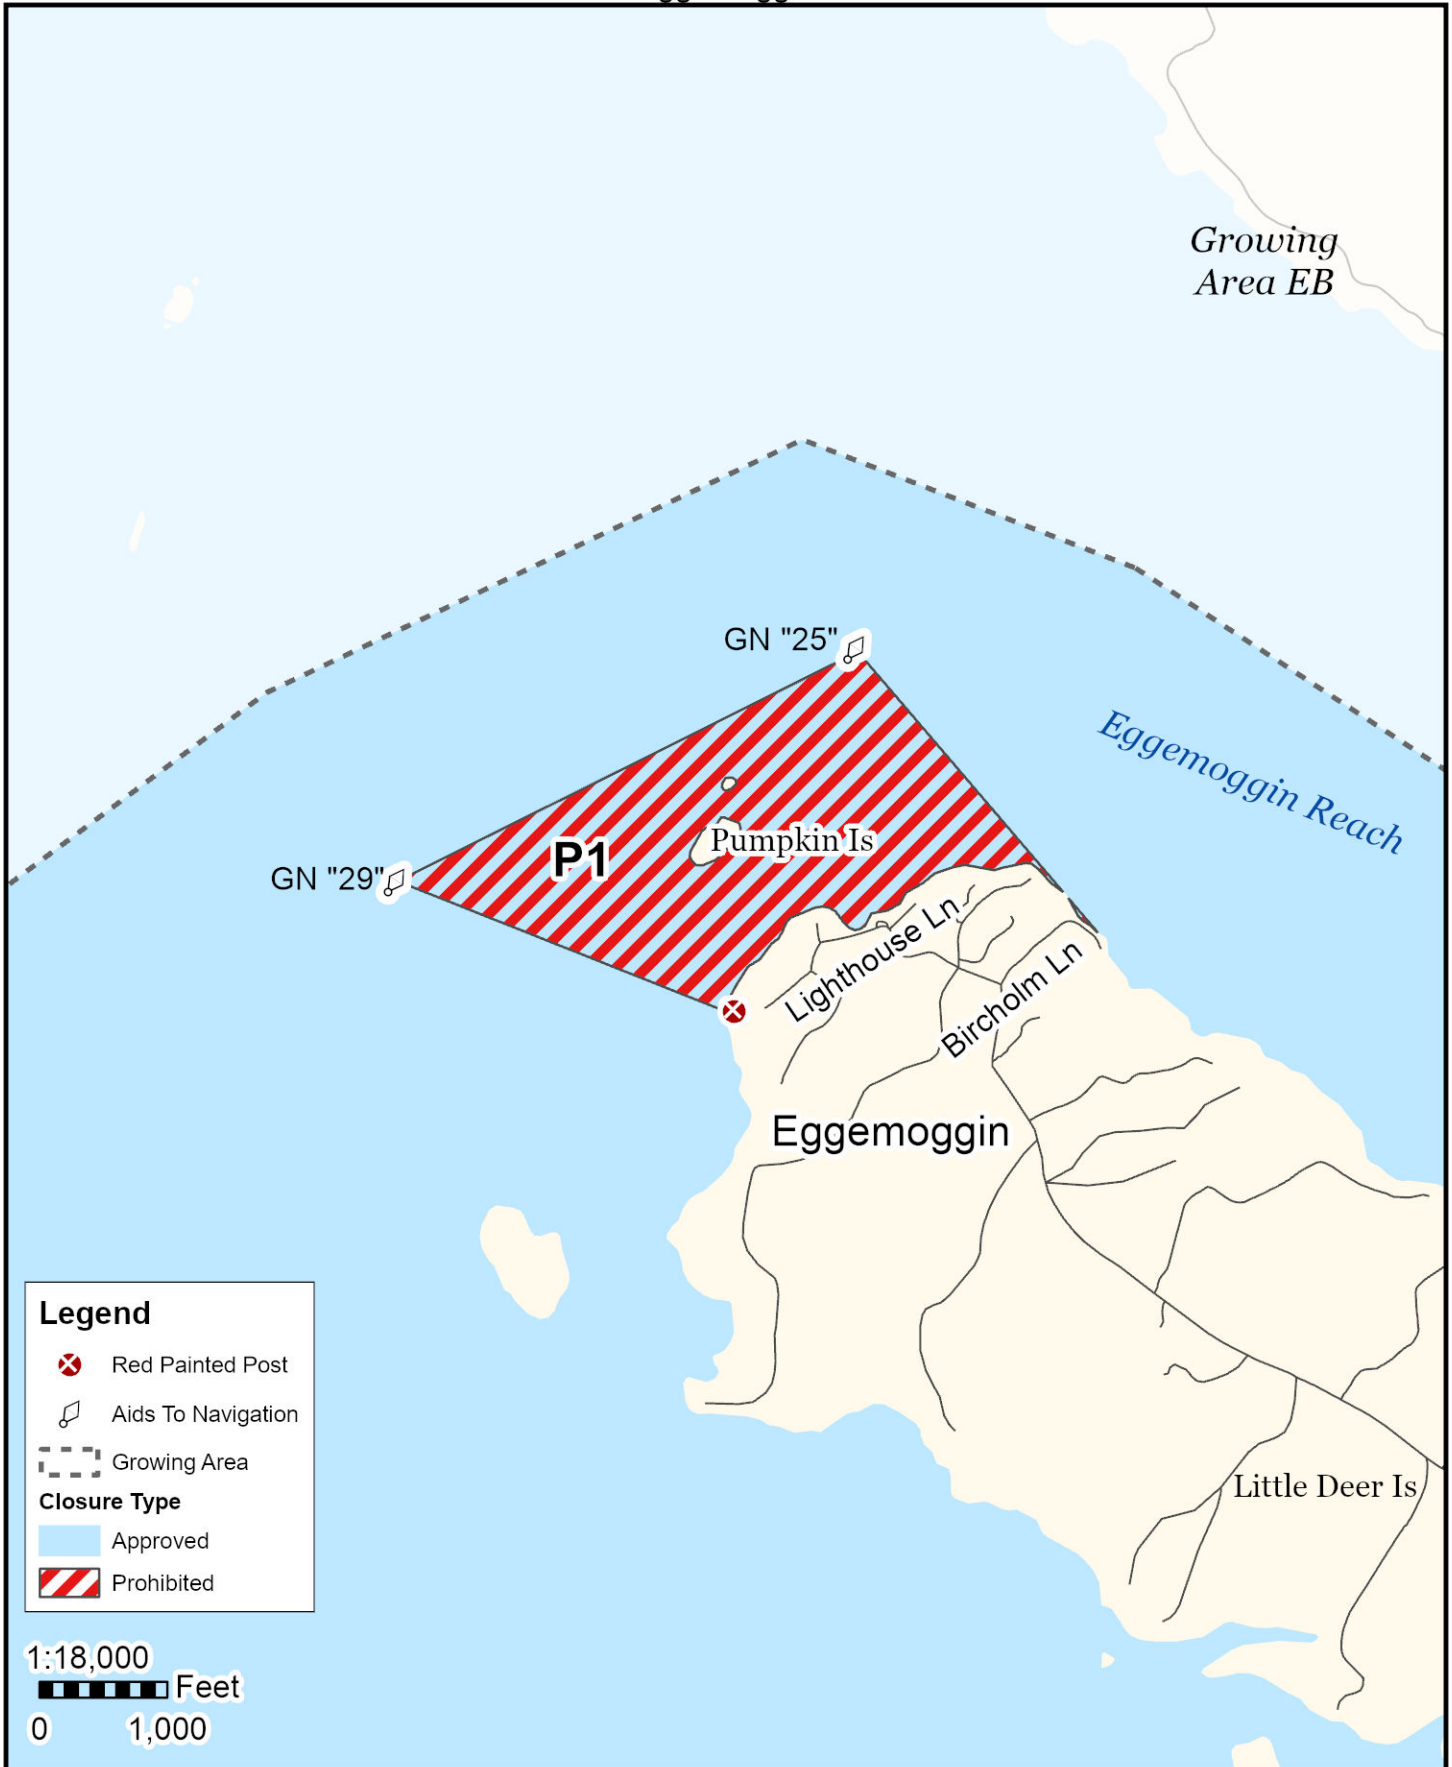

Maine Department of Marine Resources

Growing Area EC, Insets A - D

Eggemoggin, Deer Isle, Stonington

May 30, 2024

This map is provided as a courtesy. Read the provided legal notice for closure details. Closures are not shown outside of the designated growing area. Maritime navigational aids are for reference only and are not suitable for maritime navigation.

Maine Department of Marine Resources

Growing Area EC, Inset A

Eggemoggin

May 30, 2024

This map is provided as a courtesy. Read the provided legal notice for closure details. Closures are not shown outside of the designated growing area. Maritime navigational aids are for reference only and are not suitable for maritime navigation.

Maine Department of Marine Resources

Growing Area EC, Inset B

Deer Isle

May 30, 2024

This map is provided as a courtesy. Read the provided legal notice for closure details. Closures are not shown outside of the designated growing area. Maritime navigational aids are for reference only and are not suitable for maritime navigation.

Maine Department of Marine Resources

Growing Area EC, Inset D

Deer Isle

May 30, 2024

This map is provided as a courtesy. Read the provided legal notice for closure details. Closures are not shown outside of the designated growing area. Maritime navigational aids are for reference only and are not suitable for maritime navigation.