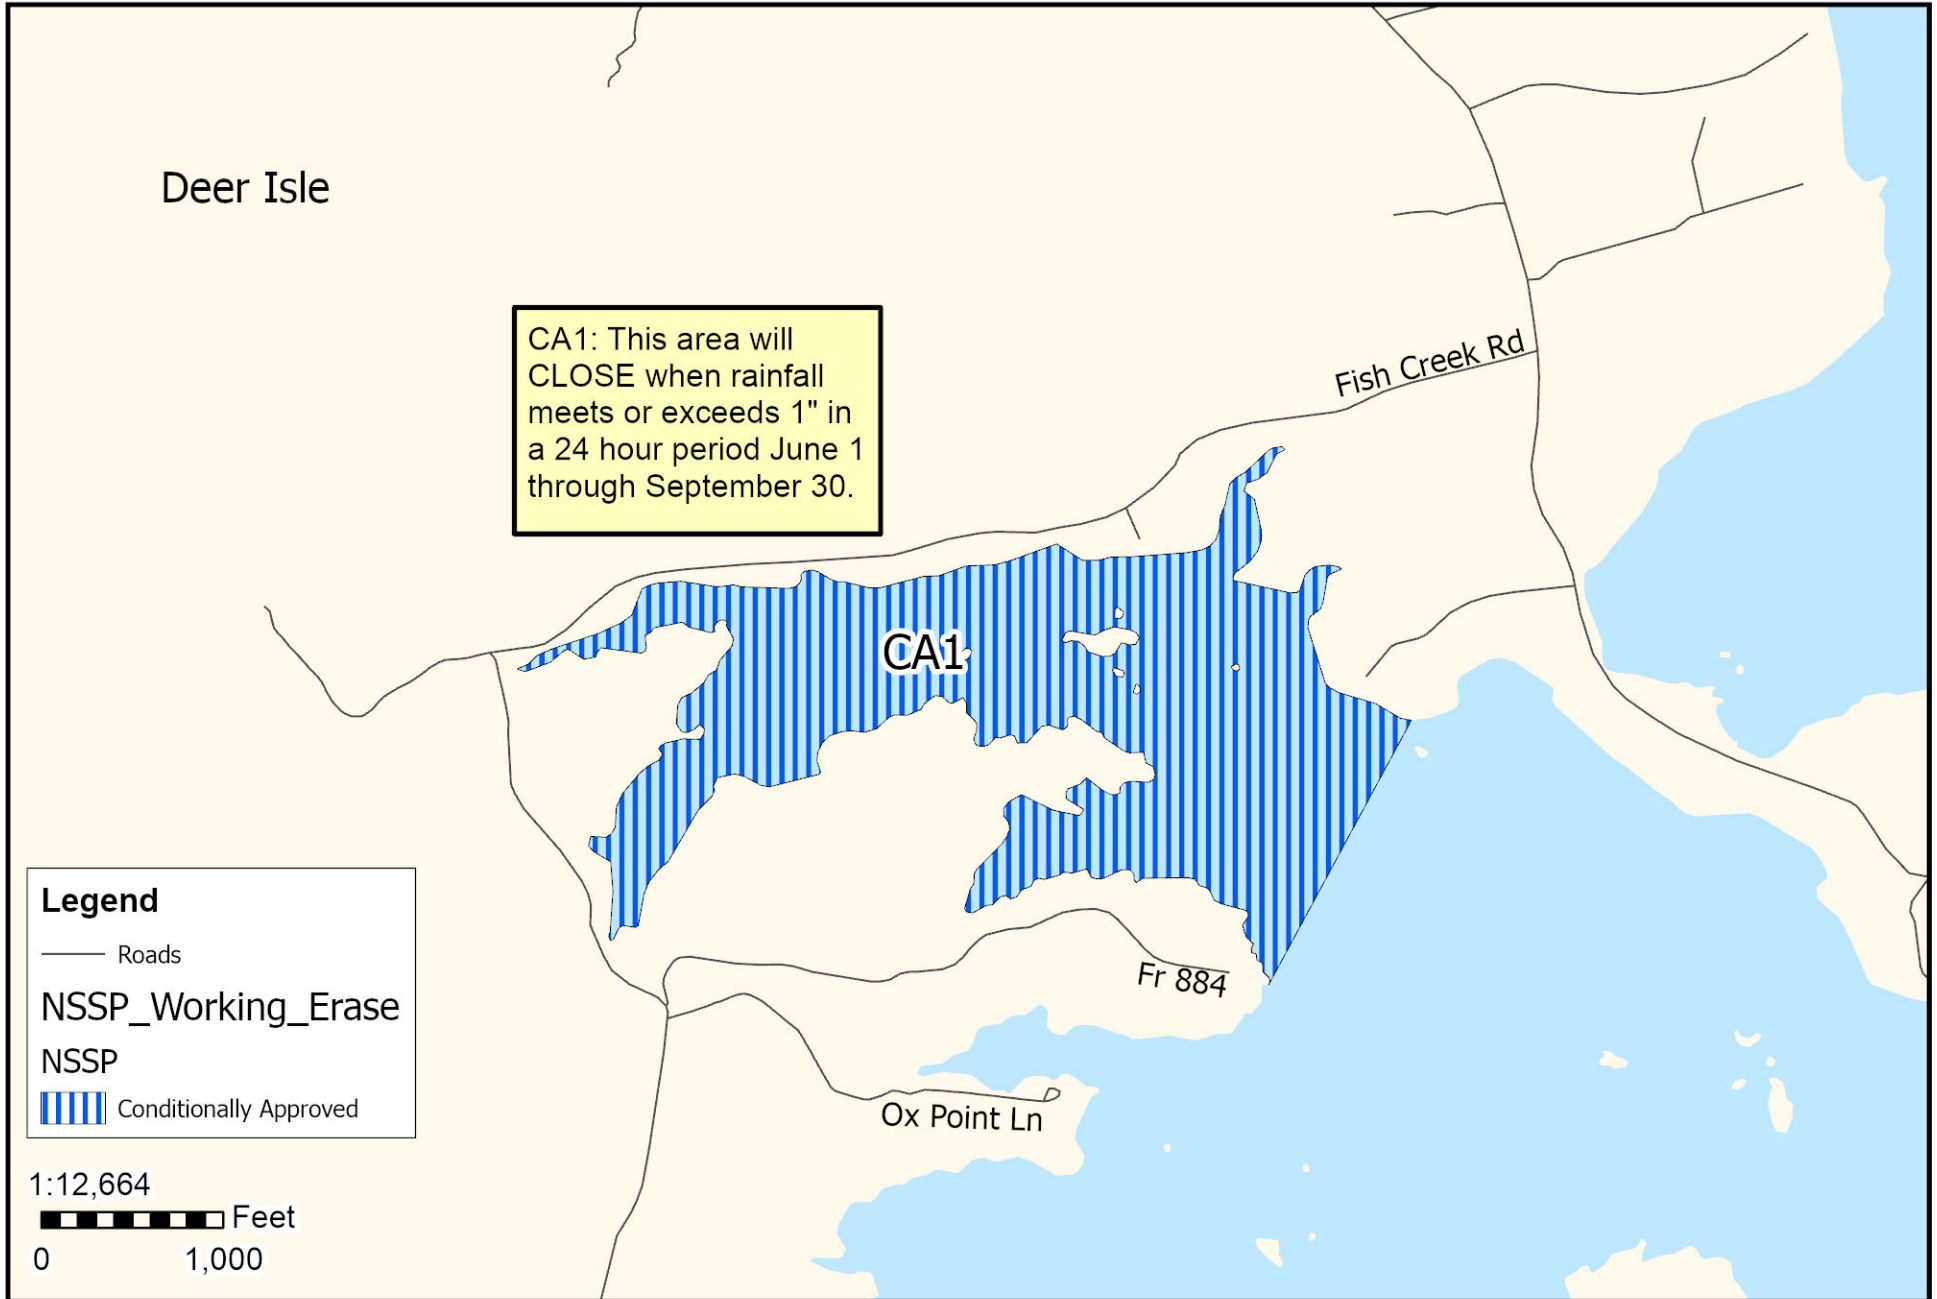

Maine Department of Marine Resources

Growing Area EC, Inset A

Eggemoggin

May 30, 2024

This map is provided as a courtesy. Read the provided legal notice for closure details. Closures are not shown outside of the designated growing area. Maritime navigational aids are for reference only and are not suitable for maritime navigation.

Maine Department of Marine Resources

Growing Area EC, Inset B

Deer Isle

May 30, 2024

This map is provided as a courtesy. Read the provided legal notice for closure details. Closures are not shown outside of the designated growing area. Maritime navigational aids are for reference only and are not suitable for maritime navigation.

Maine Department of Marine Resources

Growing Area EC, Inset D

Deer Isle

May 30, 2024

This map is provided as a courtesy. Read the provided legal notice for closure details. Closures are not shown outside of the designated growing area. Maritime navigational aids are for reference only and are not suitable for maritime navigation.

Maine Department of Marine Resources

Growing Area EC, Inset C

Deer Isle, Stonington

May 30, 2024

This map is provided as a courtesy. Read the provided legal notice for closure details. Closures are not shown outside of the designated growing area. Maritime navigational aids are for reference only and are not suitable for maritime navigation.