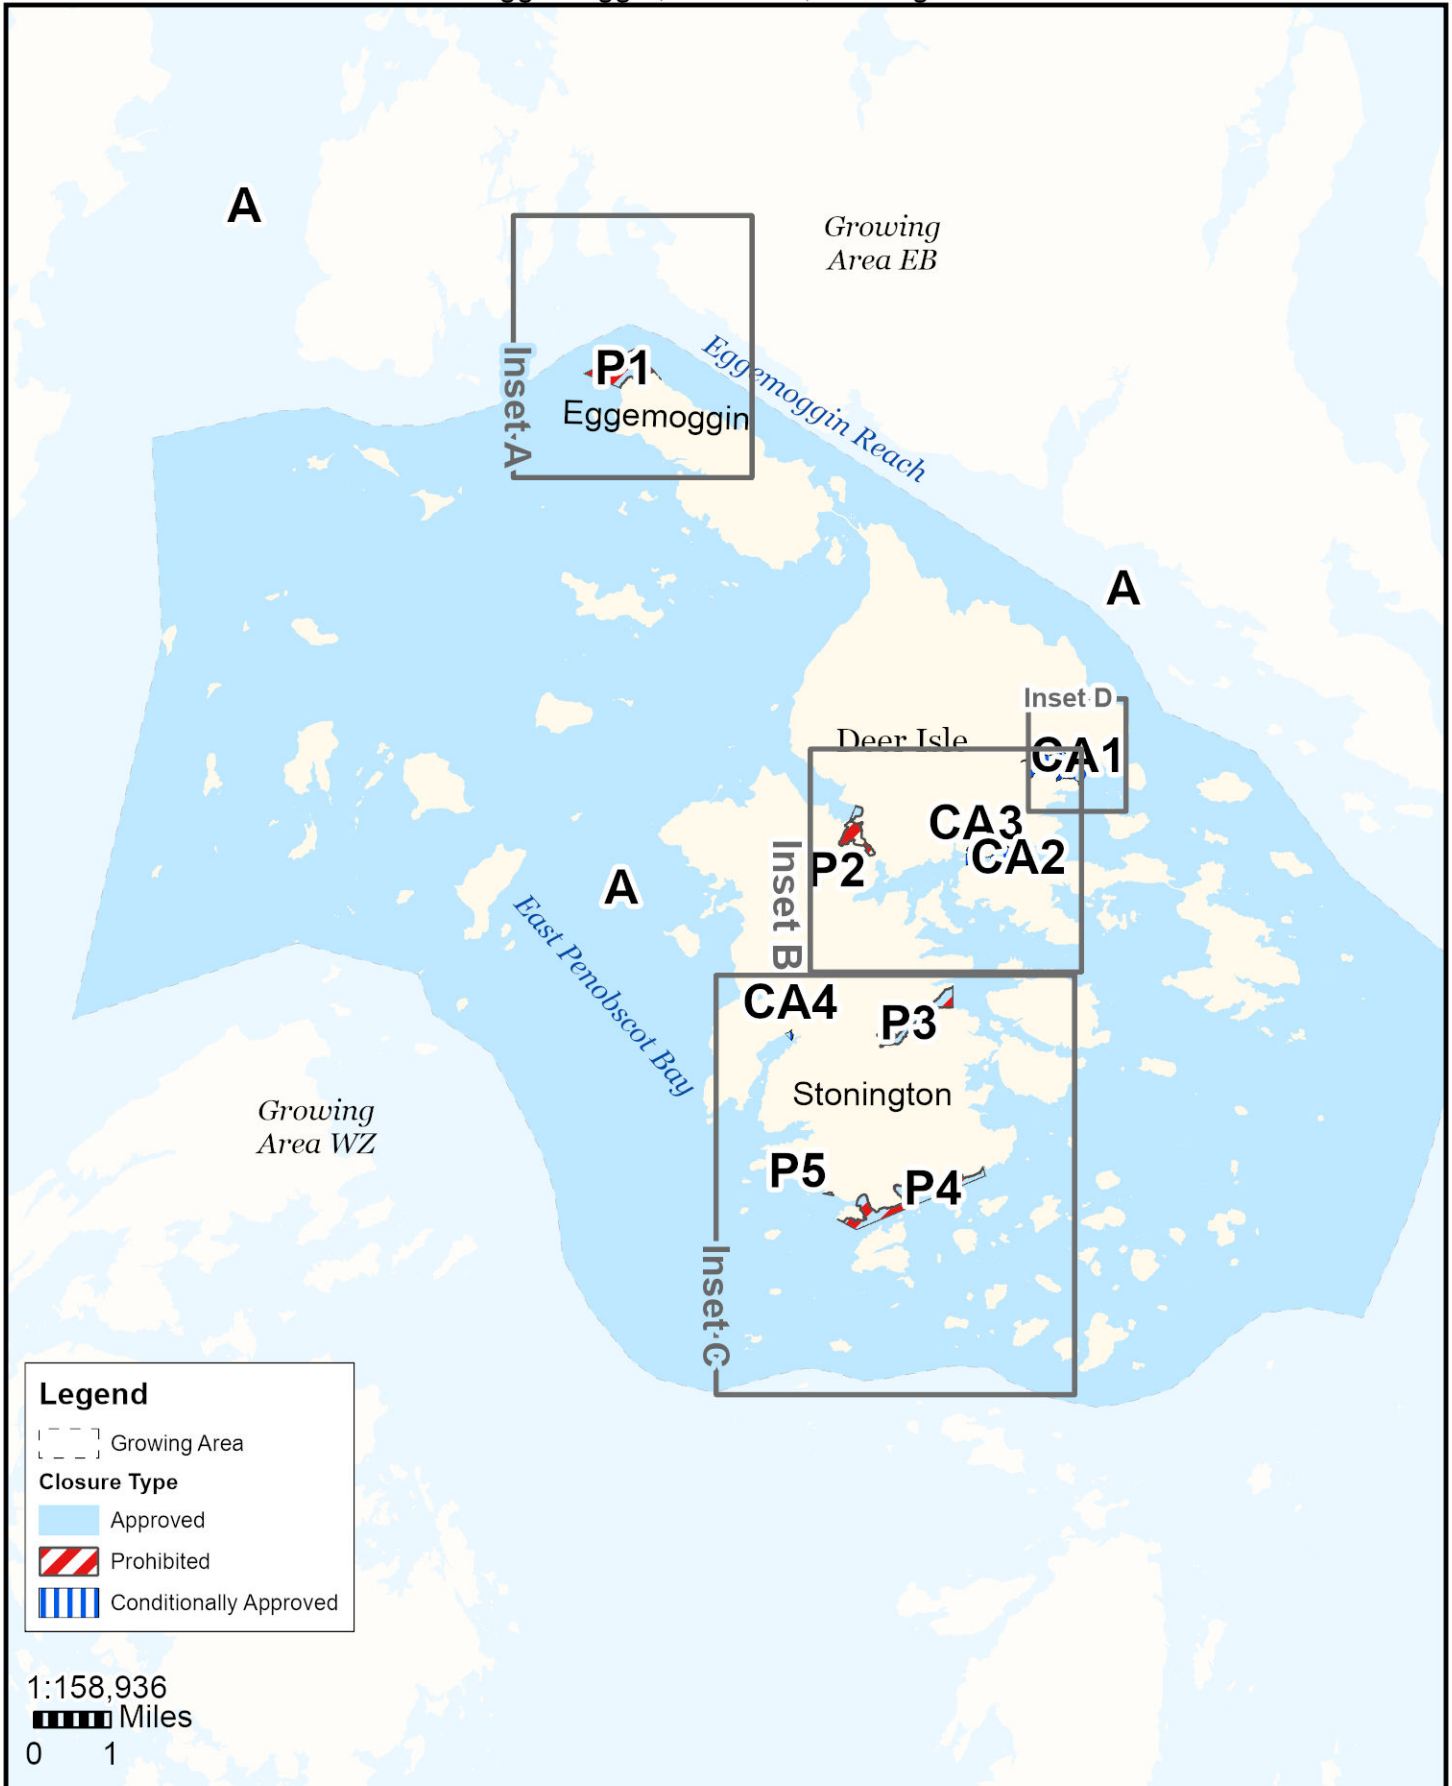

Maine Department of Marine Resources

Growing Area EC, Insets A - D

Eggemoggin, Deer Isle, Stonington

May 30, 2024

This map is provided as a courtesy. Read the provided legal notice for closure details. Closures are not shown outside of the designated growing area. Maritime navigational aids are for reference only and are not suitable for maritime navigation.

Maine Department of Marine Resources

Growing Area EC, Inset A

Eggemoggin

May 30, 2024

This map is provided as a courtesy. Read the provided legal notice for closure details. Closures are not shown outside of the designated growing area. Maritime navigational aids are for reference only and are not suitable for maritime navigation.

Maine Department of Marine Resources

Growing Area EC, Inset B

Deer Isle

May 30, 2024

This map is provided as a courtesy. Read the provided legal notice for closure details. Closures are not shown outside of the designated growing area. Maritime navigational aids are for reference only and are not suitable for maritime navigation.

Maine Department of Marine Resources

Growing Area EC, Inset D

Deer Isle

May 30, 2024

This map is provided as a courtesy. Read the provided legal notice for closure details. Closures are not shown outside of the designated growing area. Maritime navigational aids are for reference only and are not suitable for maritime navigation.