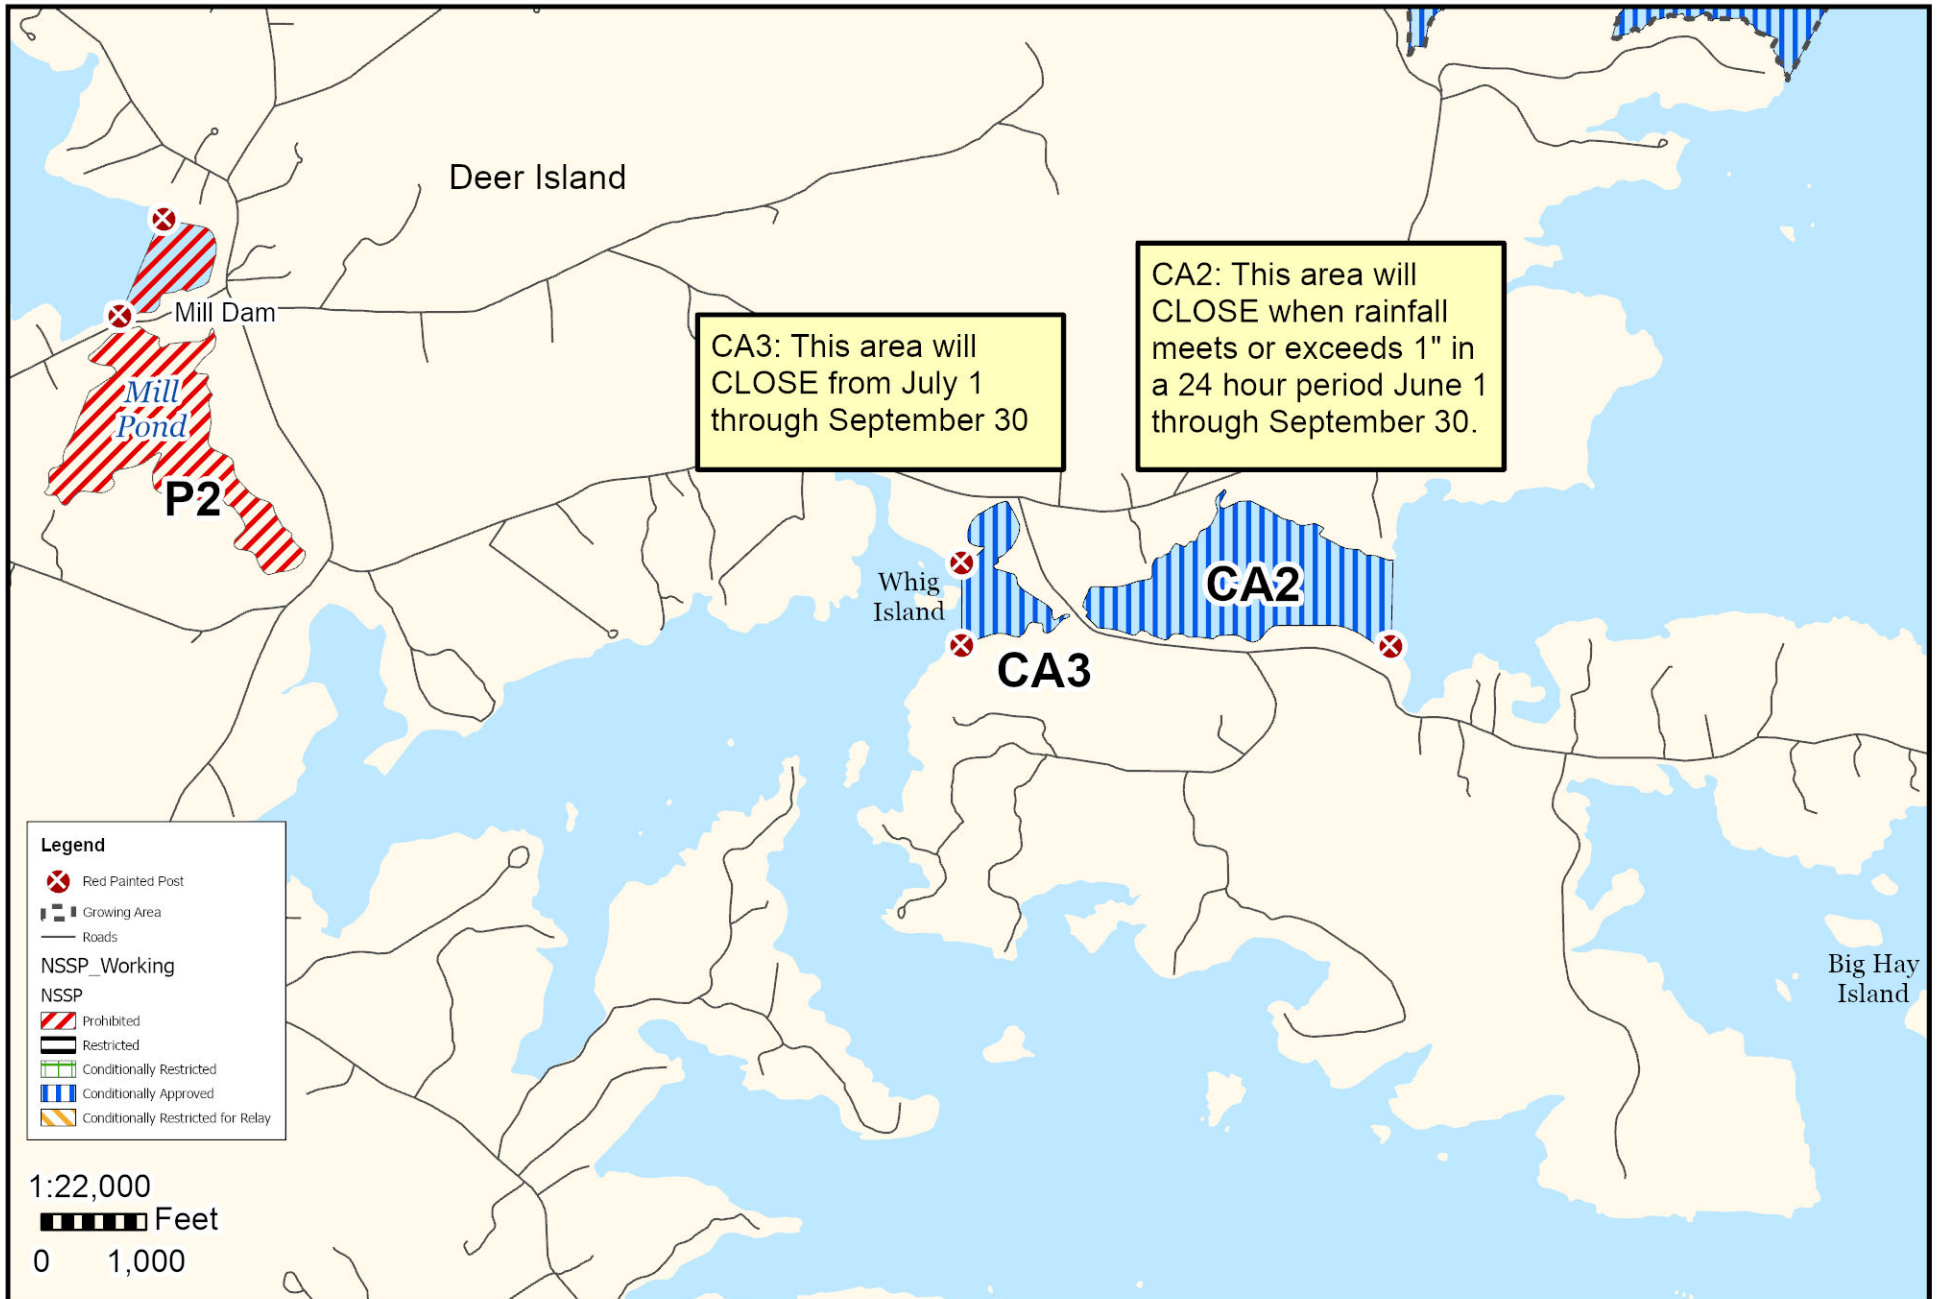

Maine Department of Marine Resources

Growing Area EC, Insets A - D

Eggemoggin, Deer Isle, Stonington

May 30, 2024

This map is provided as a courtesy. Read the provided legal notice for closure details. Closures are not shown outside of the designated growing area. Maritime navigational aids are for reference only and are not suitable for maritime navigation.

Maine Department of Marine Resources

Growing Area EC, Inset A

Eggemoggin

May 30, 2024

This map is provided as a courtesy. Read the provided legal notice for closure details. Closures are not shown outside of the designated growing area. Maritime navigational aids are for reference only and are not suitable for maritime navigation.

Maine Department of Marine Resources

Growing Area EC, Inset B

Deer Isle

May 30, 2024

This map is provided as a courtesy. Read the provided legal notice for closure details. Closures are not shown outside of the designated growing area. Maritime navigational aids are for reference only and are not suitable for maritime navigation.

Maine Department of Marine Resources

Growing Area EC, Inset D

Deer Isle

May 30, 2024

This map is provided as a courtesy. Read the provided legal notice for closure details. Closures are not shown outside of the designated growing area. Maritime navigational aids are for reference only and are not suitable for maritime navigation.