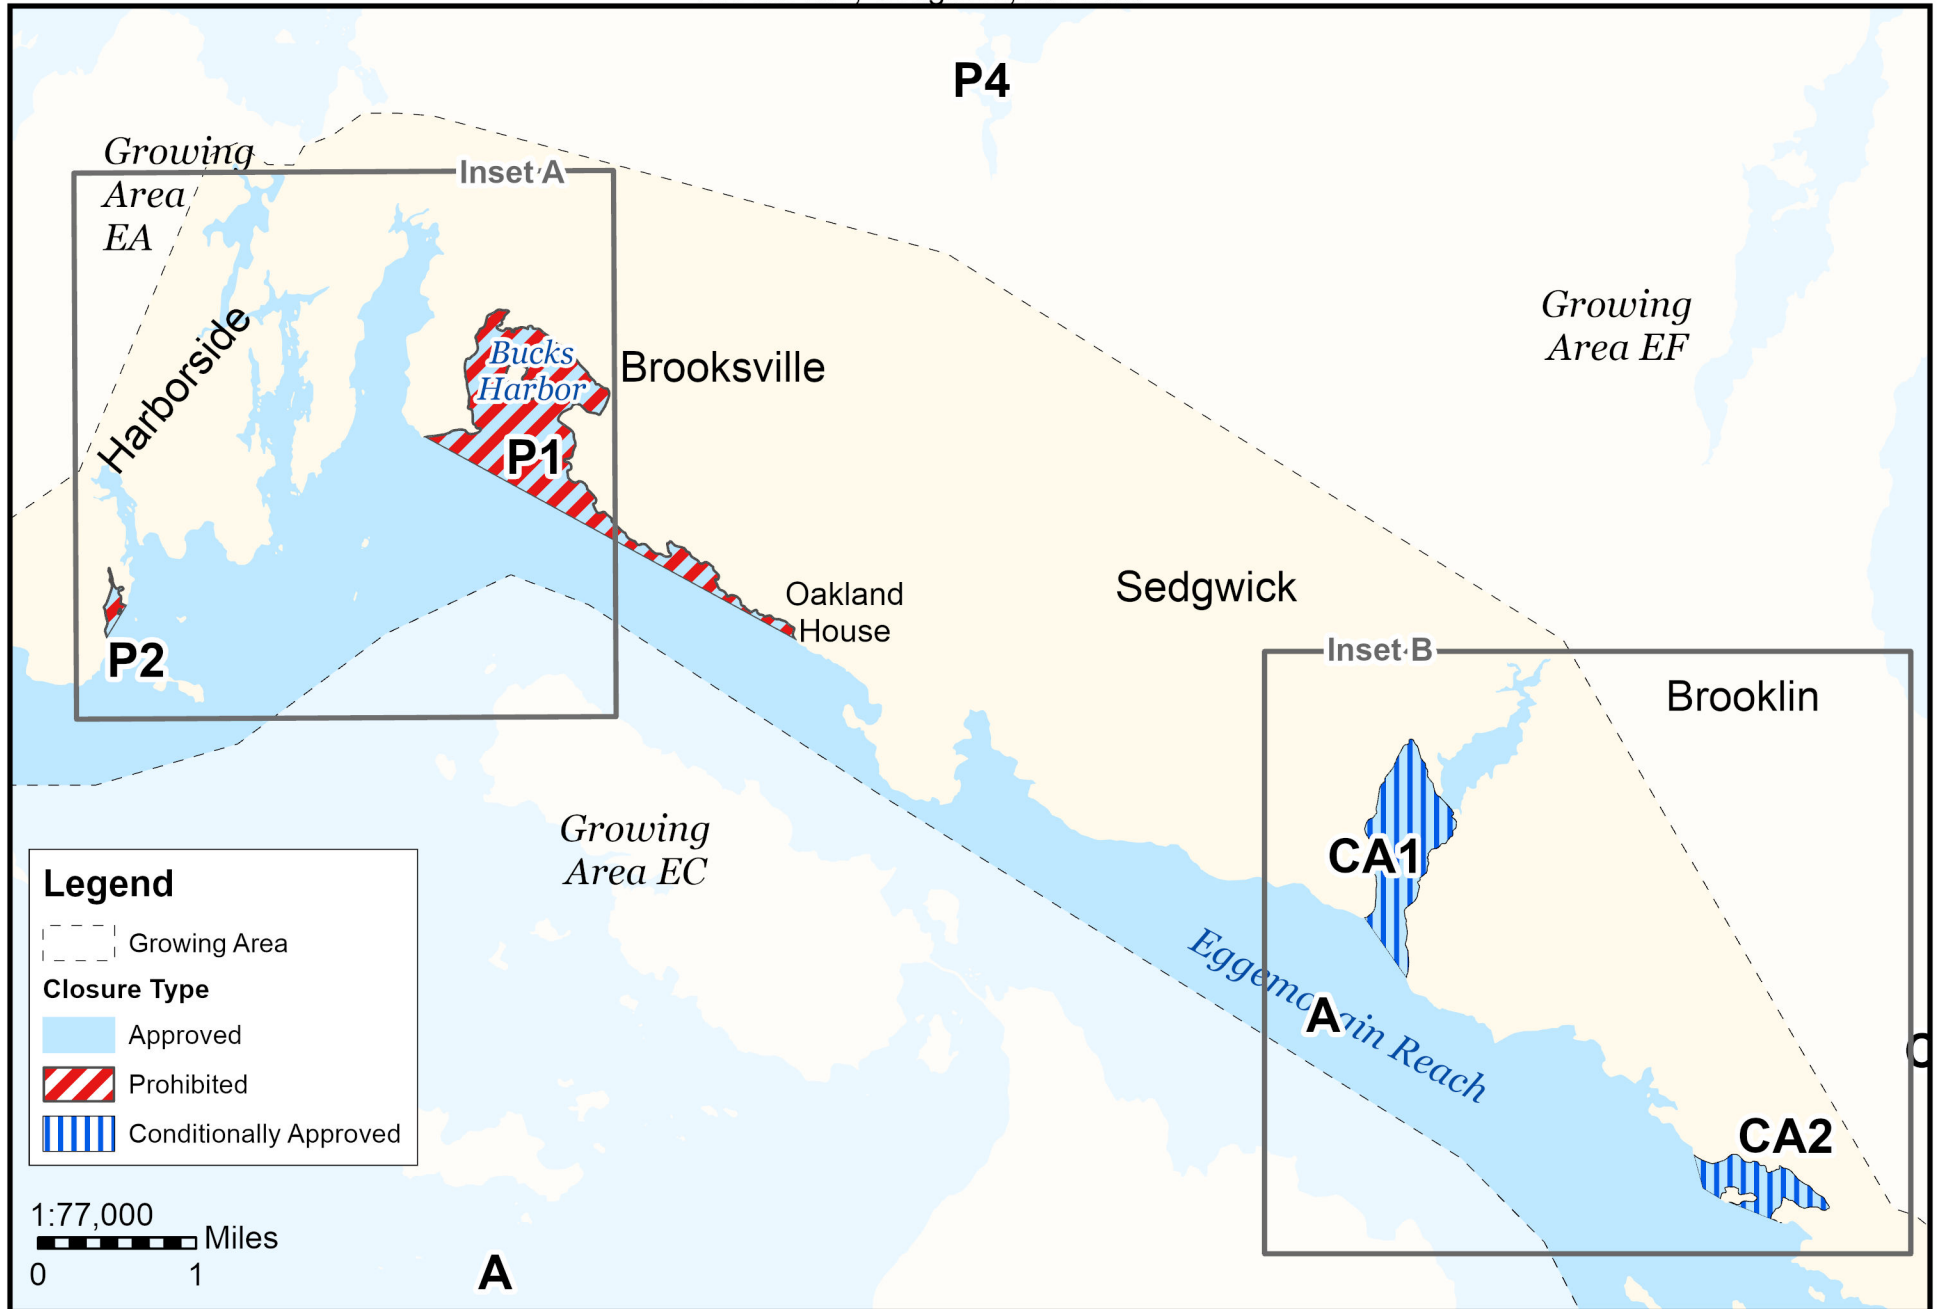

Maine Department of Marine Resources

Growing Area EB, Insets A - B

Brooksville, Sedgwick, Brooklin

9/5/2023

Legend

- Growing Area
- Approved
- Prohibited
- Conditionally Approved

1:77,000
0 1 Miles

This map is provided as a courtesy, read the provided legal notice for closure details. Closures are not shown outside of the designated growing area. Any navigation aids shown are not suitable for maritime navigation.

Maine Department of Marine Resources

Growing Area EB, with Inset A

9/5/2023

Brooksville

This map is provided as a courtesy. Read the provided legal notice for closure details. Closures are not shown outside of the designated growing area. Maritime navigational aids are for reference only and are not suitable for maritime navigation.

Maine Department of Marine Resources

Growing Area EB, with Inset B

Sedgwick, Brooklin

9/5/2023

This map is provided as a courtesy. Read the provided legal notice for closure details. Closures are not shown outside of the designated growing area. Maritime navigational aids are for reference only and are not suitable for maritime navigation.