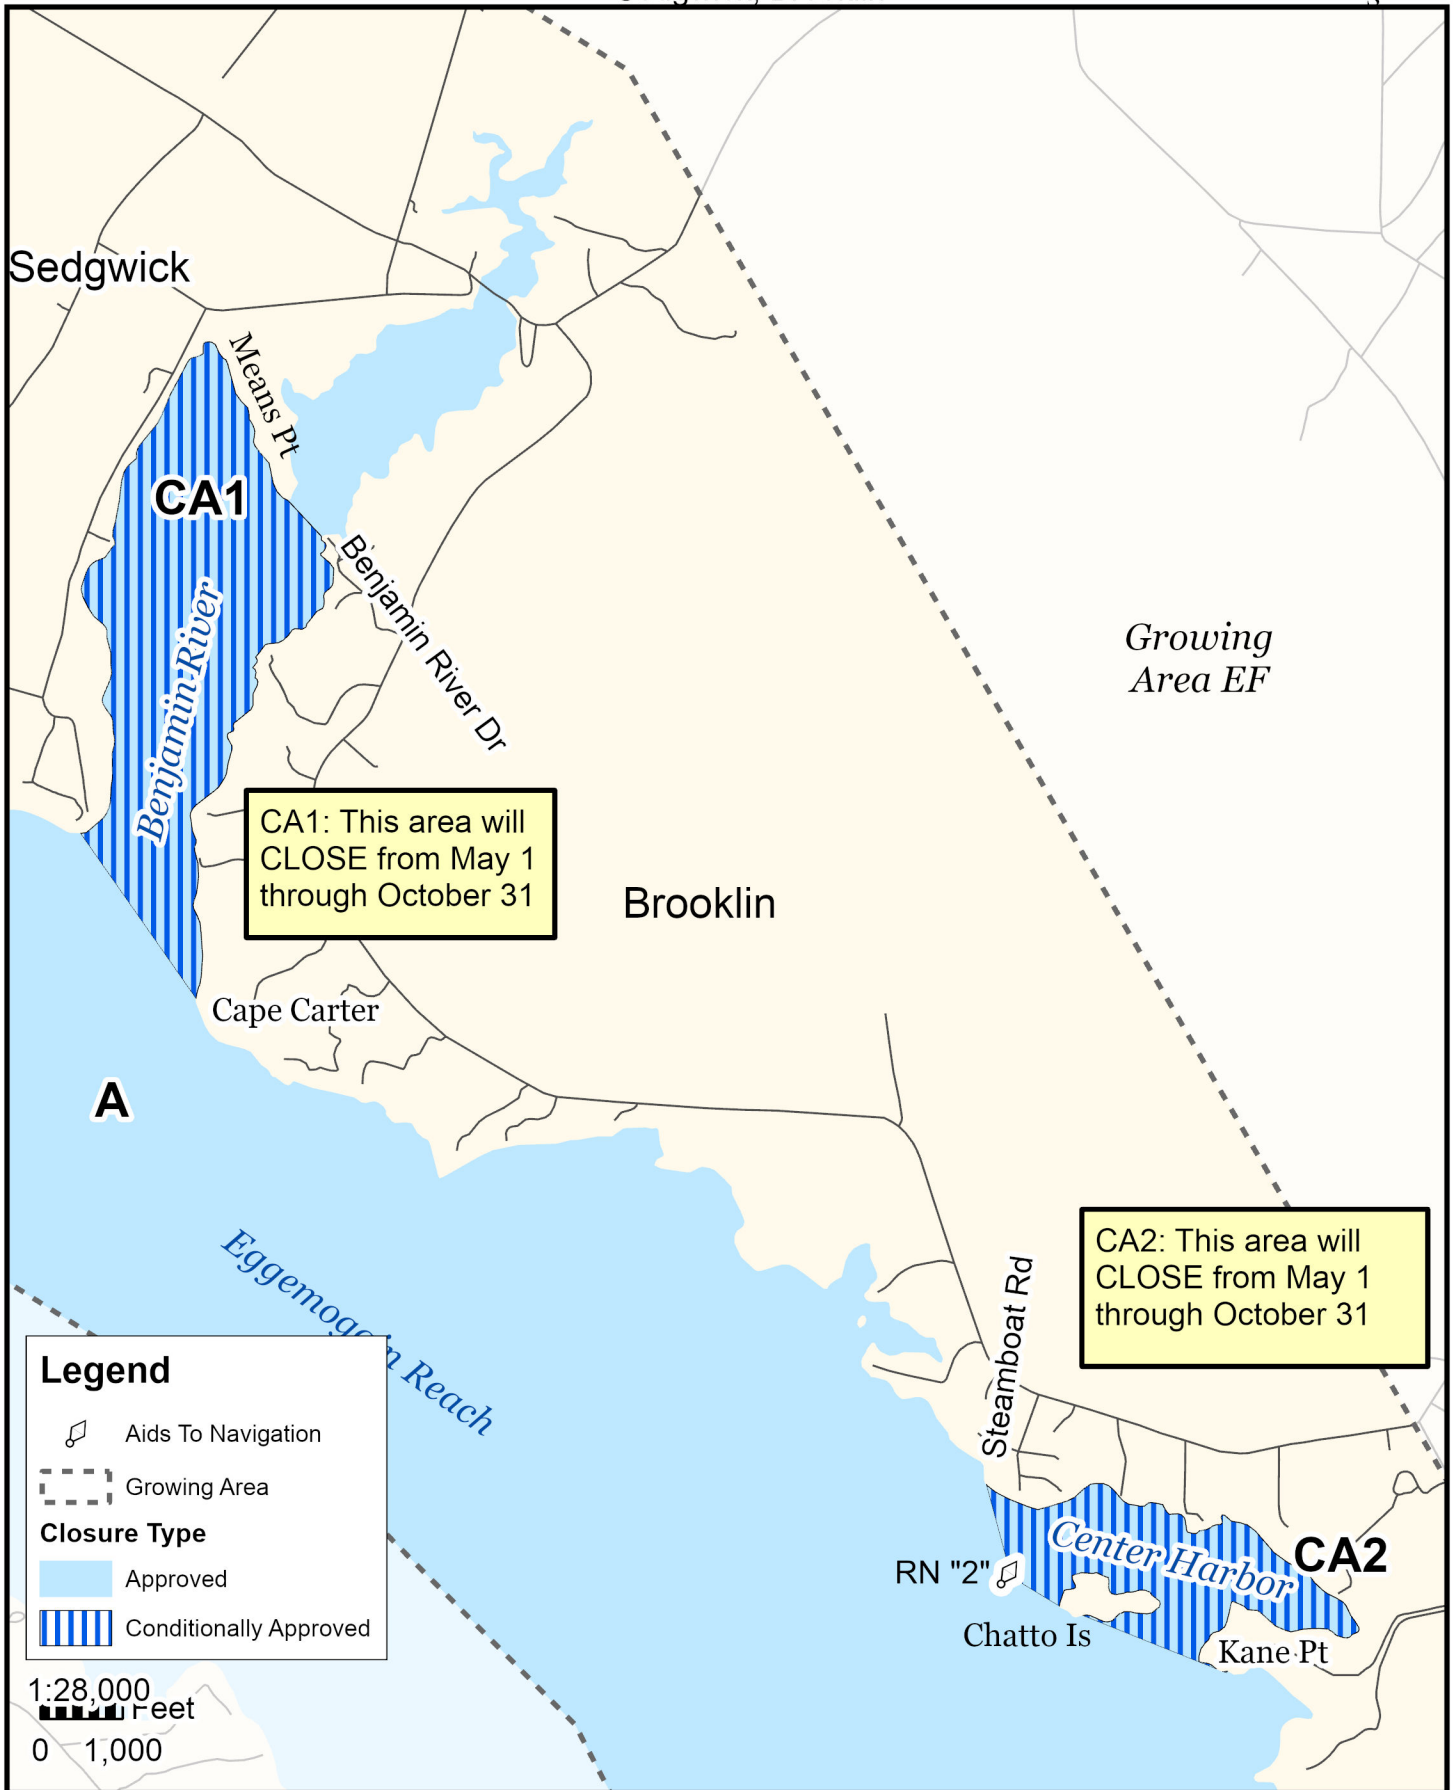

Maine Department of Marine Resources

Growing Area EB, Insets A - B

Brooksville, Sedgwick, Brooklin

9/5/2023

Legend

- Growing Area
- Approved
- Prohibited
- Conditionally Approved

1:77,000
0 1 Miles

This map is provided as a courtesy, read the provided legal notice for closure details. Closures are not shown outside of the designated growing area. Any navigation aids shown are not suitable for maritime navigation.

Maine Department of Marine Resources

Growing Area EB, with Inset A

9/5/2023

Brooksville

This map is provided as a courtesy. Read the provided legal notice for closure details. Closures are not shown outside of the designated growing area. Maritime navigational aids are for reference only and are not suitable for maritime navigation.

Maine Department of Marine Resources

Growing Area EB, with Inset B

Sedgwick, Brooklin

9/5/2023

This map is provided as a courtesy. Read the provided legal notice for closure details. Closures are not shown outside of the designated growing area. Maritime navigational aids are for reference only and are not suitable for maritime navigation.