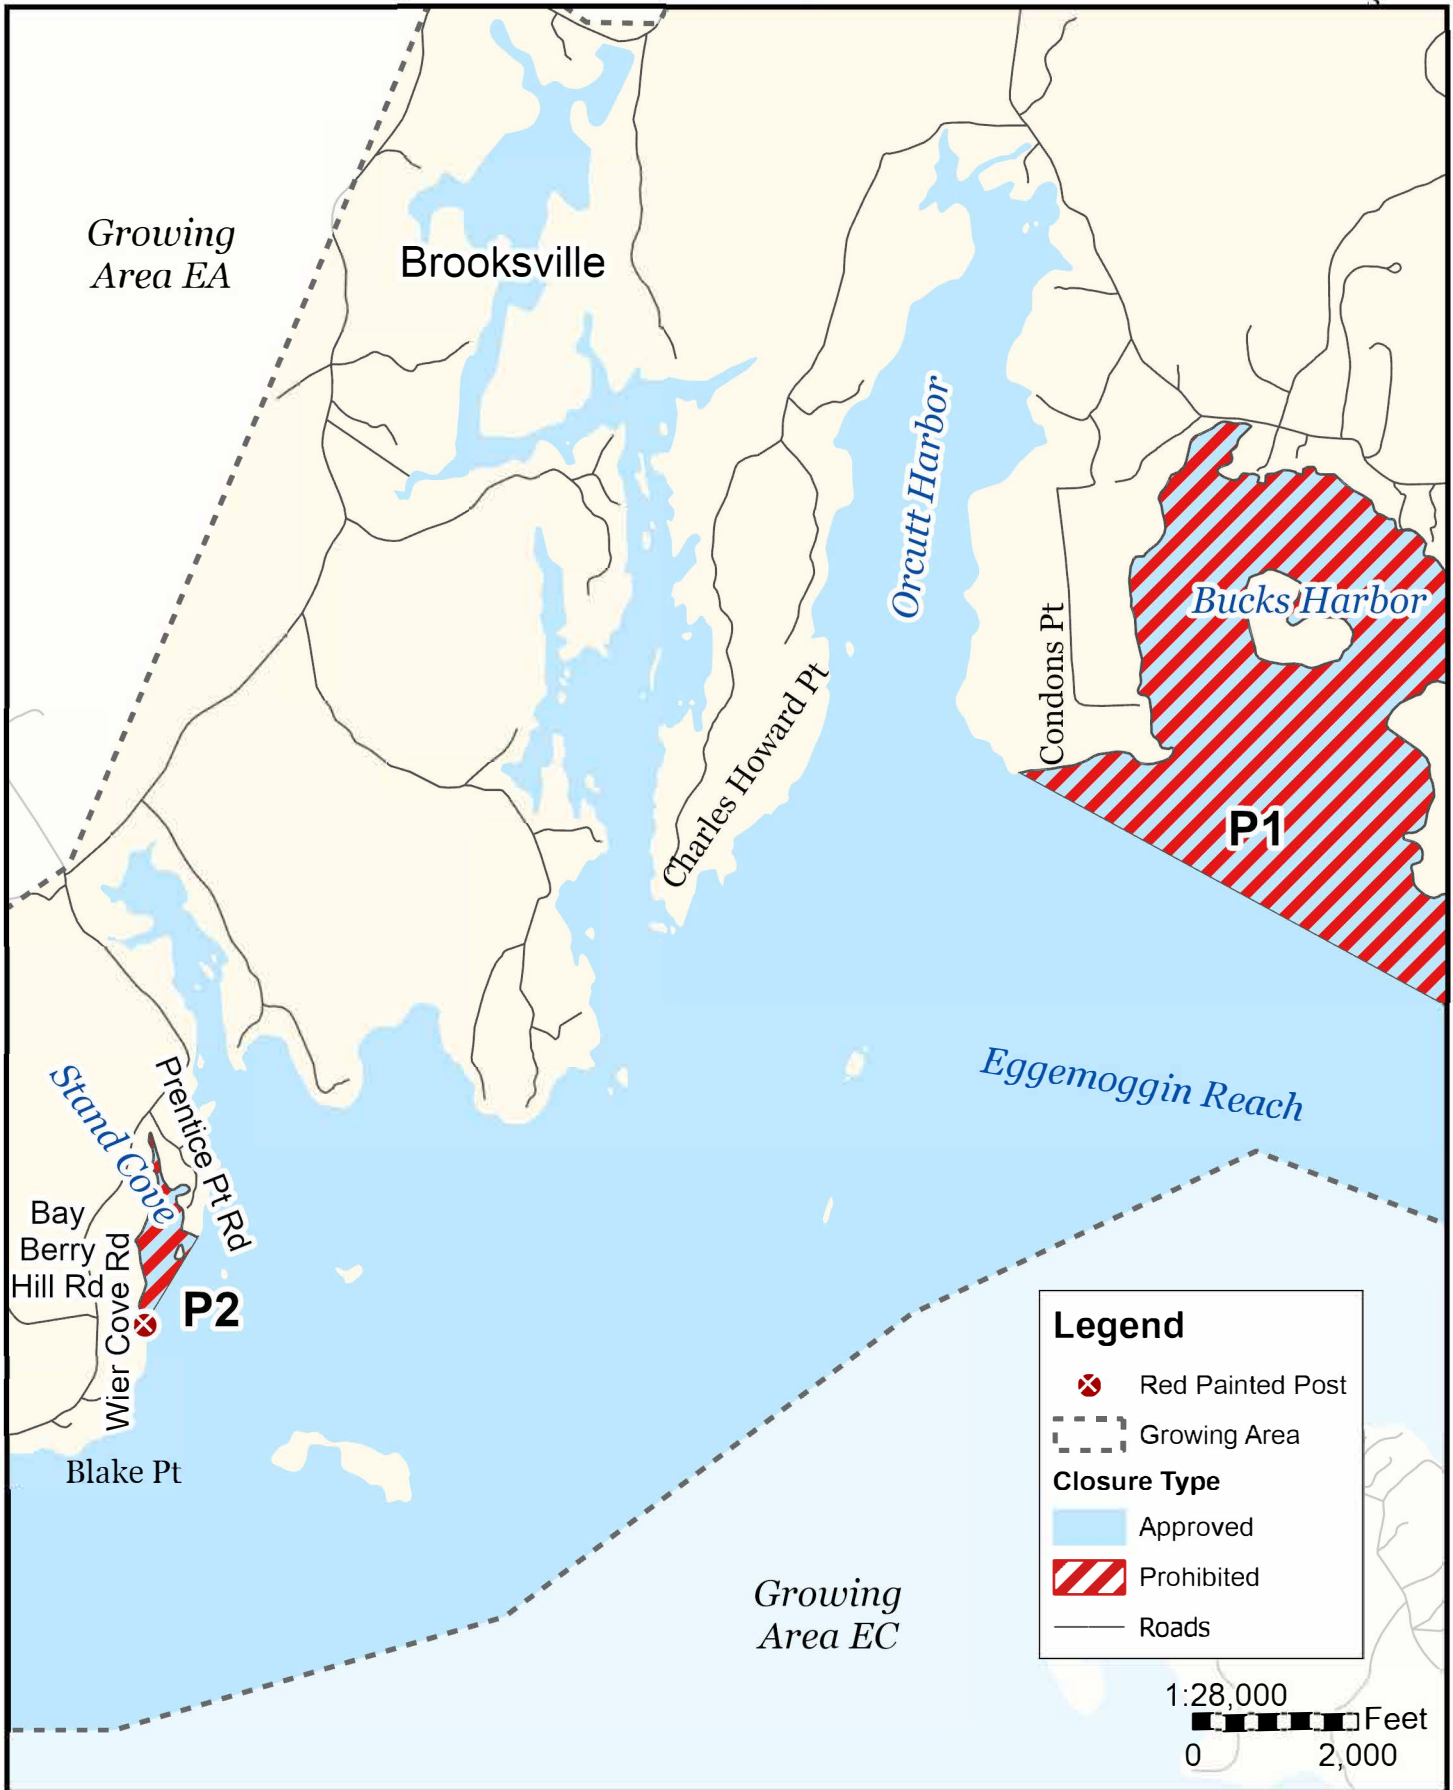

Maine Department of Marine Resources

Growing Area EB, Insets A - B

Brooksville, Sedgwick, Brooklin

9/5/2023

Legend

- Growing Area
- Approved
- Prohibited
- Conditionally Approved

1:77,000
0 1 Miles

This map is provided as a courtesy, read the provided legal notice for closure details. Closures are not shown outside of the designated growing area. Any navigation aids shown are not suitable for maritime navigation.

Maine Department of Marine Resources

Growing Area EB, with Inset A

9/5/2023

Brooksville

This map is provided as a courtesy. Read the provided legal notice for closure details. Closures are not shown outside of the designated growing area. Maritime navigational aids are for reference only and are not suitable for maritime navigation.

Maine Department of Marine Resources

Growing Area EB, with Inset B

Sedgwick, Brooklin

9/5/2023

This map is provided as a courtesy. Read the provided legal notice for closure details. Closures are not shown outside of the designated growing area. Maritime navigational aids are for reference only and are not suitable for maritime navigation.