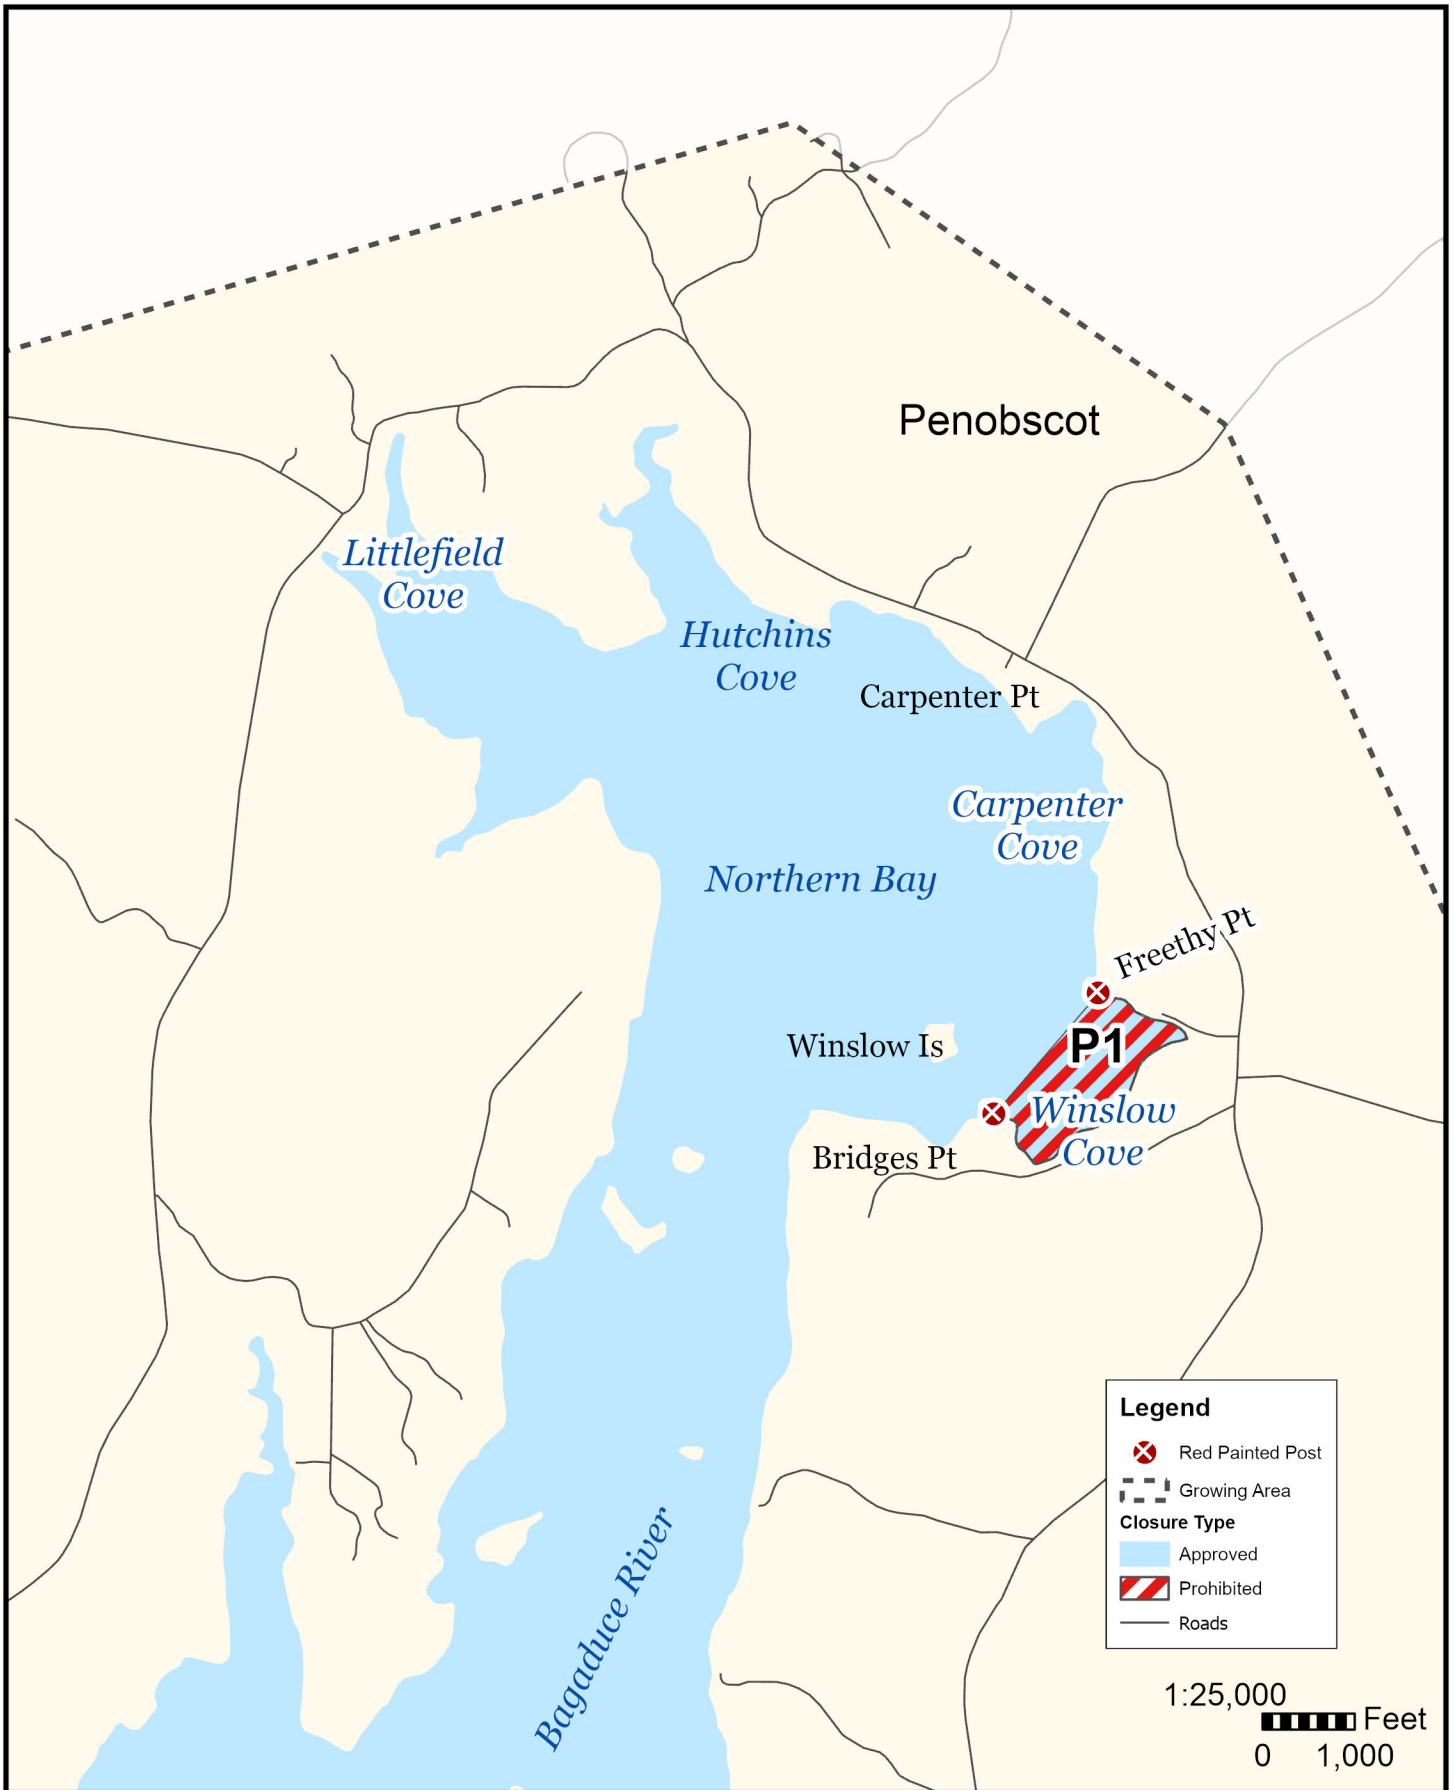

Maine Department of Marine Resources

Growing Area EA, Insets A - D

Castine, Harborside, Penobscot, Brooksville

9/8/23

This map is provided as a courtesy. Read the provided legal notice for closure details. Closures are not shown outside of the designated growing area. Maritime navigational aids are for reference only and are not suitable for maritime navigation.

Maine Department of Marine Resources

Growing Area EA, Inset A

Penobscot

9/8/23

This map is provided as a courtesy. Read the provided legal notice for closure details. Closures are not shown outside of the designated growing area. Maritime navigational aids are for reference only and are not suitable for maritime navigation.

Maine Department of Marine Resources

Growing Area EA, Inset B

9/8/23

This map is provided as a courtesy. Read the provided legal notice for closure details. Closures are not shown outside of the designated growing area. Maritime navigational aids are for reference only and are not suitable for maritime navigation.

Maine Department of Marine Resources

Growing Area EA, Inset C

9/8/23

Brooksville, Sedgwick

This map is provided as a courtesy. Read the provided legal notice for closure details. Closures are not shown outside of the designated growing area. Maritime navigational aids are for reference only and are not suitable for maritime navigation.