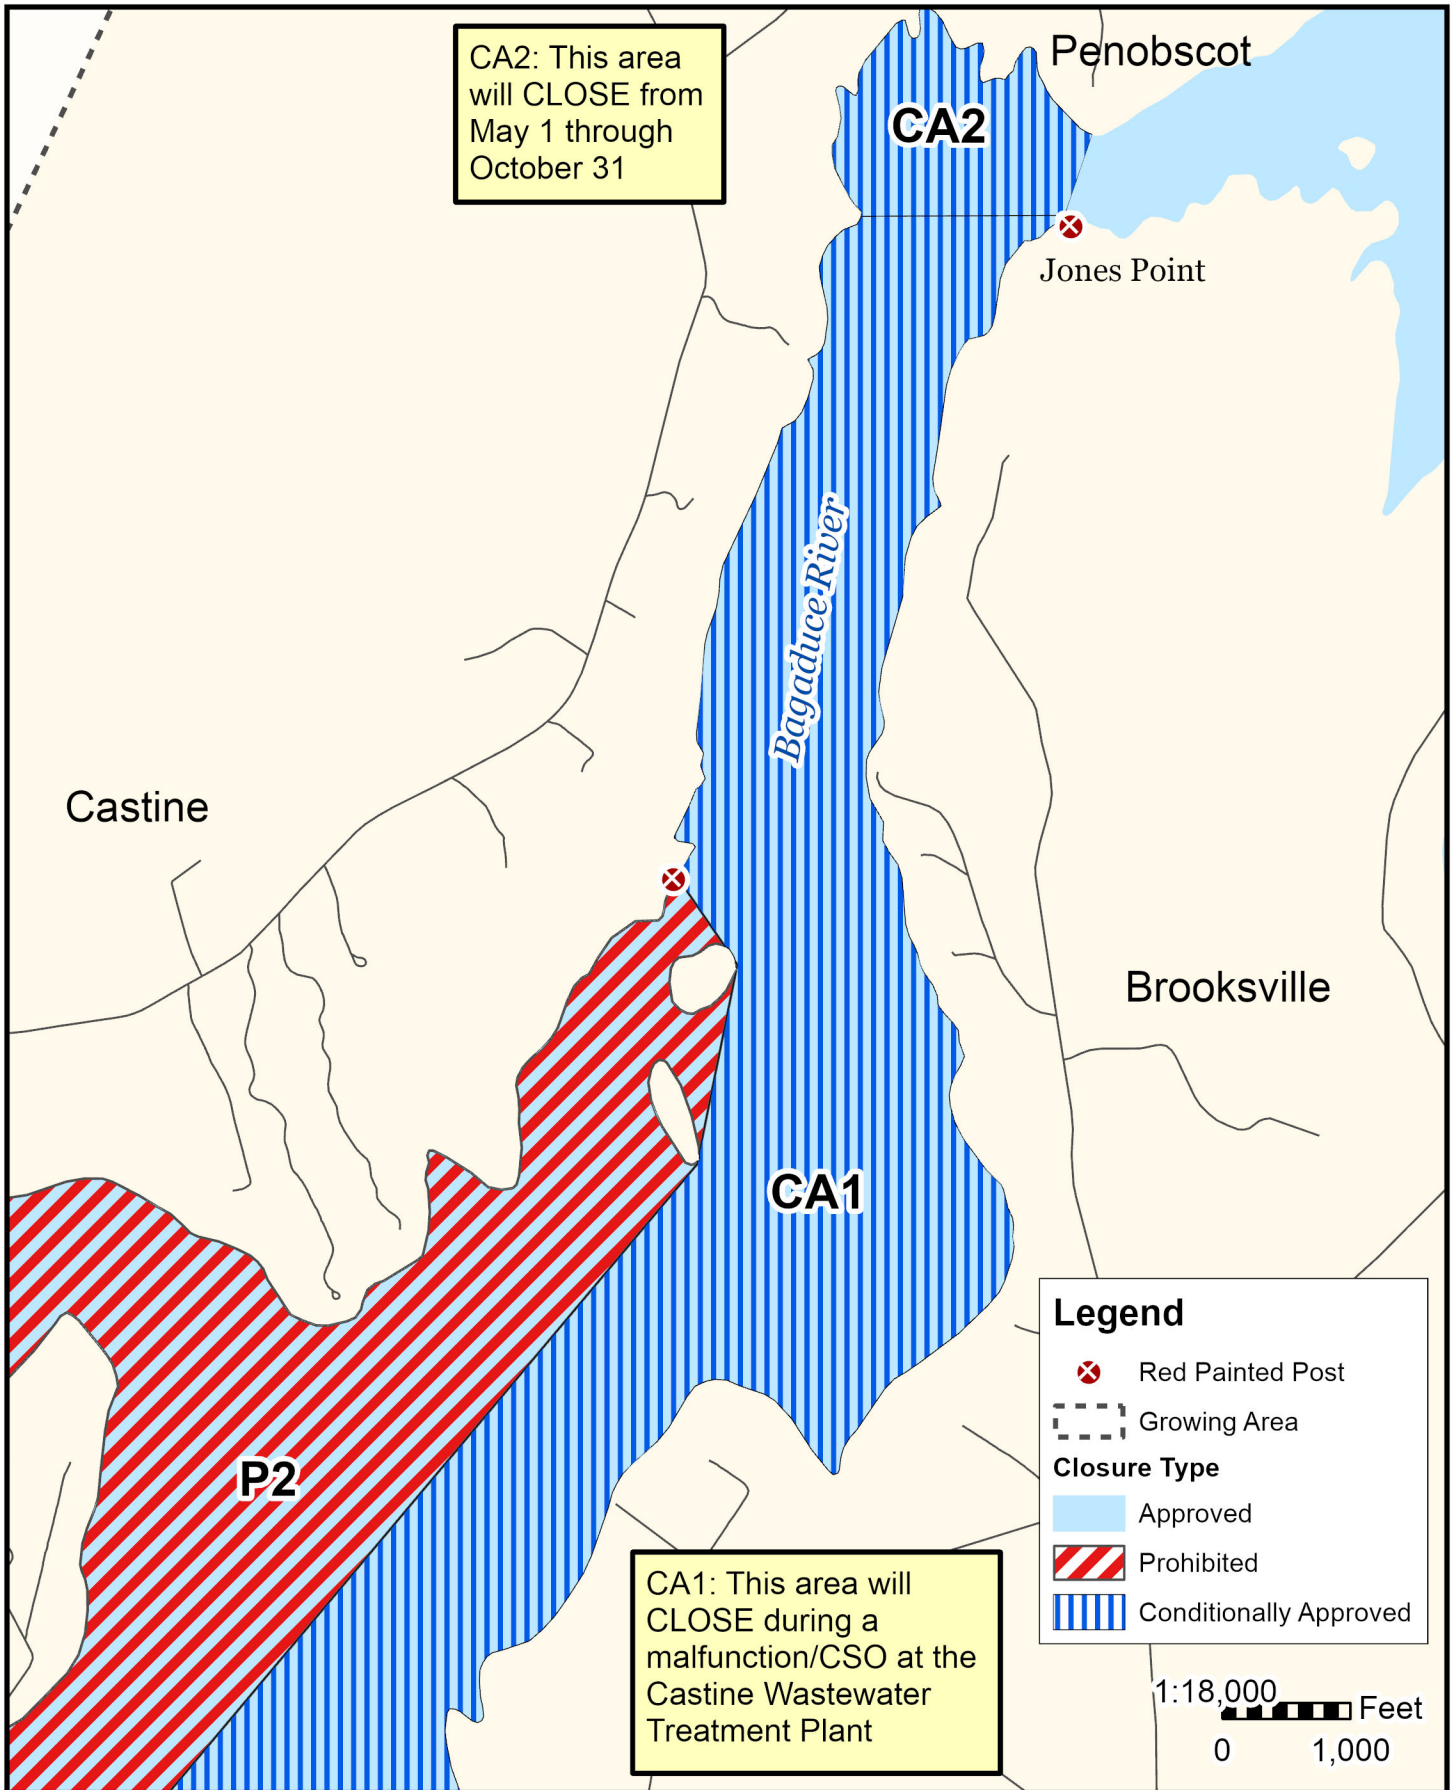

Maine Department of Marine Resources

Growing Area EA, Insets A - D

Castine, Harborside, Penobscot, Brooksville

9/8/23

This map is provided as a courtesy. Read the provided legal notice for closure details. Closures are not shown outside of the designated growing area. Maritime navigational aids are for reference only and are not suitable for maritime navigation.

Maine Department of Marine Resources

Growing Area EA, Inset A

Penobscot

9/8/23

This map is provided as a courtesy. Read the provided legal notice for closure details. Closures are not shown outside of the designated growing area. Maritime navigational aids are for reference only and are not suitable for maritime navigation.

Maine Department of Marine Resources

Growing Area EA, Inset B

9/8/23

This map is provided as a courtesy. Read the provided legal notice for closure details. Closures are not shown outside of the designated growing area. Maritime navigational aids are for reference only and are not suitable for maritime navigation.

Maine Department of Marine Resources

Growing Area EA, Inset C

9/8/23

Brooksville, Sedgwick

This map is provided as a courtesy. Read the provided legal notice for closure details. Closures are not shown outside of the designated growing area. Maritime navigational aids are for reference only and are not suitable for maritime navigation.