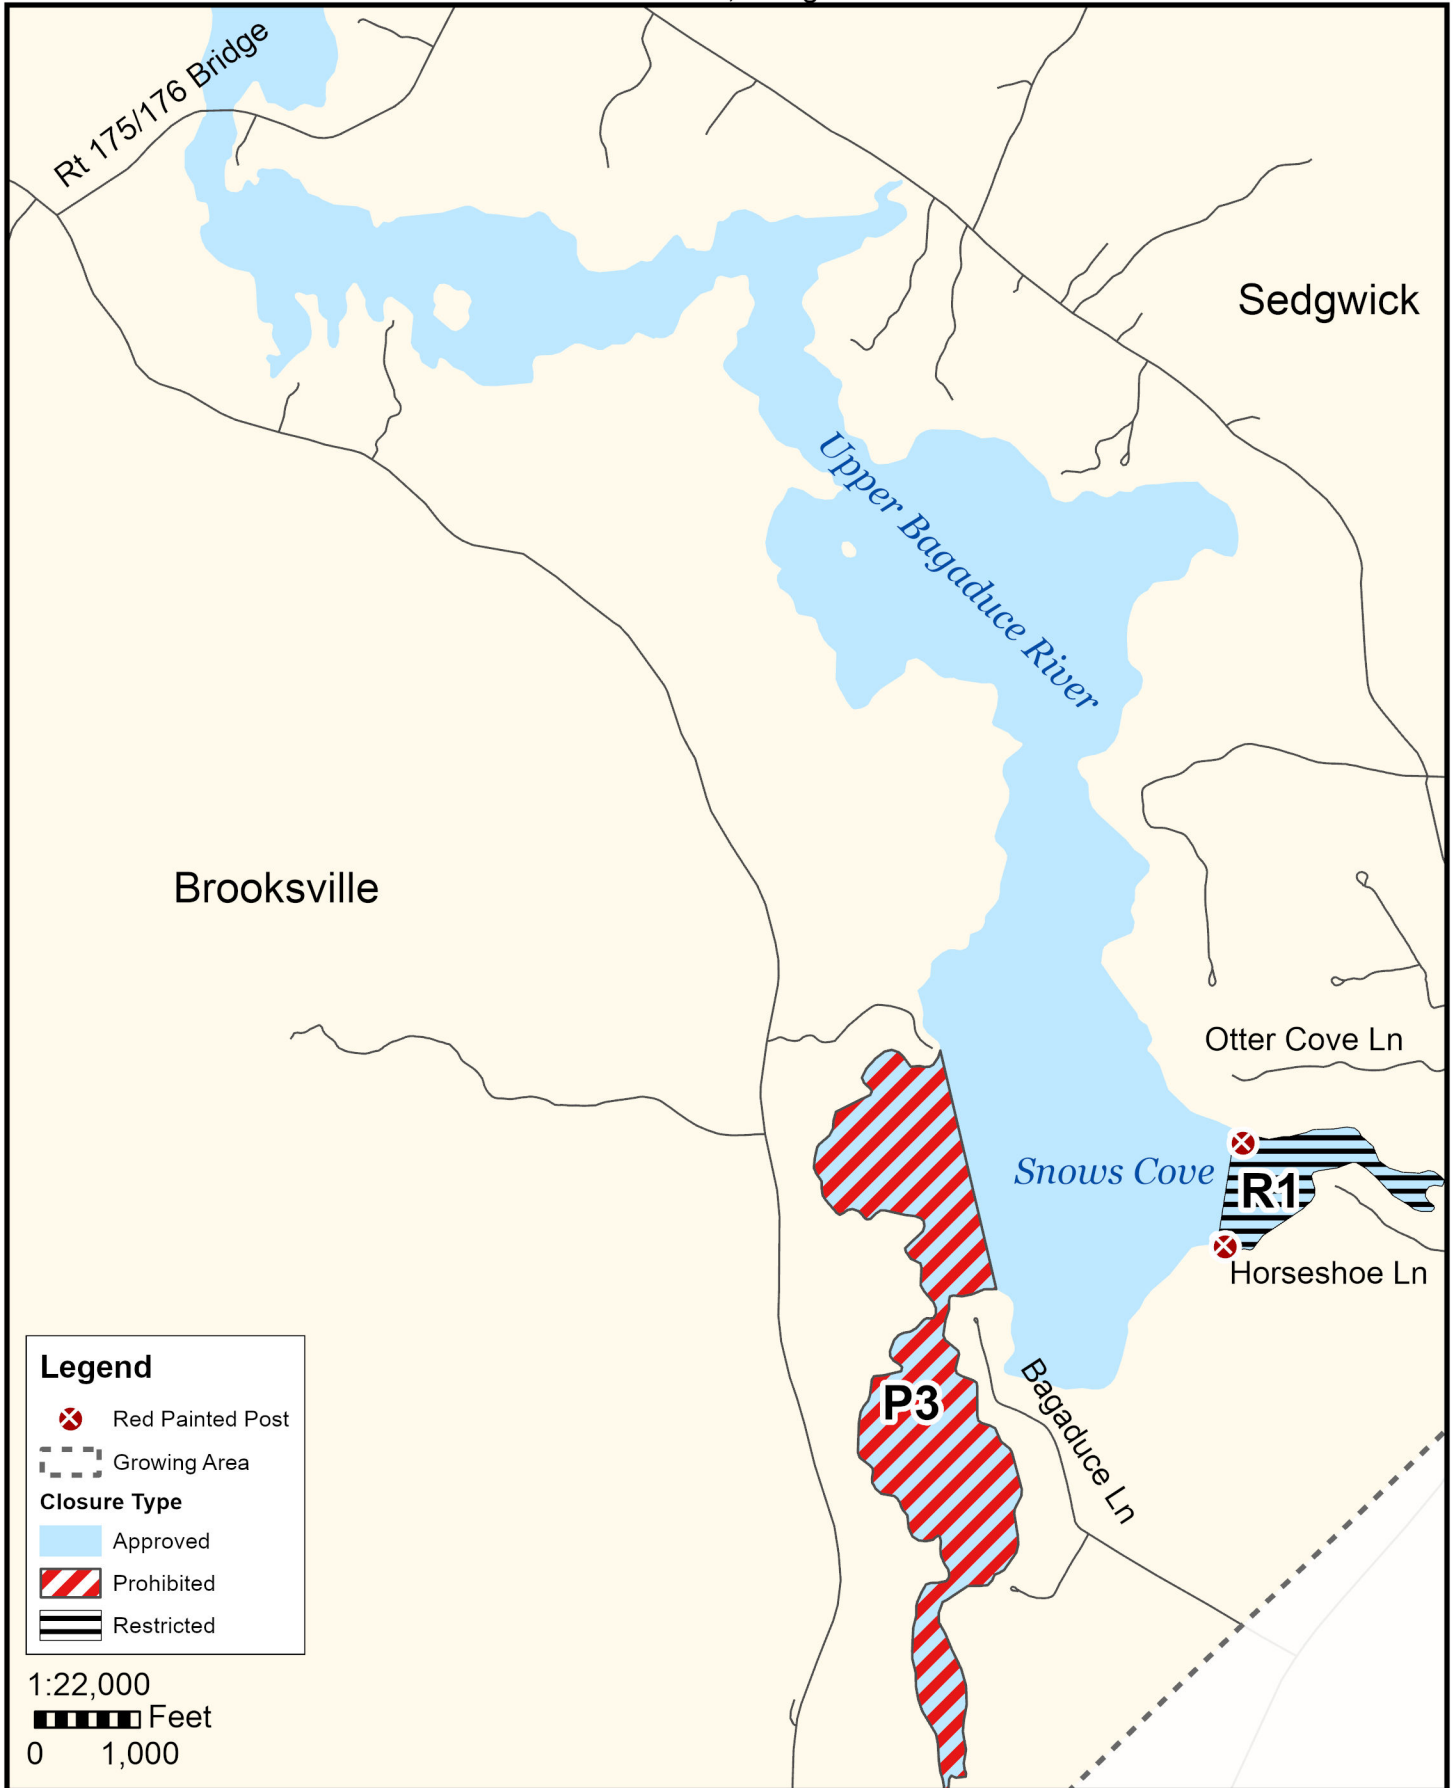

Maine Department of Marine Resources

Growing Area EA, Insets A - D

Castine, Harborside, Penobscot, Brooksville

9/8/23

This map is provided as a courtesy. Read the provided legal notice for closure details. Closures are not shown outside of the designated growing area. Maritime navigational aids are for reference only and are not suitable for maritime navigation.

Maine Department of Marine Resources

Growing Area EA, Inset A

Penobscot

9/8/23

This map is provided as a courtesy. Read the provided legal notice for closure details. Closures are not shown outside of the designated growing area. Maritime navigational aids are for reference only and are not suitable for maritime navigation.

Maine Department of Marine Resources

Growing Area EA, Inset B

9/8/23

This map is provided as a courtesy. Read the provided legal notice for closure details. Closures are not shown outside of the designated growing area. Maritime navigational aids are for reference only and are not suitable for maritime navigation.

Maine Department of Marine Resources

Growing Area EA, Inset C

9/8/23

Brooksville, Sedgwick

This map is provided as a courtesy. Read the provided legal notice for closure details. Closures are not shown outside of the designated growing area. Maritime navigational aids are for reference only and are not suitable for maritime navigation.