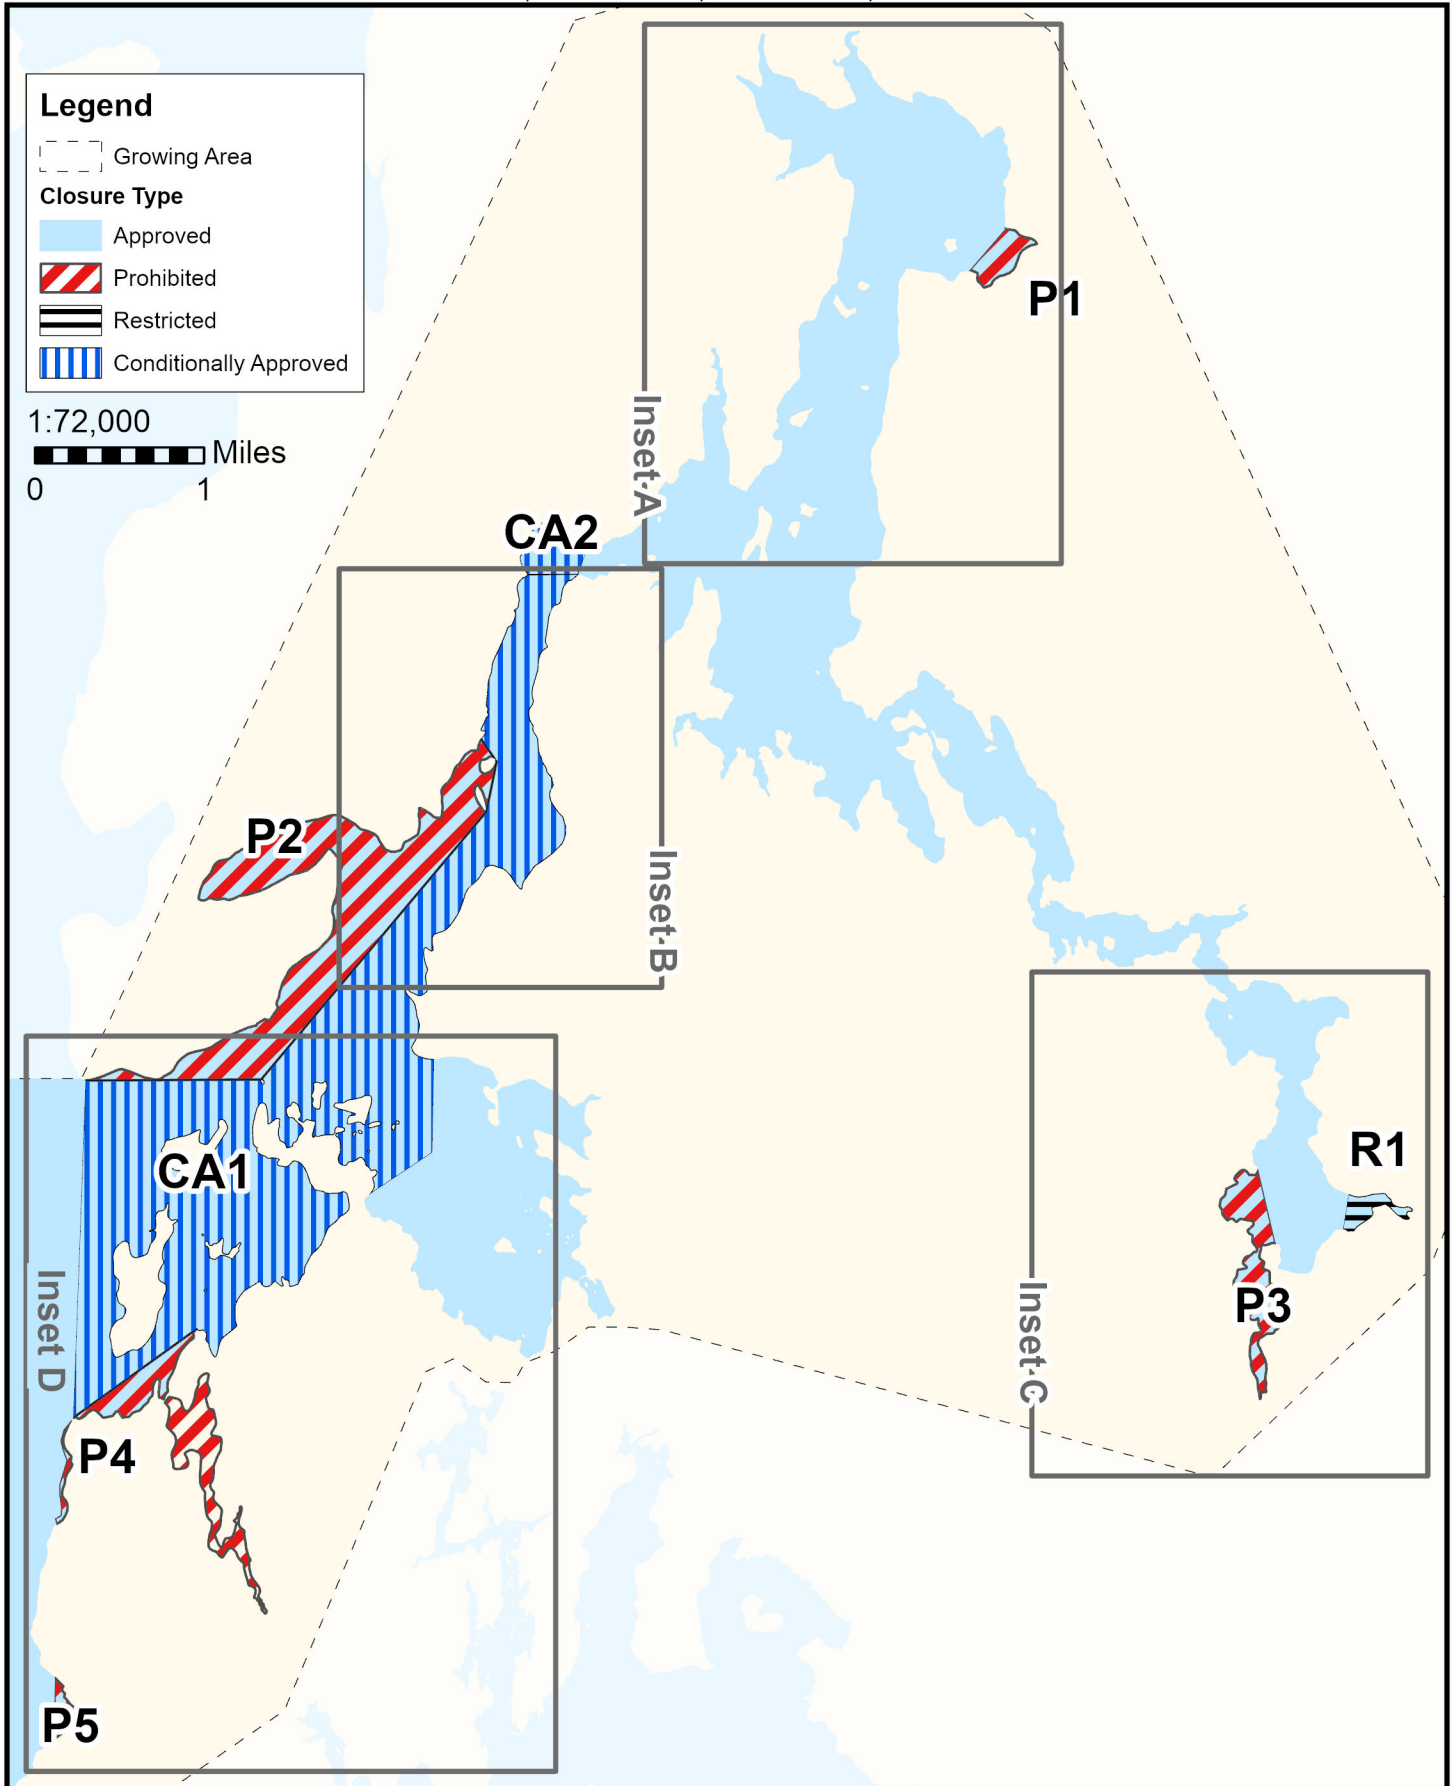

Maine Department of Marine Resources

Growing Area EA, Insets A - D

Castine, Harborside, Penobscot, Brooksville

9/8/23

This map is provided as a courtesy. Read the provided legal notice for closure details. Closures are not shown outside of the designated growing area. Maritime navigational aids are for reference only and are not suitable for maritime navigation.

Maine Department of Marine Resources

Growing Area EA, Inset A

Penobscot

9/8/23

This map is provided as a courtesy. Read the provided legal notice for closure details. Closures are not shown outside of the designated growing area. Maritime navigational aids are for reference only and are not suitable for maritime navigation.

Maine Department of Marine Resources

Growing Area EA, Inset B

9/8/23

This map is provided as a courtesy. Read the provided legal notice for closure details. Closures are not shown outside of the designated growing area. Maritime navigational aids are for reference only and are not suitable for maritime navigation.

Maine Department of Marine Resources

Growing Area EA, Inset C

9/8/23

Brooksville, Sedgwick

This map is provided as a courtesy. Read the provided legal notice for closure details. Closures are not shown outside of the designated growing area. Maritime navigational aids are for reference only and are not suitable for maritime navigation.