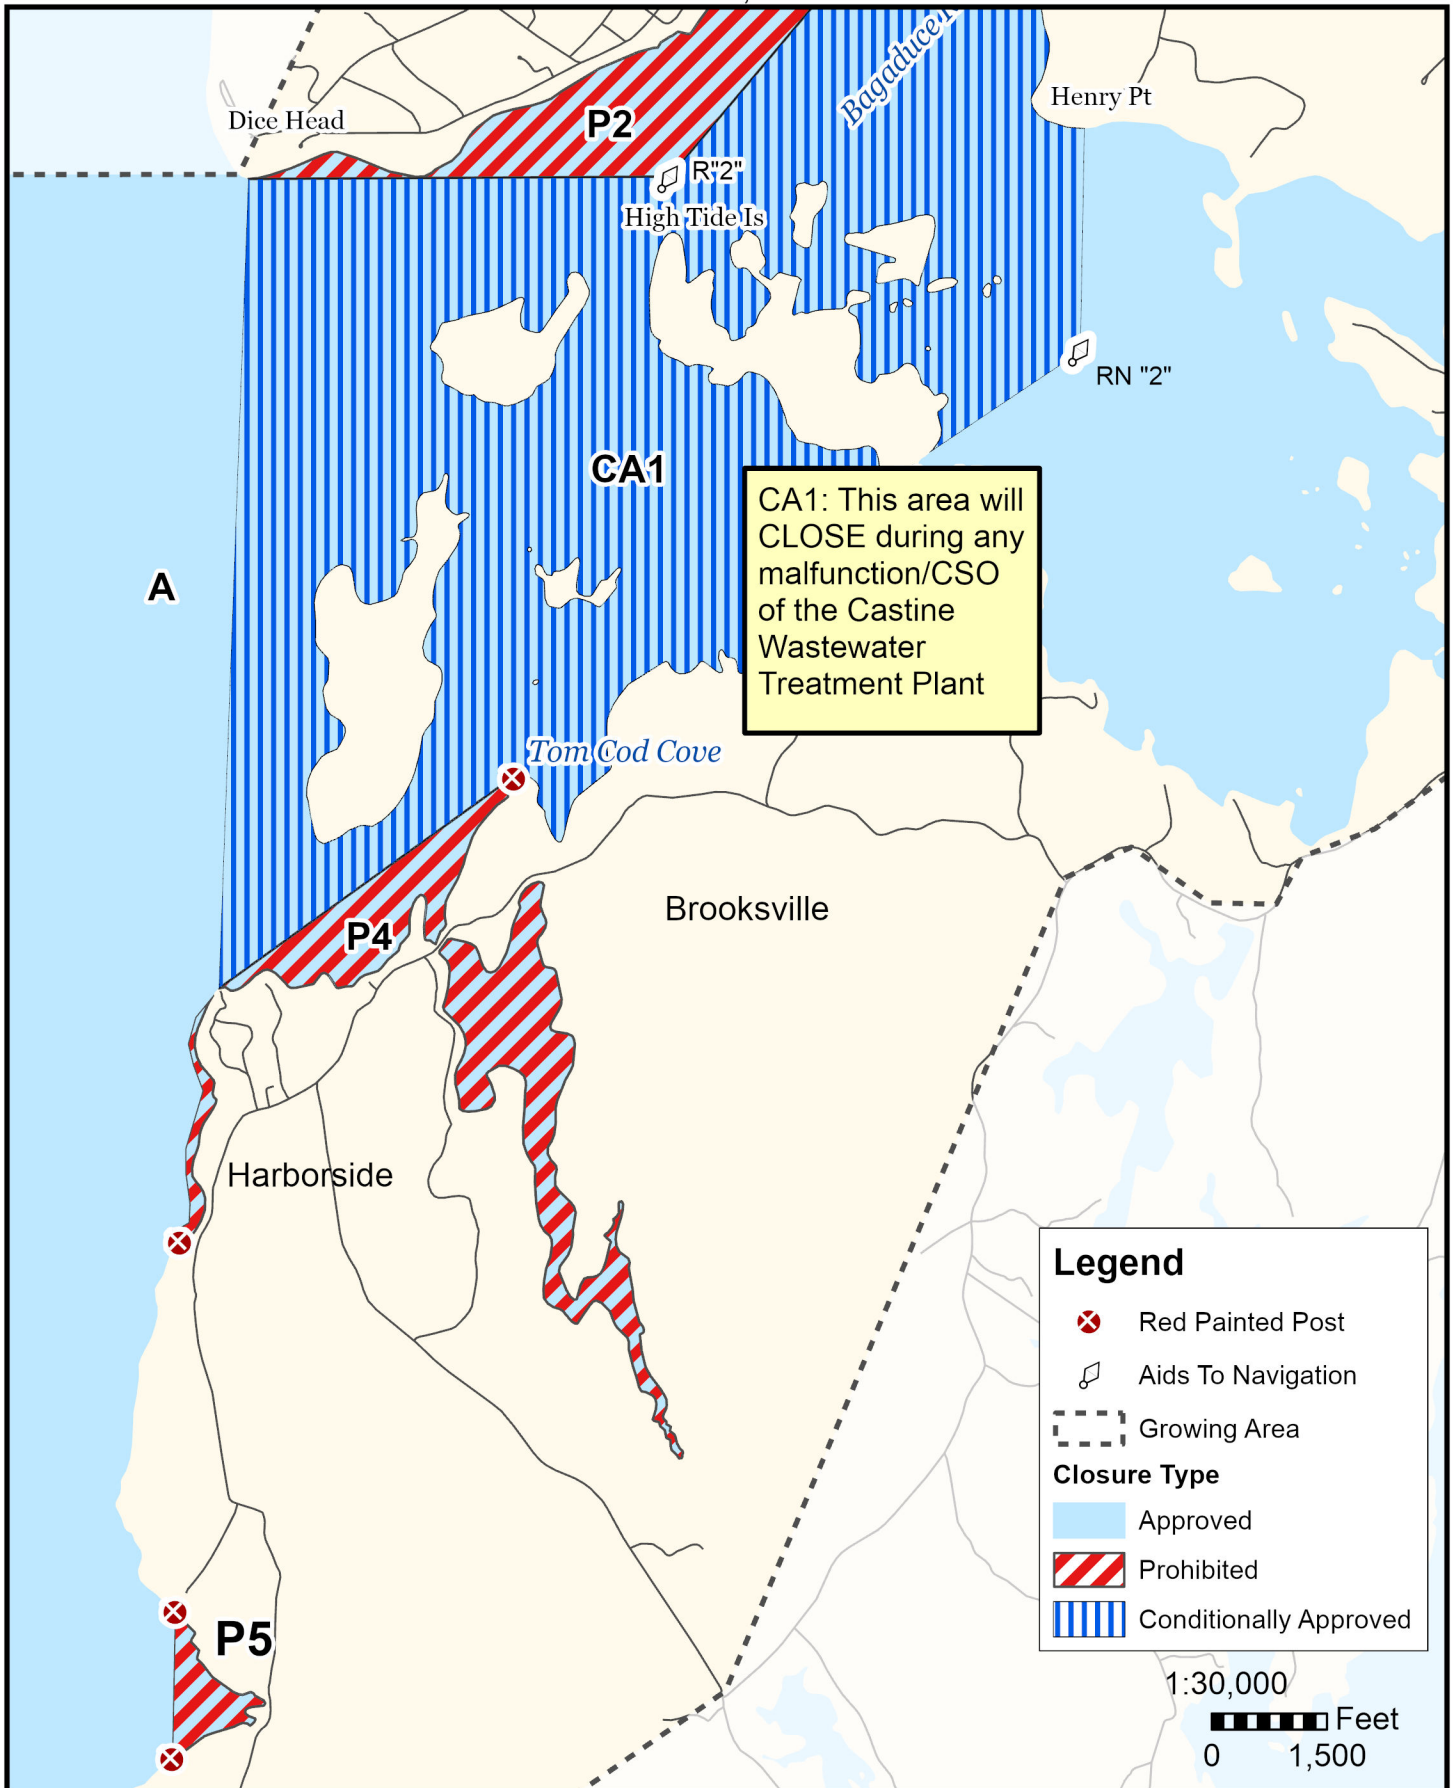

Maine Department of Marine Resources

Growing Area EA, Insets A - D

Castine, Harborside, Penobscot, Brooksville

9/8/23

This map is provided as a courtesy. Read the provided legal notice for closure details. Closures are not shown outside of the designated growing area. Maritime navigational aids are for reference only and are not suitable for maritime navigation.

Maine Department of Marine Resources

Growing Area EA, Inset B

9/8/23

This map is provided as a courtesy. Read the provided legal notice for closure details. Closures are not shown outside of the designated growing area. Maritime navigational aids are for reference only and are not suitable for maritime navigation.

Maine Department of Marine Resources

Growing Area EA, Inset C

9/8/23

Brooksville, Sedgwick

This map is provided as a courtesy. Read the provided legal notice for closure details. Closures are not shown outside of the designated growing area. Maritime navigational aids are for reference only and are not suitable for maritime navigation.

Maine Department of Marine Resources

Growing Area EA, Inset D

Harborside, Castine

9/8/23

This map is provided as a courtesy. Read the provided legal notice for closure details. Closures are not shown outside of the designated growing area. Maritime navigational aids are for reference only and are not suitable for maritime navigation.