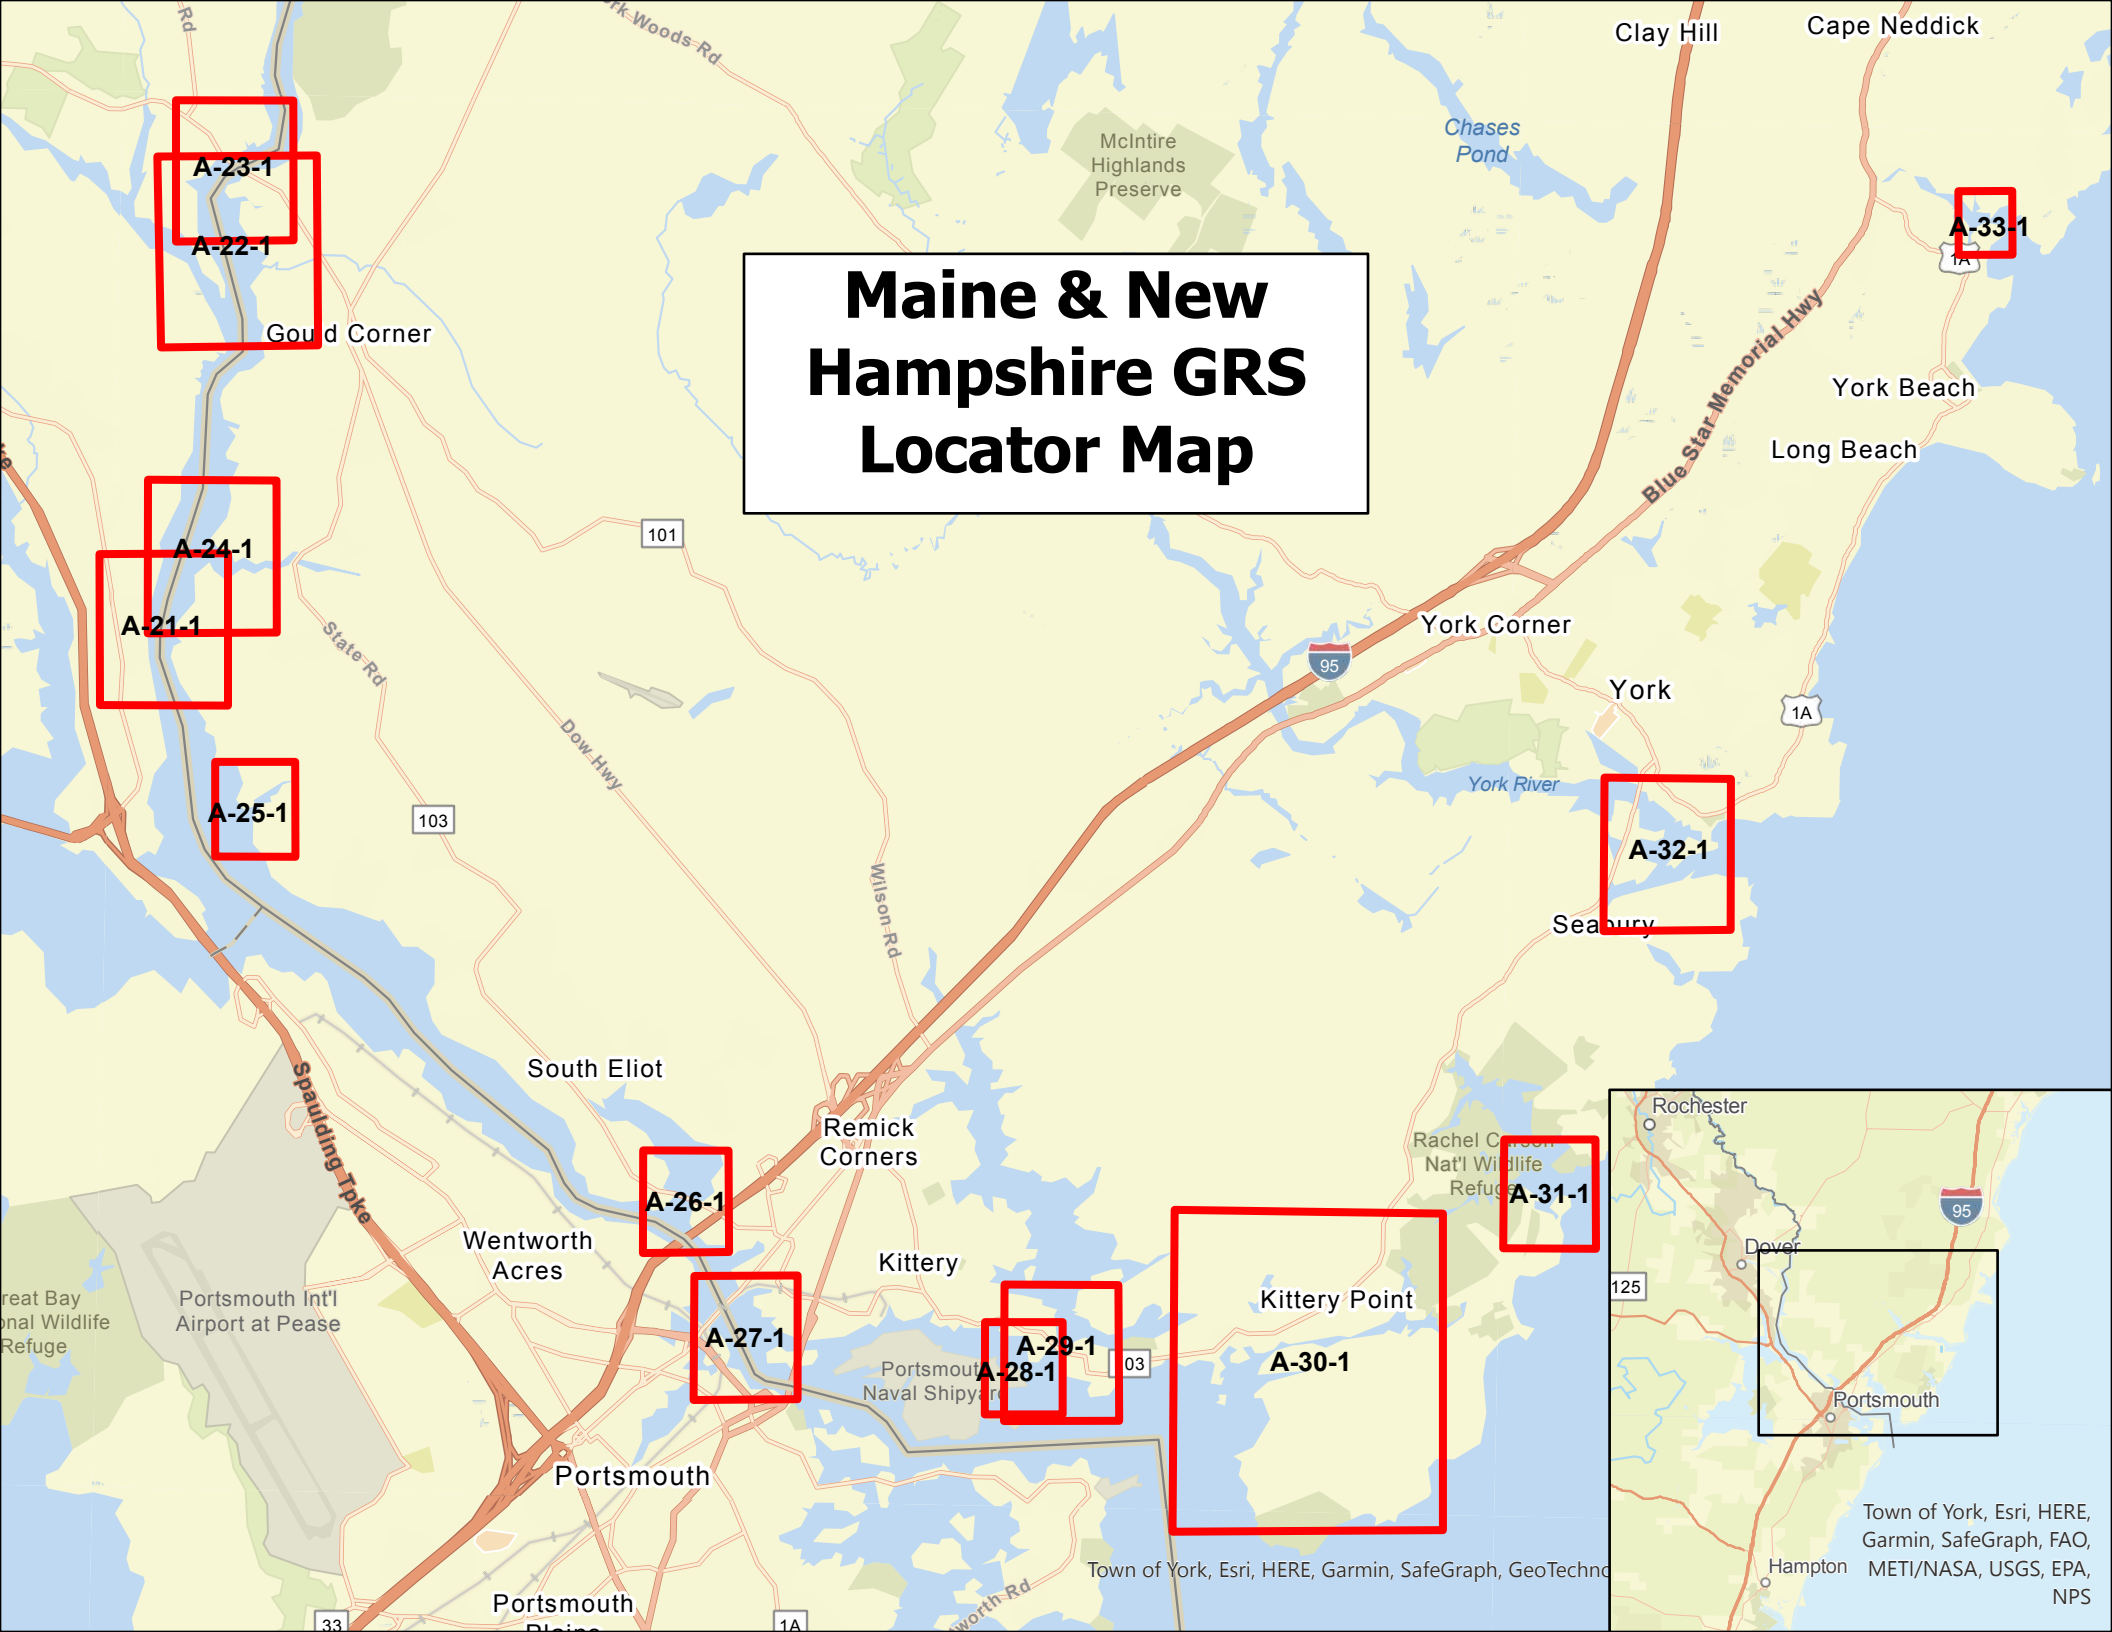

Maine & New Hampshire GRS Locator Map

Town of York, Esri, HERE, Garmin, SafeGraph, FAO, METI/NASA, USGS, EPA, NPS