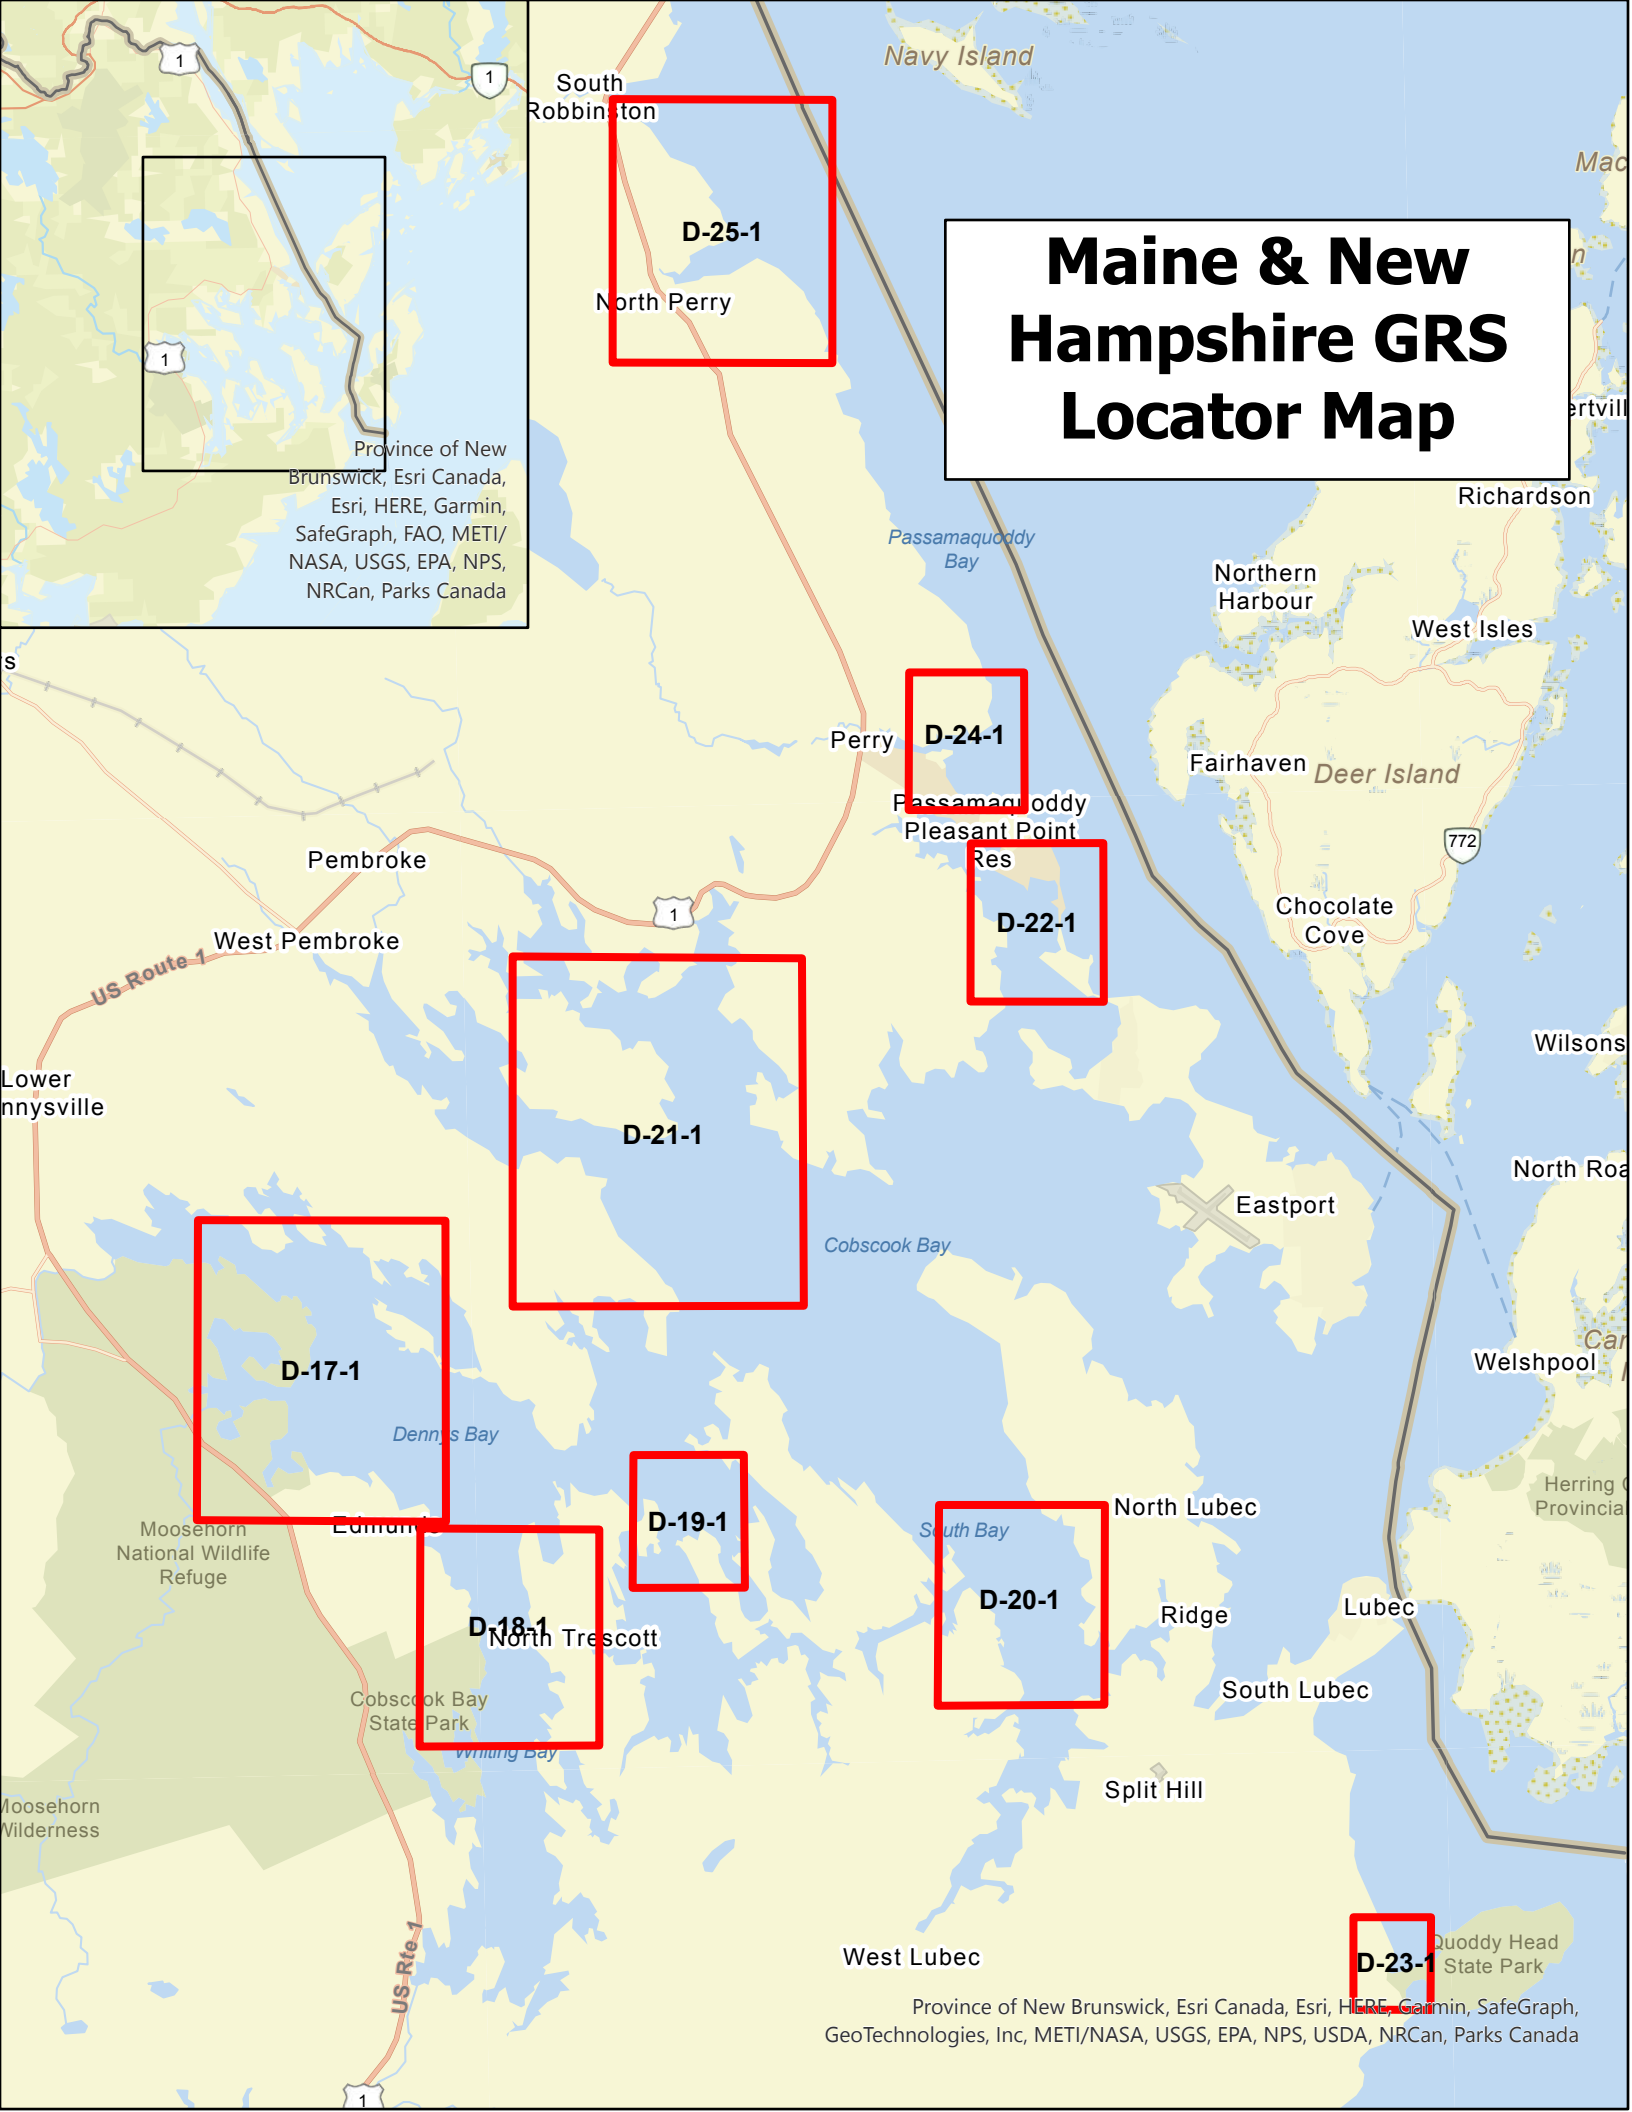

Maine & New Hampshire GRS Locator Map

Province of New Brunswick, Esri Canada, Esri, HERE, Garmin, SafeGraph, FAO, METI/NASA, USGS, EPA, NPS, NRCAN, Parks Canada

Province of New Brunswick, Esri Canada, Esri, HERE, Garmin, SafeGraph, GeoTechnologies, Inc, METI/NASA, USGS, EPA, NPS, USDA, NRCAN, Parks Canada