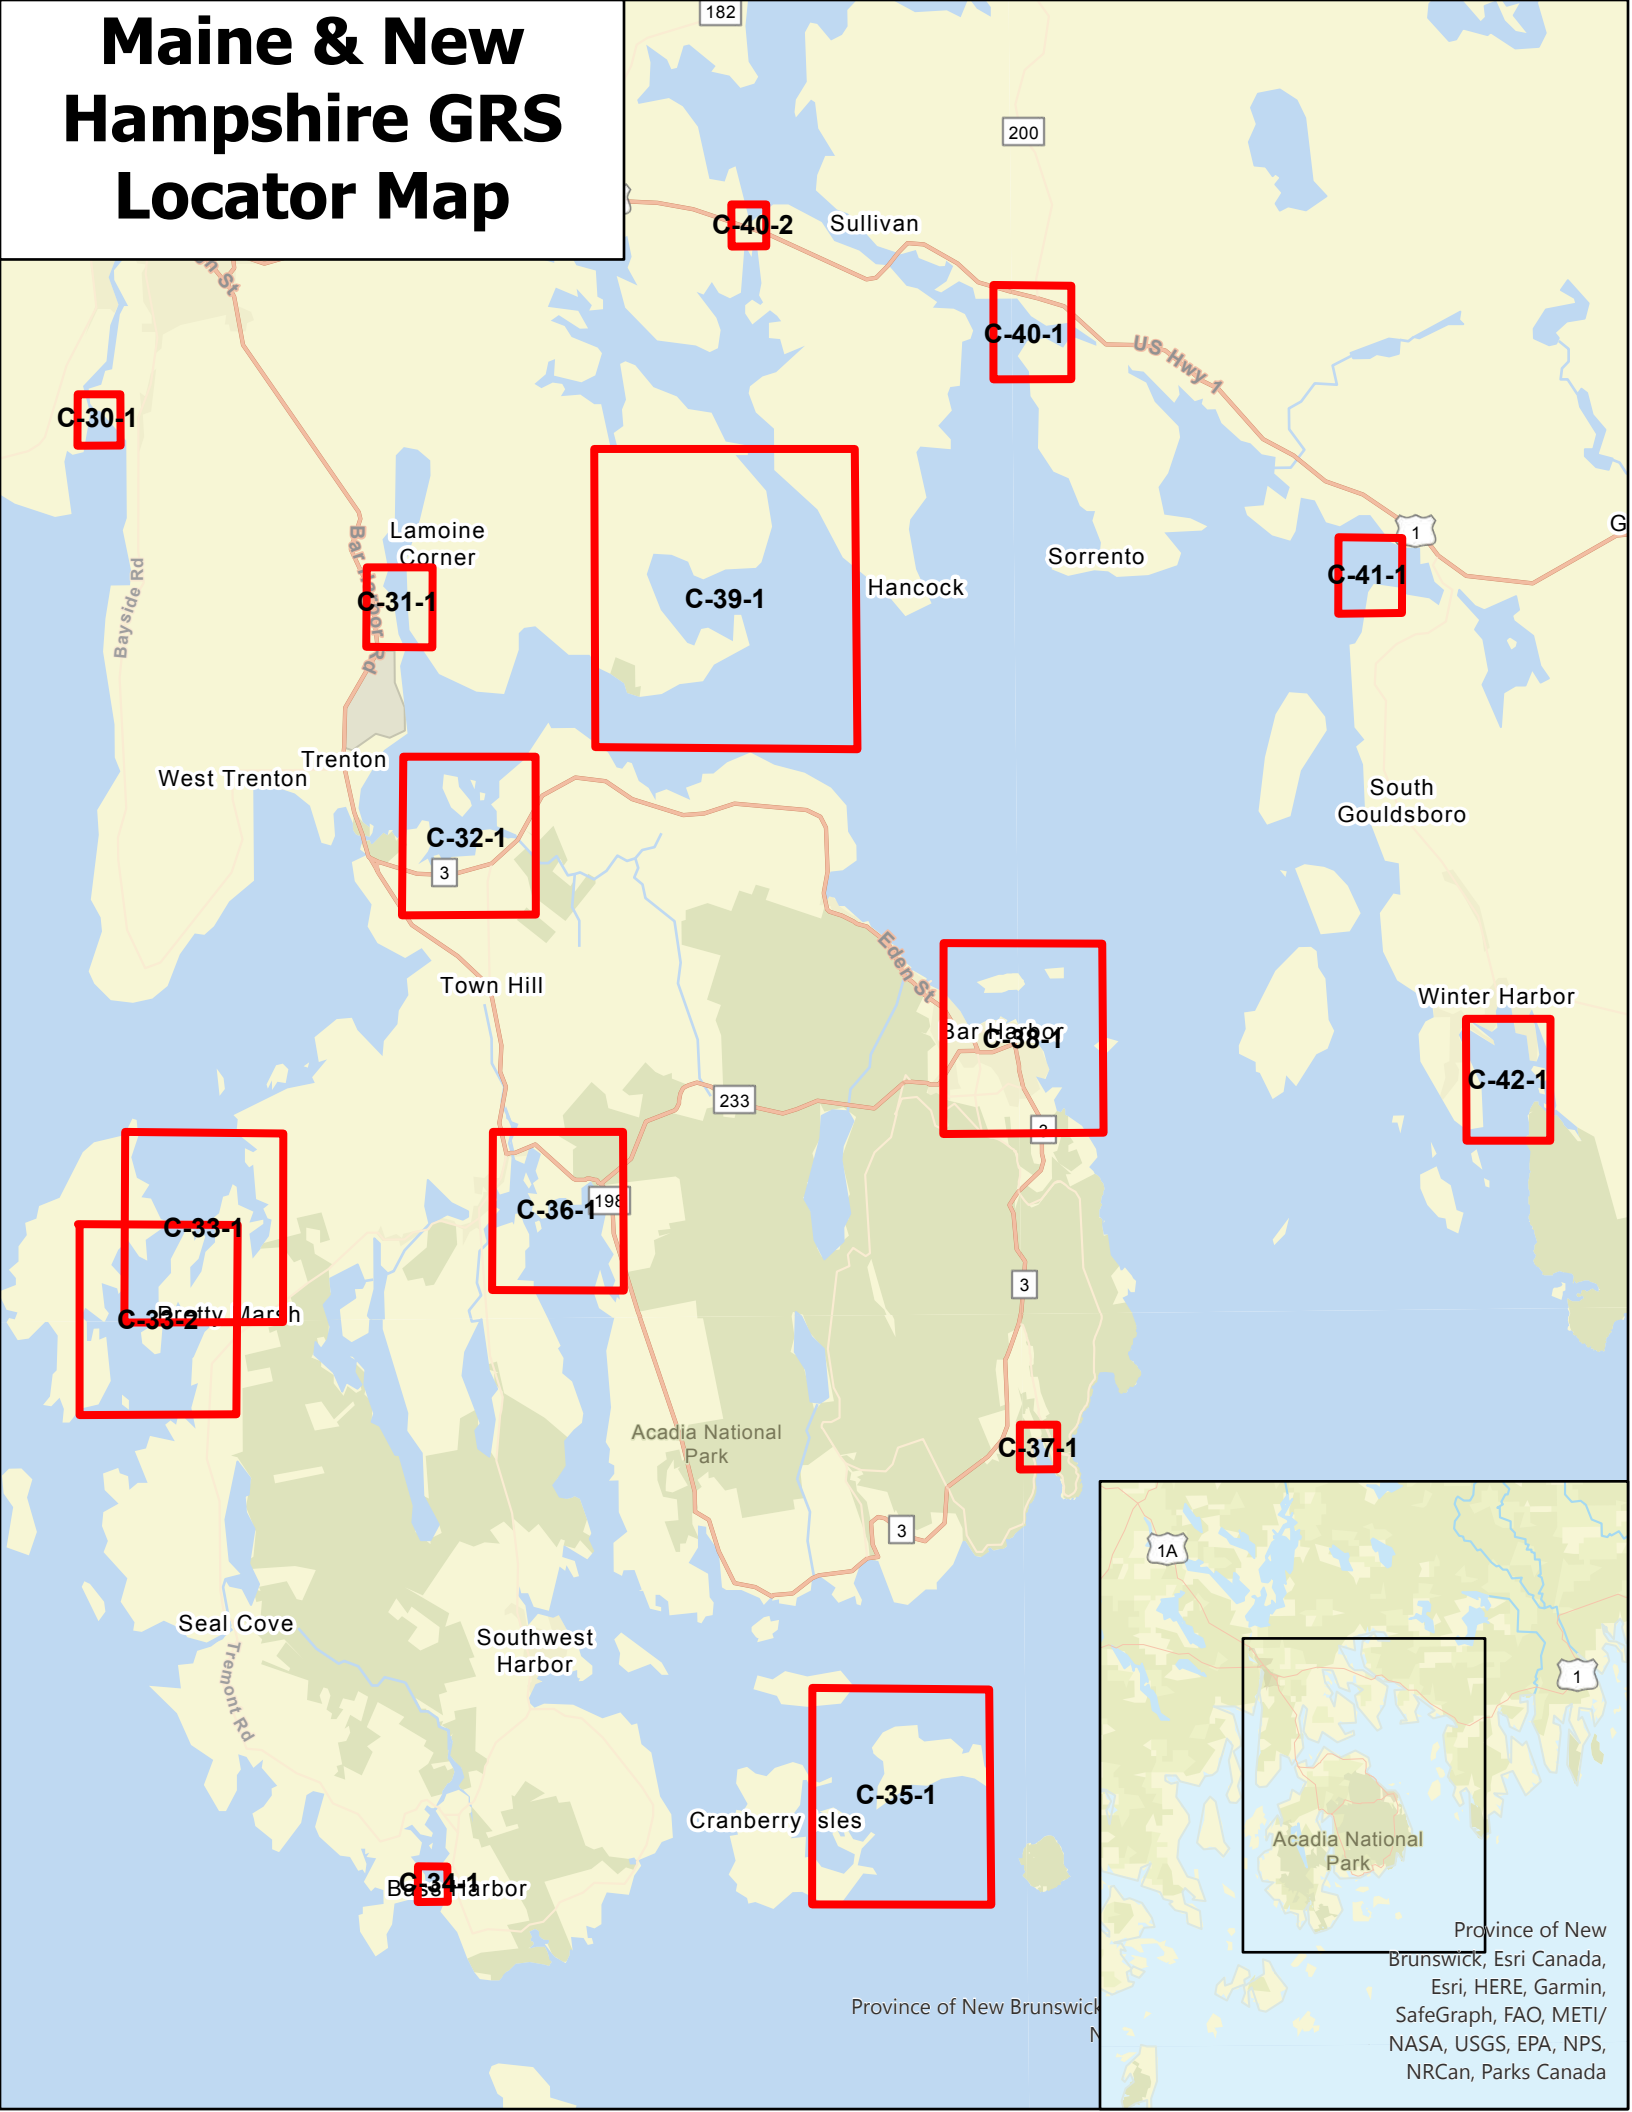

Maine & New Hampshire GRS Locator Map

Province of New Brunswick, Esri Canada, Esri, HERE, Garmin, SafeGraph, FAO, METI/ NASA, USGS, EPA, NPS, NRCAN, Parks Canada