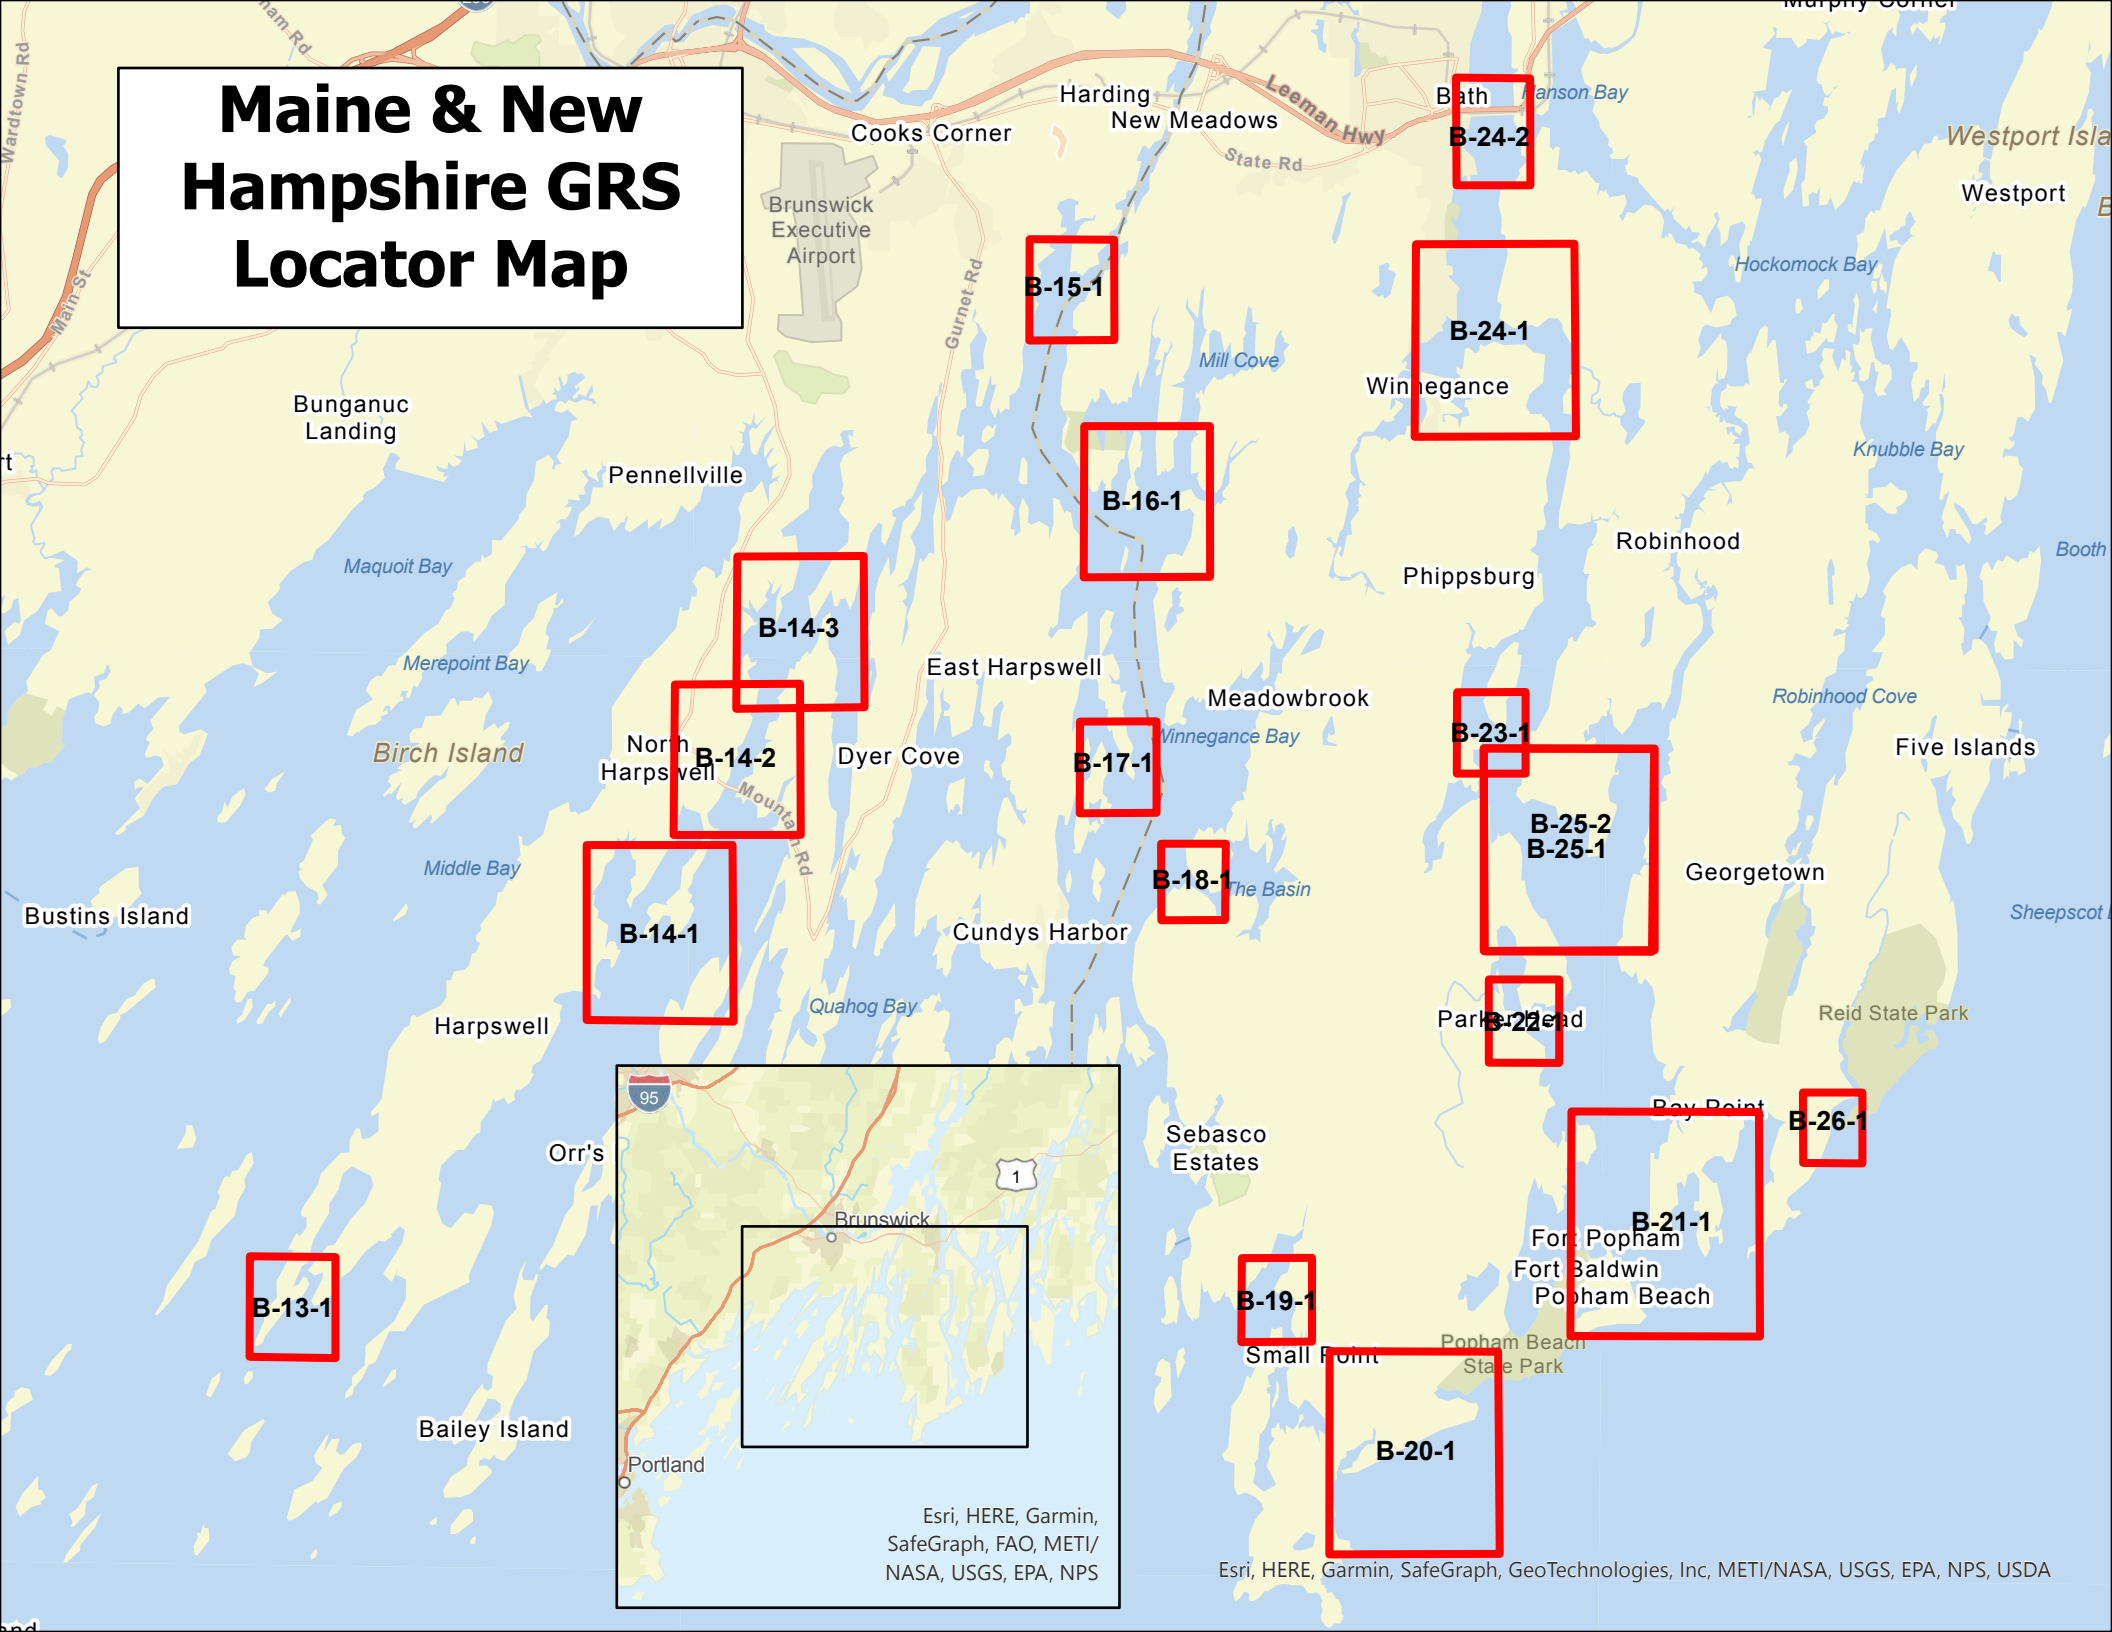

Maine & New Hampshire GRS Locator Map

Esri, HERE, Garmin, SafeGraph, FAO, METI/NASA, USGS, EPA, NPS

Esri, HERE, Garmin, SafeGraph, GeoTechnologies, Inc, METI/NASA, USGS, EPA, NPS, USDA