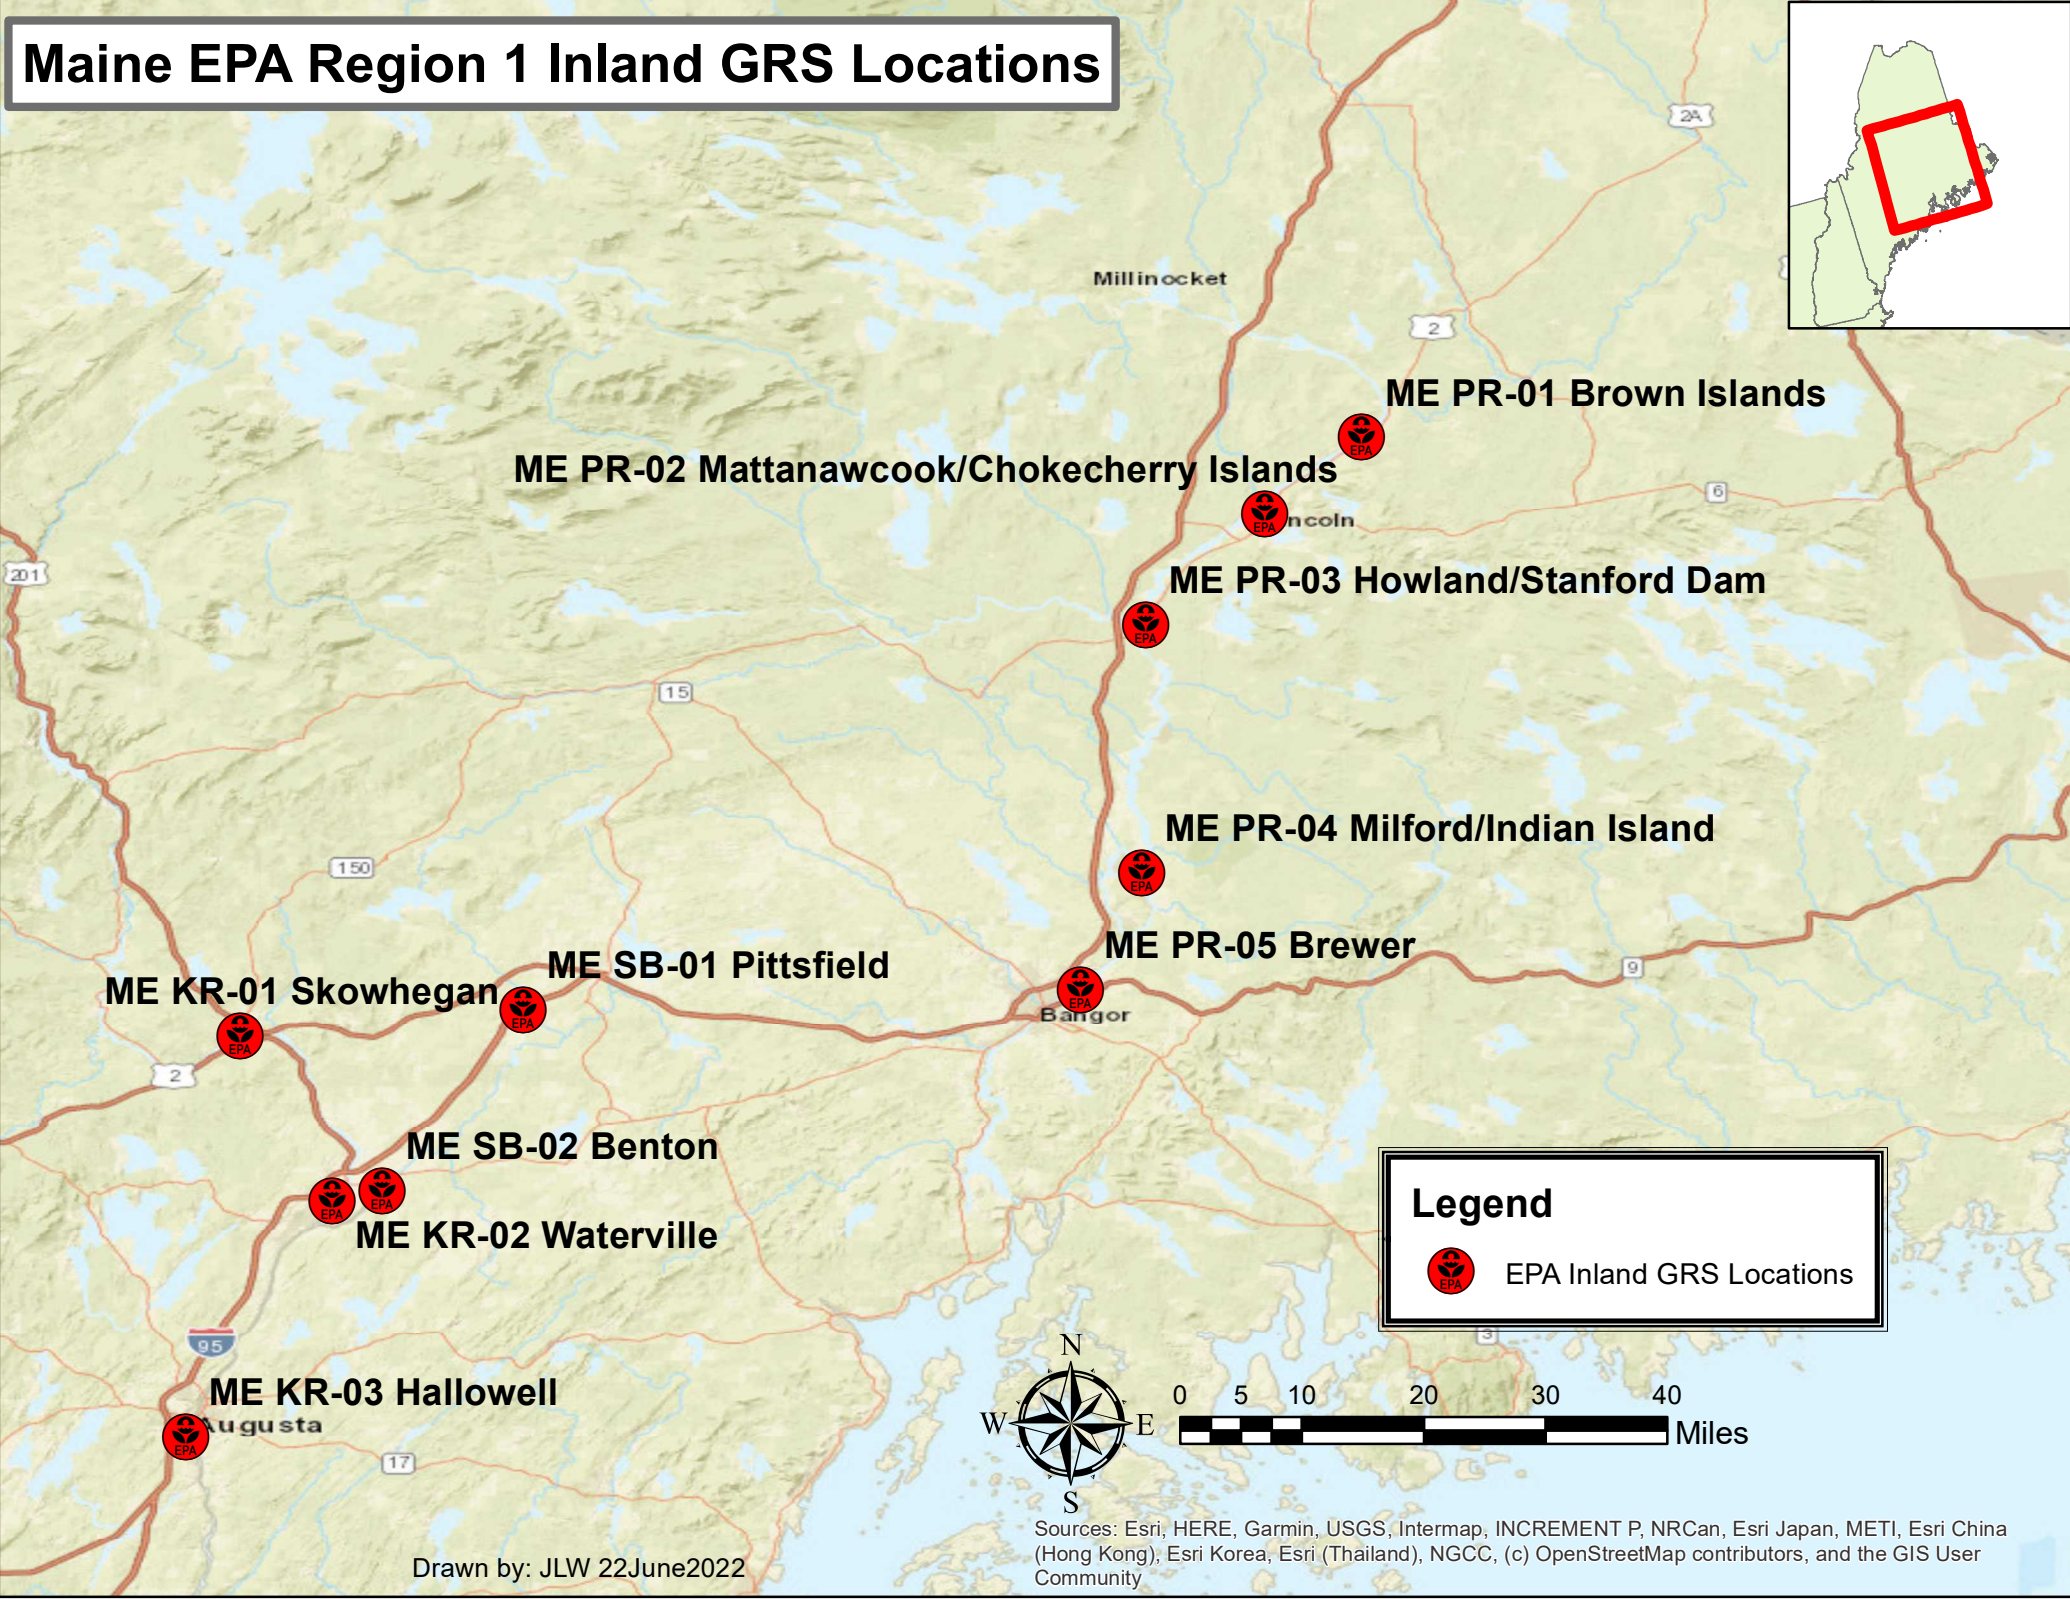

# Maine EPA Region 1 Inland GRS Locations

**Legend**

 EPA Inland GRS Locations

Sources: Esri, HERE, Garmin, USGS, Intermap, INCREMENT P, NRCan, Esri Japan, METI, Esri China (Hong Kong), Esri Korea, Esri (Thailand), NGCC, (c) OpenStreetMap contributors, and the GIS User Community

Drawn by: JLW 22June2022