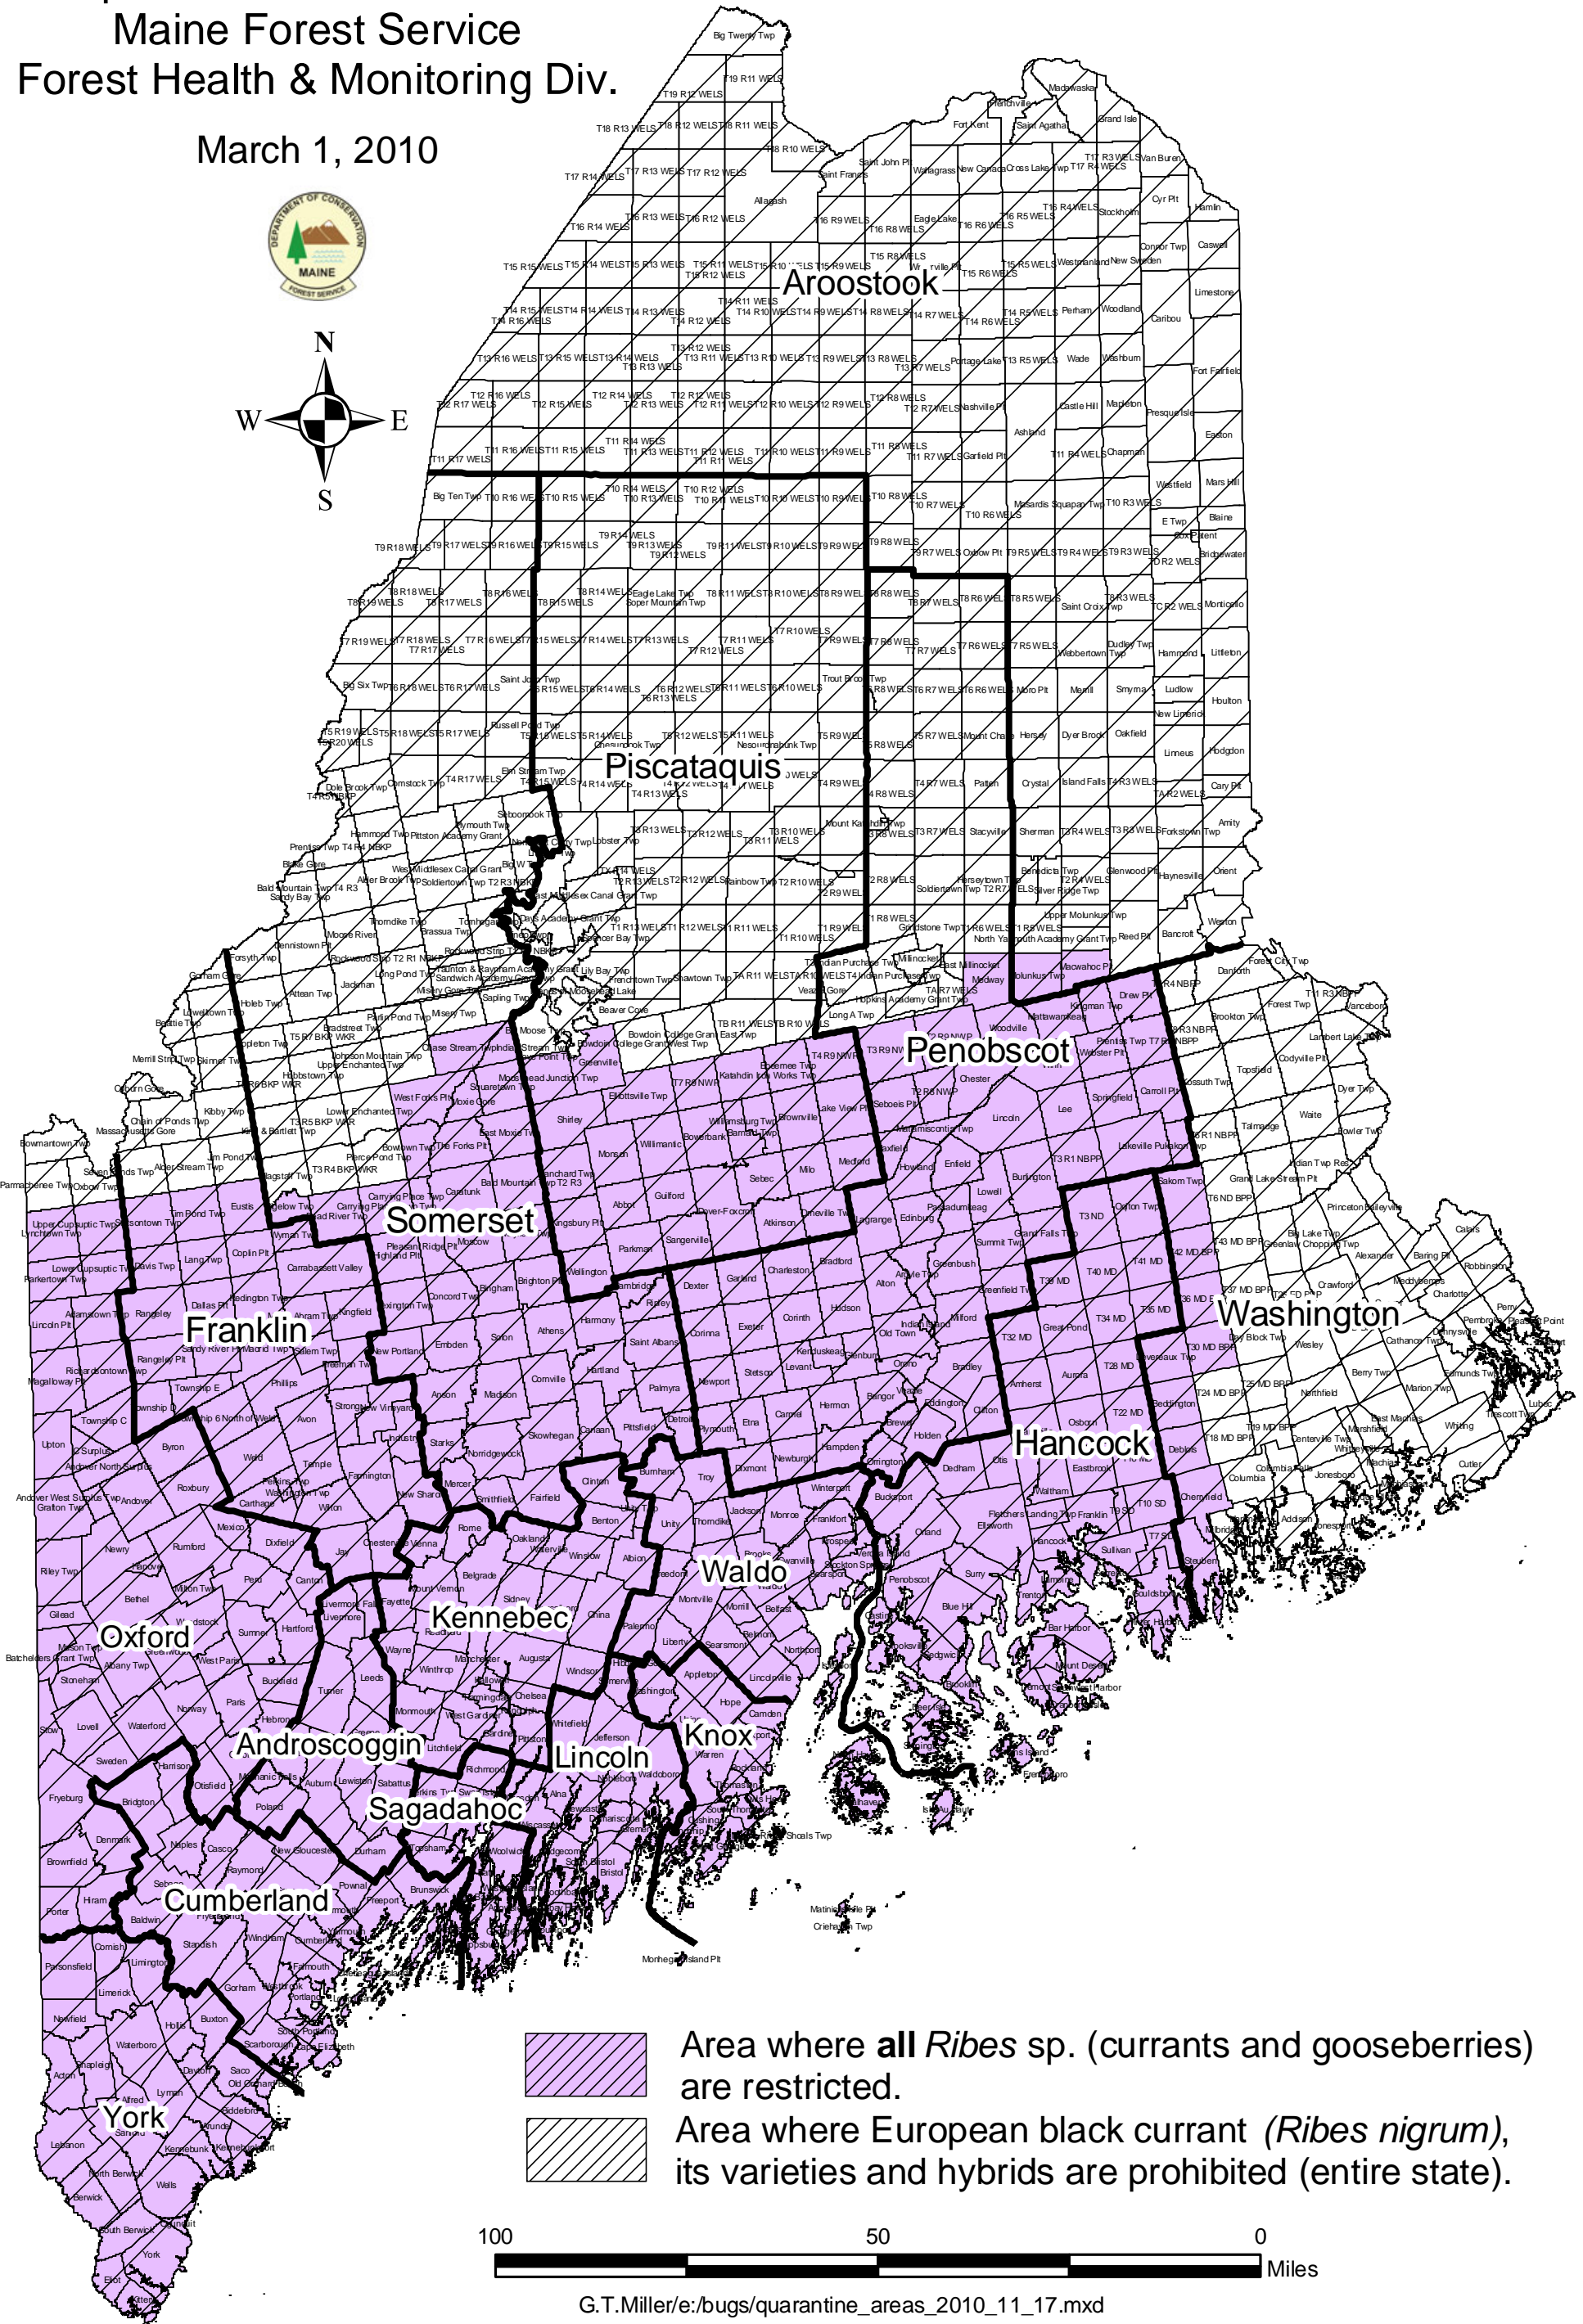

White Pine Blister Rust Quarantine Area

Department of Conservation
Maine Forest Service
Forest Health & Monitoring Div.

March 1, 2010

Area where **all** *Ribes* sp. (currants and gooseberries) are restricted.

Area where European black currant (*Ribes nigrum*), its varieties and hybrids are prohibited (entire state).