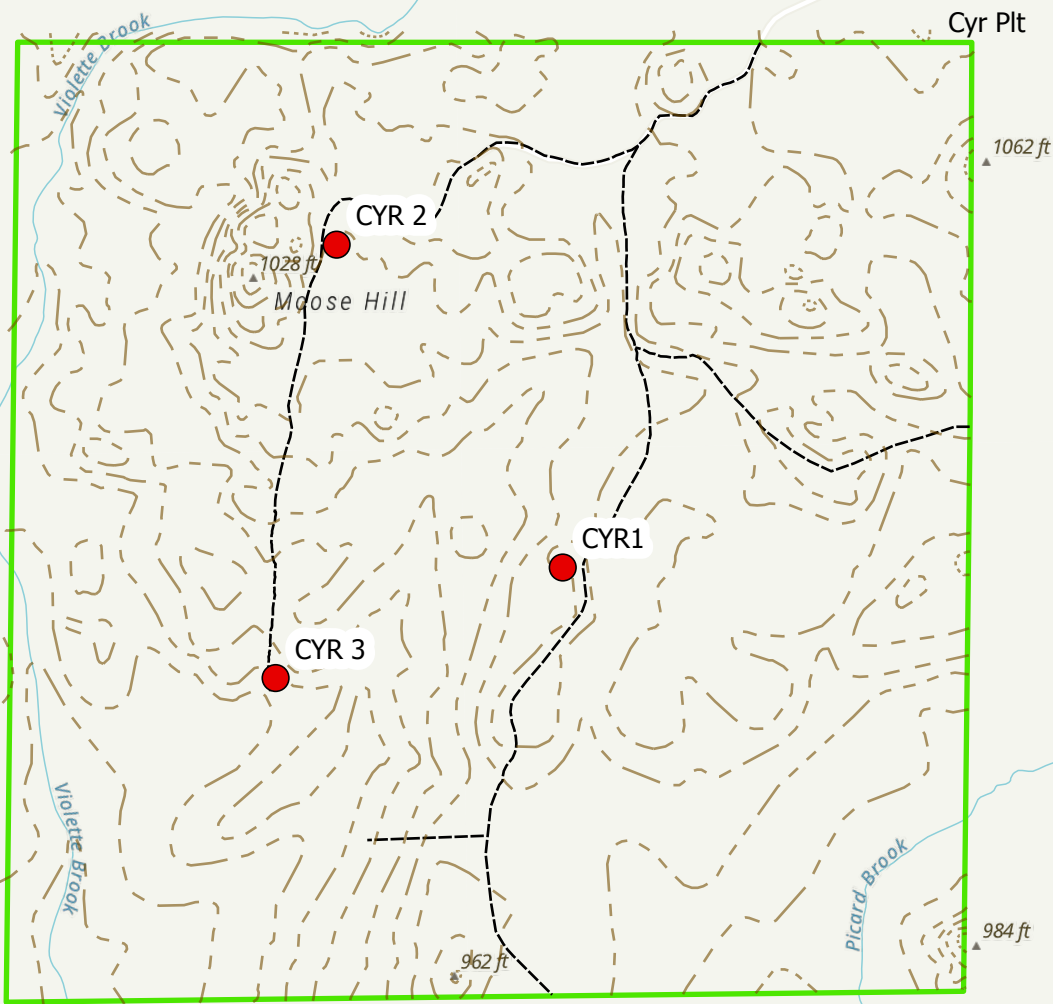

Cyr Plantation 2022 Bear Bait

▲ 964 ft

Abel Cyr Rd

▲ 1081 ft

Cyr Pit

▲ 1062 ft

CYR 2

Moose Hill

CYR 3

CYR 1

▲ 1045 ft

▲ 962 ft

▲ 984 ft

- Bear Baits
- 20 Foot Contours
- Summer Road
- Public Lands

Name	Latitude	Longitude
CYR1	47.0678	-68.0465
CYR 3	47.0659	-68.0544
CYR 2	47.0738	-68.0526

Esri Community Maps Contributors, Province of New Brunswick, Esri Canada, Esri, HERE, Garmin, SafeGraph, GeoTechnologies, Inc, METI/NASA, USGS, EPA, NPS, US Census Bureau, USDA, NRCan, Parks Canada

Scale: 1:16,000