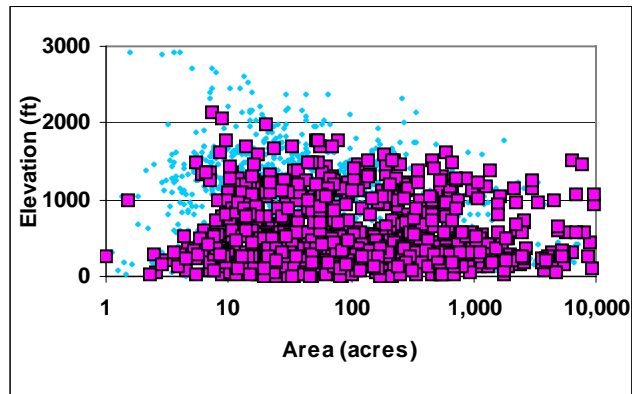

Lake chub

Creek chub

Fallfish

Golden shiner