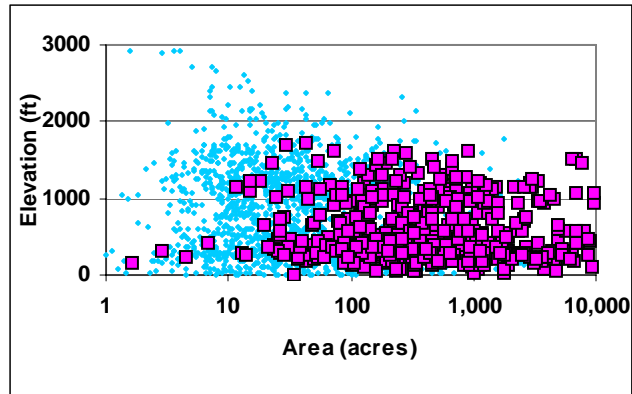

Lake chub

Creek chub

Fallfish

Golden shiner