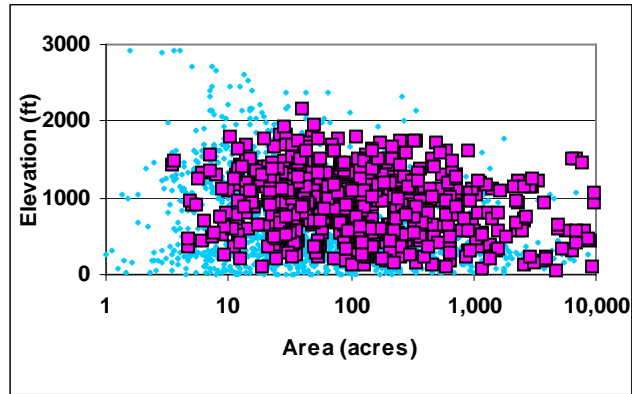

Lake chub

Creek chub

Fallfish

Golden shiner