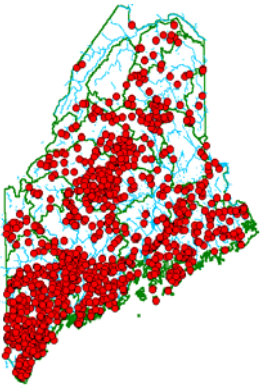

Lake chub

Creek chub

Fallfish

Golden shiner