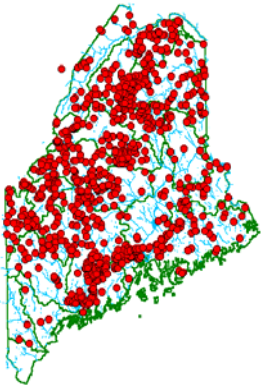

Lake chub

Creek chub

Fallfish

Golden shiner