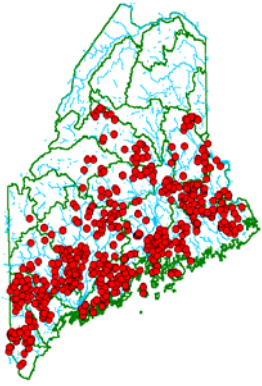

Chain pickerel

(All stream sites)

Redfin pickerel

Northern pike

Muskellunge

White perch

Cusk