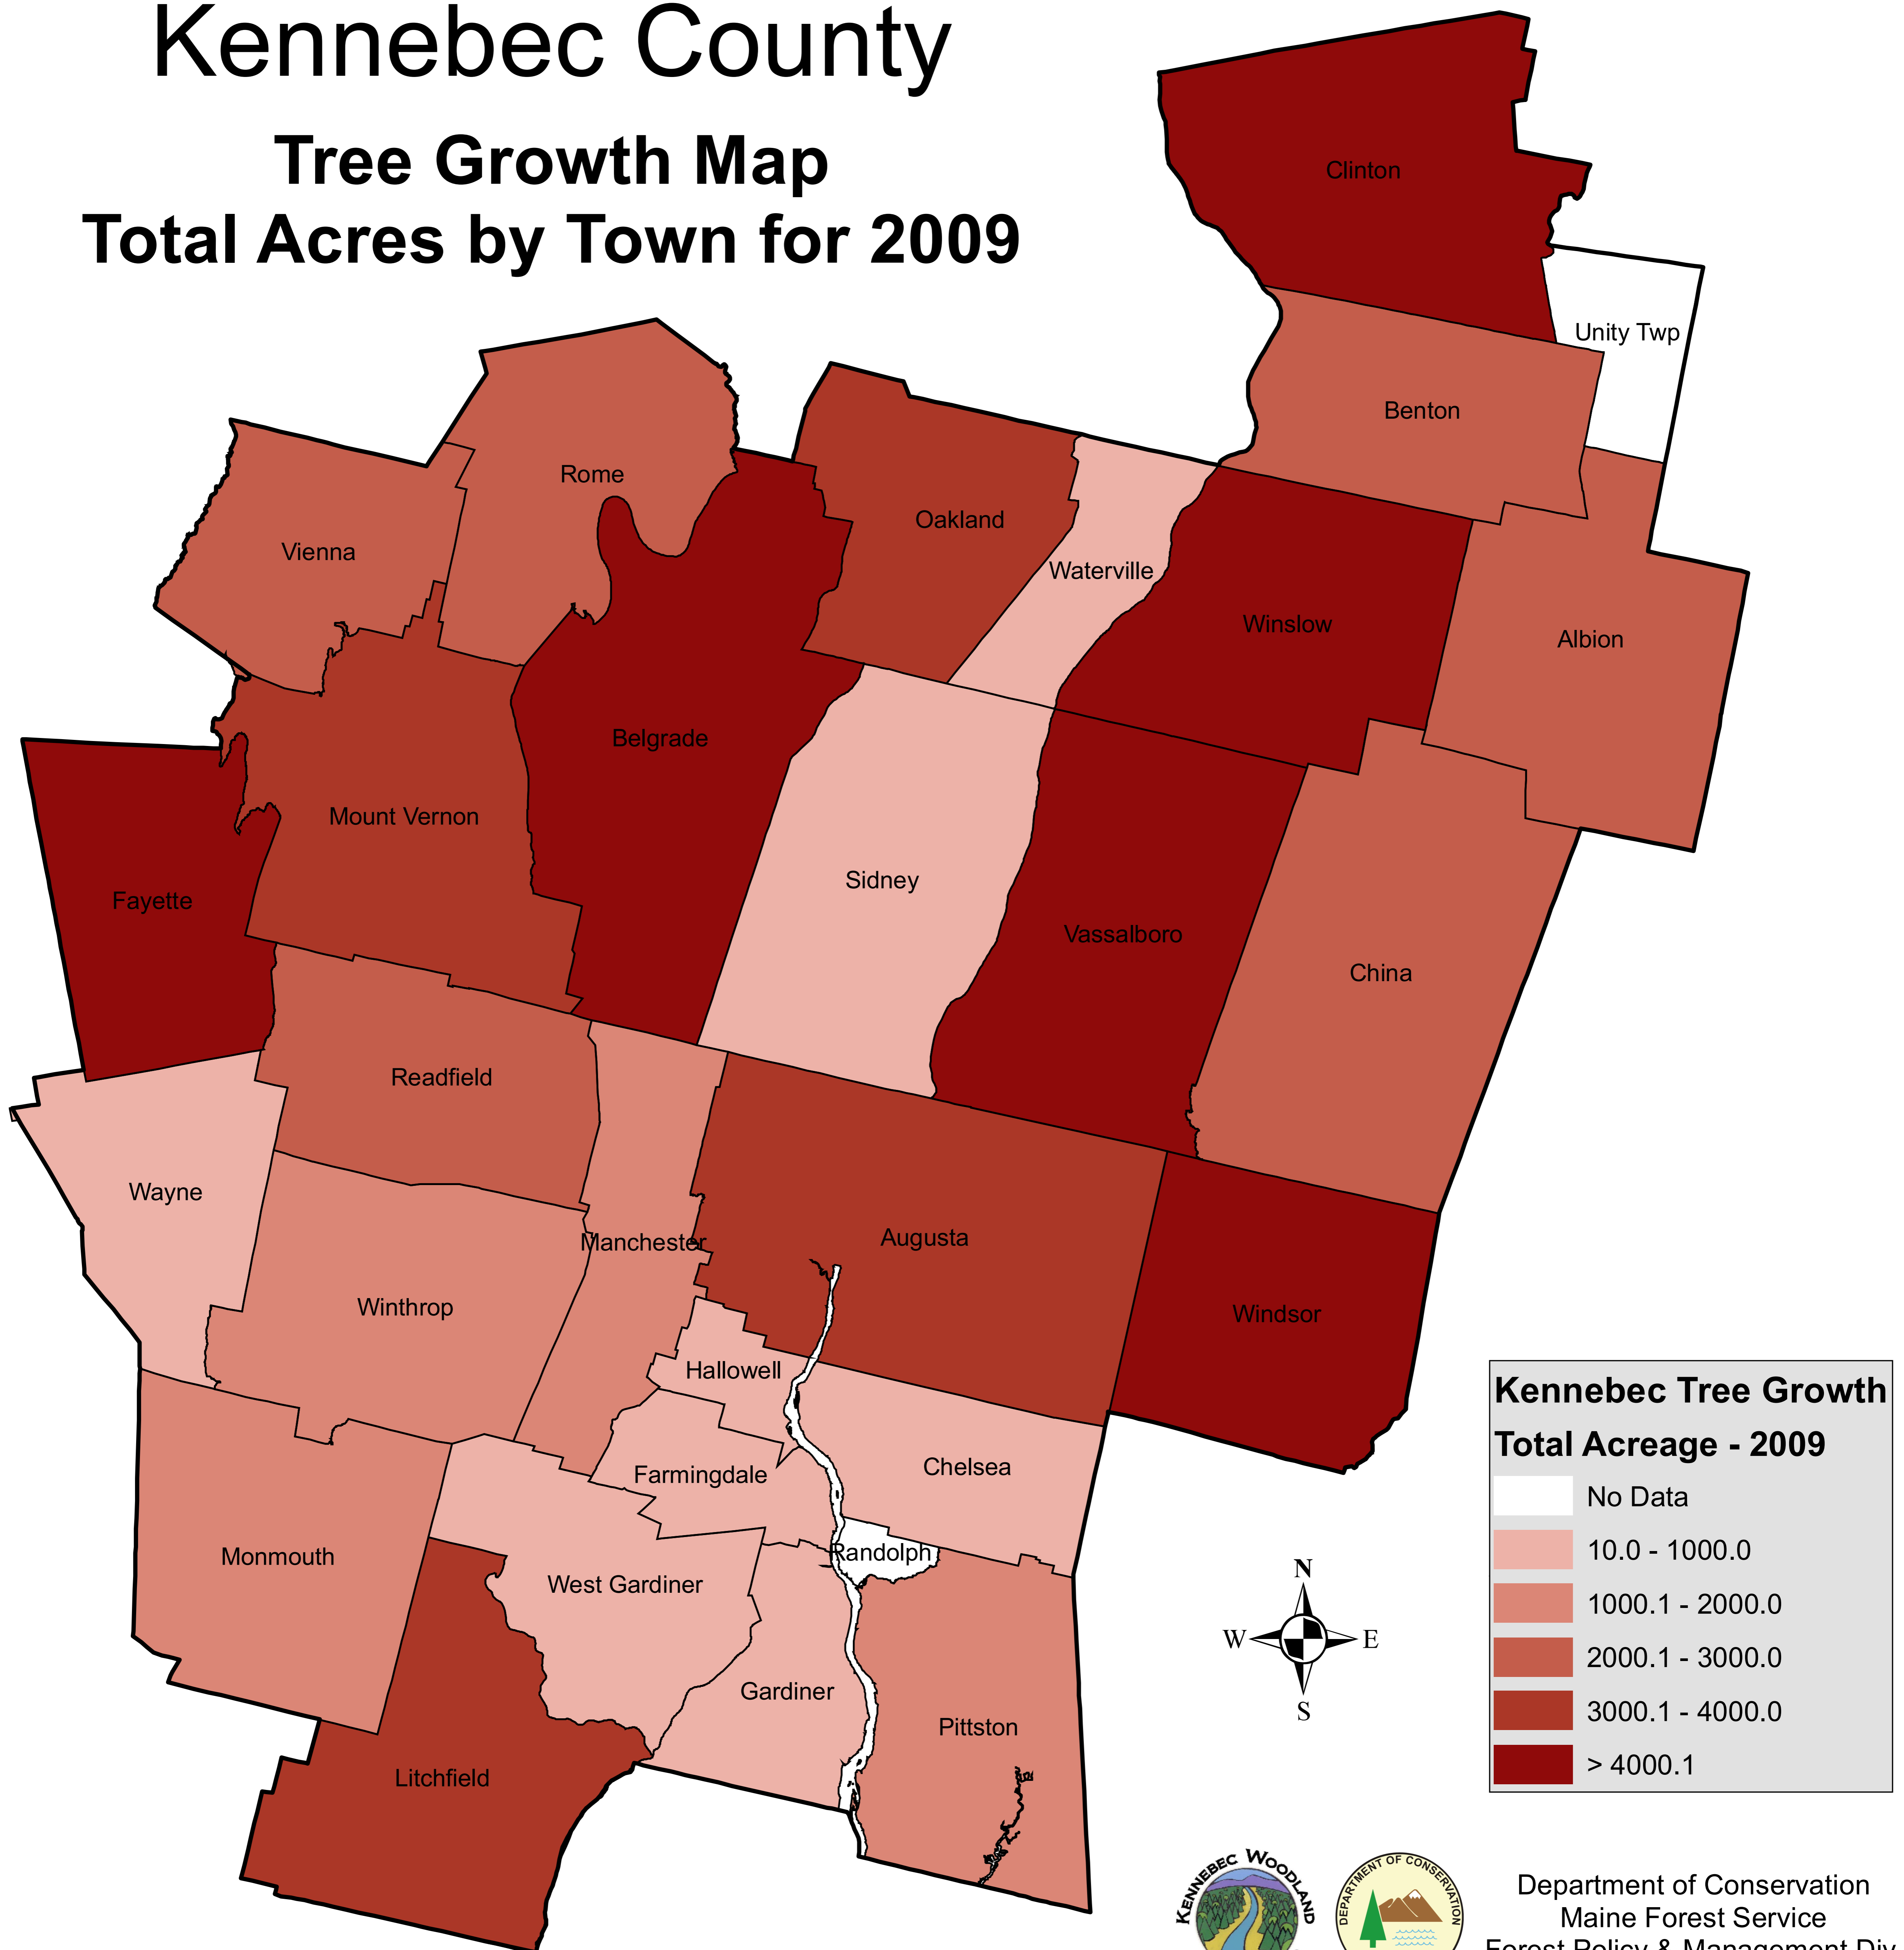

Kennebec County

Tree Growth Map

Total Acres by Town for 2009

Department of Conservation
Maine Forest Service
Forest Policy & Management Div.

October 14, 2010