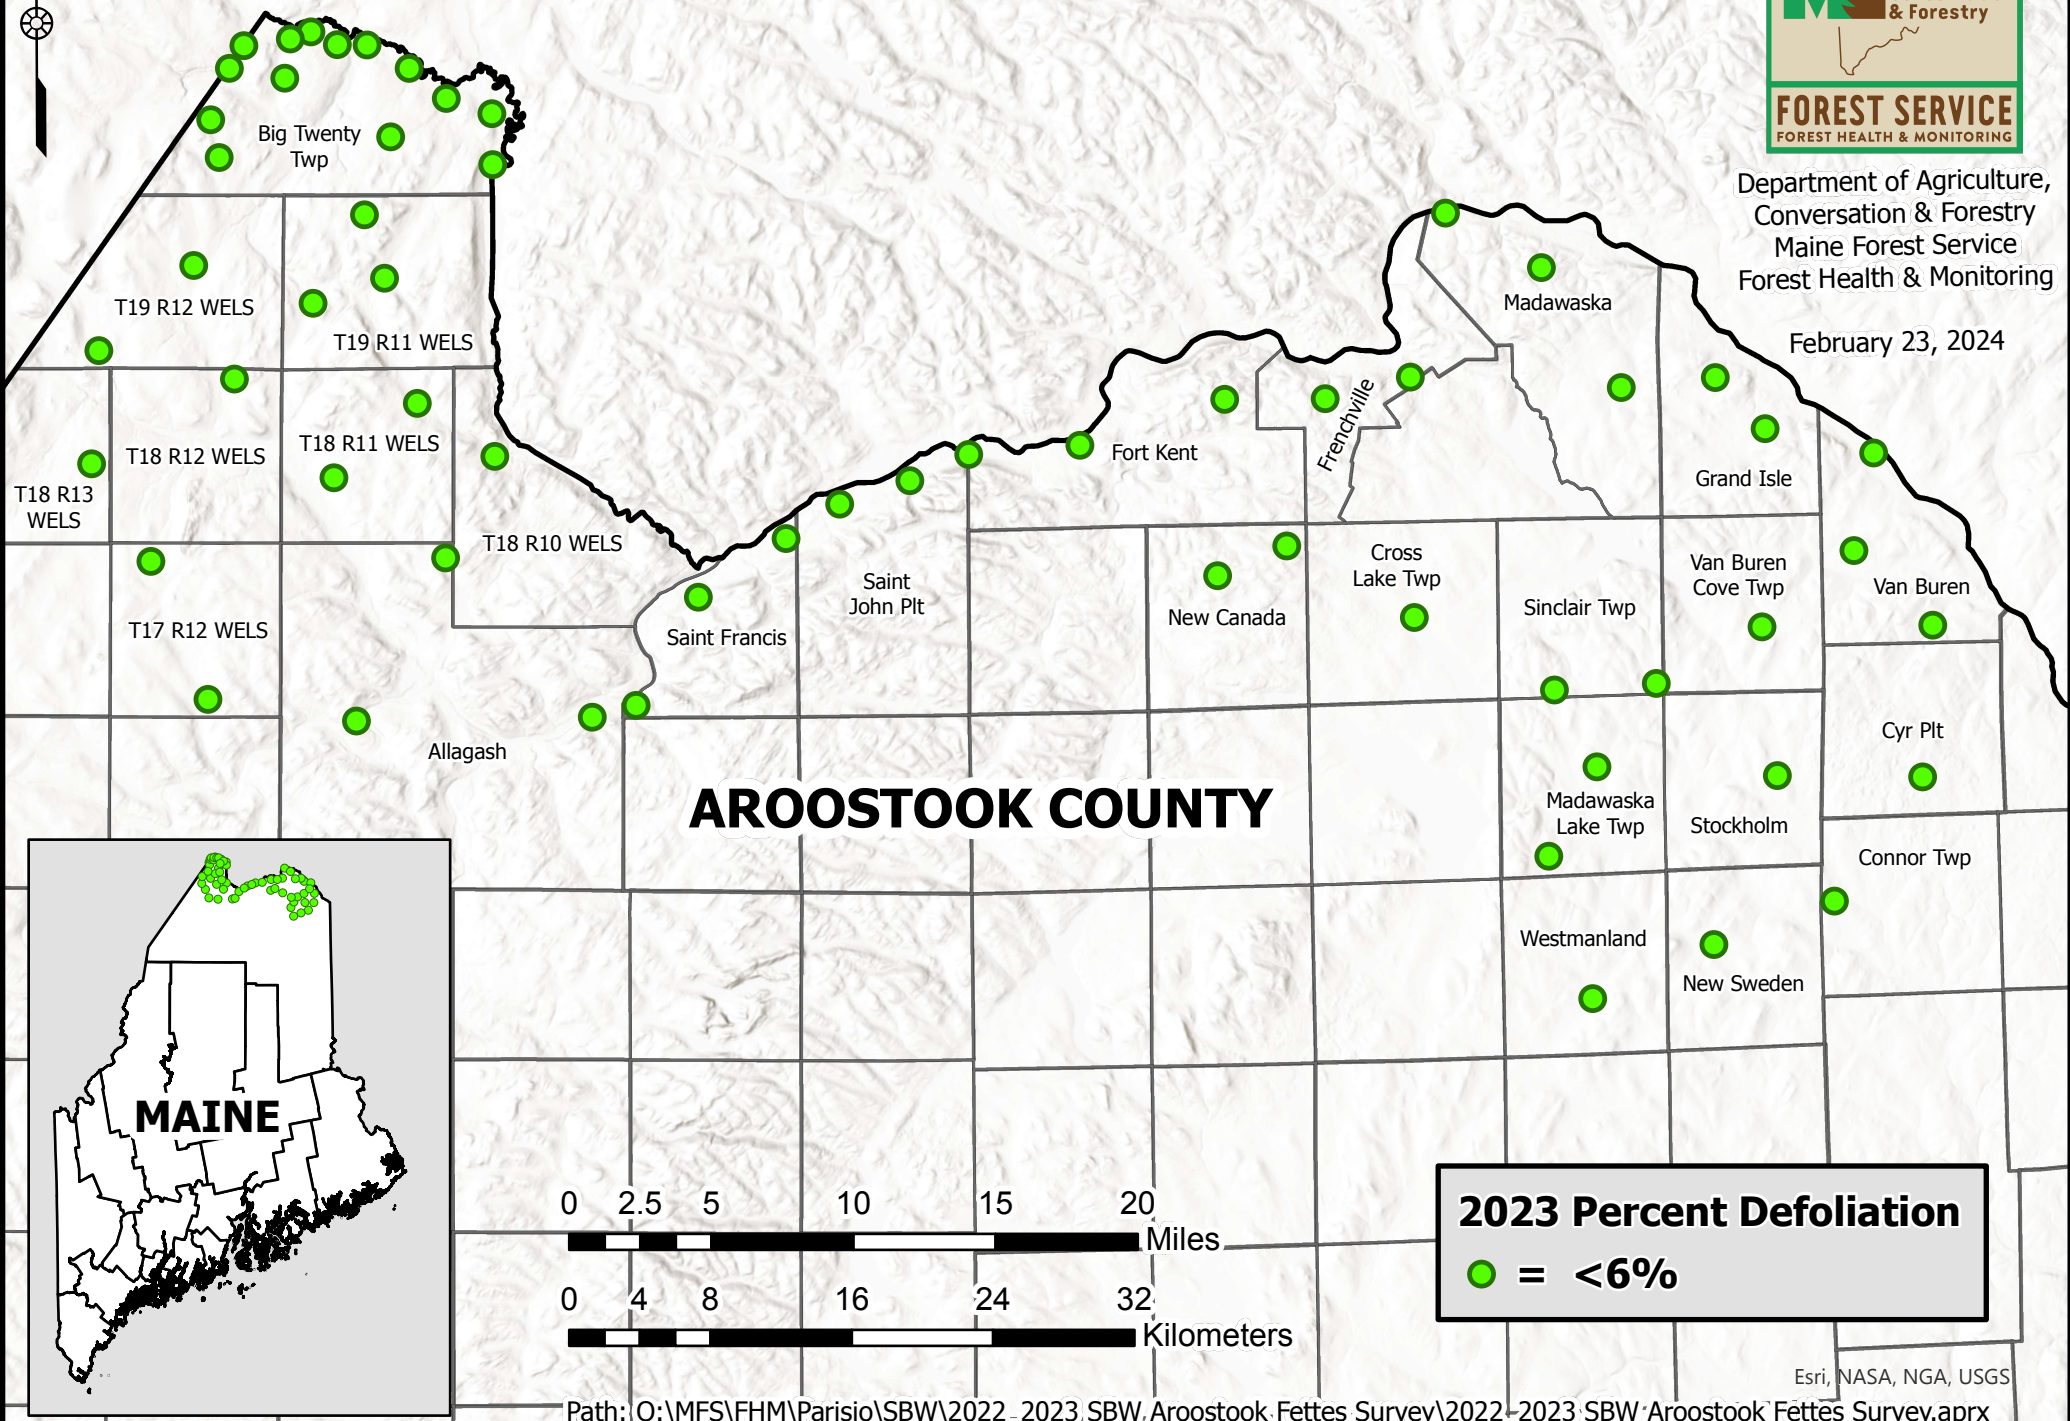

# 2023 Aroostook County Spruce Budworm Defoliation Survey

Department of Agriculture,  
Conversation & Forestry  
Maine Forest Service  
Forest Health & Monitoring

February 23, 2024

## AROOSTOOK COUNTY

**2023 Percent Defoliation**  
● = <6%

Esri, NASA, NGA, USGS