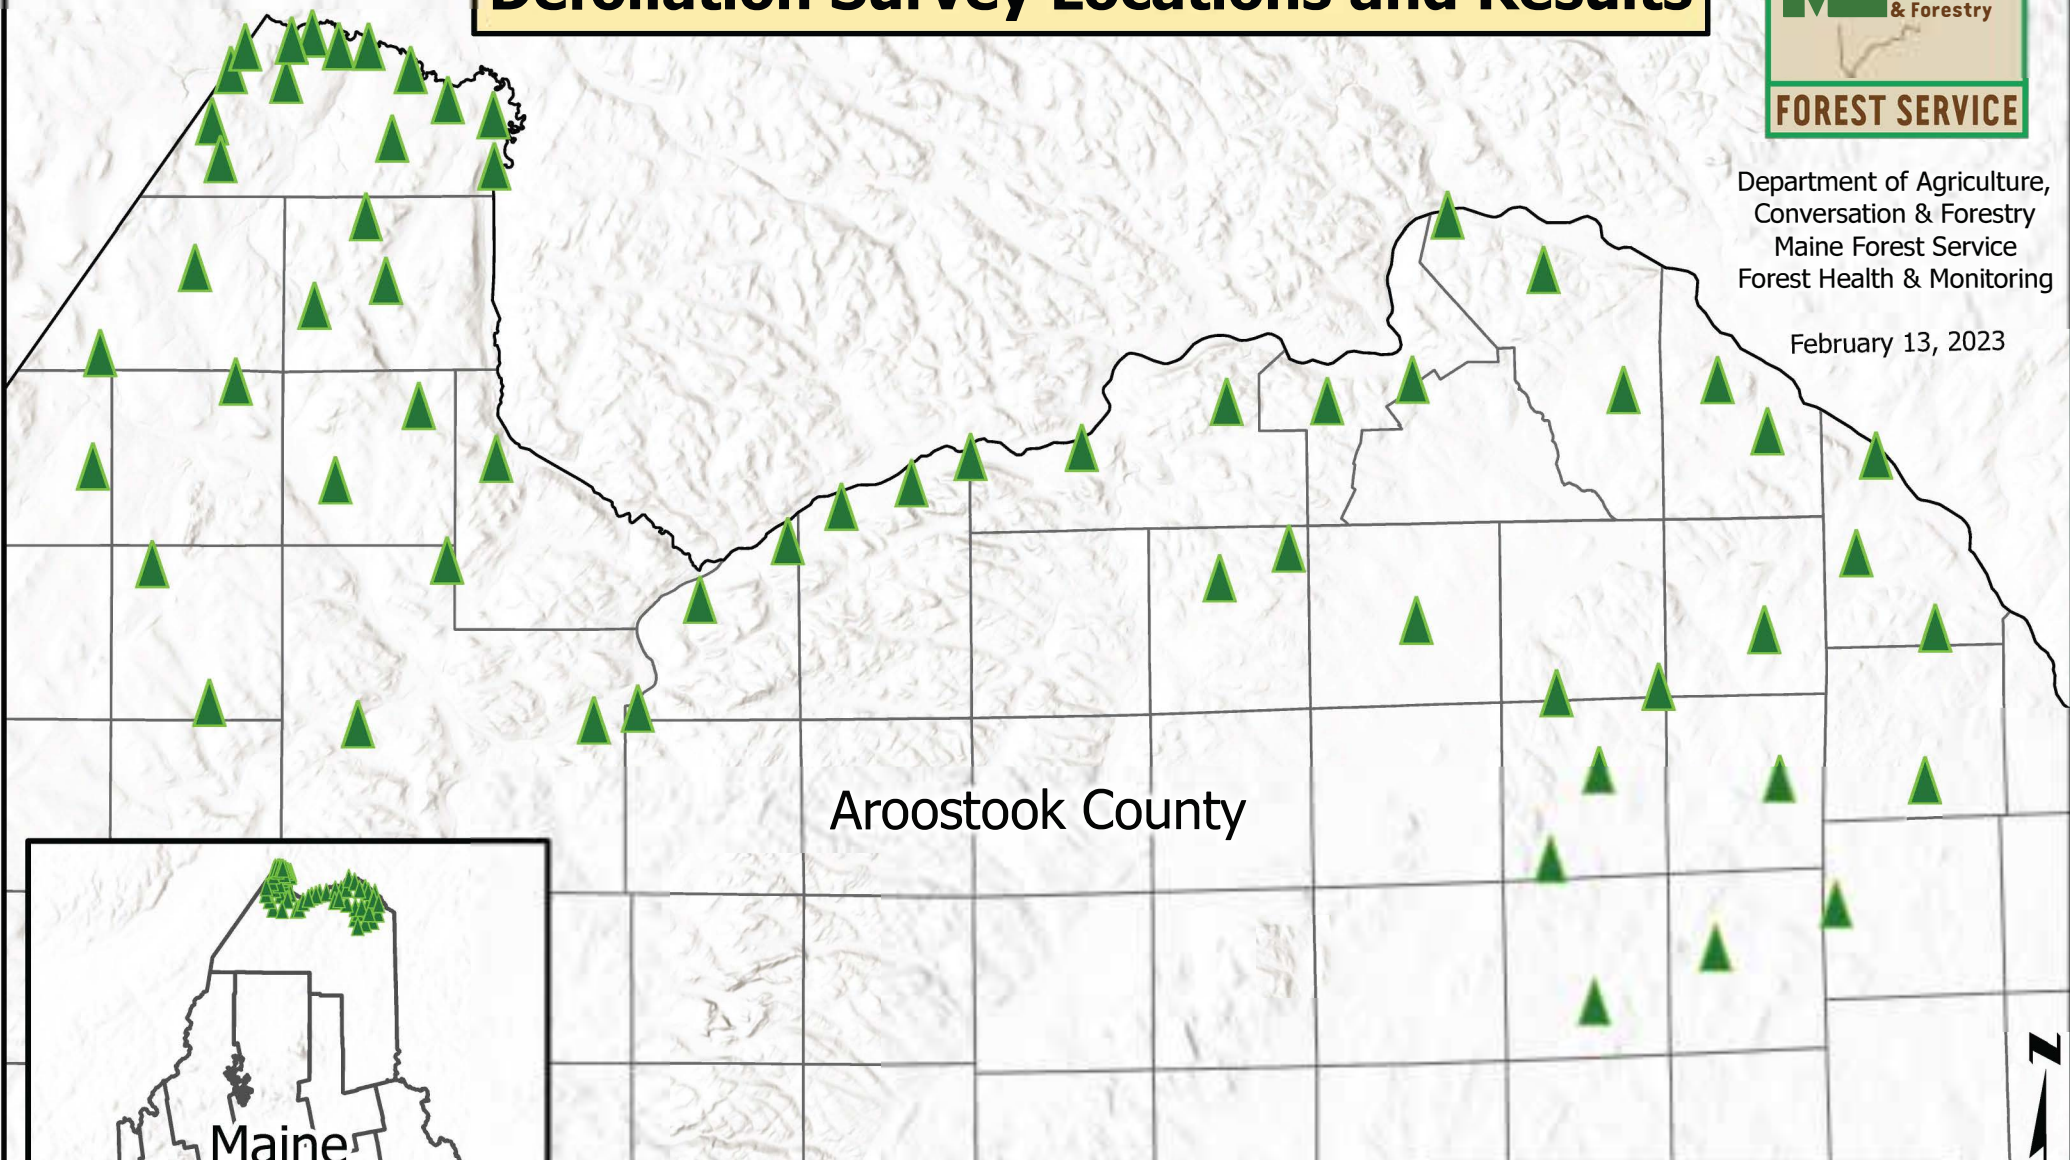

2022 Aroostook County Spruce Budworm Defoliation Survey Locations and Results

Department of Agriculture,
Conversation & Forestry
Maine Forest Service
Forest Health & Monitoring

February 13, 2023

Aroostook County

Maine

Esri, USGS

0 2.25 4.5 9 13.5 18 Miles

0 4 8 16 24 32 Kilometers

DEFOLIATION LEVEL
▲ < 10%