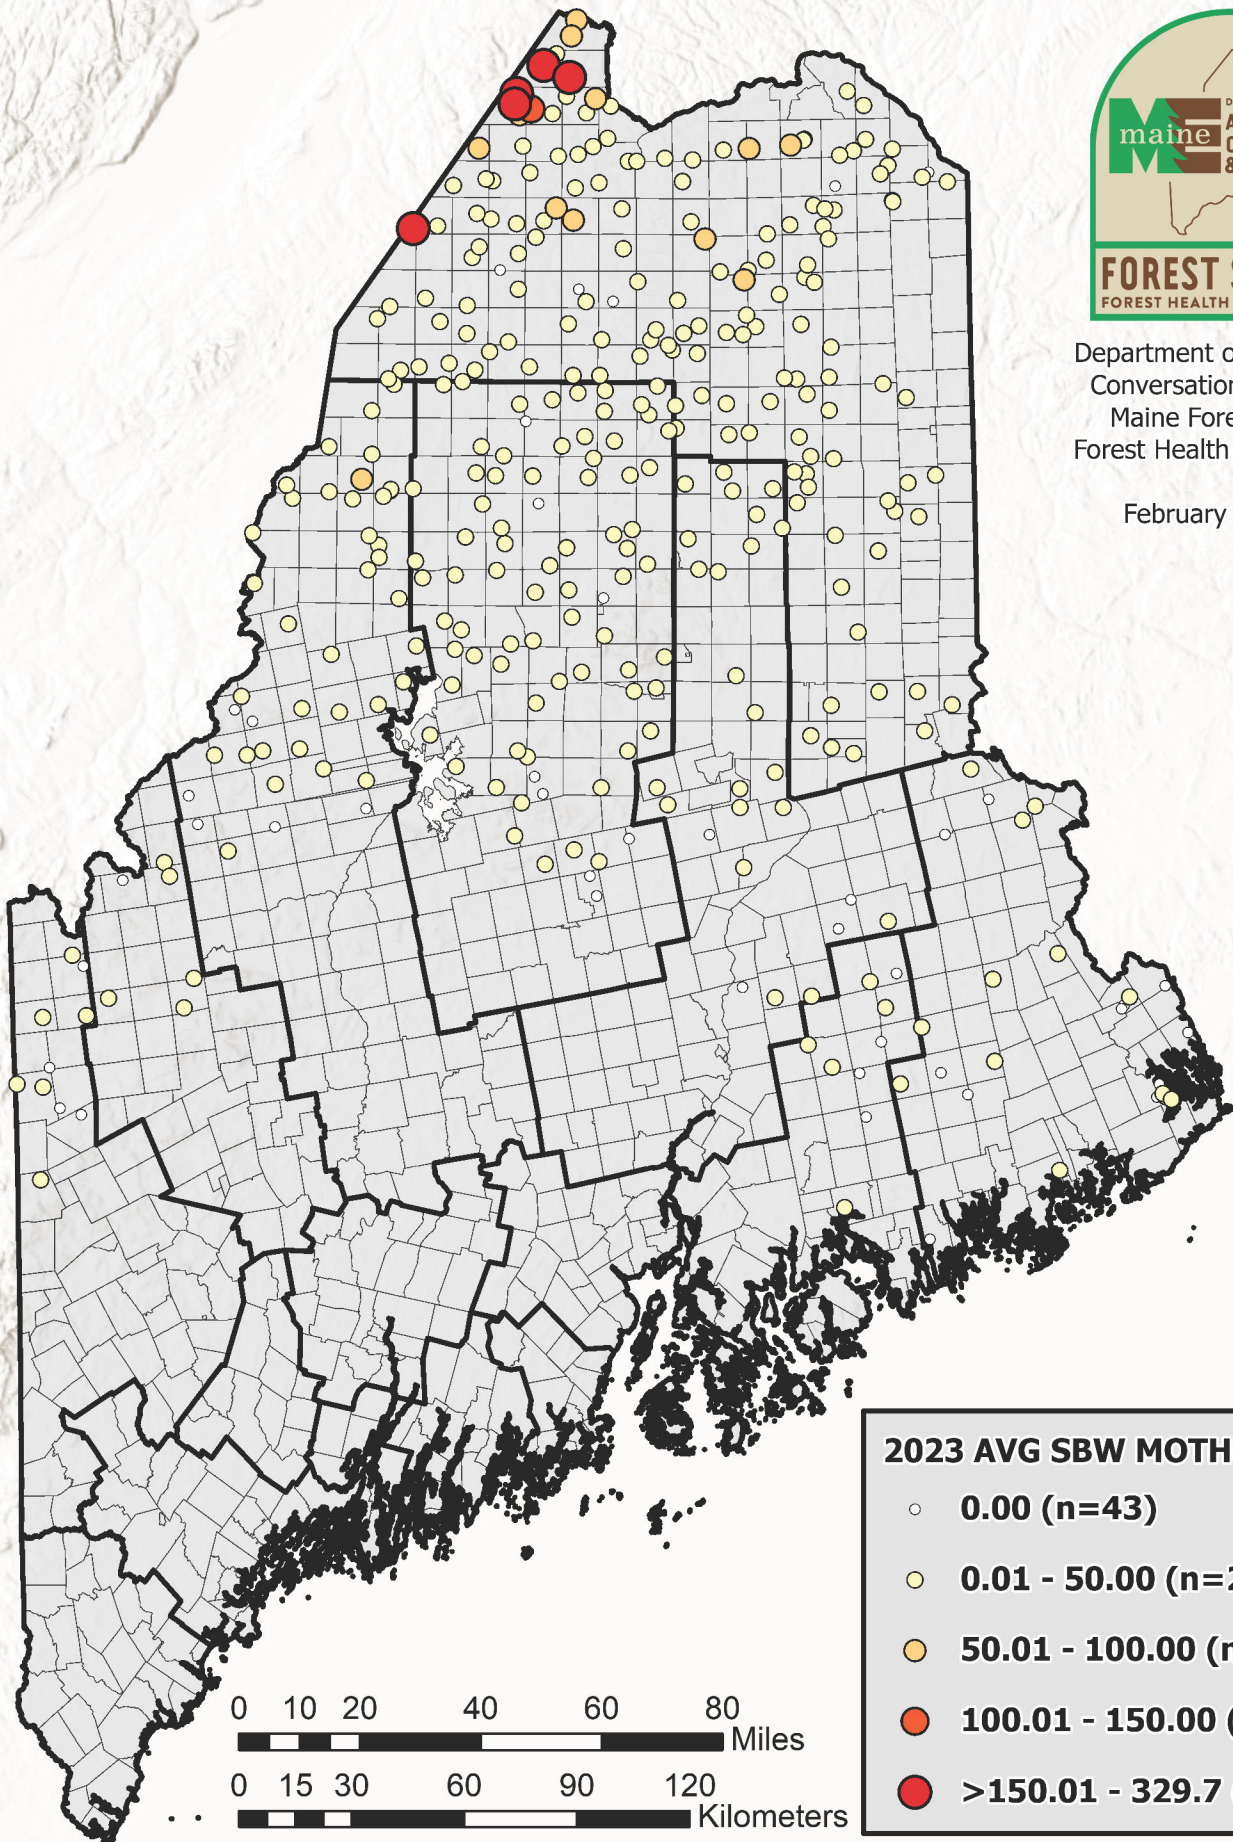

# 2023 Spruce Budworm Pheromone Trap Network Results

Department of Agriculture,  
Conservation & Forestry  
Maine Forest Service  
Forest Health & Monitoring

February 23, 2024

Esri, CGIAR, USGS