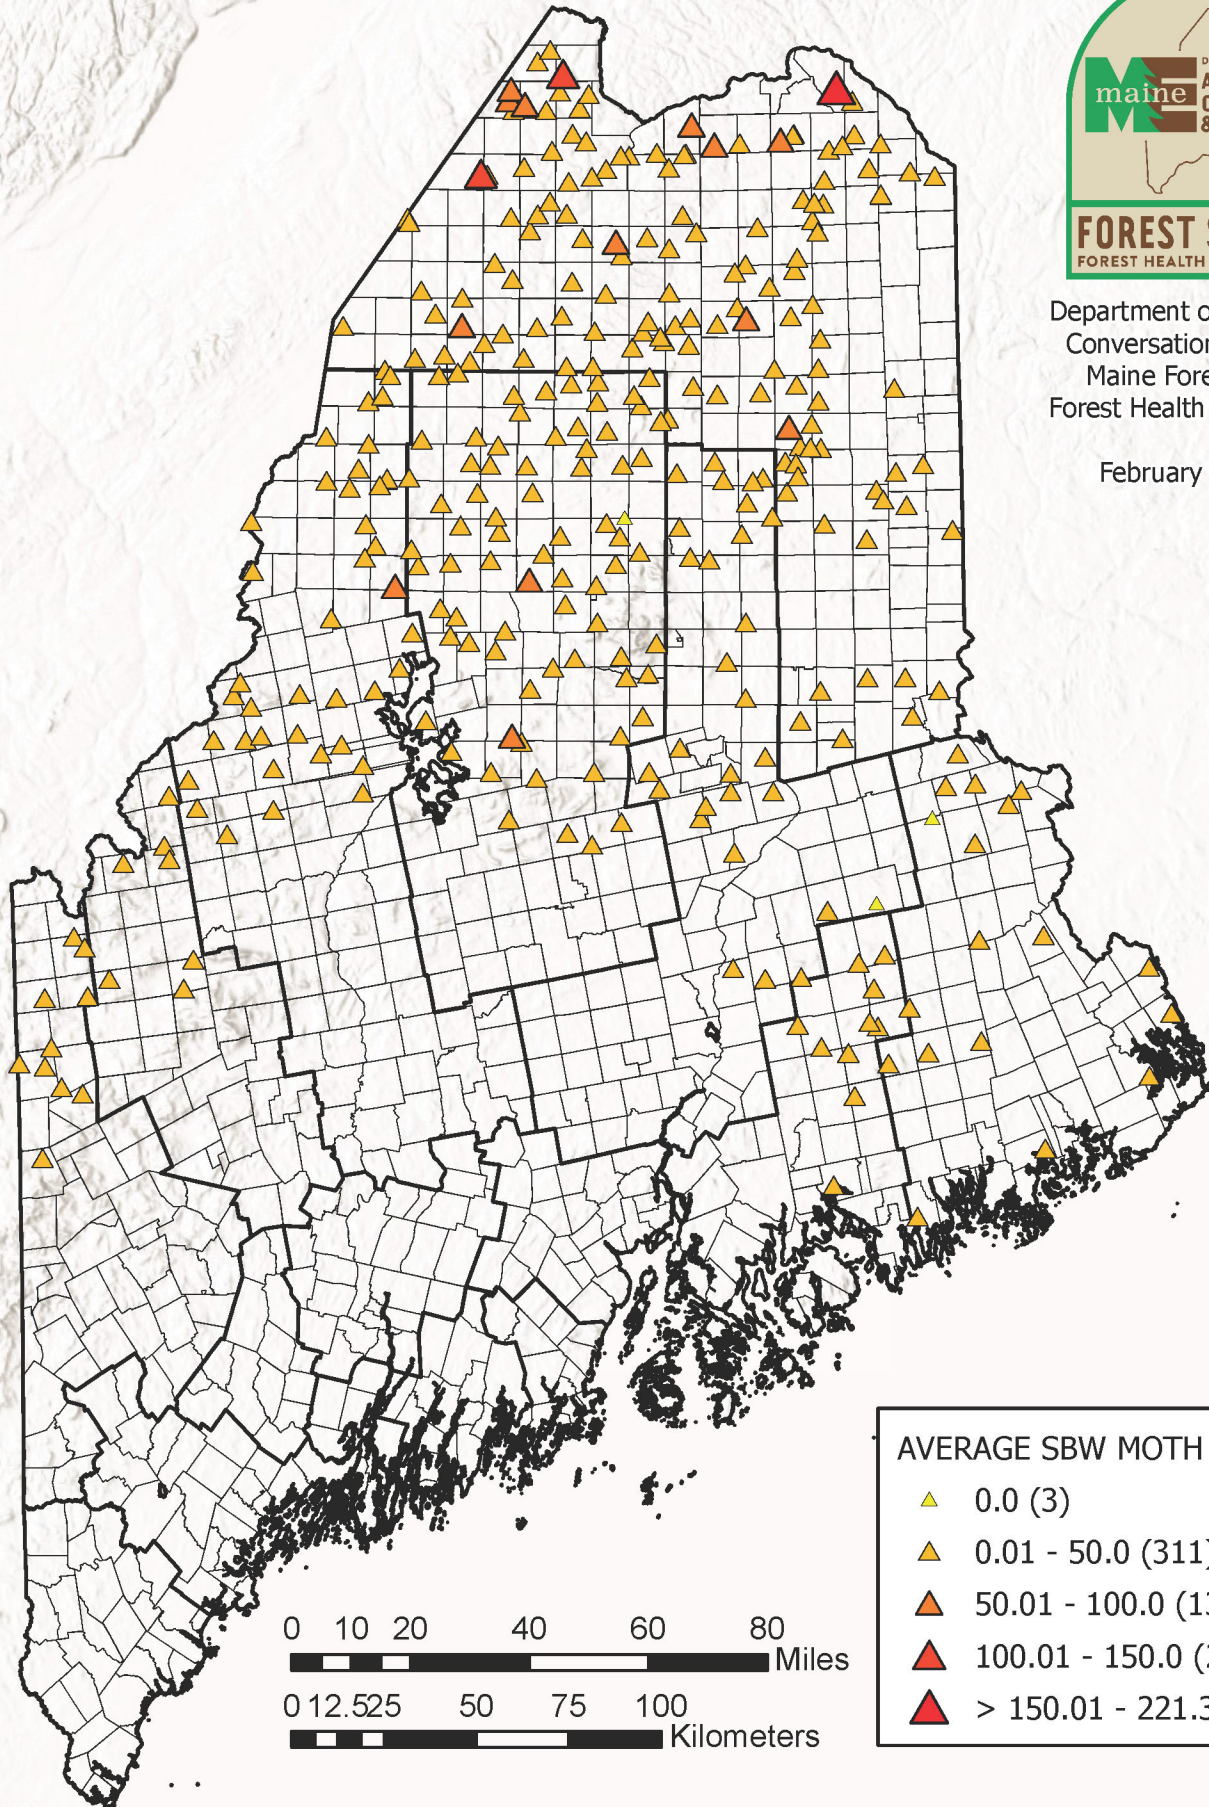

2022 Spruce Budworm Pheromone Trapping Network Results

Department of Agriculture,
Conservation & Forestry
Maine Forest Service
Forest Health & Monitoring

February 13, 2023

Esri, USGS