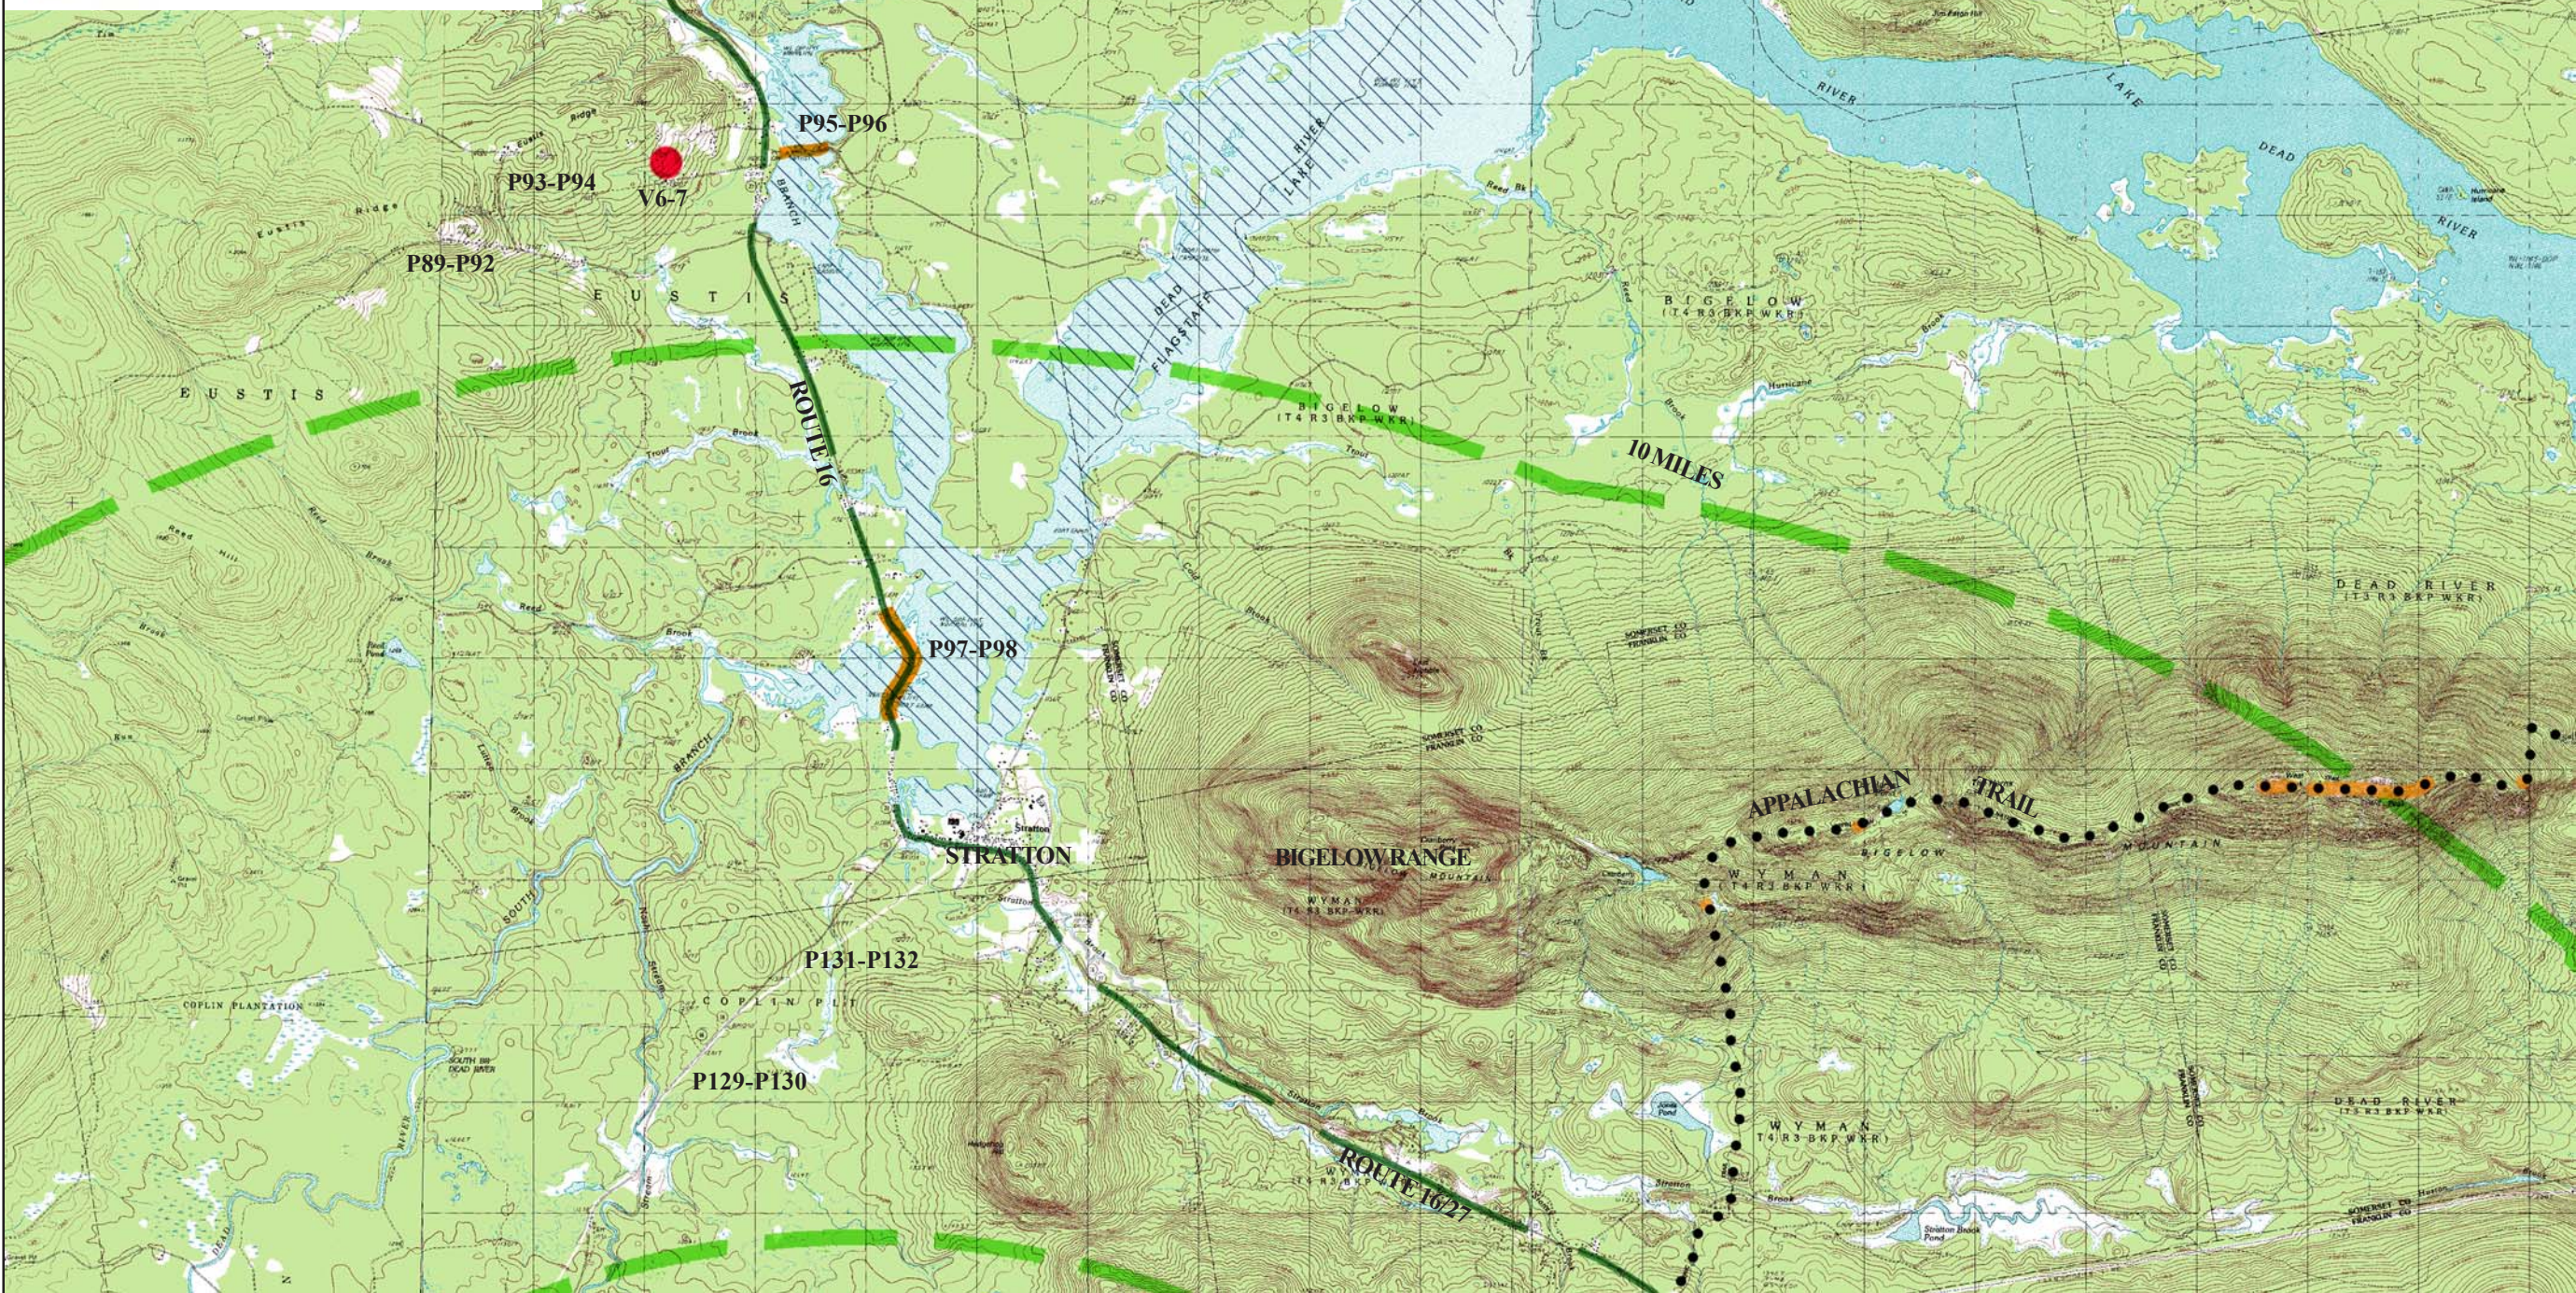

KEY

- P# Location of photo (Appendix C)
- Location of visualization (V#-Appendix B)
- Area of full visibility
- Area of filtered visibility
- ● ● Appalachian Trail
- ○ ○ Other hiking trails
- • • Approximate location of snowmobile trails (ITS 84/89)
- Area of visibility from lakes and ponds

North

Characteristic viewpoints from lakes, ponds and roads
 U.S.G.S. Quadrangles: Tim Mountain, Stratton, The Horns, Quill Hill, Black Nubble, Sugarloaf Mtn.

REDINGTON WIND FARM
 Redington Mountain
 Windpower, LLC