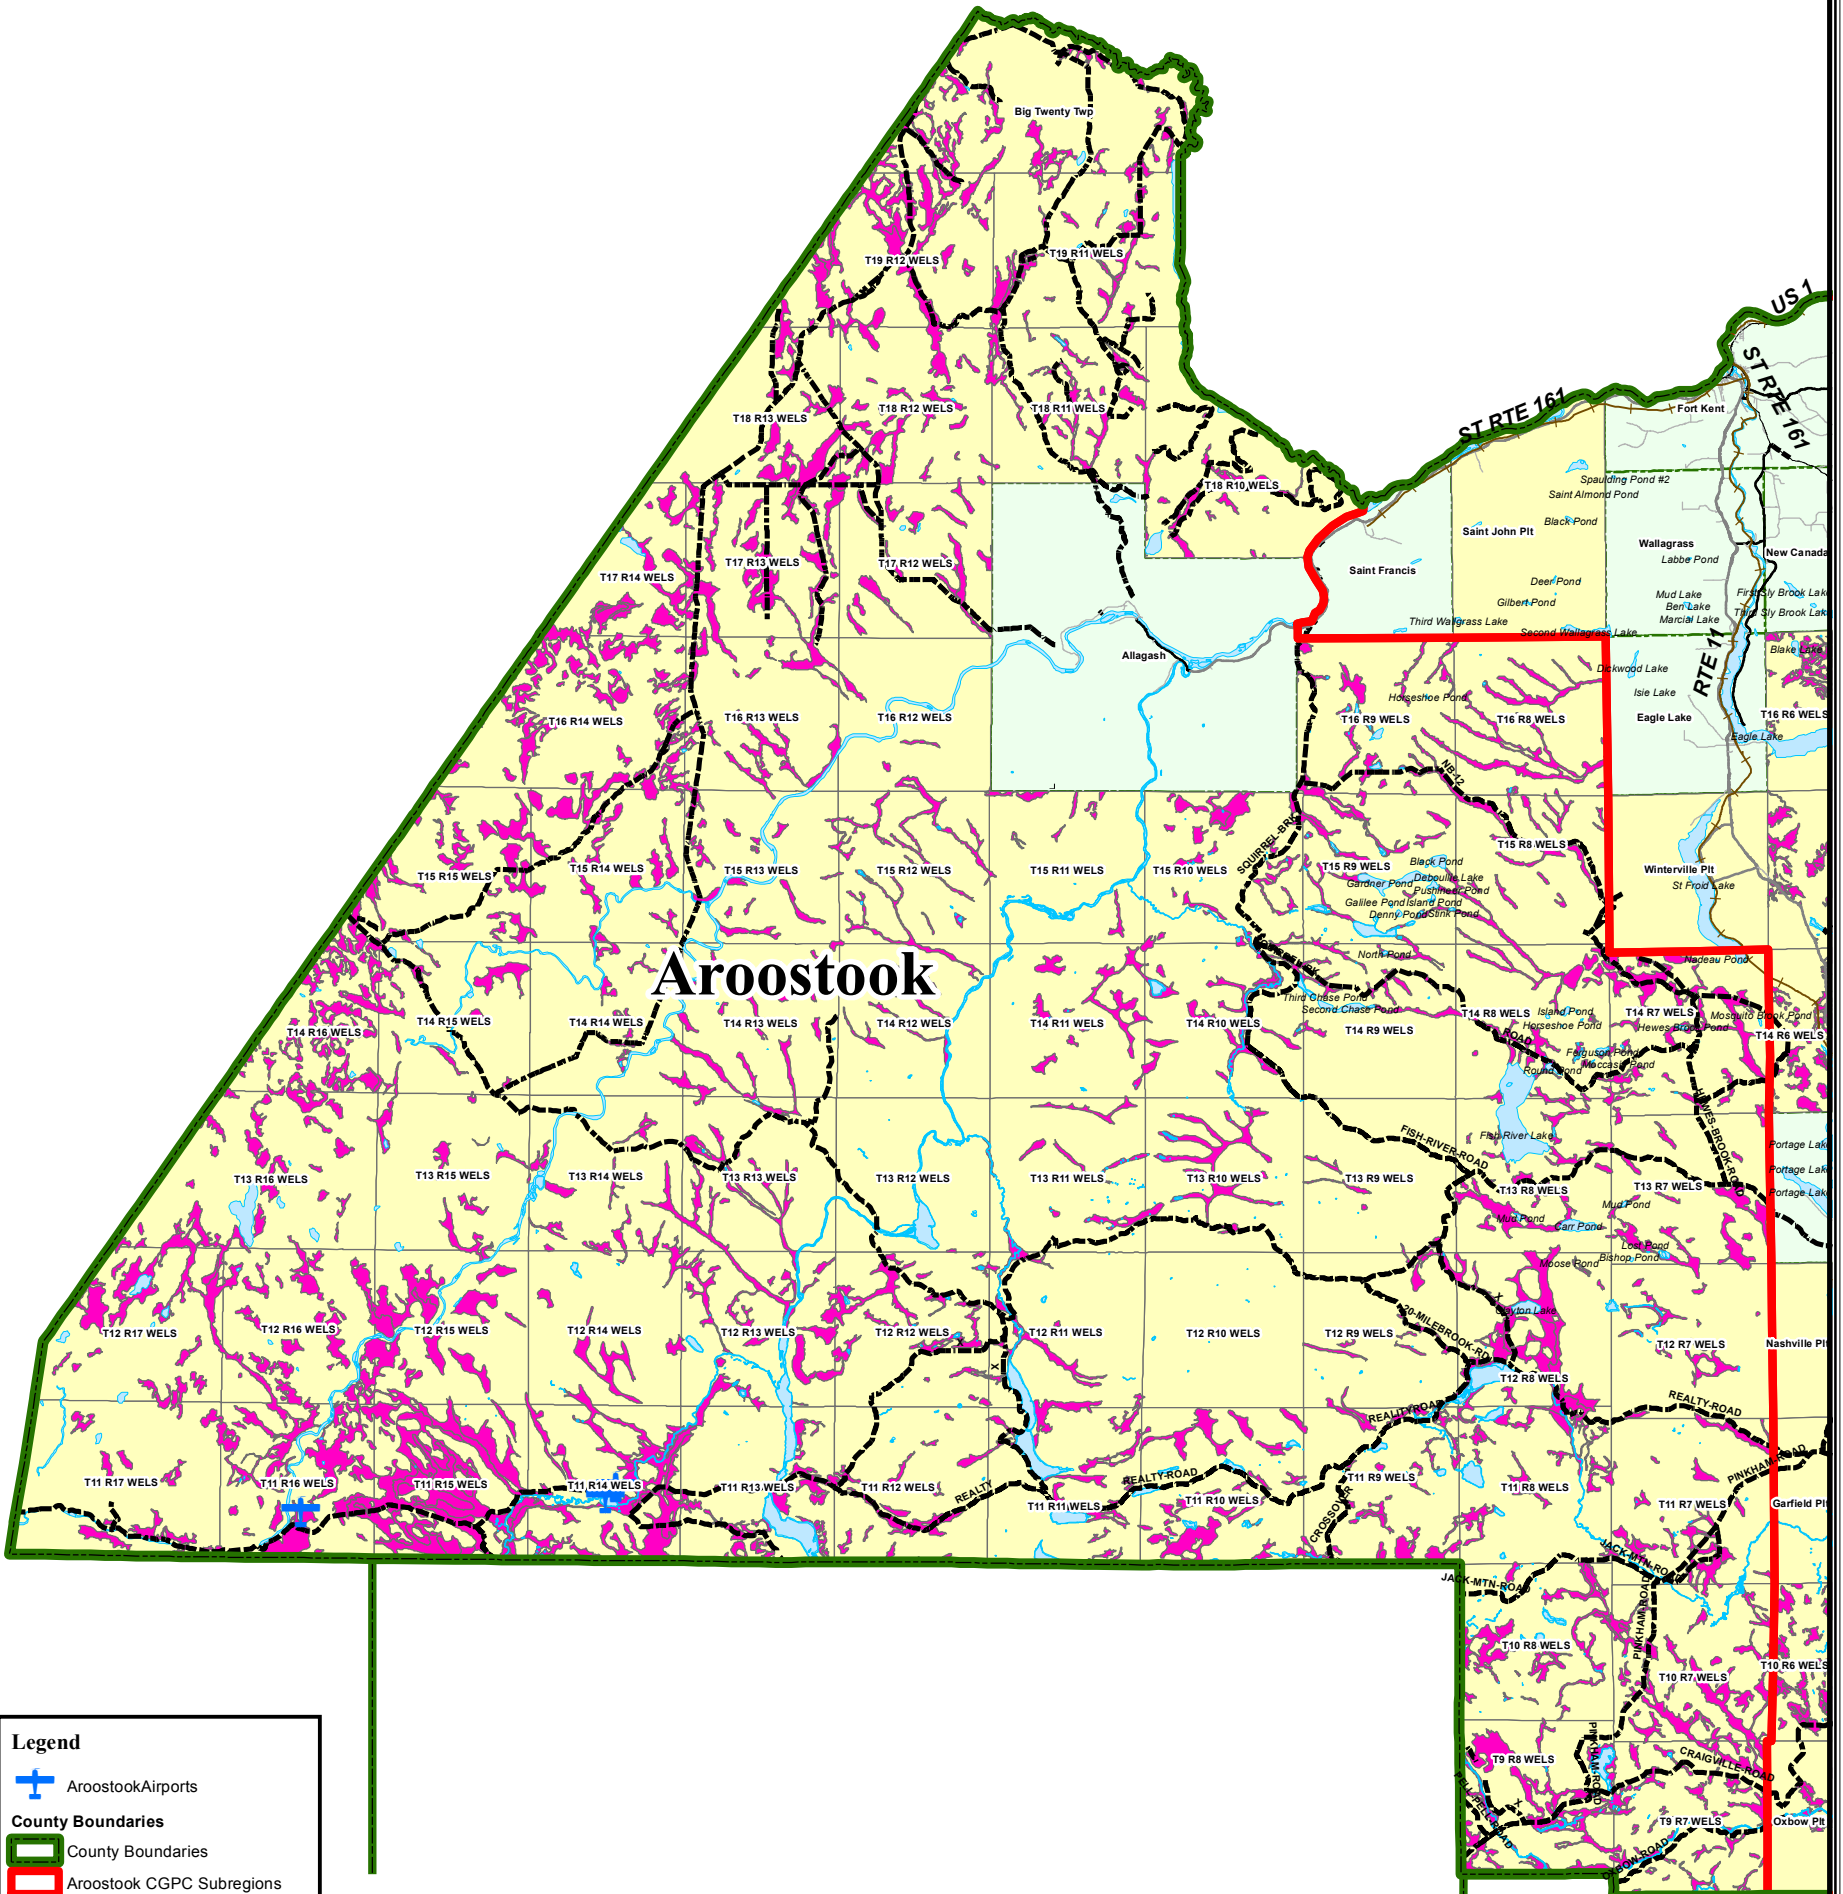

1 in = 11 miles

Aroostook Community Guided Planning and Zoning Prime Farm Soils Map

Aroostook

Date: 11/25/13

- Legend**
- Aroostook Airports
 - County Boundaries
 - Aroostook CGPC Subregions
 - LDA Boundaries
 - Rail Road
 - MDOT Public Roads
 - Local
 - Major/urb Collector
 - Minor Arterial
 - Minor Collector
 - Other Principal Arterial
 - Principal Arterial
 - Major Private Rds
 - Surface Water
 - CGPC Aroostook Prime Farm Soils
 - CGPC Unorganized Townships

1 in = 8 miles

Aroostook Community Guided Planning and Zoning Prime Farm Soils Map Northeast

Date: 11/25/13

Legend

- Aroostook Airports
- County Boundaries
- Aroostook CGPC Subregions
- LDA Boundaries
- Rail Road
- MDOT Public Roads
- Local
- Major/urb Collector
- Minor Arterial
- Minor Collector
- Other Principal Arterial
- Principal Arterial
- Major Private Rds
- Surface Water
- CGPC Aroostook Prime Farm Soils
- CGPC Unorganized Townships

1 in = 8 miles

Aroostook Community Guided Planning and Zoning Prime Farm Soils Map Northwest

Date: 11/25/13

- Legend**
- Aroostook Airports
 - County Boundaries**
 - County Boundaries
 - Aroostook CGPC Subregions
 - LDA Boundaries
 - Rail Road
 - MDOT Public Roads**
 - Local
 - Major/urb Collector
 - Minor Arterial
 - Minor Collector
 - Other Principal Arterial
 - Principal Arterial
 - Major Private Rds
 - Surface Water
 - CGPC Aroostook Prime Farm Soils
 - CGPC Unorganized Townships

1 in = 8 miles

Aroostook Community Guided Planning and Zoning Prime Farm Soils Map

Southern

Date: 11/25/13