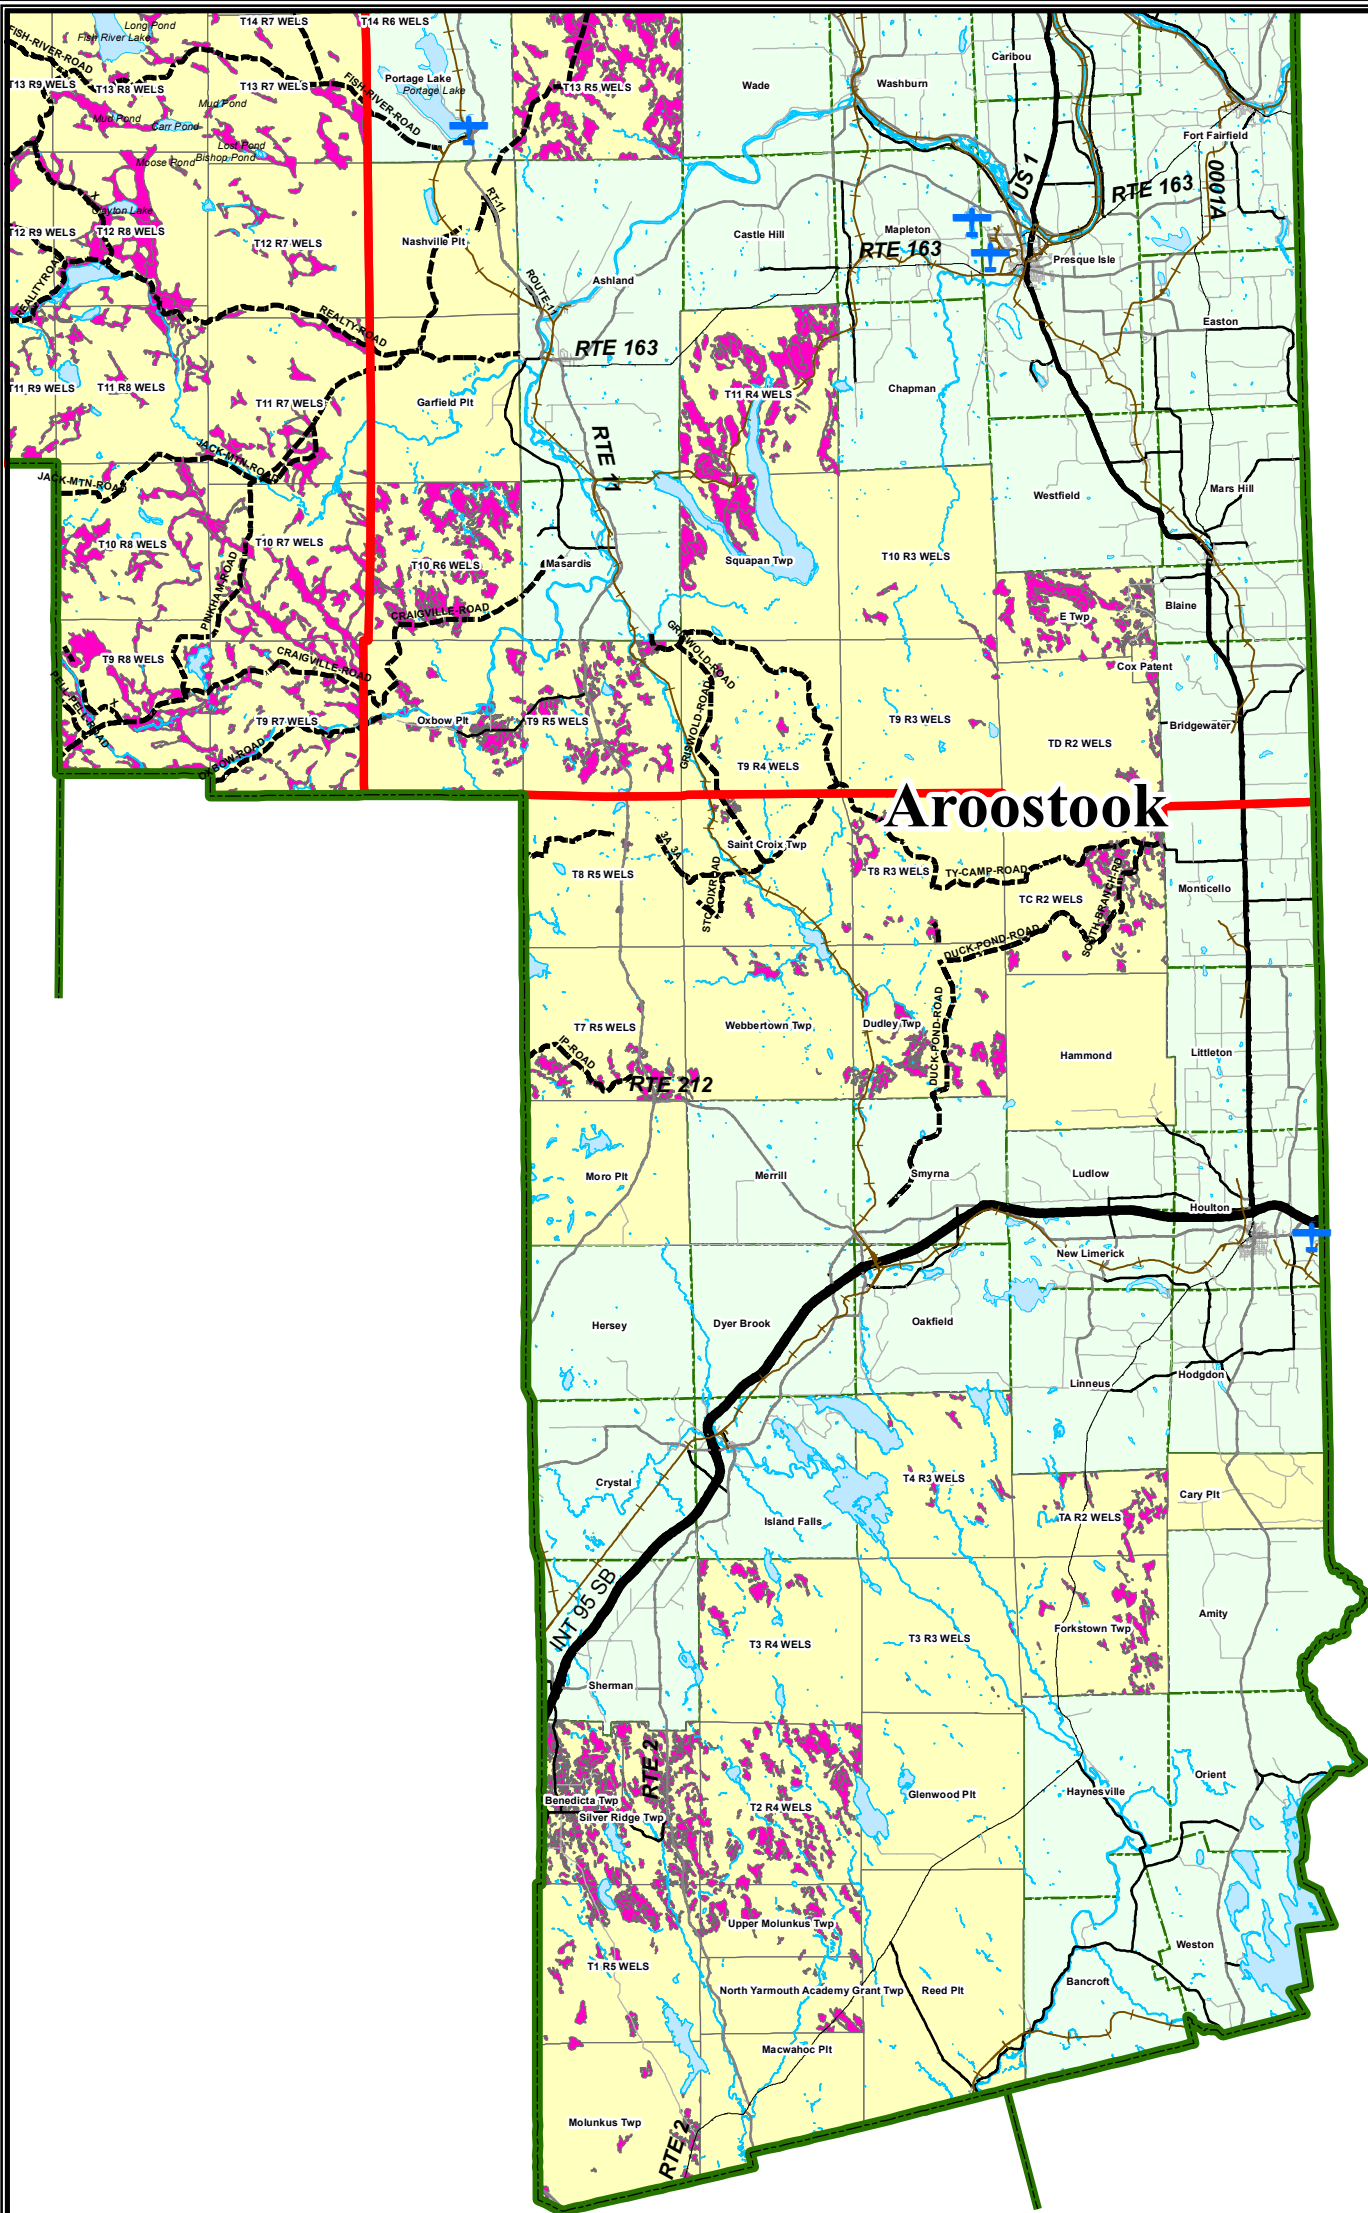

1 in = 11 miles

Aroostook Community Guided Planning and Zoning Prime Farm Soils Map

Aroostook

Date: 11/25/13

- Legend**
- Aroostook Airports
 - County Boundaries
 - Aroostook CGPC Subregions
 - LDA Boundaries
 - Rail Road
 - MDOT Public Roads
 - Local
 - Major/urb Collector
 - Minor Arterial
 - Minor Collector
 - Other Principal Arterial
 - Principal Arterial
 - Major Private Rds
 - Surface Water
 - CGPC Aroostook Prime Farm Soils
 - CGPC Unorganized Townships

1 in = 8 miles

Aroostook Community Guided Planning and Zoning Prime Farm Soils Map Northeast

Date: 11/25/13

Legend

- Aroostook Airports
- County Boundaries
- Aroostook CGPC Subregions
- LDA Boundaries
- Rail Road
- MDOT Public Roads
- Local
- Major/urb Collector
- Minor Arterial
- Minor Collector
- Other Principal Arterial
- Principal Arterial
- Major Private Rds
- Surface Water
- CGPC Aroostook Prime Farm Soils
- CGPC Unorganized Townships

1 in = 8 miles

Aroostook Community Guided Planning and Zoning Prime Farm Soils Map Northwest

Date: 11/25/13

- Legend**
- Aroostook Airports
 - County Boundaries**
 - County Boundaries
 - Aroostook CGPC Subregions
 - LDA Boundaries
 - Rail Road
 - MDOT Public Roads**
 - Local
 - Major/urb Collector
 - Minor Arterial
 - Minor Collector
 - Other Principal Arterial
 - Principal Arterial
 - Major Private Rds
 - Surface Water
 - CGPC Aroostook Prime Farm Soils
 - CGPC Unorganized Townships

1 in = 8 miles

Aroostook Community Guided Planning and Zoning Prime Farm Soils Map

Southern

Date: 11/25/13