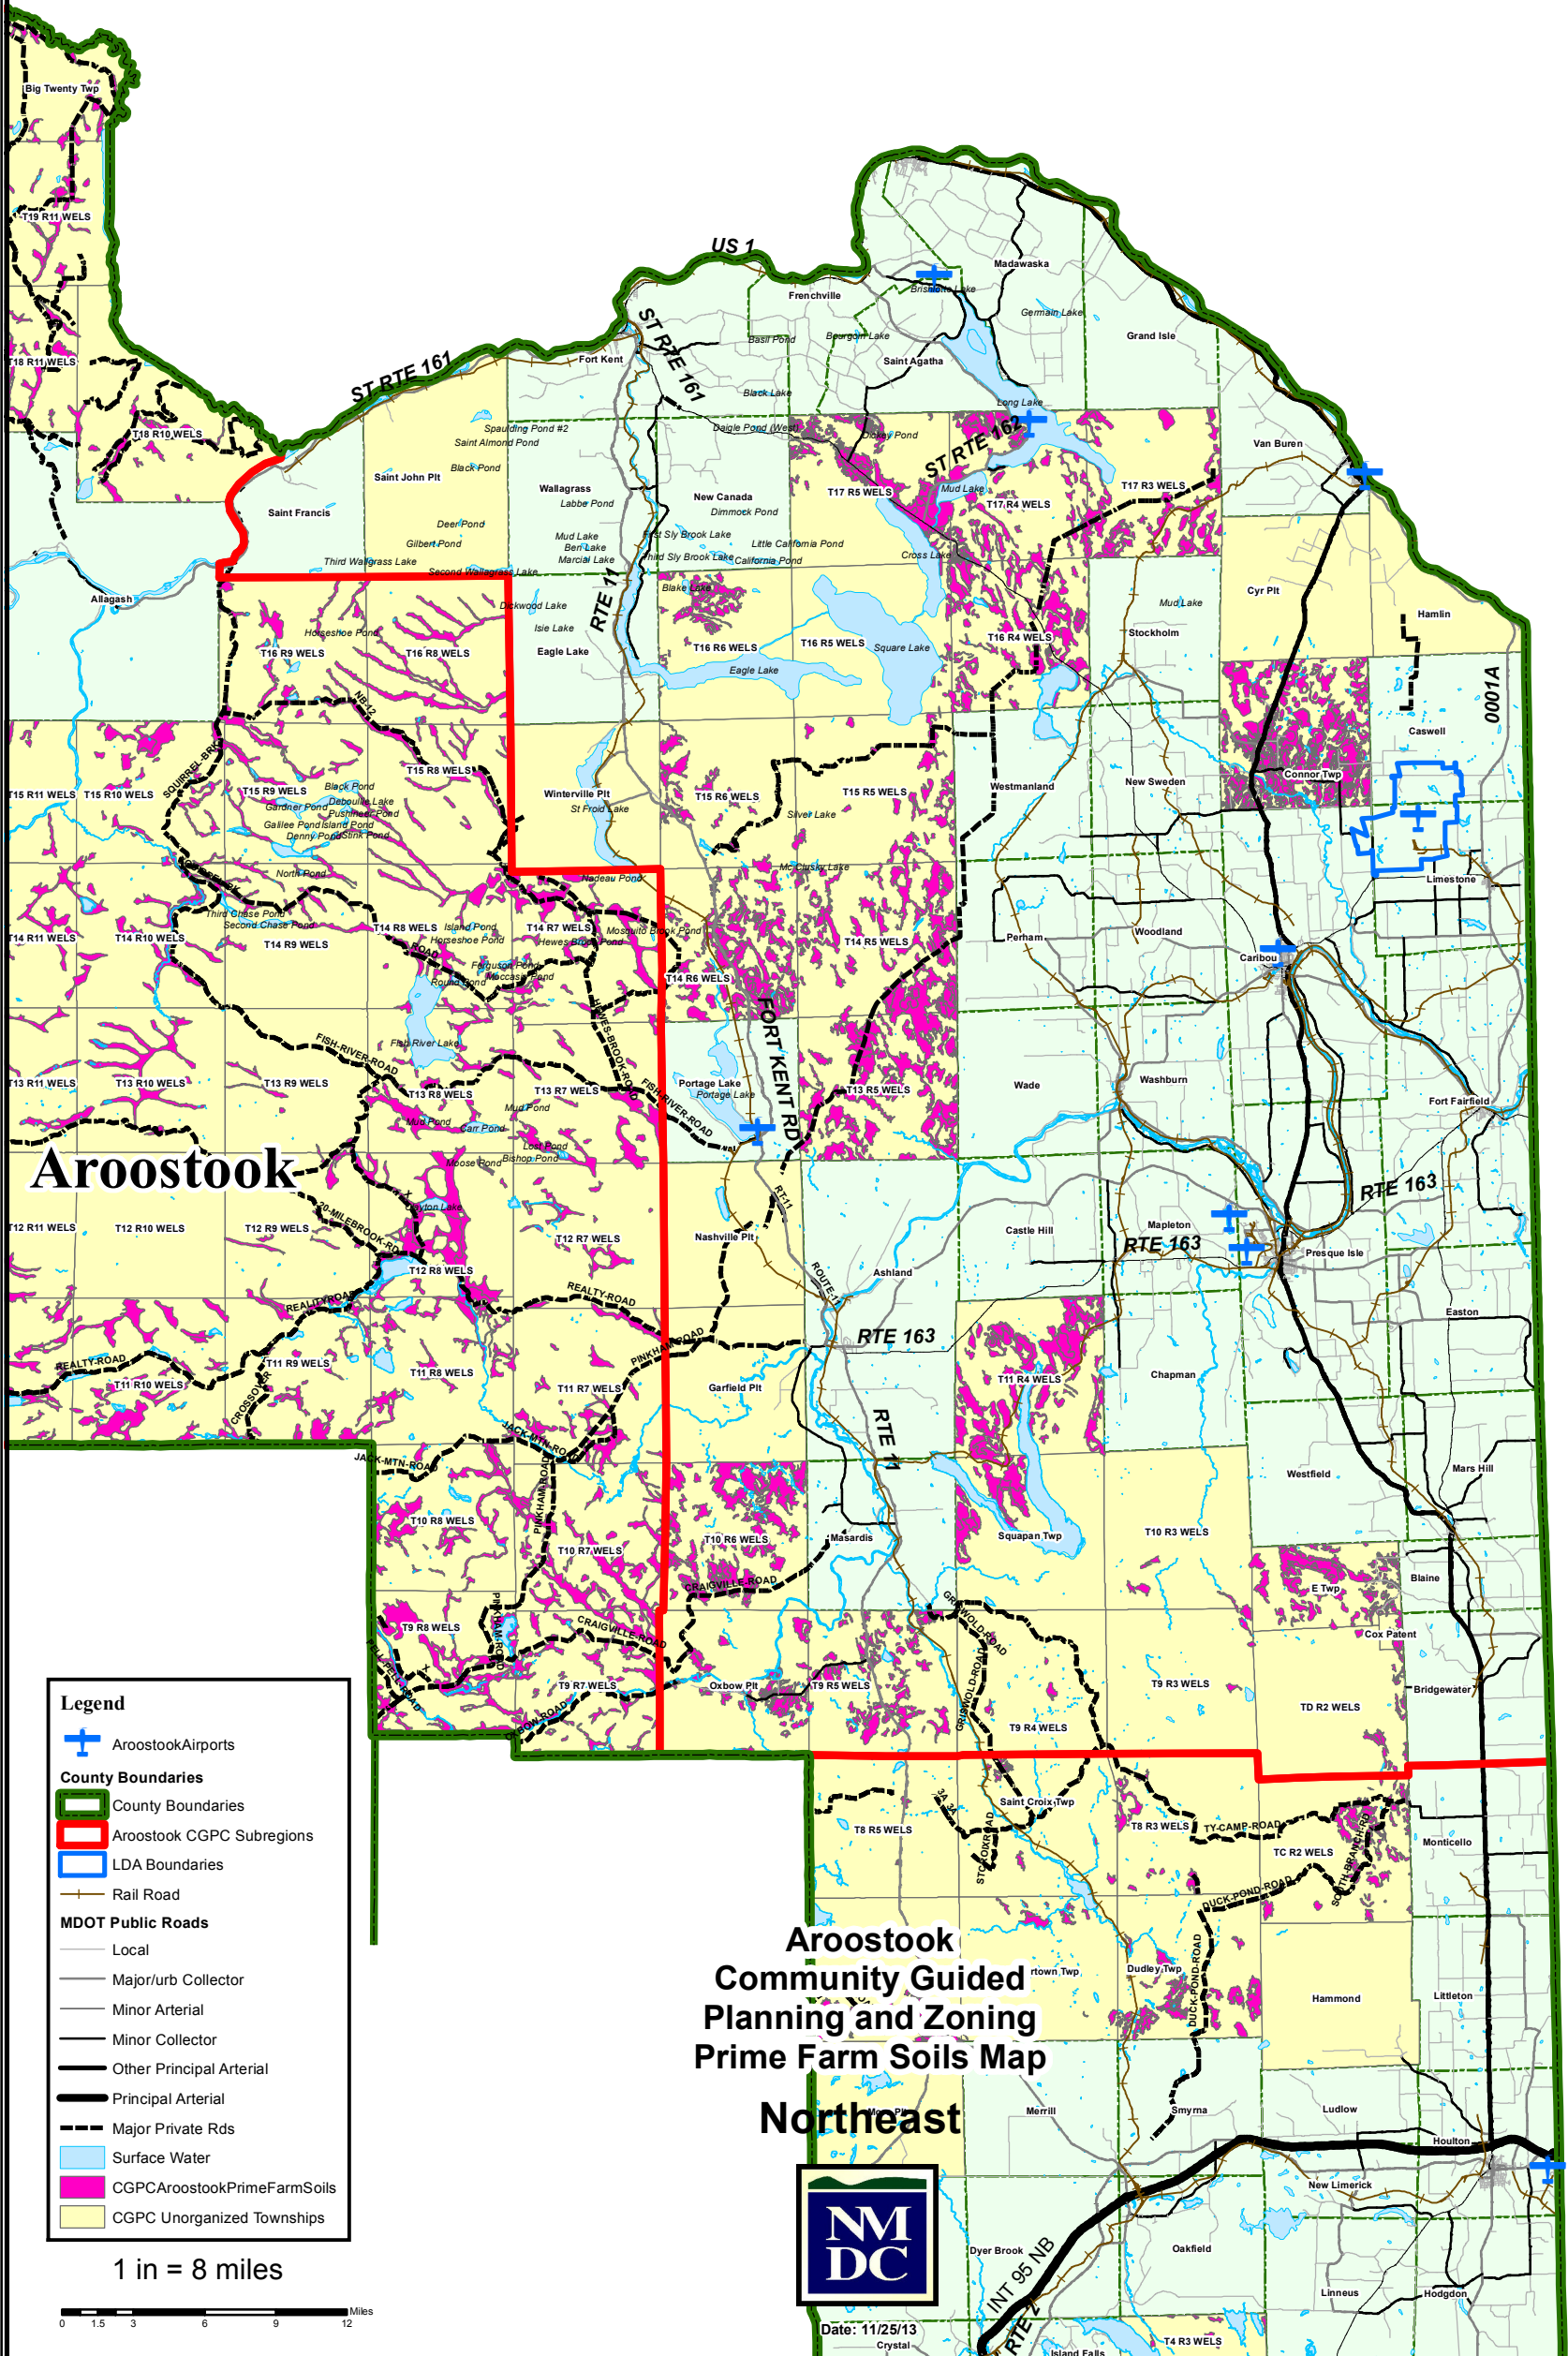

1 in = 11 miles

Aroostook Community Guided Planning and Zoning Prime Farm Soils Map

Aroostook

Date: 11/25/13

- Legend**
- Aroostook Airports
 - County Boundaries
 - Aroostook CGPC Subregions
 - LDA Boundaries
 - Rail Road
 - MDOT Public Roads
 - Local
 - Major/urb Collector
 - Minor Arterial
 - Minor Collector
 - Other Principal Arterial
 - Principal Arterial
 - Major Private Rds
 - Surface Water
 - CGPC Aroostook Prime Farm Soils
 - CGPC Unorganized Townships

1 in = 8 miles

Aroostook Community Guided Planning and Zoning Prime Farm Soils Map Northeast

Date: 11/25/13

Legend

- Aroostook Airports
- County Boundaries
- Aroostook CGPC Subregions
- LDA Boundaries
- Rail Road
- MDOT Public Roads
- Local
- Major/urb Collector
- Minor Arterial
- Minor Collector
- Other Principal Arterial
- Principal Arterial
- Major Private Rds
- Surface Water
- CGPC Aroostook Prime Farm Soils
- CGPC Unorganized Townships

1 in = 8 miles

Aroostook Community Guided Planning and Zoning Prime Farm Soils Map Northwest

Date: 11/25/13

- Legend**
- Aroostook Airports
 - County Boundaries**
 - County Boundaries
 - Aroostook CGPC Subregions
 - LDA Boundaries
 - Rail Road
 - MDOT Public Roads**
 - Local
 - Major/urb Collector
 - Minor Arterial
 - Minor Collector
 - Other Principal Arterial
 - Principal Arterial
 - Major Private Rds
 - Surface Water
 - CGPC Aroostook Prime Farm Soils
 - CGPC Unorganized Townships

1 in = 8 miles

Aroostook Community Guided Planning and Zoning Prime Farm Soils Map

Southern

Date: 11/25/13