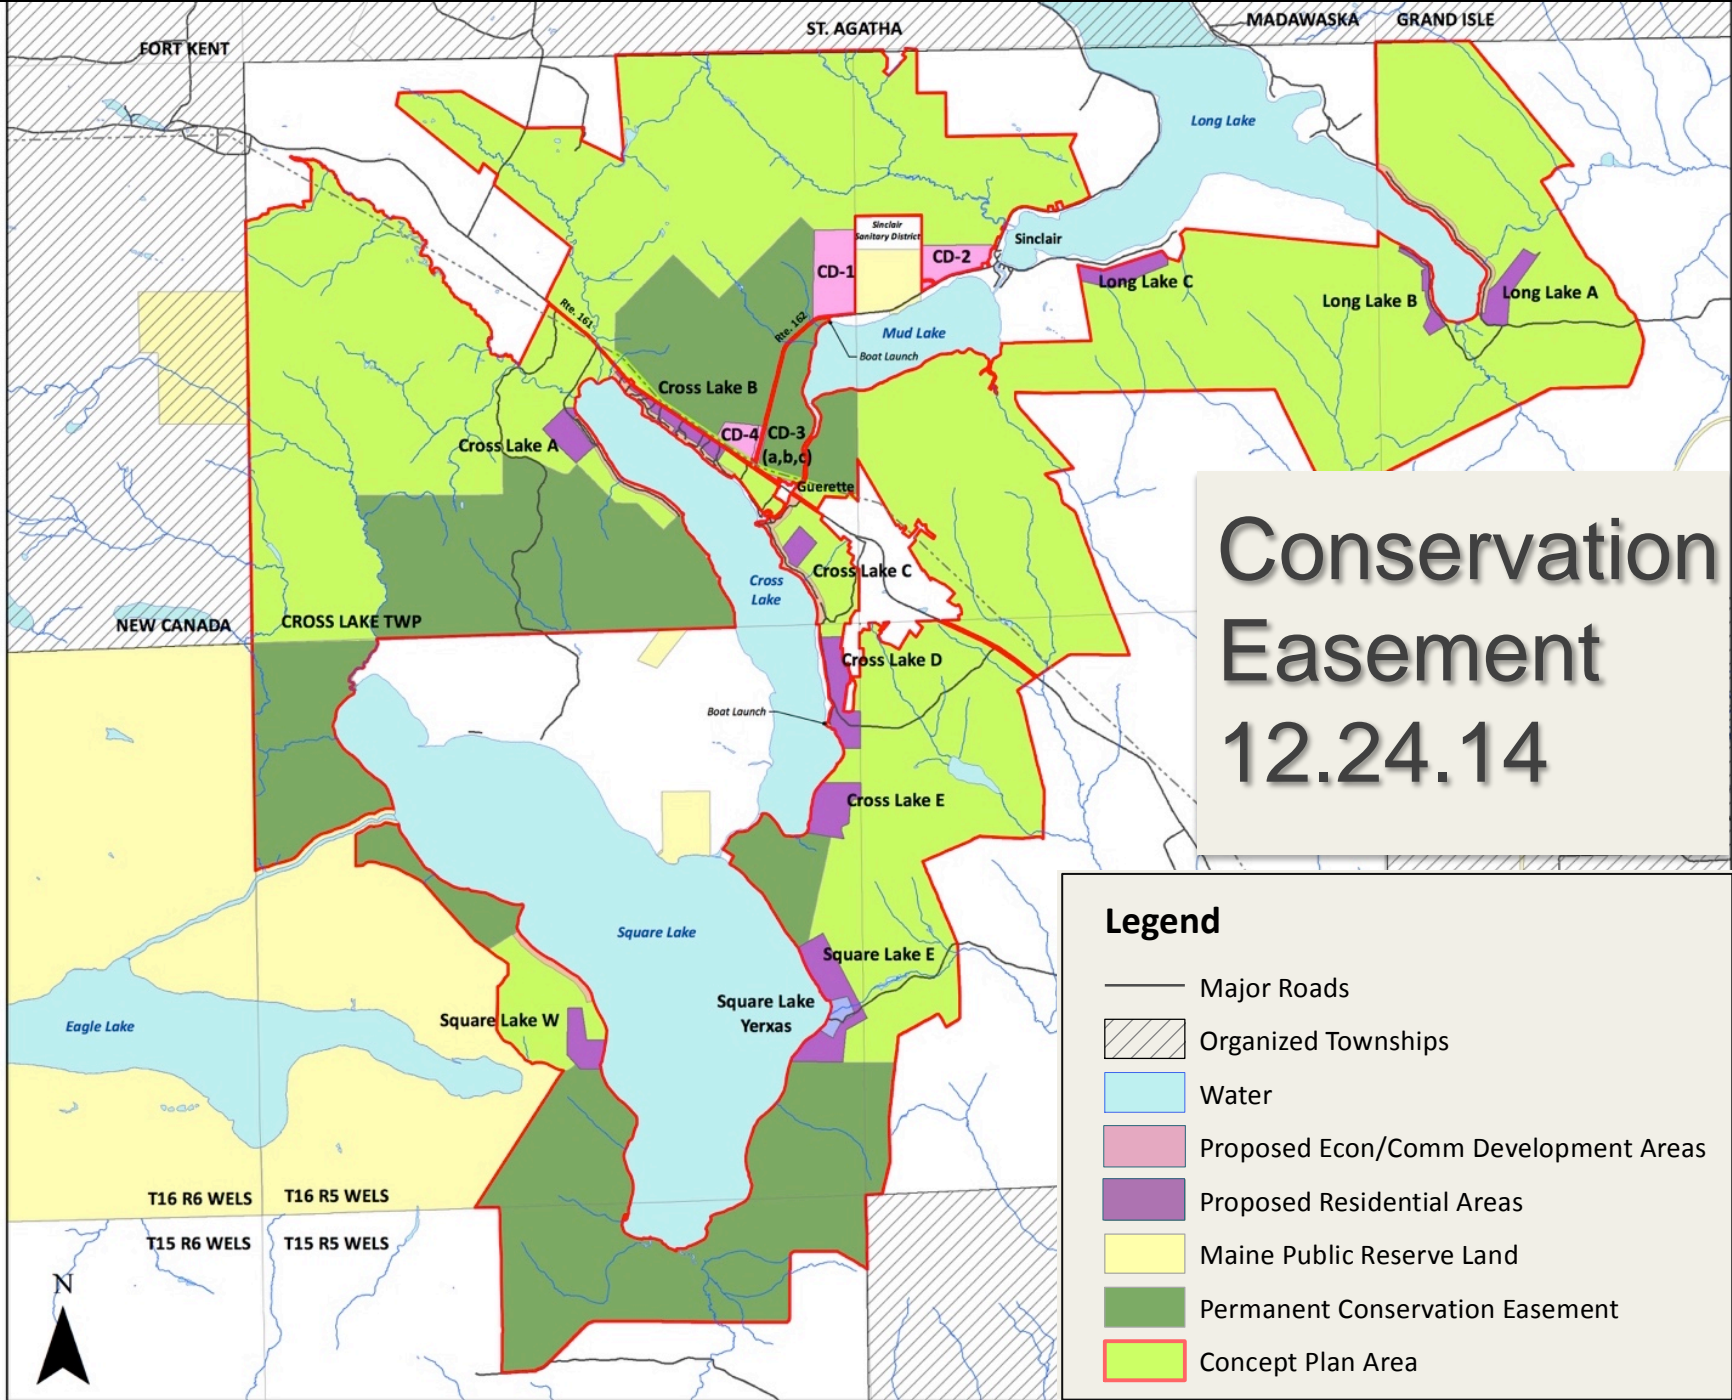

# Conservation Easement 10.29.13

**Legend**

- Major Roads
- ▨ Organized Townships
- Water
- Proposed Econ/Comm Development Areas
- Proposed Residential Areas
- Maine Public Reserve Land
- Permanent Conservation Easement
- Concept Plan Area

# Conservation Easement 12.24.14

**Legend**

- Major Roads
- ▨ Organized Townships
- Water
- Proposed Econ/Comm Development Areas
- Proposed Residential Areas
- Maine Public Reserve Land
- Permanent Conservation Easement
- Concept Plan Area

# Conservation Easement 04.11.18

- Legend**
- Major Roads
  - - - - Transmission Line
  - Streams
  - Organized Towns
  - Water Bodies
  - Proposed Recreational Lodging Area
  - Proposed Comm/Econ Development Areas
  - Proposed Residential Development Areas
  - Proposed Open Space
  - Existing/Expanded D-FRL-RS
  - Maine Public Reserve Land
  - Conservation Easement Area
  - Concept Plan Area