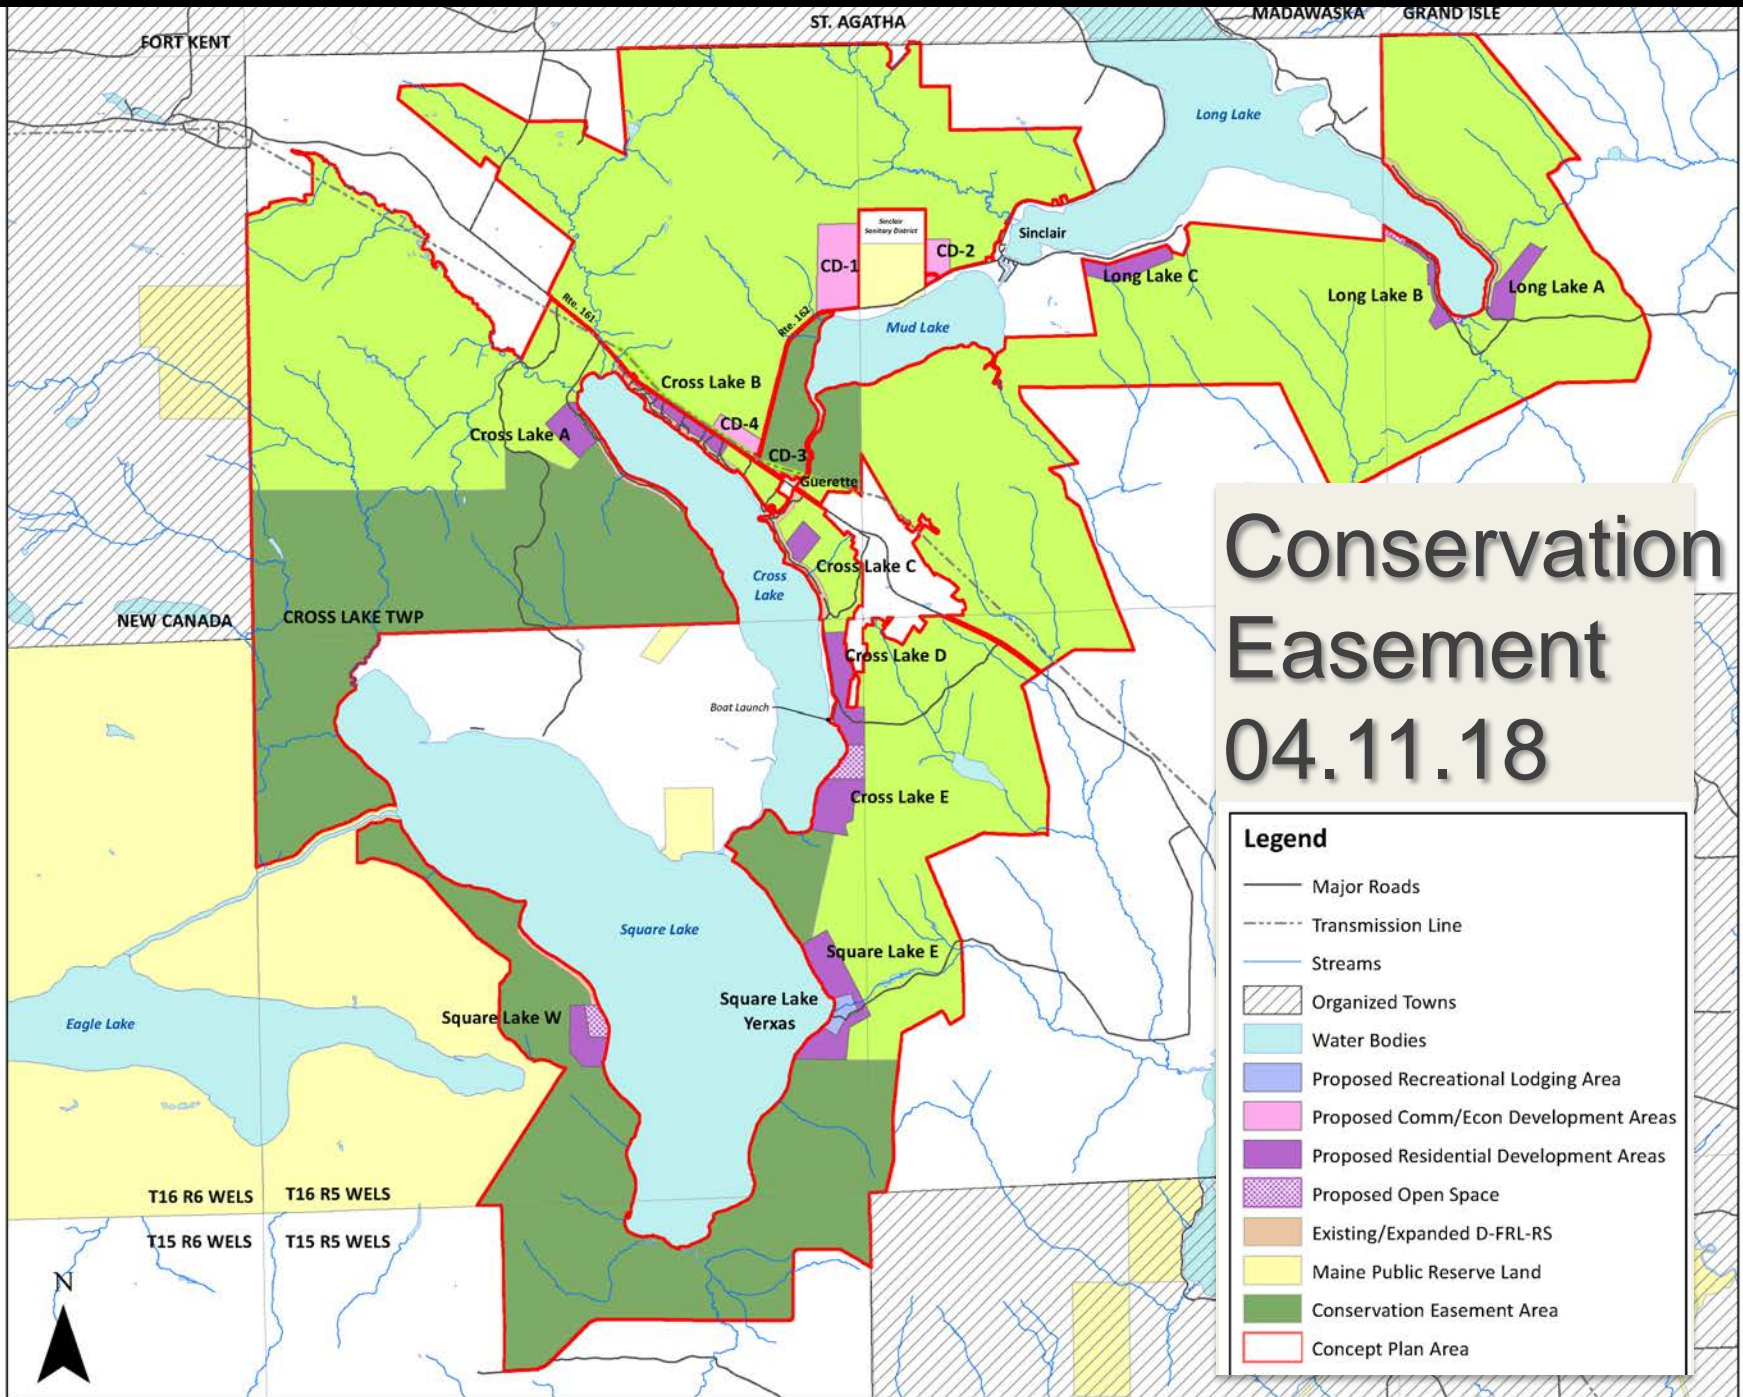

# Conservation Easement 10.29.13

**Legend**

- Major Roads
- ▨ Organized Townships
- Water
- Proposed Econ/Comm Development Areas
- Proposed Residential Areas
- Maine Public Reserve Land
- Permanent Conservation Easement
- Concept Plan Area

# Conservation Easement 12.24.14

**Legend**

- Major Roads
- ▨ Organized Townships
- Water
- Proposed Econ/Comm Development Areas
- Proposed Residential Areas
- Maine Public Reserve Land
- Permanent Conservation Easement
- Concept Plan Area

# Conservation Easement 04.11.18

- Legend**
- Major Roads
  - - - - Transmission Line
  - Streams
  - Organized Towns
  - Water Bodies
  - Proposed Recreational Lodging Area
  - Proposed Comm/Econ Development Areas
  - Proposed Residential Development Areas
  - Proposed Open Space
  - Existing/Expanded D-FRL-RS
  - Maine Public Reserve Land
  - Conservation Easement Area
  - Concept Plan Area