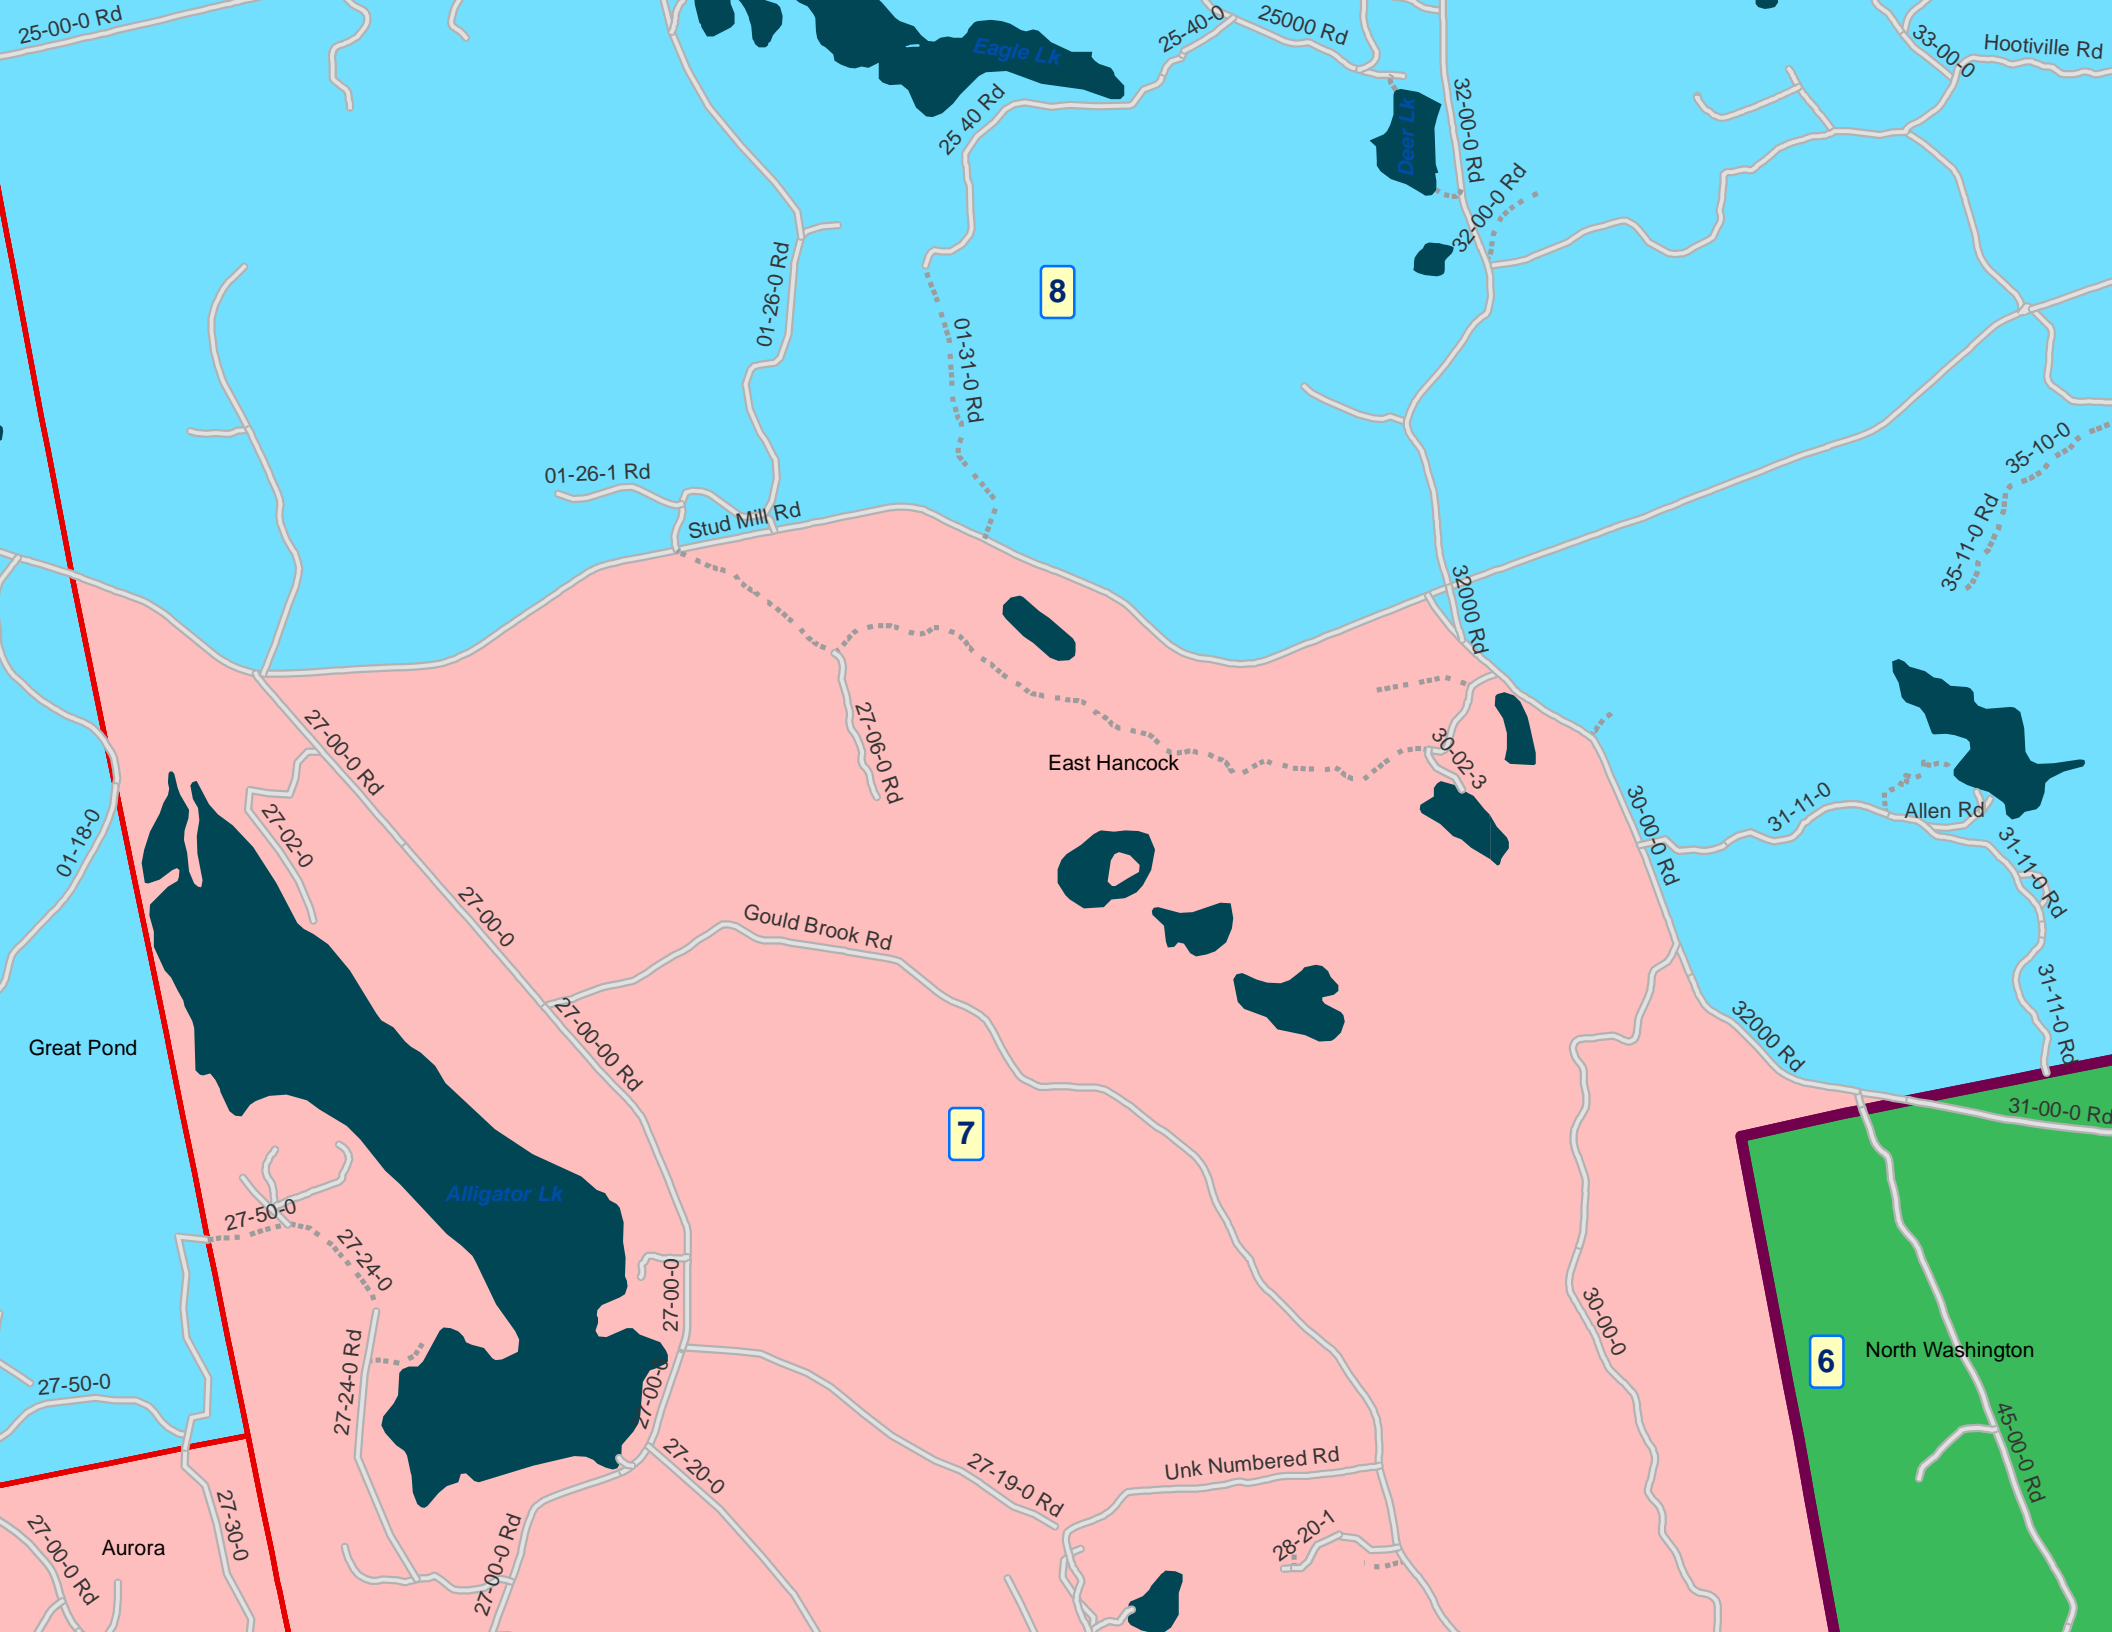

Abbey Ln

Tunk Rd

Loon Cove Rd

Round Pond Rd

Little Bear Rd

Havey Ln

Tunk Lake Rd
Sullivan

8

7

6

East Hancock

North Washington

Great Pond

Alligator Lk

Eagle Lk

Deer Lk