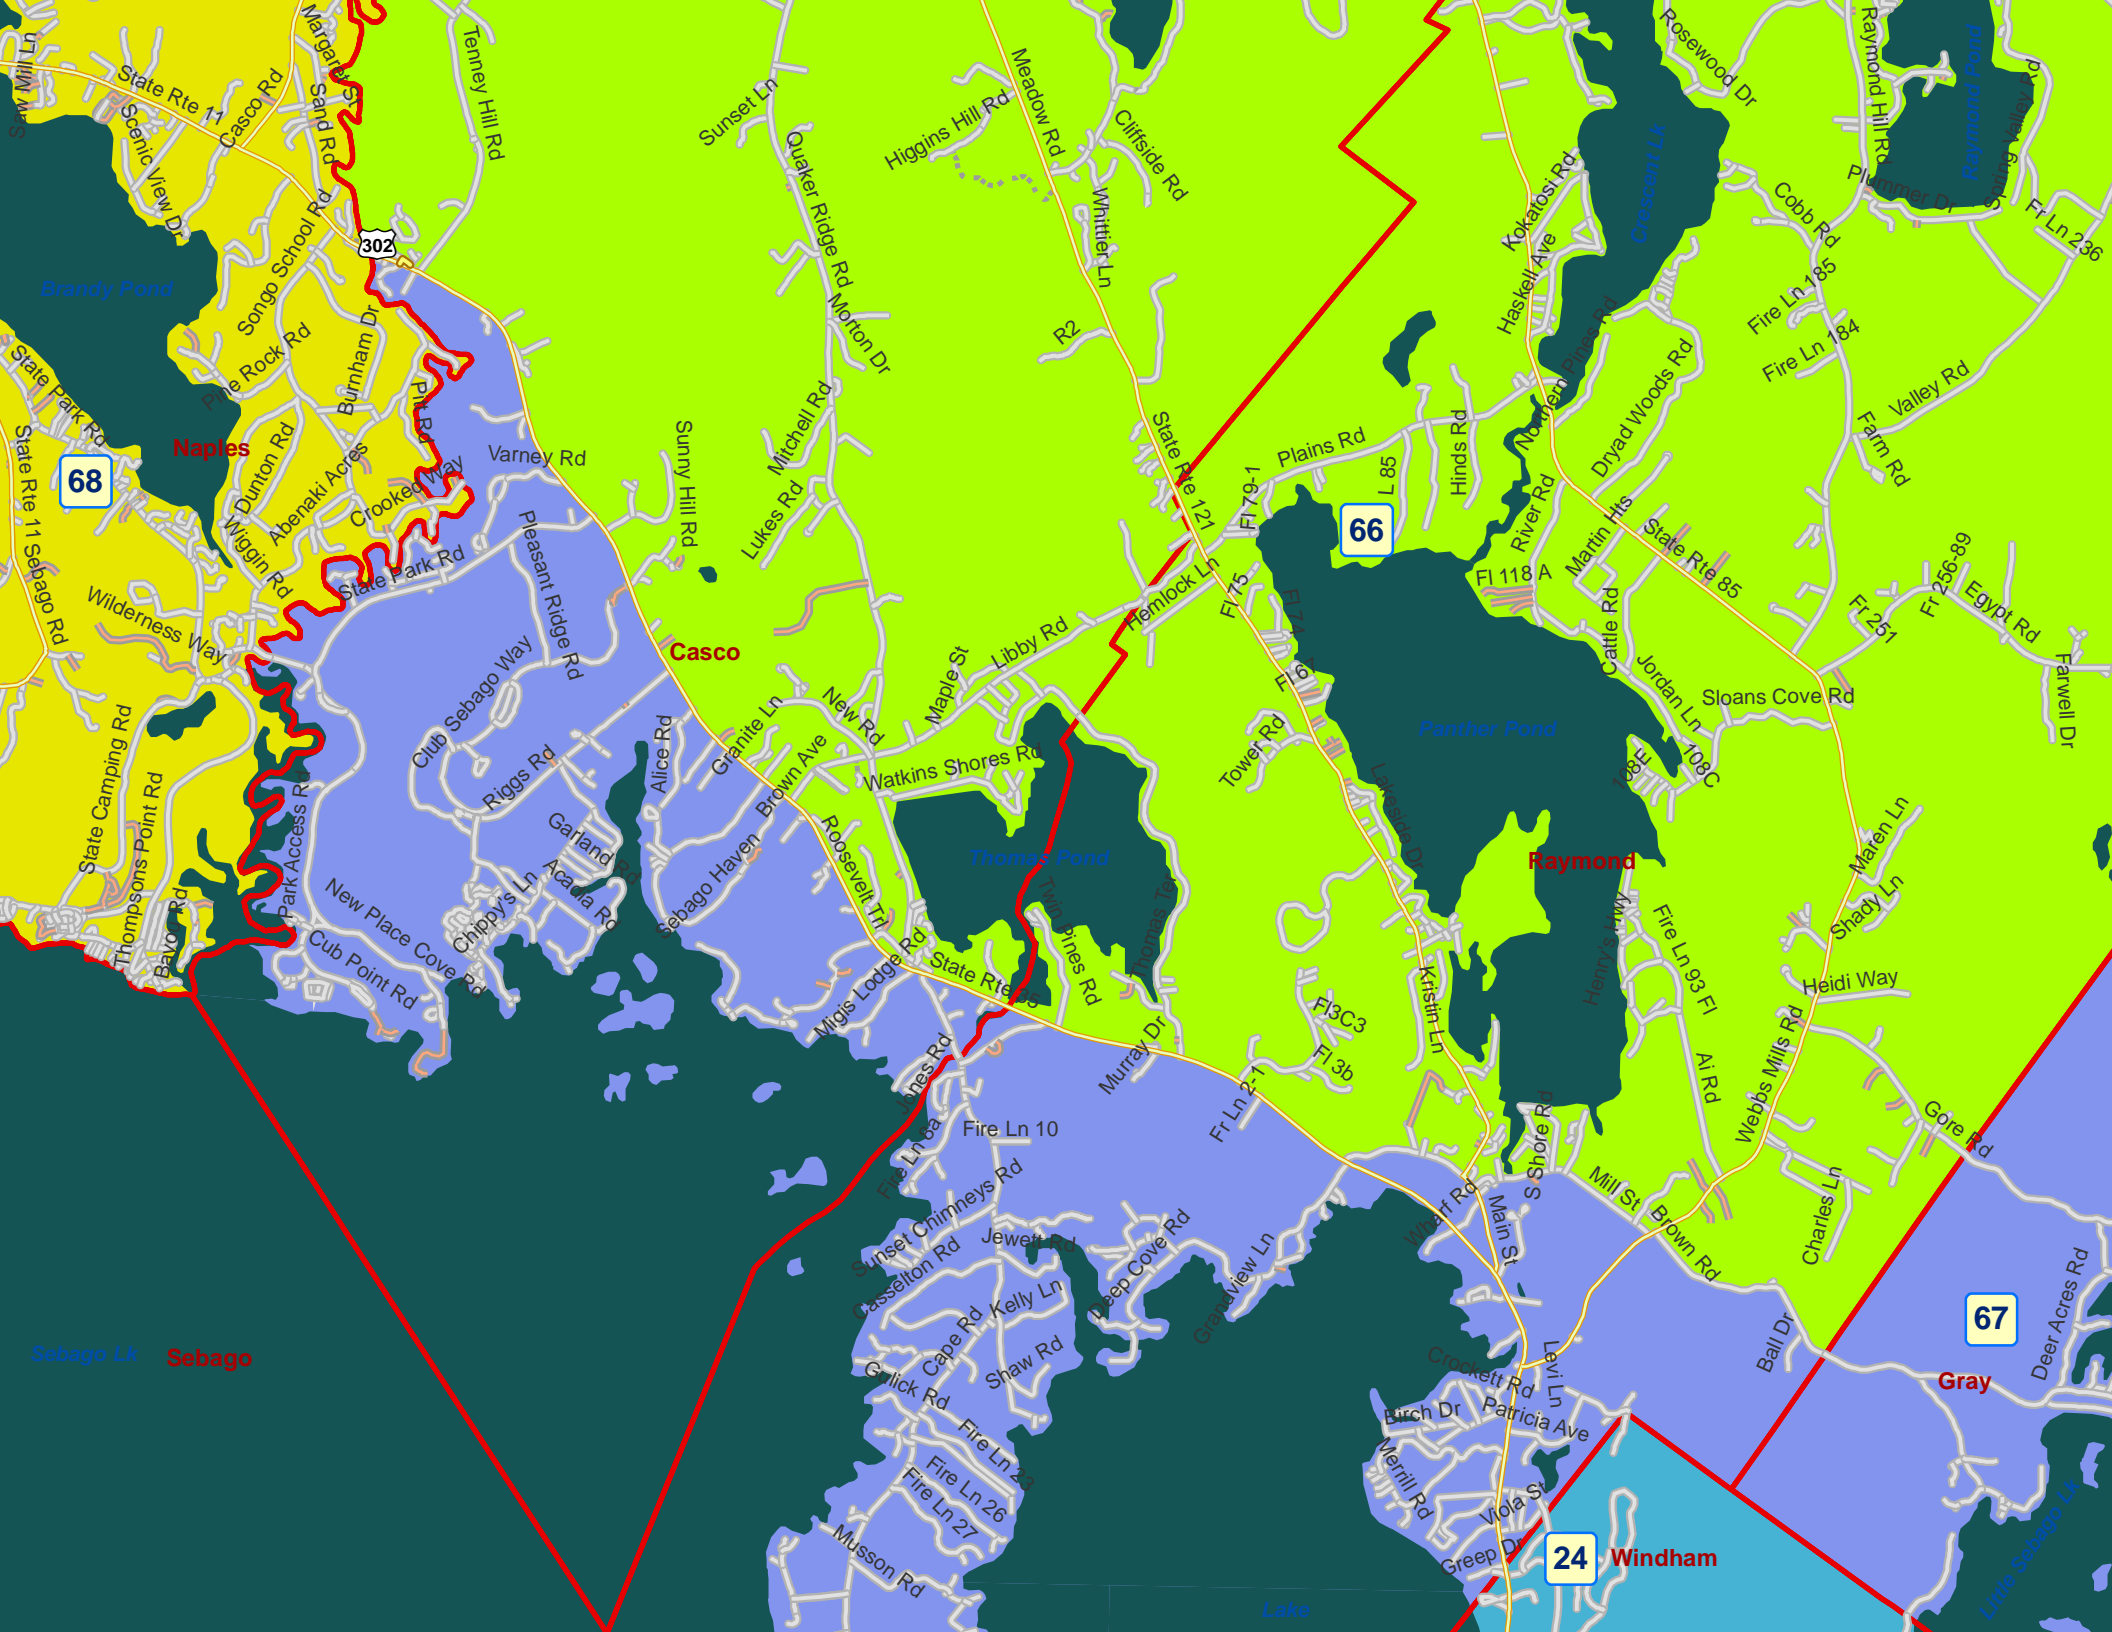

65

26

122

Raymond

New Gloucester

Poland

Tobey Rd

Map labels include: Winterbrook Rd, Pigeon Hill Rd, Dunn St, S Main St, Brown Rd, Elm St Exd, Maple Ln, Sandy Ln, Minot, Lane Rd, Hackett Mills Rd, Roberts Dr, Poland Corner Rd, Belanger Dr, Harris Hill Rd, Hotham Ln, Page Rd, Felker Rd, Duff Rd, Duff's Way, Apple Blossom Dr, Everett Rd, Pulsifer Rd, Bakerstown Rd, State Rte 26, Waterhouse Brk, Waterhouse Rd, Sanders Rd, Gagne, Bailey Hill Rd, Tripp Lake Rd, Stout Rd, McCann Rd, White Oak Hill Rd, Jackson Rd, Whaleback Dr, Old Plains Rd, Plains Rd, Jordan Shore Dr, Bragdon Hill Rd, Connor Ln, Cobble Knoll Rd, Worthley Brk, Stare Rd, Bragdon Hill Rd, May Brk, Summit Springs Rd, Easy St, Lake Shore Dr, Empire Rd, Spring Water Rd, W Shore Dr, Chickadee Ln, Westview Dr, Maine St, Rickett Rd, Preservation Way, Polash Brk, Bragdon Hill Rd, Schellinger Rd, Truman Way, Carleton Rd, Empire Rd, Spring Water Rd, Bishop Rd, Verrill Rd, Waterhouse Brk, Bragdon Hill Rd, Cleve Tripp Rd, Schwabe Ln, New Pine Rd, Hines Rd, Cobble Knoll Rd, State Rte 122, Pike Industrial Rd, Watson Rd, Spruce Dr, N Raymond Rd, No 5 Rd, Colbath Rd, Carpenter Rd, Birchwood Ln, Polash Brk, Otter Ln, Tucker Ln, Deerfield Rd, Rossmore Ln Pvt, Range Hill Rd, Highview Dr, Simplicity Way, Polash Brk, Wilson Brk, Timber Ln, and Tobey Rd.