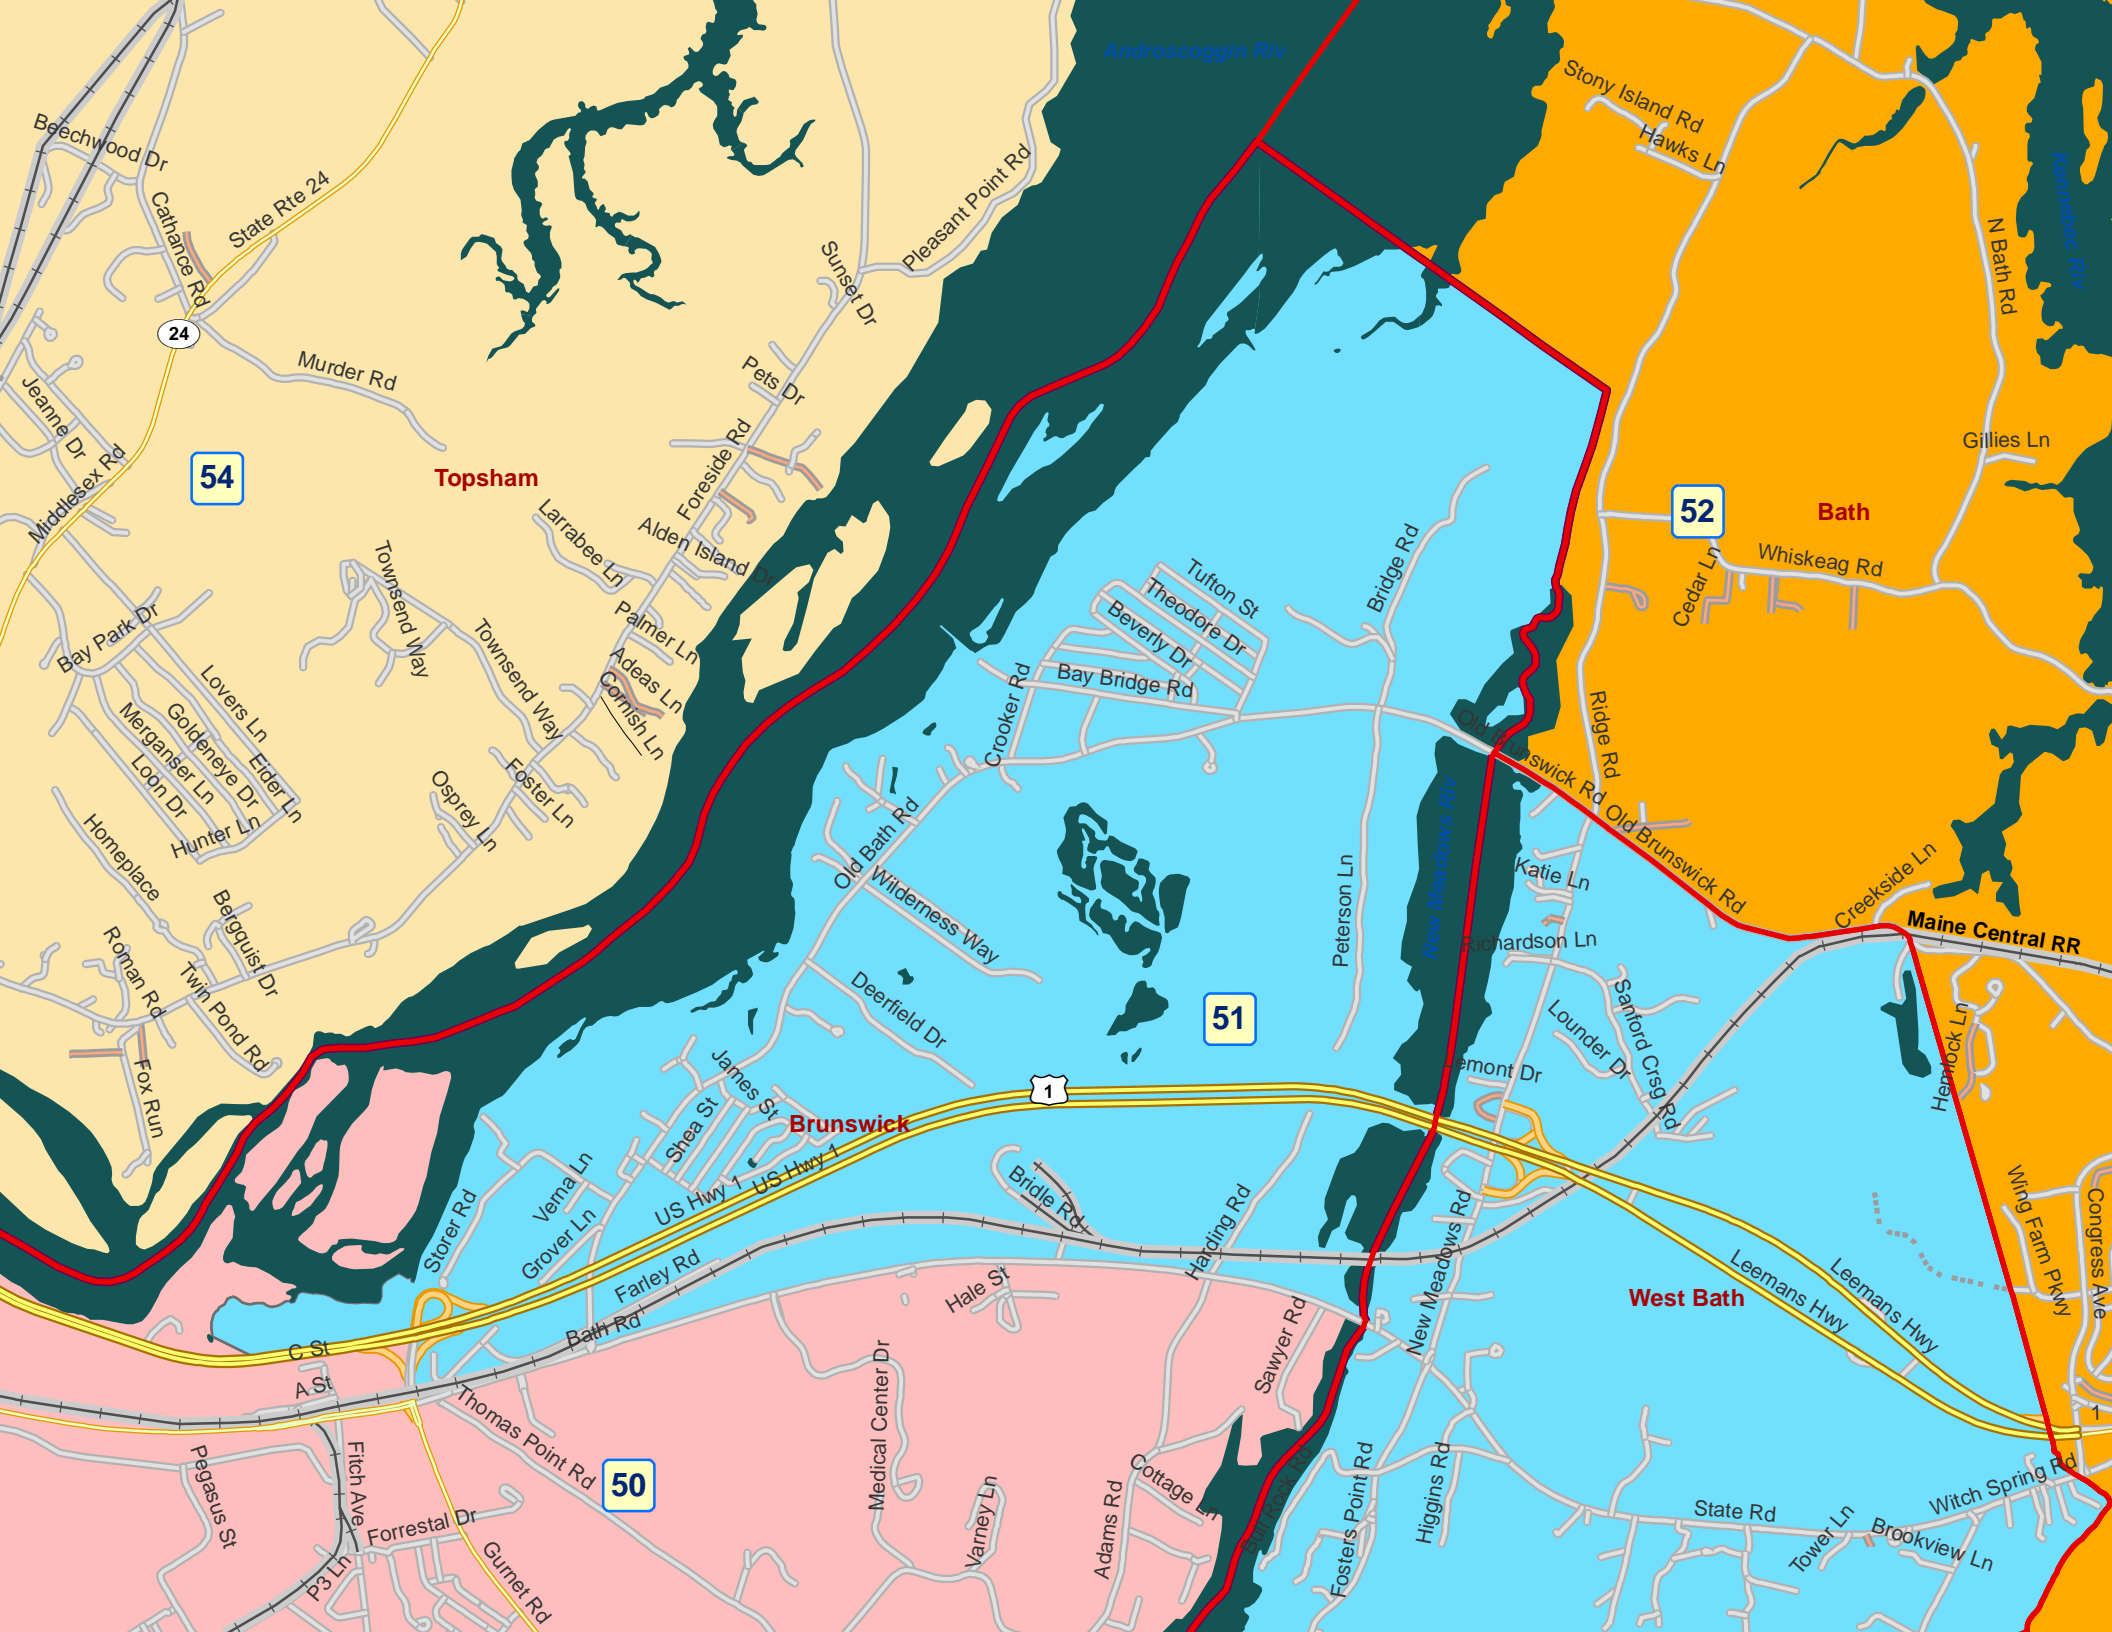

West Bath

ARROWSIC

Freeport

48

Casco Bay

51

Harpswell

53

Phippsburg

47

Chebeague Island

Atlantic Ocean

Yarmouth

Topsham

Brunswick

Bath

West Bath

Androscoggin Riv

New Meadows Riv

Kennebec Riv

24

54

52

51

Forside Rd

Alden Island

Crooker Rd

Tufton St
Theodore Dr
Beverly Dr
Bay Bridge Rd

Bridge Rd

Old Bath Rd
Wilderness Way

Deerfield Dr

James St