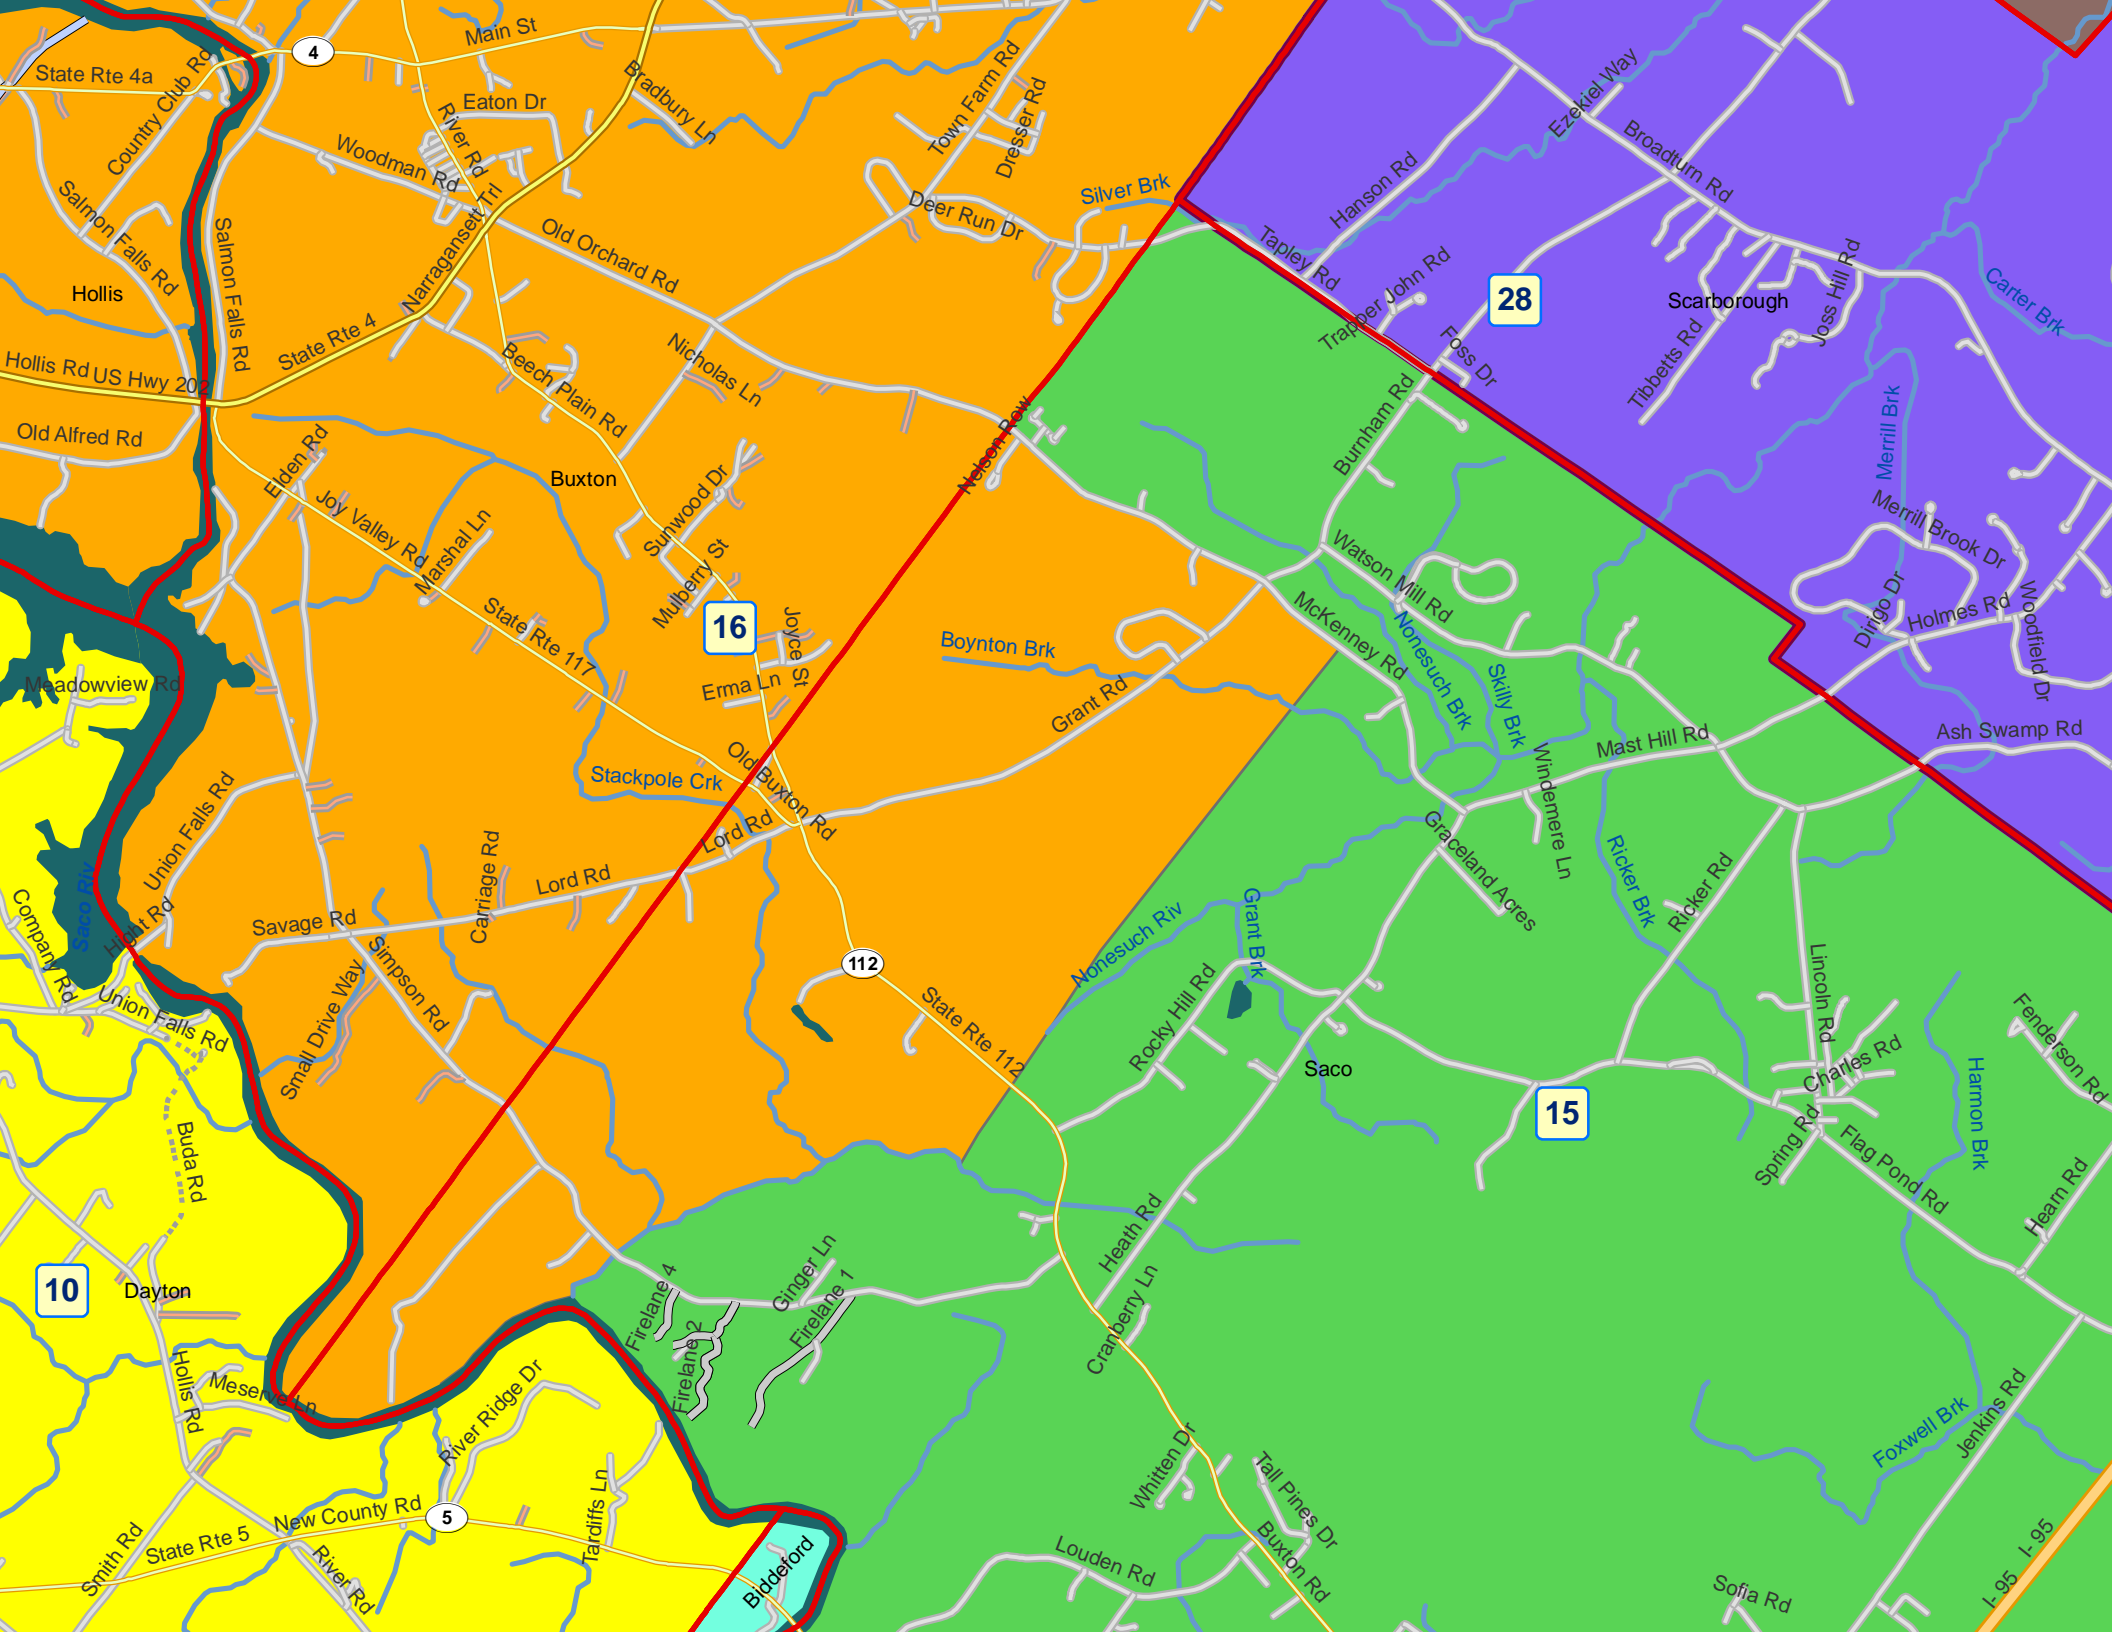

15

26

28

27

27

Map labels including town names (Limington, Gorham, Buxton, Waterboro, Scarborough, Saco, Lyman, Dayton, Standish), road names (State Rte 22, 23, 26, 27, 28, 35, 112, 16, 4, 10, 11, 15, 17), and geographical features (Androscoggin River, lakes).