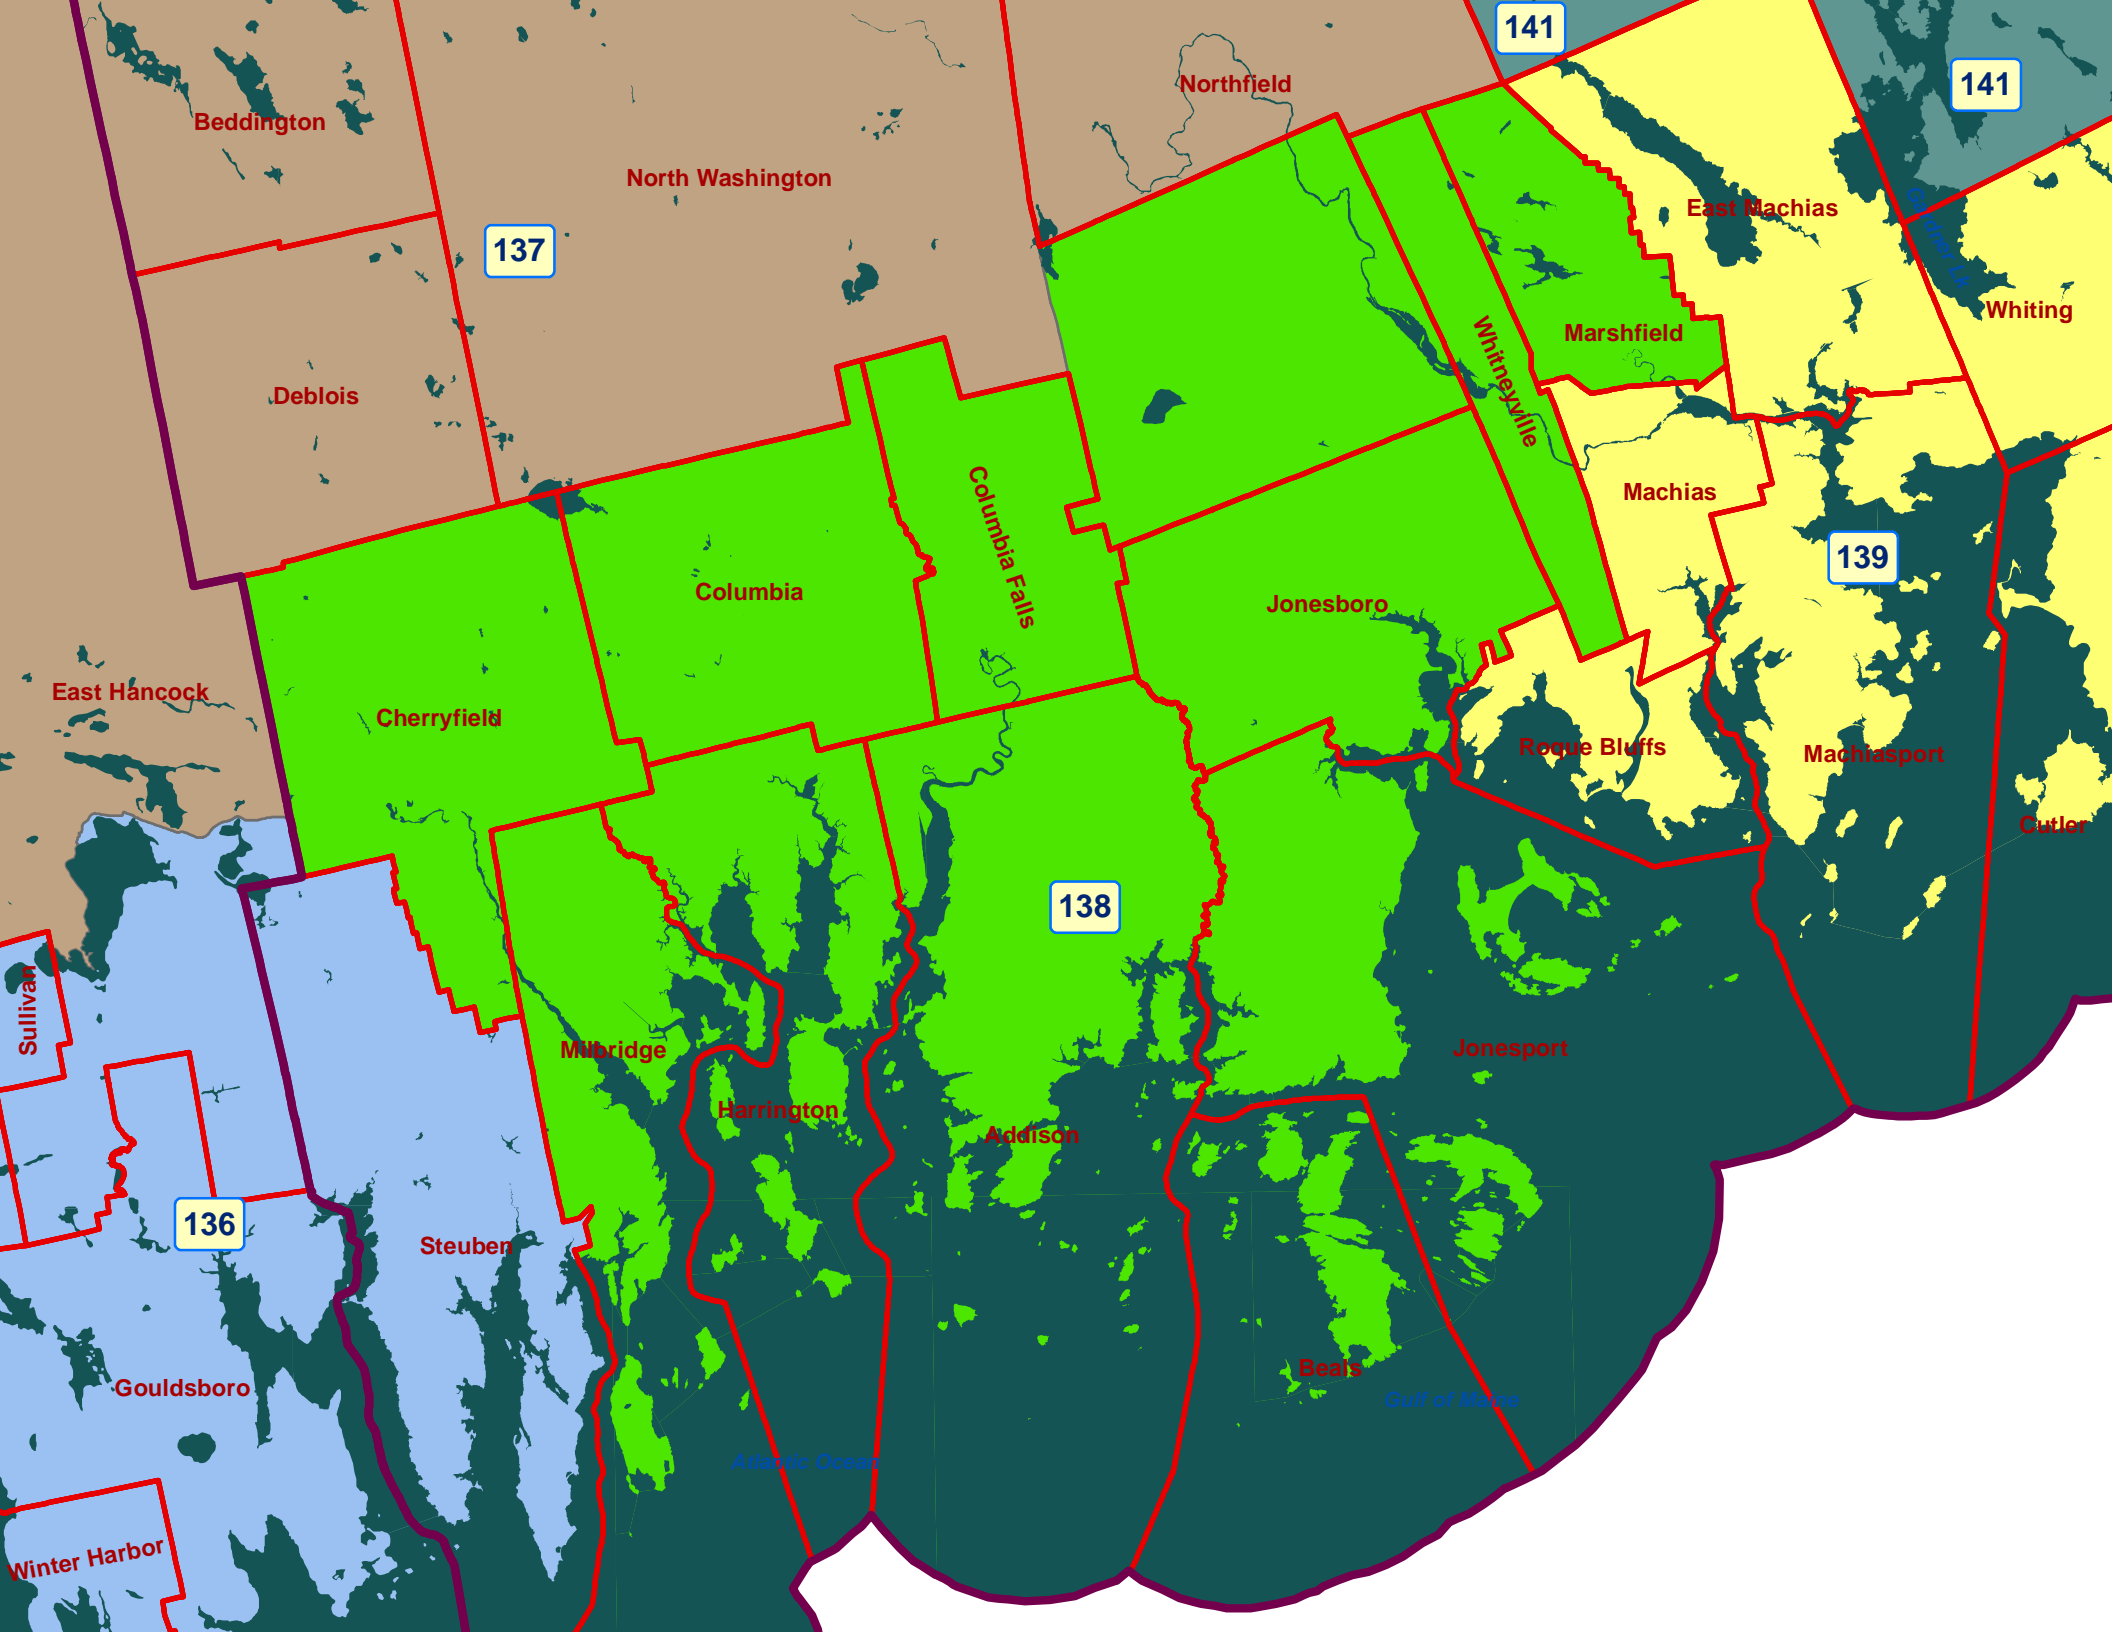

Beddington

North Washington

Northfield

141

141

137

Deblois

East Machias

Gulf Stream

Whiting

Marshfield

Whitesville

Machias

139

Columbia

Columbia Falls

Jonesboro

East Hancock

Cherryfield

Rogue Bluffs

Machiasport

Cutler

138

Sullivan

Milbridge

Harrington

Addison

Jonesport

136

Steuben

Gouldsboro

Beals

Gulf of Maine

Atlantic Ocean

Winter Harbor