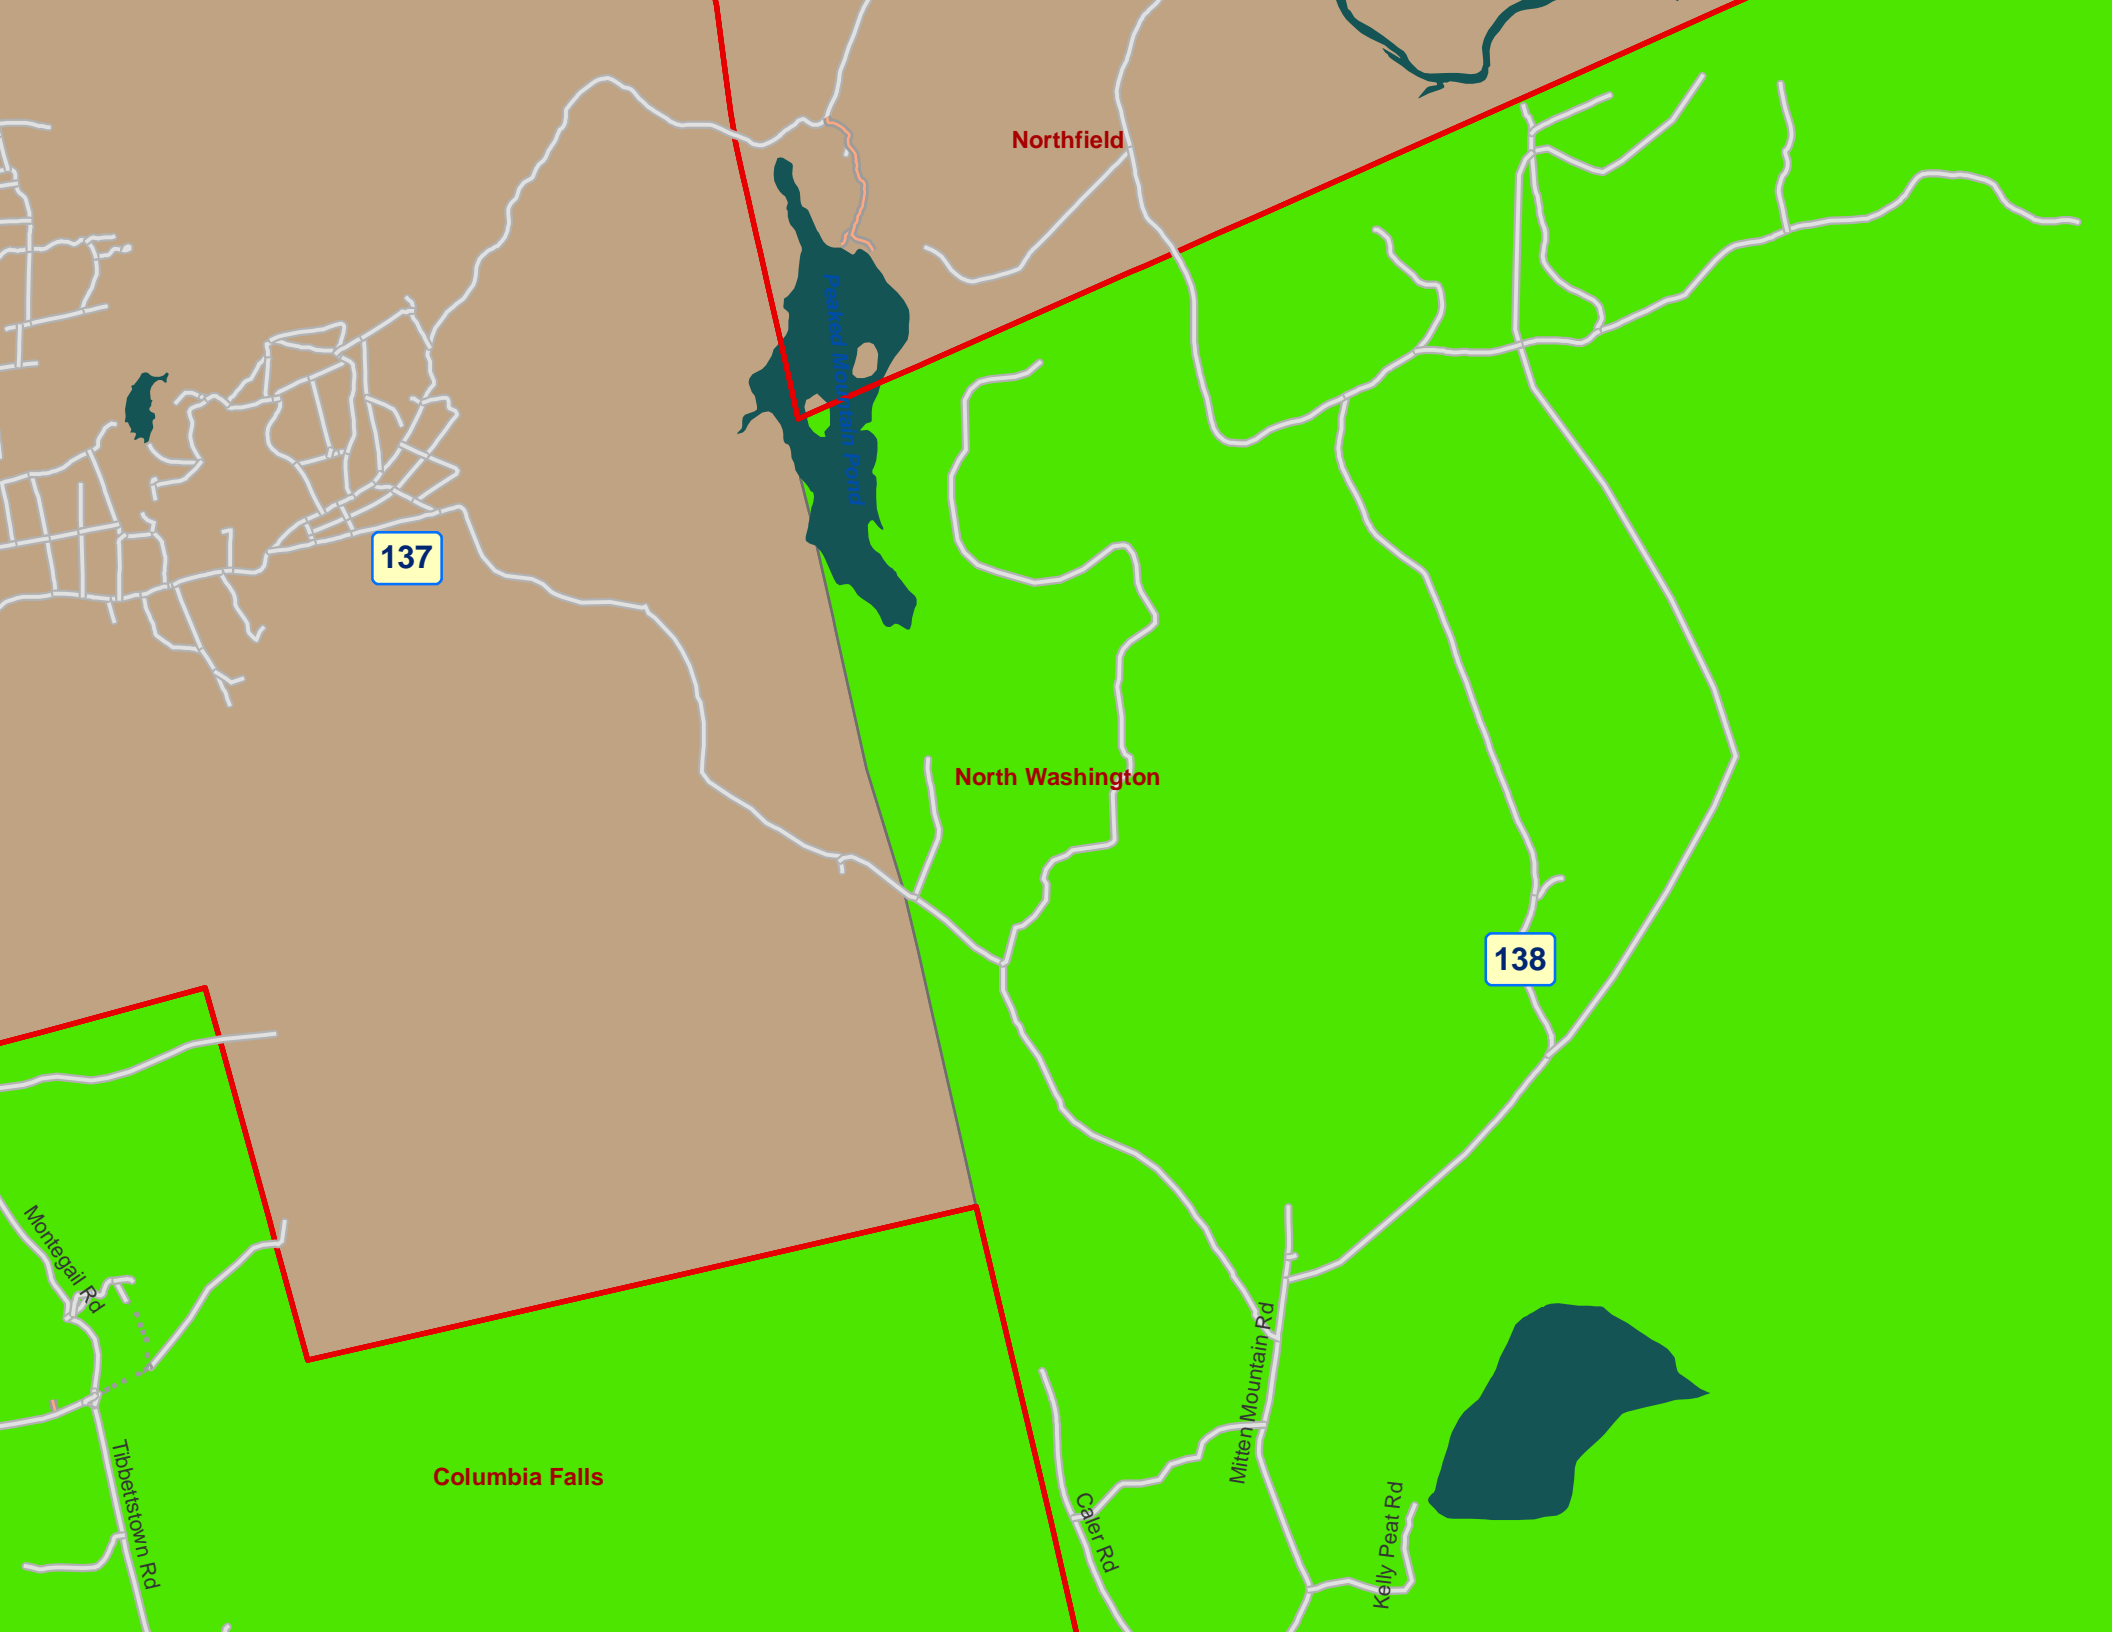

Round Pond

Sullivan

Steuben

Cherryfield

Loon Ln

State Rte 182

Blacks Woods Rd

Little Bear Rd

Havey Ln

Tunk Lake Rd

Loon Cove Rd

Round Pond Rd

Old Mill Rd

Maine Central RR

Northfield

Peaked Mountain Pond

137

North Washington

138

Columbia Falls

Montegail Rd

Tibbetstown Rd

Caler Rd

Mitten Mountain Rd