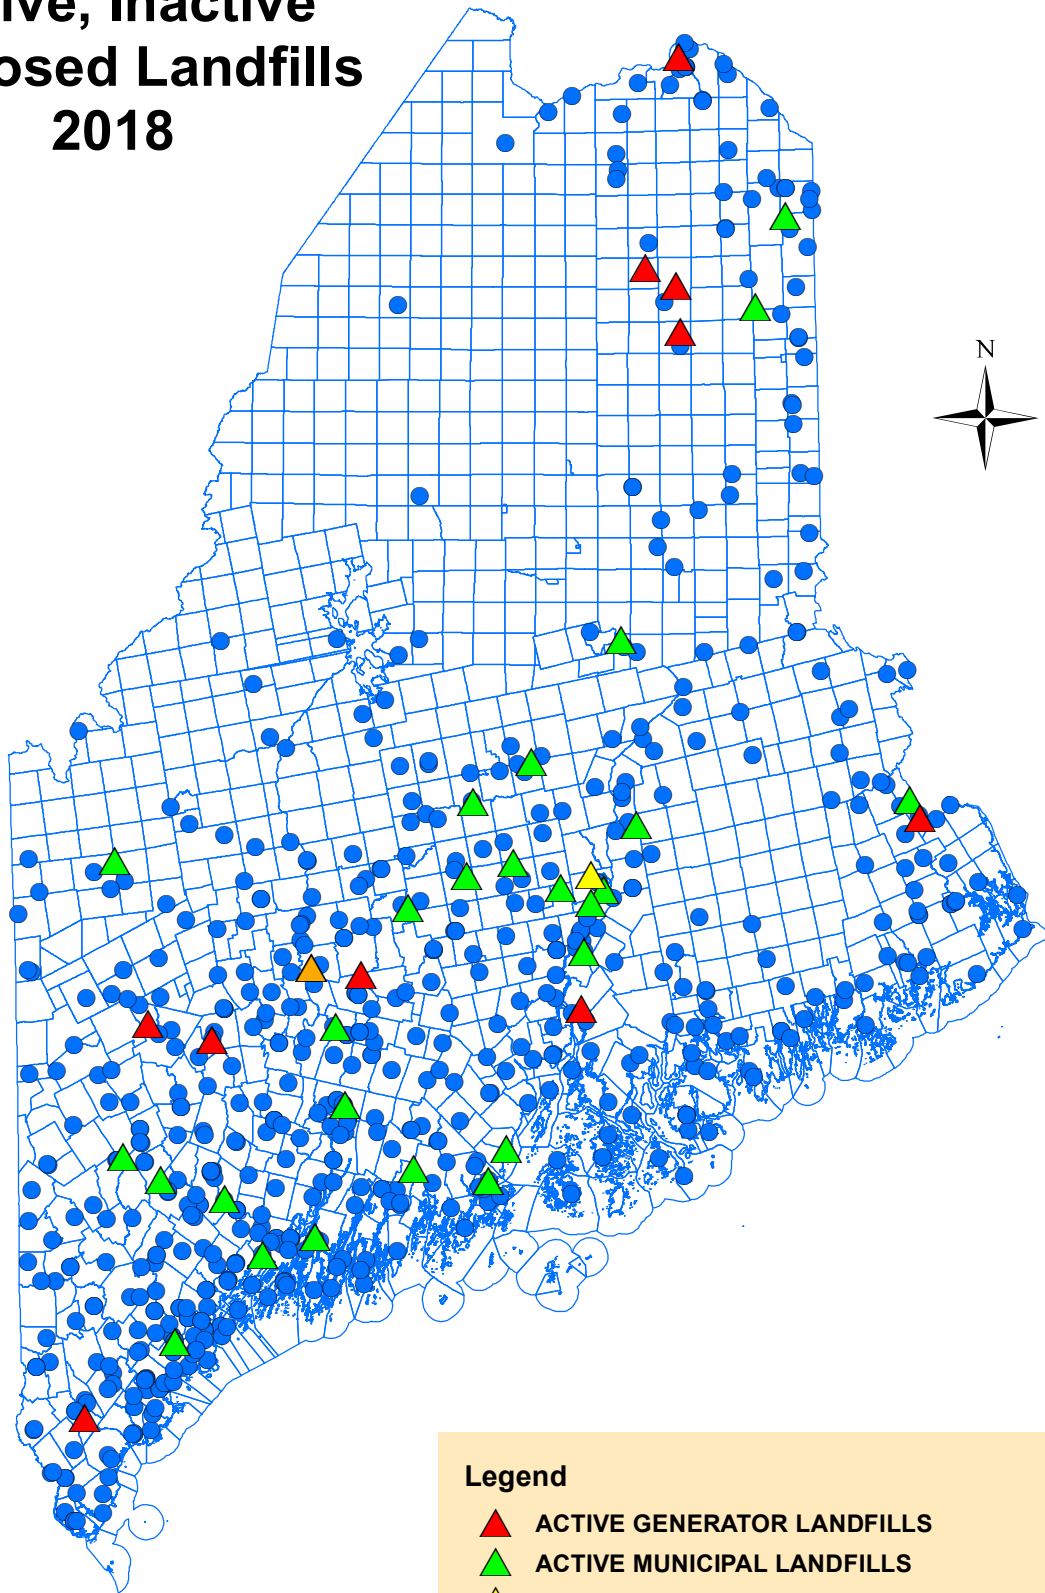

# Active, Inactive or Closed Landfills 2018

0 10 20 40 60 80  
Miles

## Legend

-  ACTIVE GENERATOR LANDFILLS
-  ACTIVE MUNICIPAL LANDFILLS
-  ACTIVE LANDFILLS PRIVATE\_FEDERAL\_STATE
-  ACTIVE COMMERCIAL LANDFILLS
-  INACTIVE OR CLOSED LANDFILLS